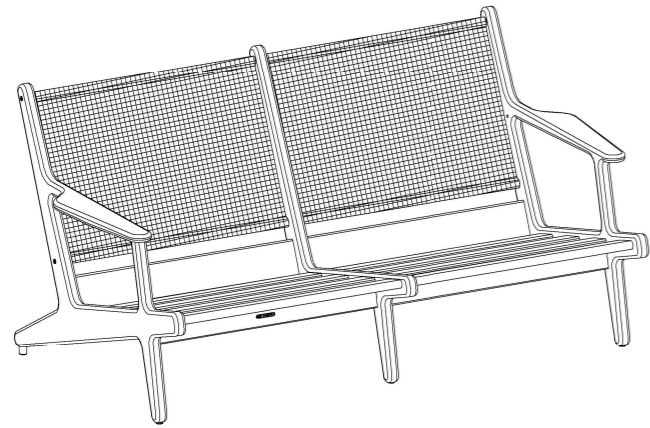

BAY

2 - SEATER SOFA

ASSEMBLY GUIDE

1

DISTRIBUTED IN THE USA BY:

Gloster Furniture
1075 Fulp Industrial Road
PO Box 738
South Boston
VA 24592
USA

DISTRIBUTED IN EUROPE AND ROW BY:

Gloster Furniture GmbH
Zeppelinsrasse 22
21337 Luneburg
Germany
Tel. +49 (0)4131 287530