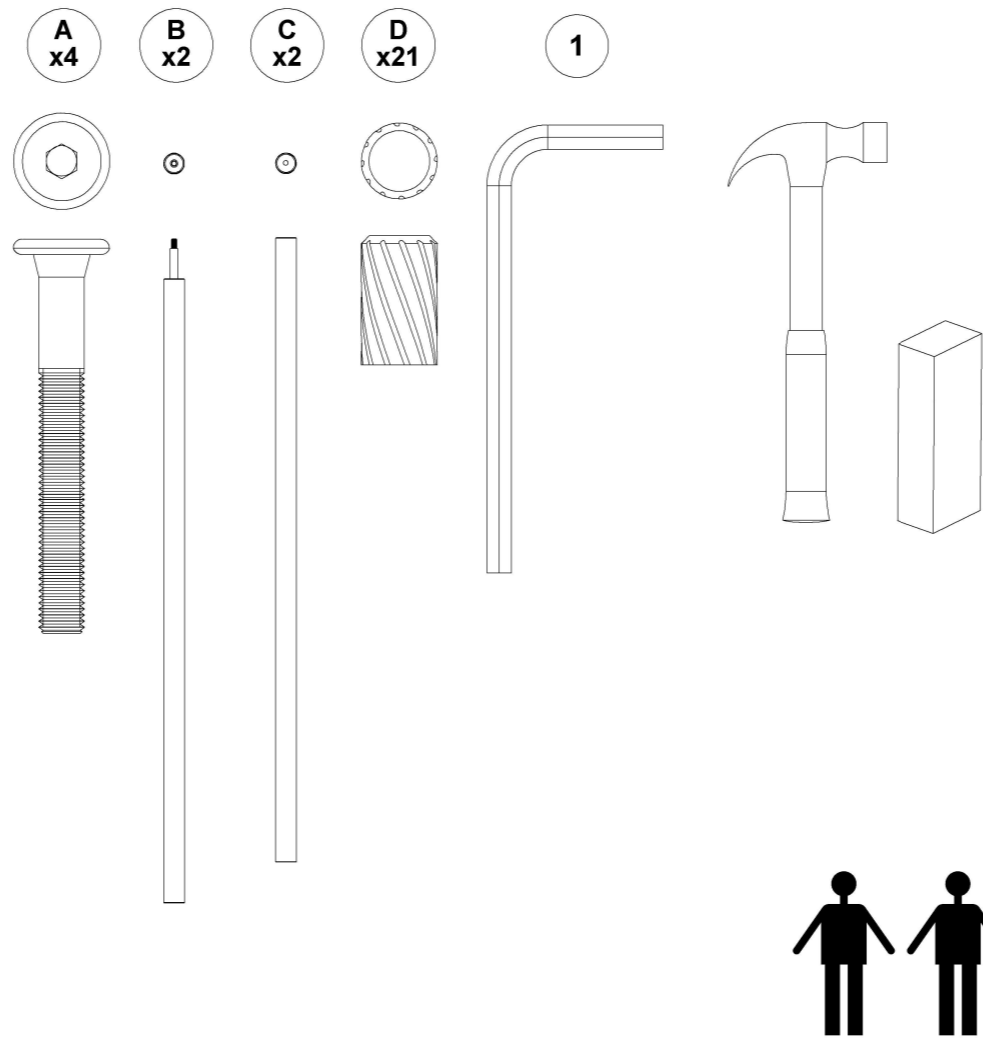

BAY

2 - SEATER SOFA

ASSEMBLY GUIDE

1

DISTRIBUTED IN THE USA BY:

Gloster Furniture
1075 Fulp Industrial Road
PO Box 738
South Boston
VA 24592
USA

DISTRIBUTED IN EUROPE AND ROW BY:

Gloster Furniture GmbH
Zeppelinsrasse 22
21337 Luneburg
Germany
Tel. +49 (0)4131 287530

Warranty
www.gloster.com

2

3

4

C
x2

5

6

A
x2

7

D
x21

8