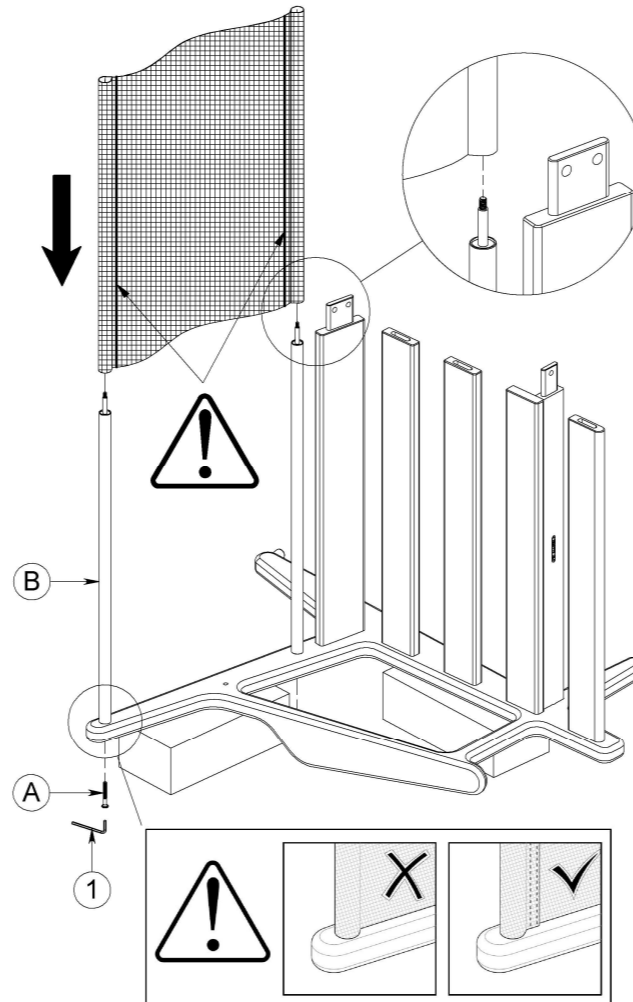

GENERAL SAFETY GUIDELINES

Read this guide carefully before using the product.
Keep this guide for future reference, do not throw away.
Only use the product in accordance with these instructions. Failure to follow the instructions contained
Within the user guide can result in damage to the product, and the warranty will become void.
Any responsibility is disclaimed due incorrect use of the product.
This product is suitable for use in both residential and contract environments.

Warranty
www.gloster.com

2