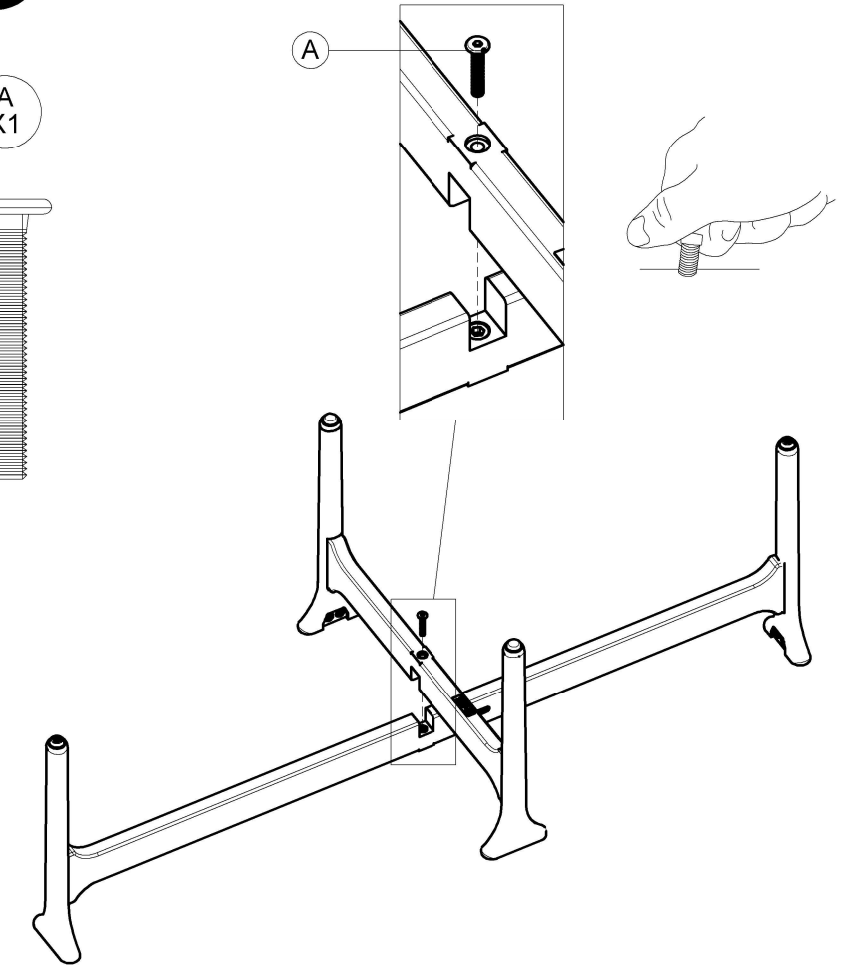

# BAY COFFEE TABLE

ASSEMBLY GUIDE

 GLOSTER

**1**

A X1