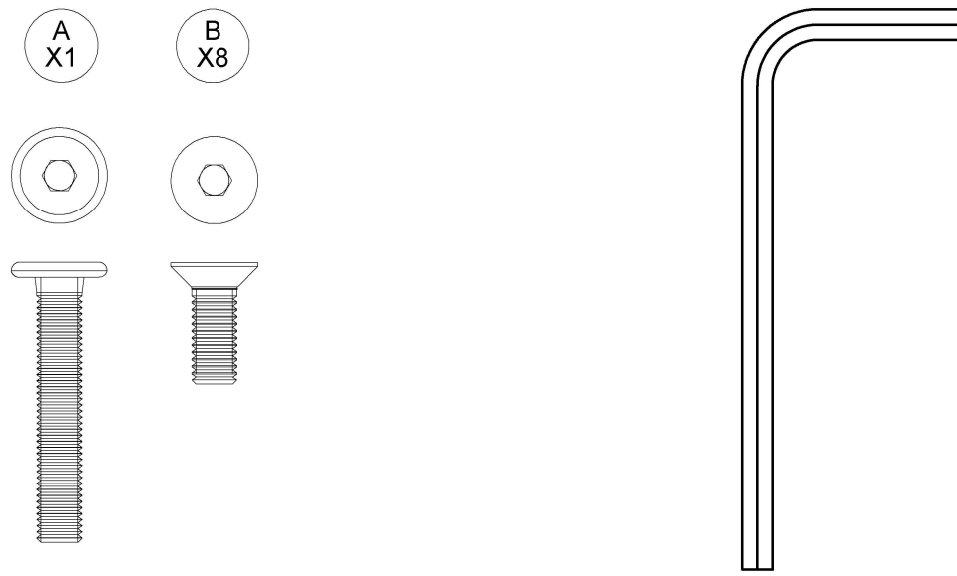

# BAY COFFEE TABLE

ASSEMBLY GUIDE

 GLOSTER

**1**

A X1