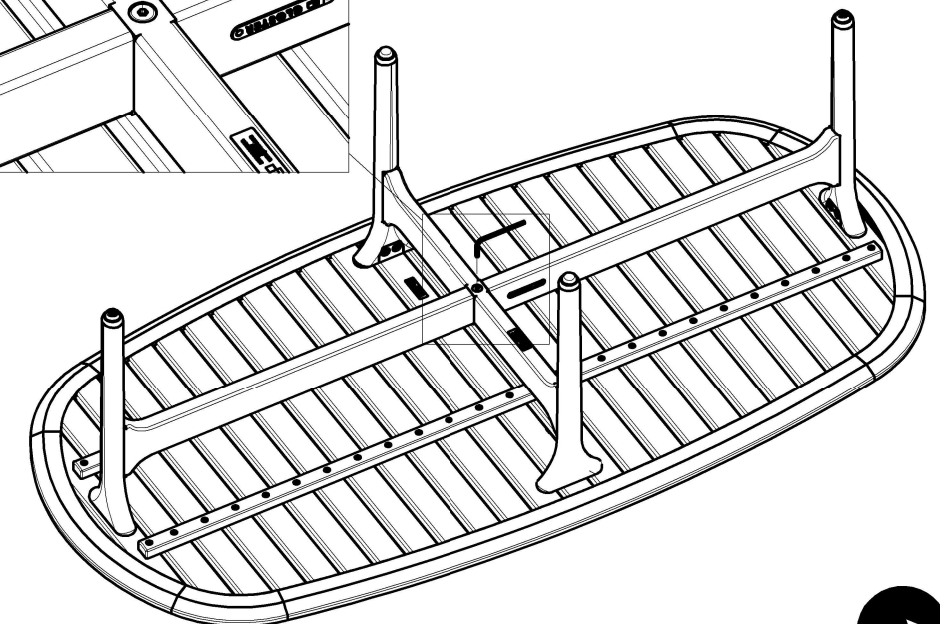

BAY COFFEE TABLE

ASSEMBLY GUIDE

GLOSTER

1

A X1

DISTRIBUTED IN THE USA BY:

Gloster Furniture
1075 Fulp Industrial Road
PO Box 738
South Boston
VA 24592
USA

DISTRIBUTED IN EUROPE AND ROW BY:

Gloster Furniture GmbH
Zeppelinsrasse 22
21337 Lüneburg
Germany
Tel. +49 (0)4131 287530

GENERAL SAFETY GUIDELINES

Read this guide carefully before using the product.
Keep this guide for future reference, do not throw away.
Only use the product in accordance with these instructions. Failure to follow the instructions contained
Within the user guide can result in damage to the product, and the warranty will become void.
Any responsibility is disclaimed due incorrect use of the product.
This product is suitable for use in both residential and contract environments.

Warranty
www.gloster.com

2

B X8

3