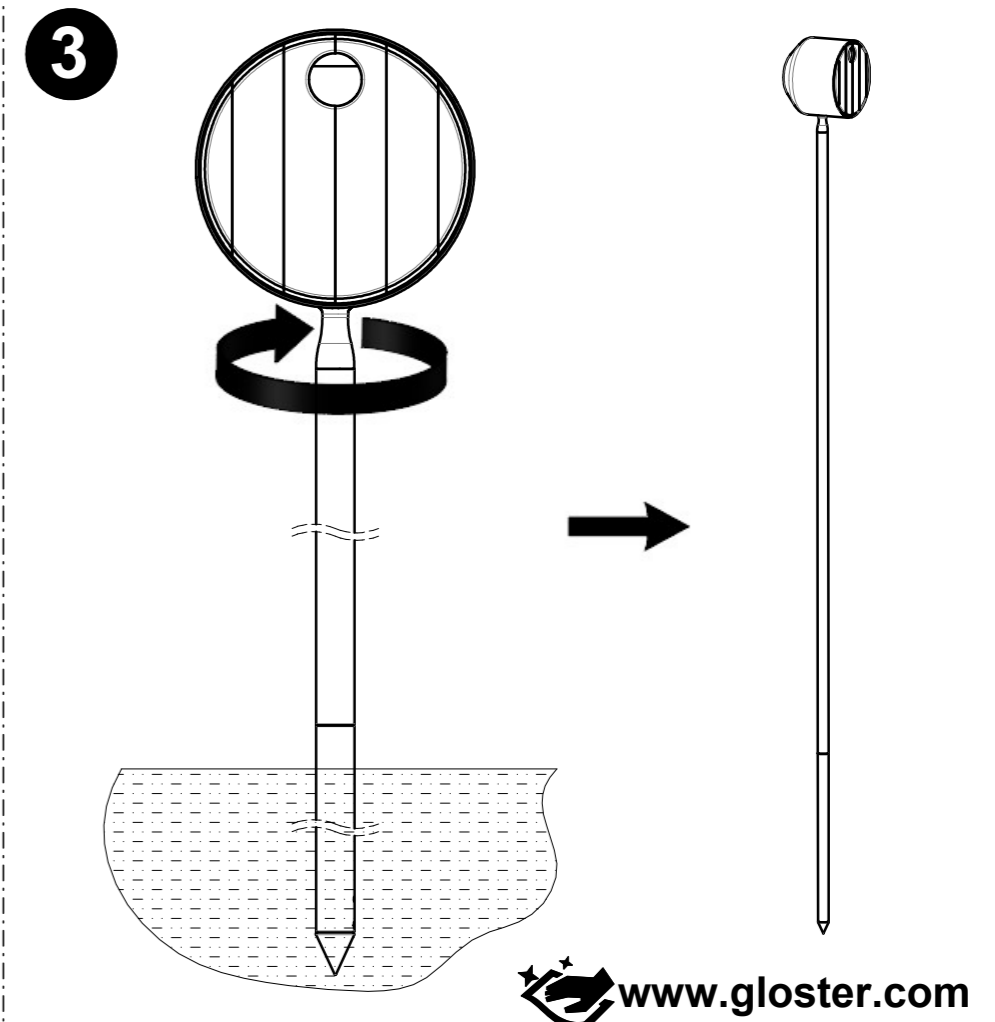

BIRD FEEDER BIRD BOX POLE

ASSEMBLY GUIDE

 **GLOSTER**

DISTRIBUTED IN THE USA BY:

Gloster Furniture
1075 Fulp Industrial Road
PO Box 738
South Boston
VA 24592
USA

DISTRIBUTED IN EUROPE AND ROW BY:

Gloster Furniture GmbH
Zeppelinstrasse 22
21337 Lüneburg
Germany
Tel. +49 (0)4131 287530