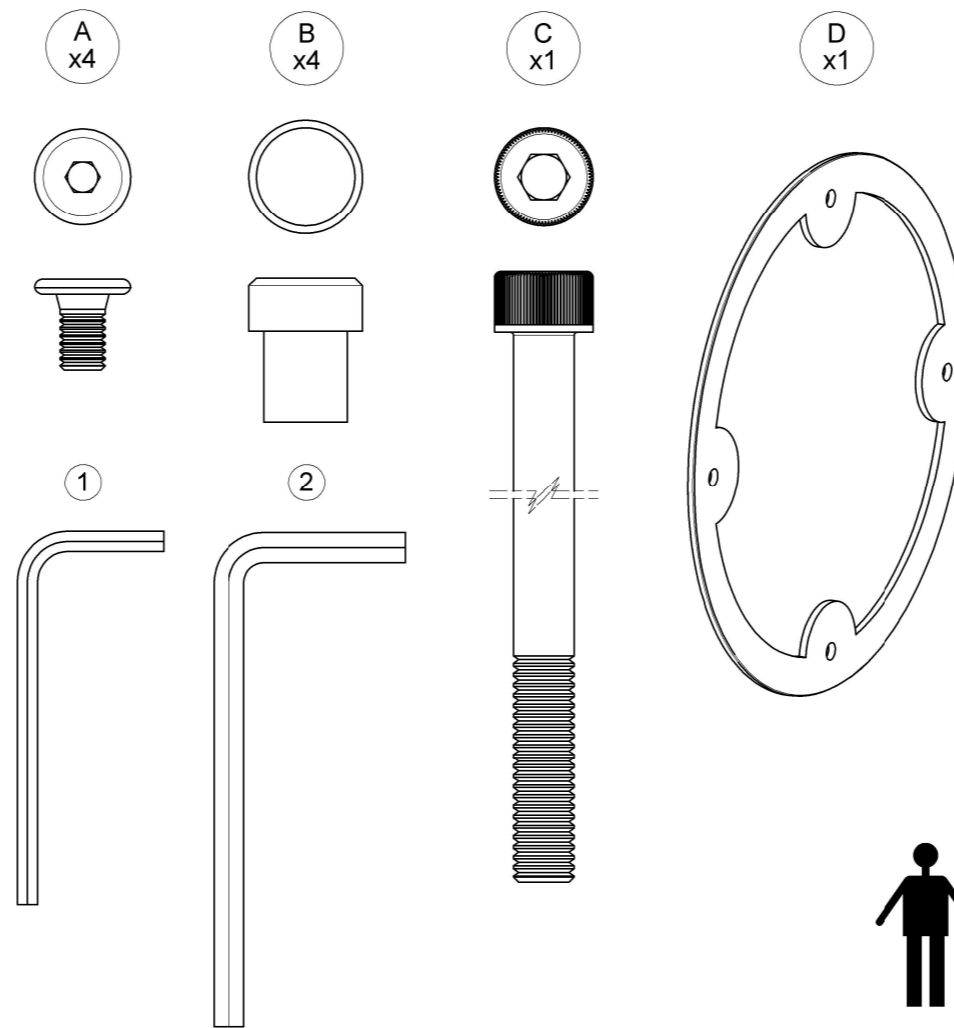

BLOW SIDE TABLE

ASSEMBLY GUIDE

GLOSTER

1

DISTRIBUTED IN THE USA BY:

Gloster Furniture
1075 Fulp Industrial Road
PO Box 738
South Boston
VA 24592
USA

DISTRIBUTED IN EUROPE AND ROW BY:

Gloster Furniture GmbH
Zeppelinsrasse 22
21337 Luneburg
Germany
Tel. +49 (0)4131 287530

Warranty
www.gloster.com

2

3

4

C
x1

5