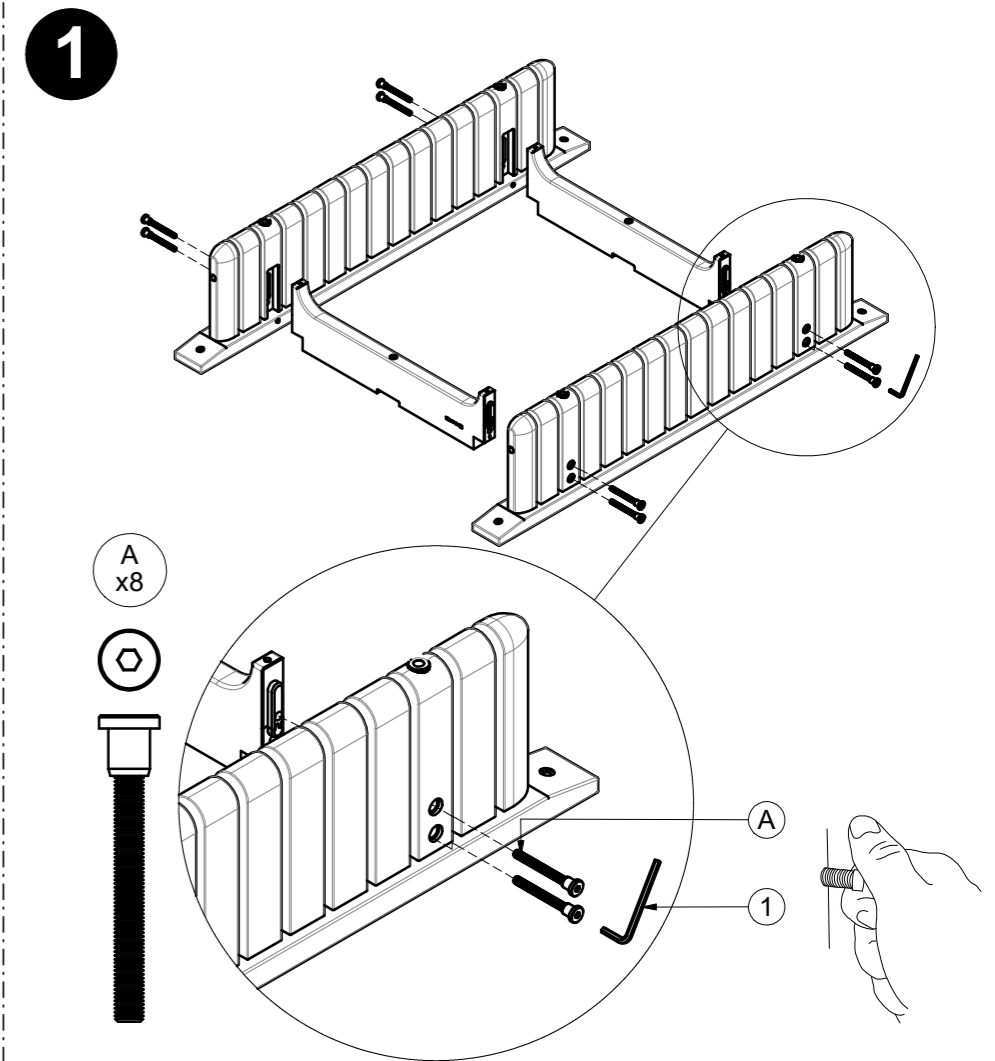

DECK COFFEE TABLE

ASSEMBLY GUIDE

DISTRIBUTED IN THE USA BY:

Gloster Furniture
1075 Fulp Industrial Road
PO Box 738
South Boston
VA 24592
USA

DISTRIBUTED IN EUROPE AND ROW BY:

Gloster Furniture GmbH
Zeppelinstrasse 22
21337 Luneburg
Germany
Tel. +49 (0)4131 287530