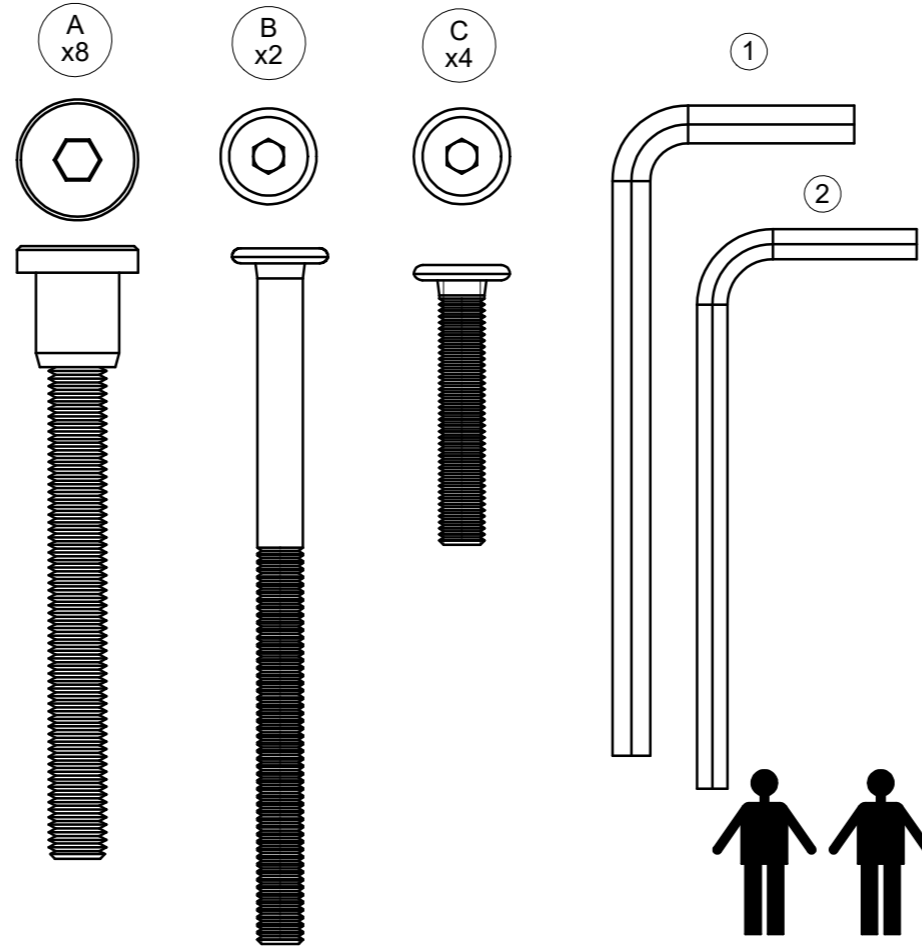

DECK COFFEE TABLE

ASSEMBLY GUIDE

DISTRIBUTED IN THE USA BY:

Gloster Furniture
1075 Fulp Industrial Road
PO Box 738
South Boston
VA 24592
USA

DISTRIBUTED IN EUROPE AND ROW BY:

Gloster Furniture GmbH
Zeppelinstrasse 22
21337 Luneburg
Germany
Tel. +49 (0)4131 287530