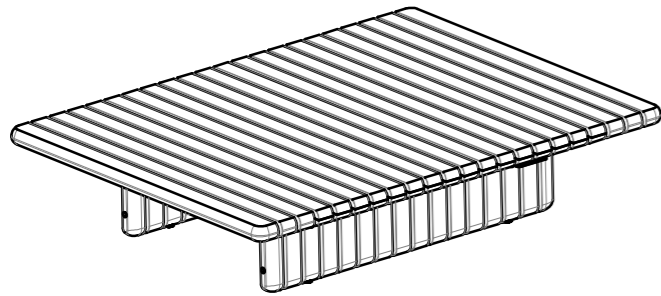

DECK COFFEE TABLE

ASSEMBLY GUIDE

DISTRIBUTED IN THE USA BY:

Gloster Furniture
1075 Fulp Industrial Road
PO Box 738
South Boston
VA 24592
USA

DISTRIBUTED IN EUROPE AND ROW BY:

Gloster Furniture GmbH
Zeppelinstrasse 22
21337 Luneburg
Germany
Tel. +49 (0)4131 287530