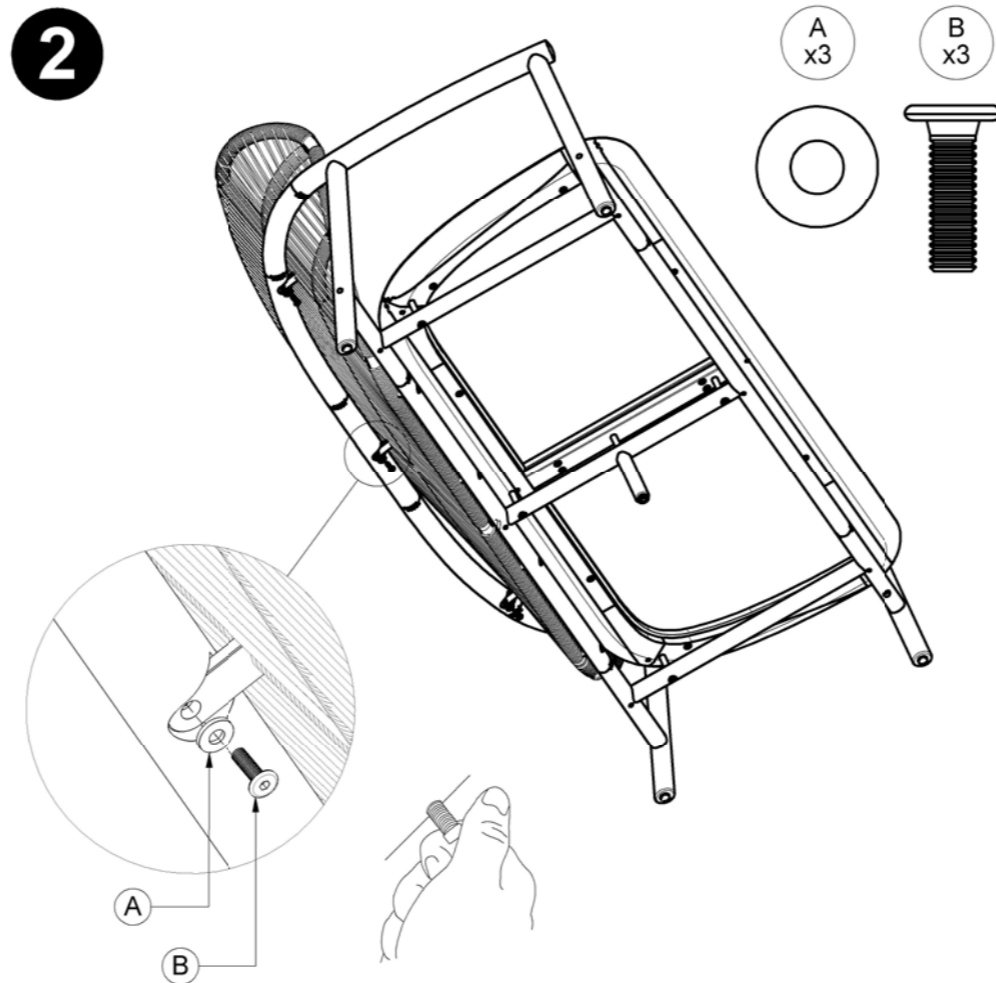

GENERAL SAFETY GUIDELINES

Read this guide carefully before using the product.
Keep this guide for future reference, do not throw away.
Only use the product in accordance with these instructions. Failure to follow the instructions contained within the user guide can result in damage to the product, and the warranty will become void.
Any responsibility is disclaimed due to incorrect use of the product.
This product is suitable for use in both residential and contract environments.

Warranty
www.gloster.com