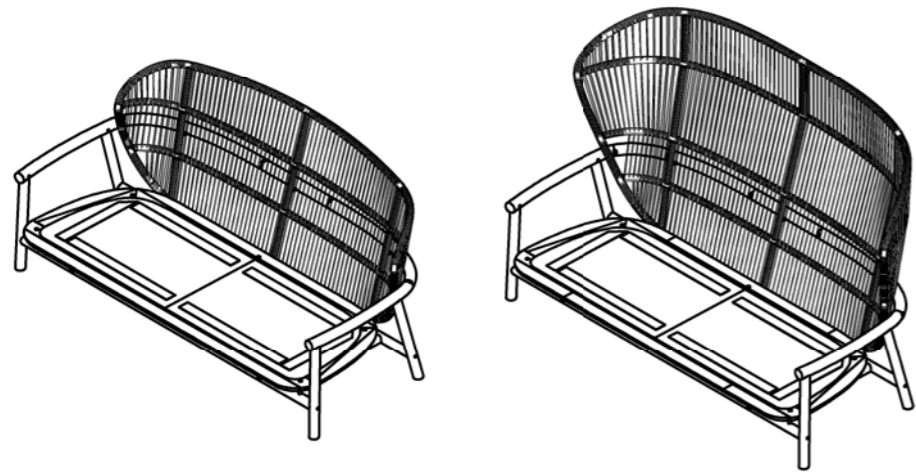

# FERN LOW / HIGH BACK 2 SEATER SOFA

ASSEMBLY GUIDE

**GLOSTER**