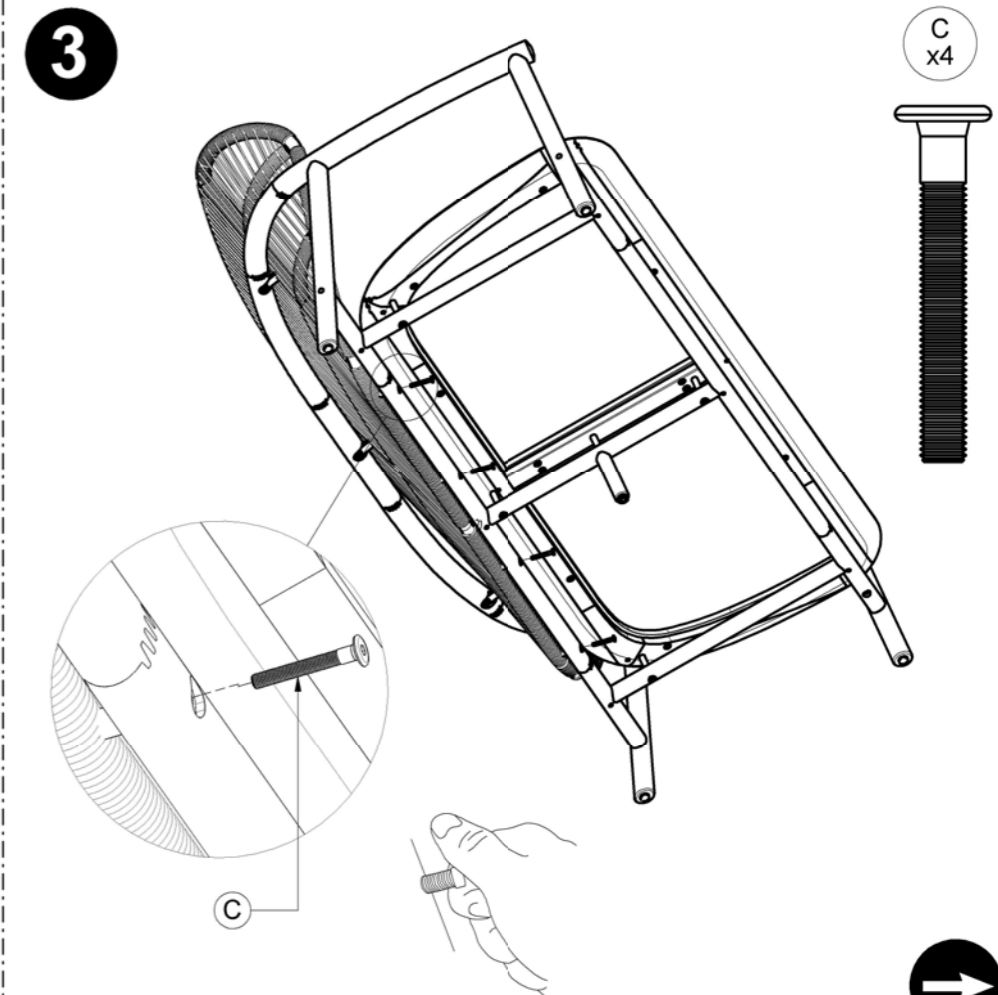

GENERAL SAFETY GUIDELINES

Read this guide carefully before using the product.
Keep this guide for future reference, do not throw away.
Only use the product in accordance with these instructions. Failure to follow the instructions contained within the user guide can result in damage to the product, and the warranty will become void.
Any responsibility is disclaimed due to incorrect use of the product.
This product is suitable for use in both residential and contract environments.

Warranty
www.gloster.com