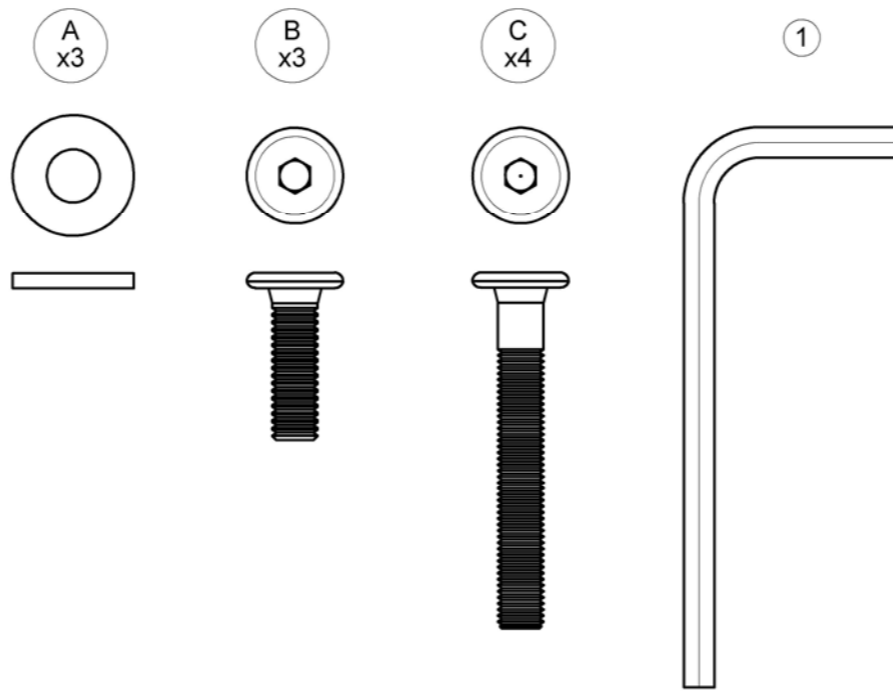

# FERN LOW / HIGH BACK 2 SEATER SOFA

ASSEMBLY GUIDE

**GLOSTER**