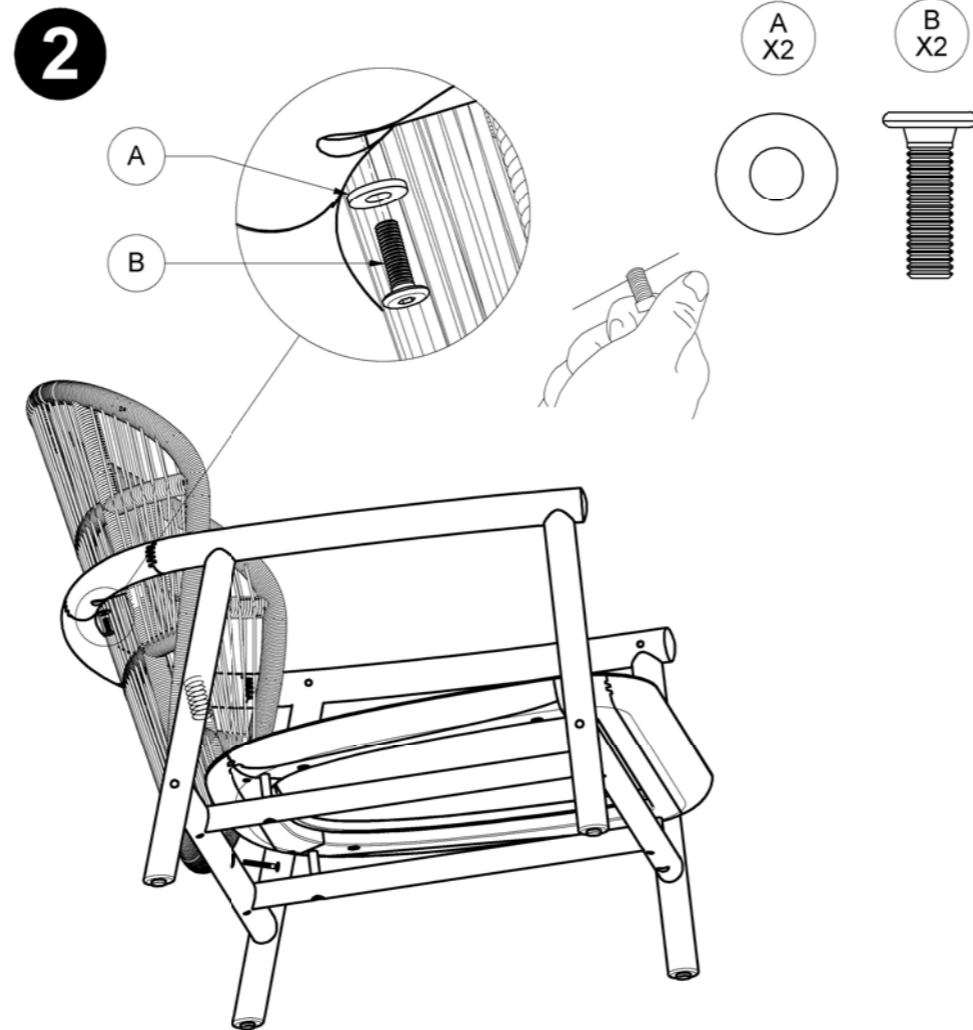

GENERAL SAFETY GUIDELINES

Read this guide carefully before using the product.
Keep this guide for future reference, do not throw away.
Only use the product in accordance with these instructions. Failure to follow the instructions contained
Within the user guide can result in damage to the product, and the warranty will become void.
Any responsibility is disclaimed due incorrect use of the product.
This product is suitable for use in both residential and contract environments.

Warranty
www.gloster.com