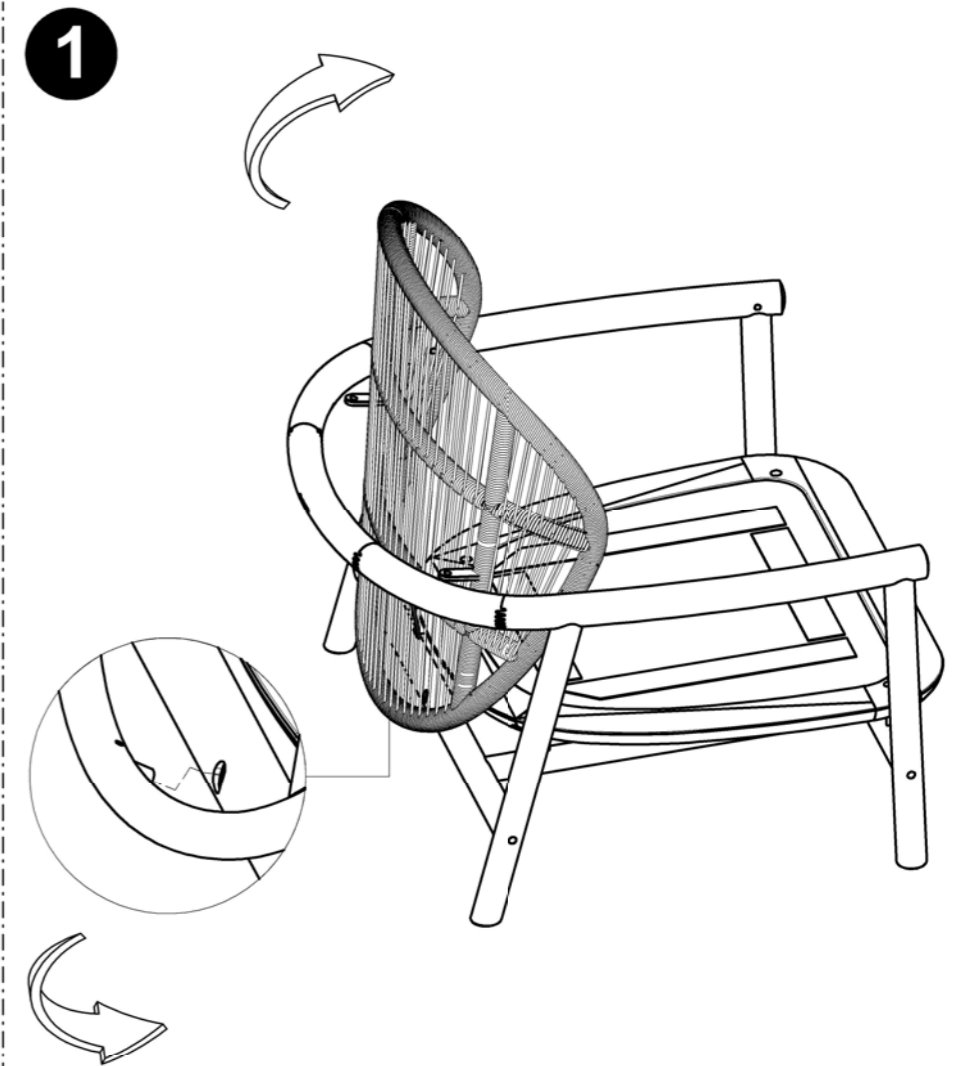

FERN LOW / HIGH BACK LOUNGE CHAIR

ASSEMBLY GUIDE

 GLOSTER

DISTRIBUTED IN THE USA BY:

Gloster Furniture
1075 Fulp Industrial Road
PO Box 738
South Boston
VA 24592
USA

DISTRIBUTED IN EUROPE AND ROW BY:

Gloster Furniture GmbH
Zoppolinerasse 22
21337 Luneburg
Germany
Tel. +49 (0)4131 287530