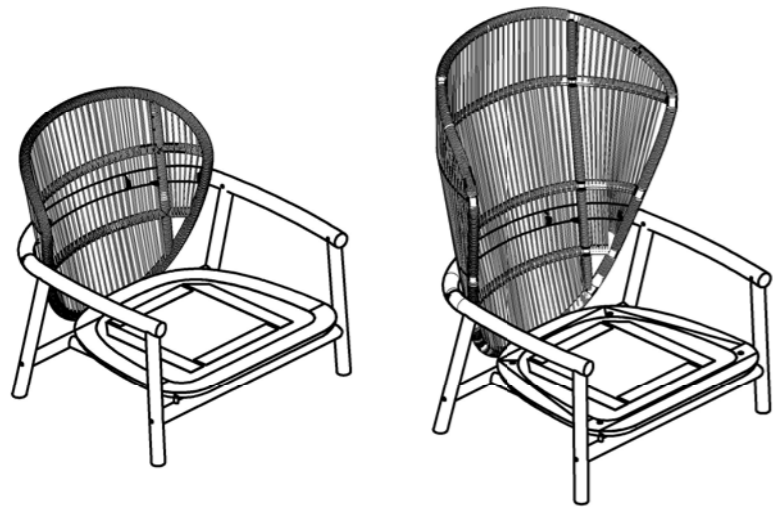

FERN LOW / HIGH BACK LOUNGE CHAIR

ASSEMBLY GUIDE

 GLOSTER

DISTRIBUTED IN THE USA BY:

Gloster Furniture
1075 Fulp Industrial Road
PO Box 738
South Boston
VA 24592
USA

DISTRIBUTED IN EUROPE AND ROW BY:

Gloster Furniture GmbH
Zoppolinerasse 22
21337 Luneburg
Germany
Tel. +49 (0)4131 287530