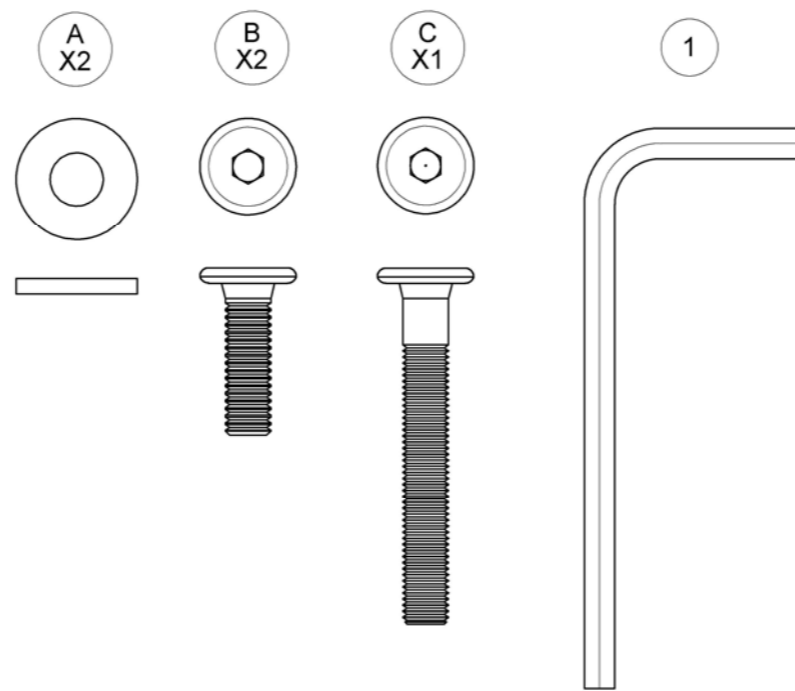

FERN LOW / HIGH BACK LOUNGE CHAIR

ASSEMBLY GUIDE

 GLOSTER

DISTRIBUTED IN THE USA BY:

Gloster Furniture
1075 Fulp Industrial Road
PO Box 738
South Boston
VA 24592
USA

DISTRIBUTED IN EUROPE AND ROW BY:

Gloster Furniture GmbH
Zoppolinerasse 22
21337 Luneburg
Germany
Tel. +49 (0)4131 287530