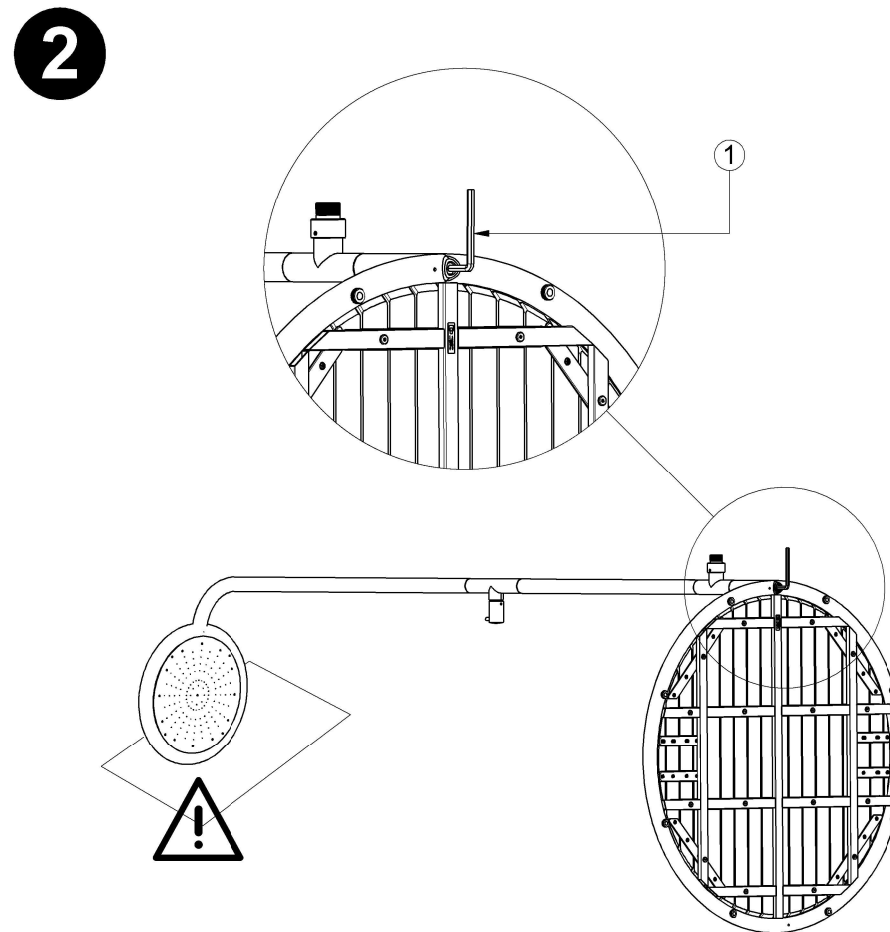

GENERAL SAFETY GUIDELINES

IMPORTANT, RETAIN FOR FUTURE REFERENCE: READ CAREFULLY

Keep this guide for future reference, do not throw away.
This product is suitable for use in both residential and contract environments.

Warranty
www.gloster.com

21/01/22 - V4