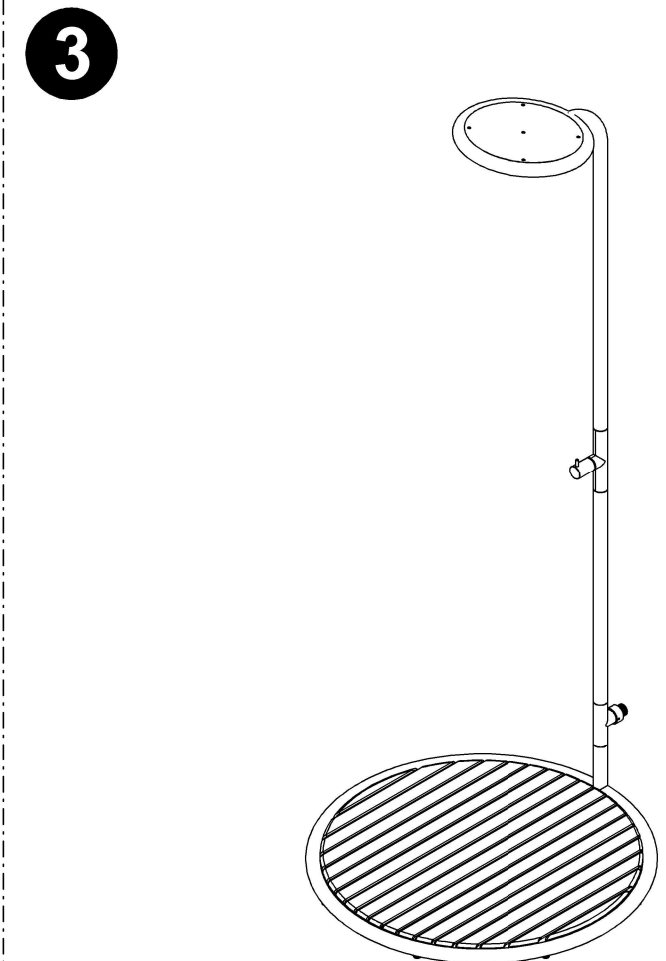

GENERAL SAFETY GUIDELINES

IMPORTANT, RETAIN FOR FUTURE REFERENCE: READ CAREFULLY

Keep this guide for future reference, do not throw away.
This product is suitable for use in both residential and contract environments.

Warranty
www.gloster.com

21/01/22 - V4