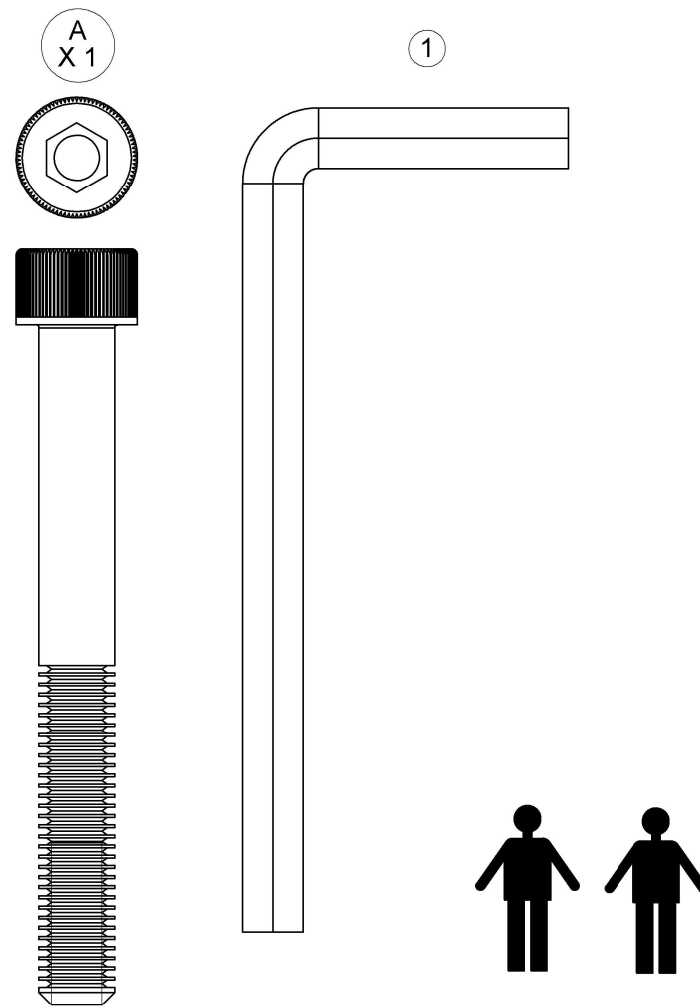

GARDEN SHOWER

ASSEMBLY GUIDE

DISTRIBUTED IN THE USA BY:

Gloster Furniture
1075 Fulp Industrial Road
PO Box 738
South Boston
VA 24592
USA

DISTRIBUTED IN EUROPE AND ROW BY:

Gloster Furniture GmbH
Zeppelinstrasse 22
21337 Lüneburg
Germany
Tel. +49 (0)4131 287530