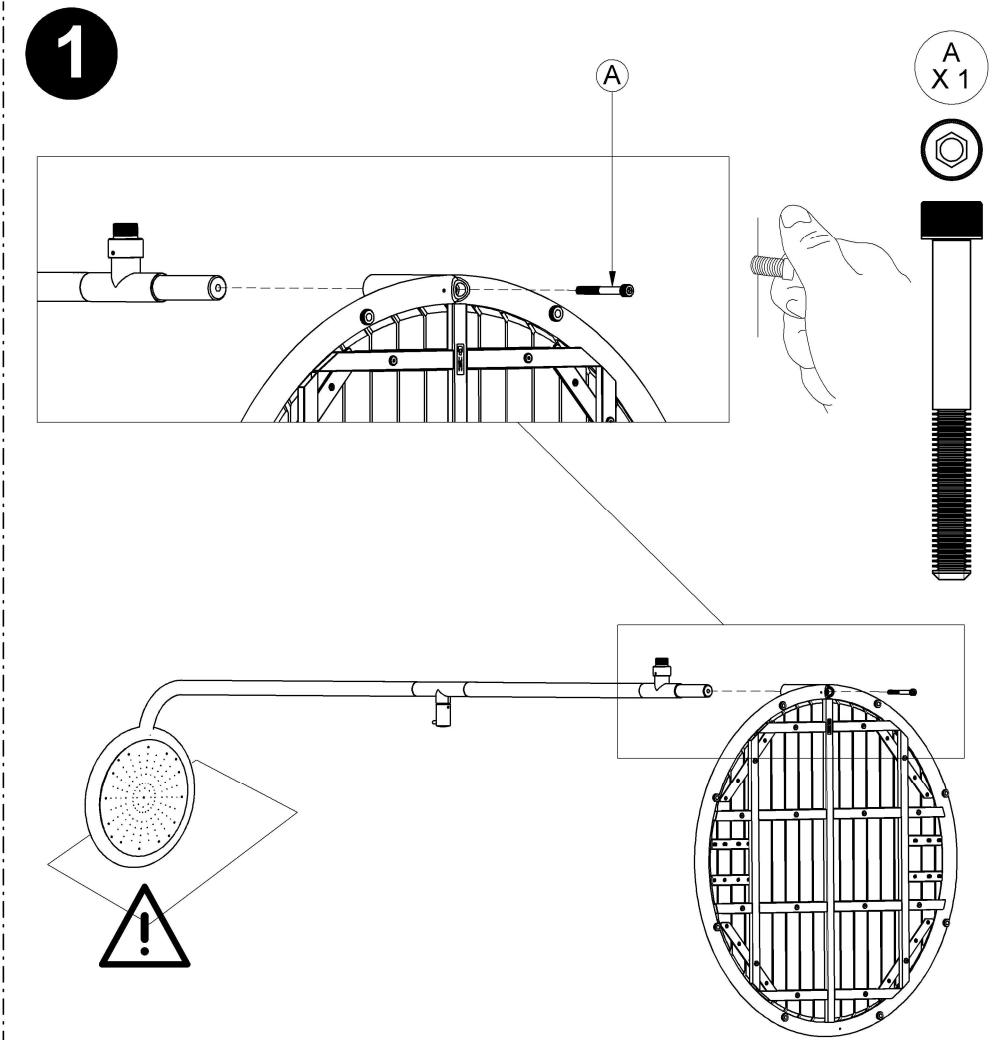

GARDEN SHOWER

ASSEMBLY GUIDE

DISTRIBUTED IN THE USA BY:

Gloster Furniture
1075 Fulp Industrial Road
PO Box 738
South Boston
VA 24592
USA

DISTRIBUTED IN EUROPE AND ROW BY:

Gloster Furniture GmbH
Zeppelinstrasse 22
21337 Lüneburg
Germany
Tel. +49 (0)4131 287530