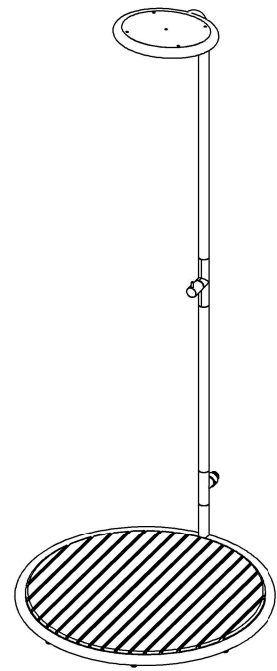

GARDEN SHOWER

ASSEMBLY GUIDE

DISTRIBUTED IN THE USA BY:

Gloster Furniture
1075 Fulp Industrial Road
PO Box 738
South Boston
VA 24592
USA

DISTRIBUTED IN EUROPE AND ROW BY:

Gloster Furniture GmbH
Zeppelinstrasse 22
21337 Lüneburg
Germany
Tel. +49 (0)4131 287530