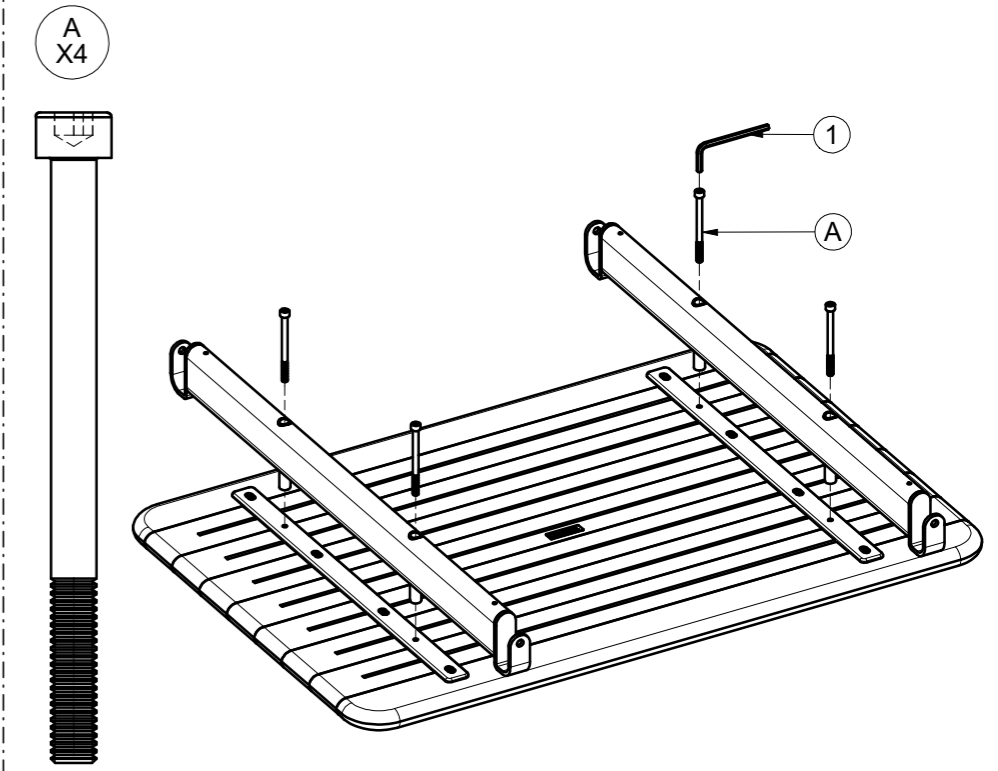

GRAND SAIL CENTRE MODULAR TABLE

ASSEMBLY GUIDE

 GLOSTER

1 TEAK TOP

DISTRIBUTED IN THE USA BY:

Gloster Furniture
1075 Fulp Industrial Road
PO Box 738
South Boston
VA 24592
USA

DISTRIBUTED IN EUROPE AND ROW BY: