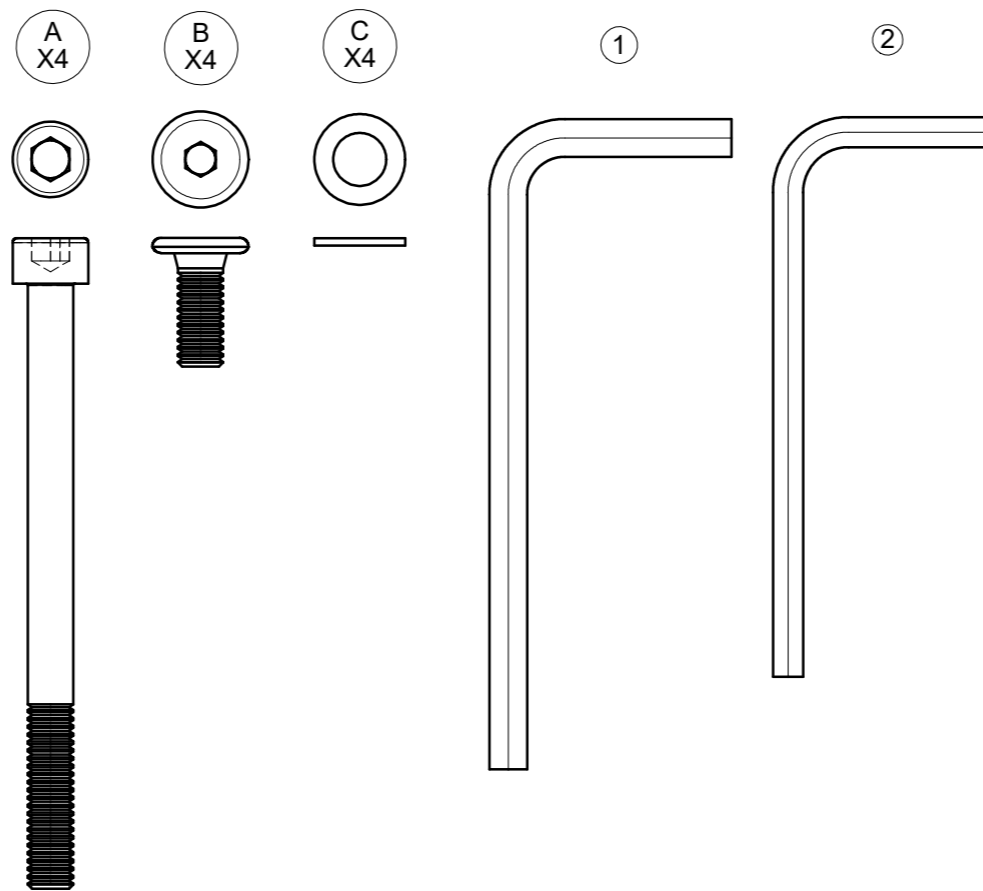

GRAND SAIL CENTRE MODULAR TABLE

ASSEMBLY GUIDE

 GLOSTER

1 TEAK TOP

DISTRIBUTED IN THE USA BY:

Gloster Furniture
1075 Fulp Industrial Road
PO Box 738
South Boston
VA 24592
USA

DISTRIBUTED IN EUROPE AND ROW BY:

Warranty
www.gloster.com

2 CERAMIC TOP

3 LINKAGE