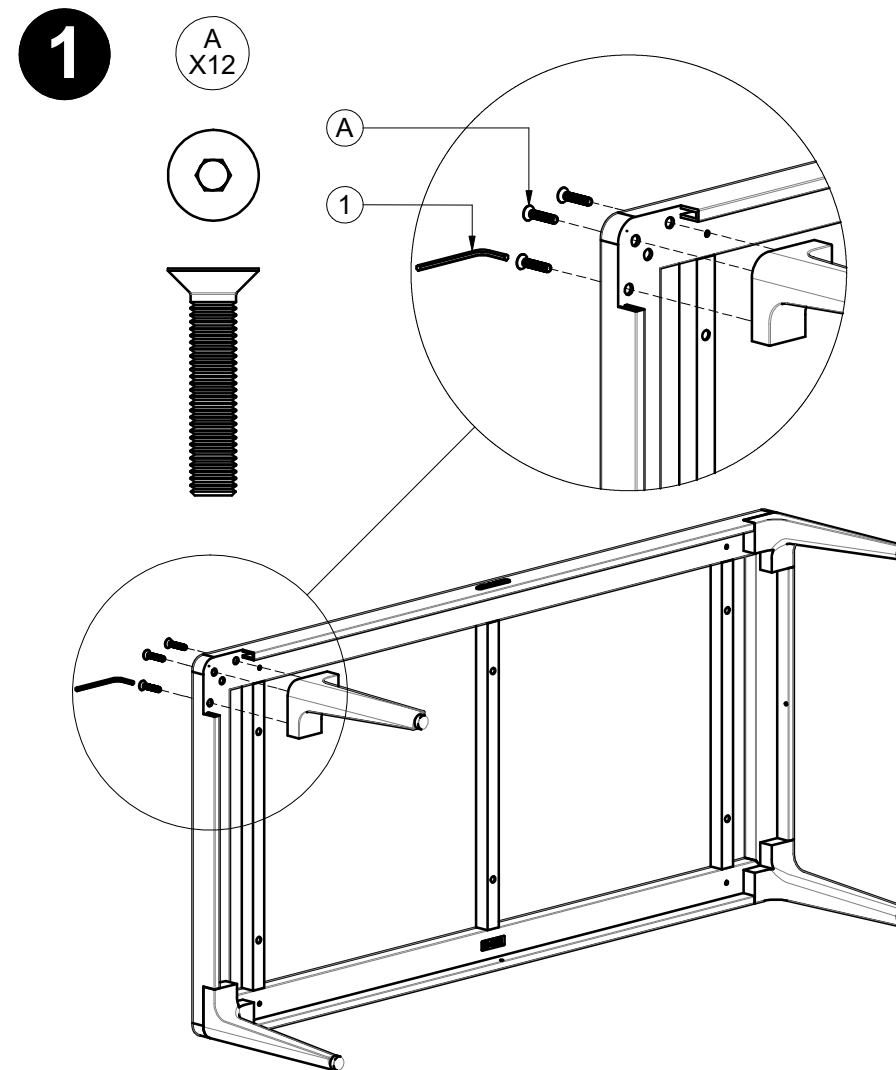

GRID CABANA 103 CM X 50 CM COFFEE TABLE TEAK

ASSEMBLY GUIDE

DISTRIBUTED IN THE USA BY:

Gloster Furniture
1075 Fulp Industrial Road
PO Box 738
South Boston
VA 24592
USA

DISTRIBUTED IN EUROPE AND ROW BY:

Gloster Furniture GmbH
Zeppelinstrasse 22
21337 Luneburg
Germany
Tel. +49 (0)4131 287530