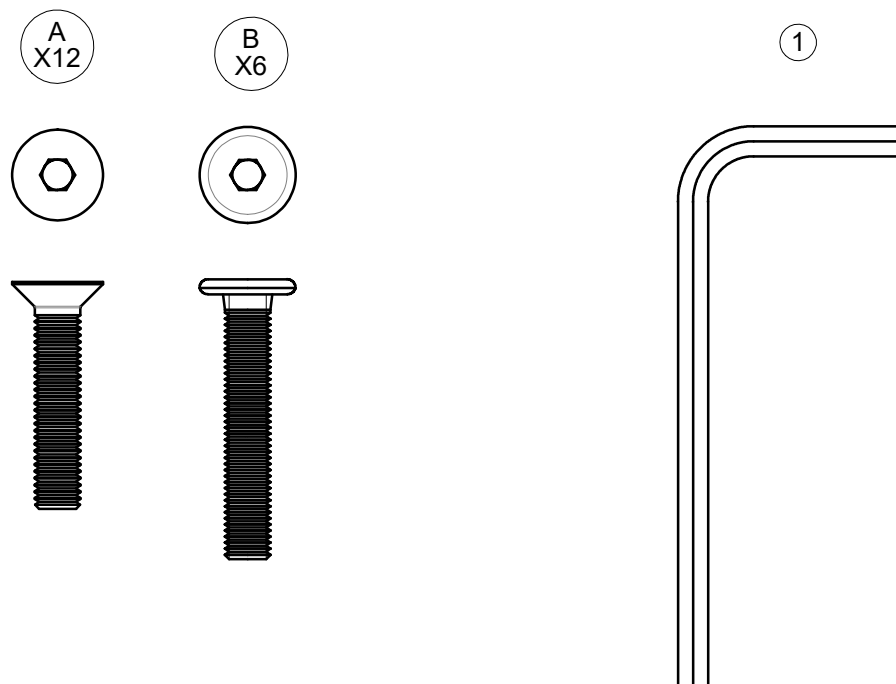

GRID CABANA 103 CM X 50 CM COFFEE TABLE TEAK

ASSEMBLY GUIDE

DISTRIBUTED IN THE USA BY:

Gloster Furniture
1075 Fulp Industrial Road
PO Box 738
South Boston
VA 24592
USA

DISTRIBUTED IN EUROPE AND ROW BY:

Gloster Furniture GmbH
Zeppelinstrasse 22
21337 Luneburg
Germany
Tel. +49 (0)4131 287530