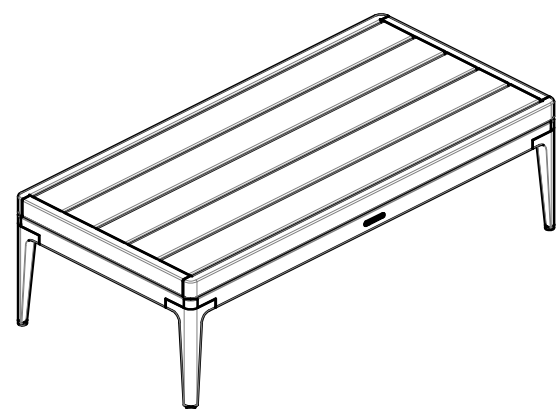

GRID CABANA 103 CM X 50 CM COFFEE TABLE TEAK

ASSEMBLY GUIDE

DISTRIBUTED IN THE USA BY:

Gloster Furniture
1075 Fulp Industrial Road
PO Box 738
South Boston
VA 24592
USA

DISTRIBUTED IN EUROPE AND ROW BY:

Gloster Furniture GmbH
Zeppelinstrasse 22
21337 Luneburg
Germany
Tel. +49 (0)4131 287530