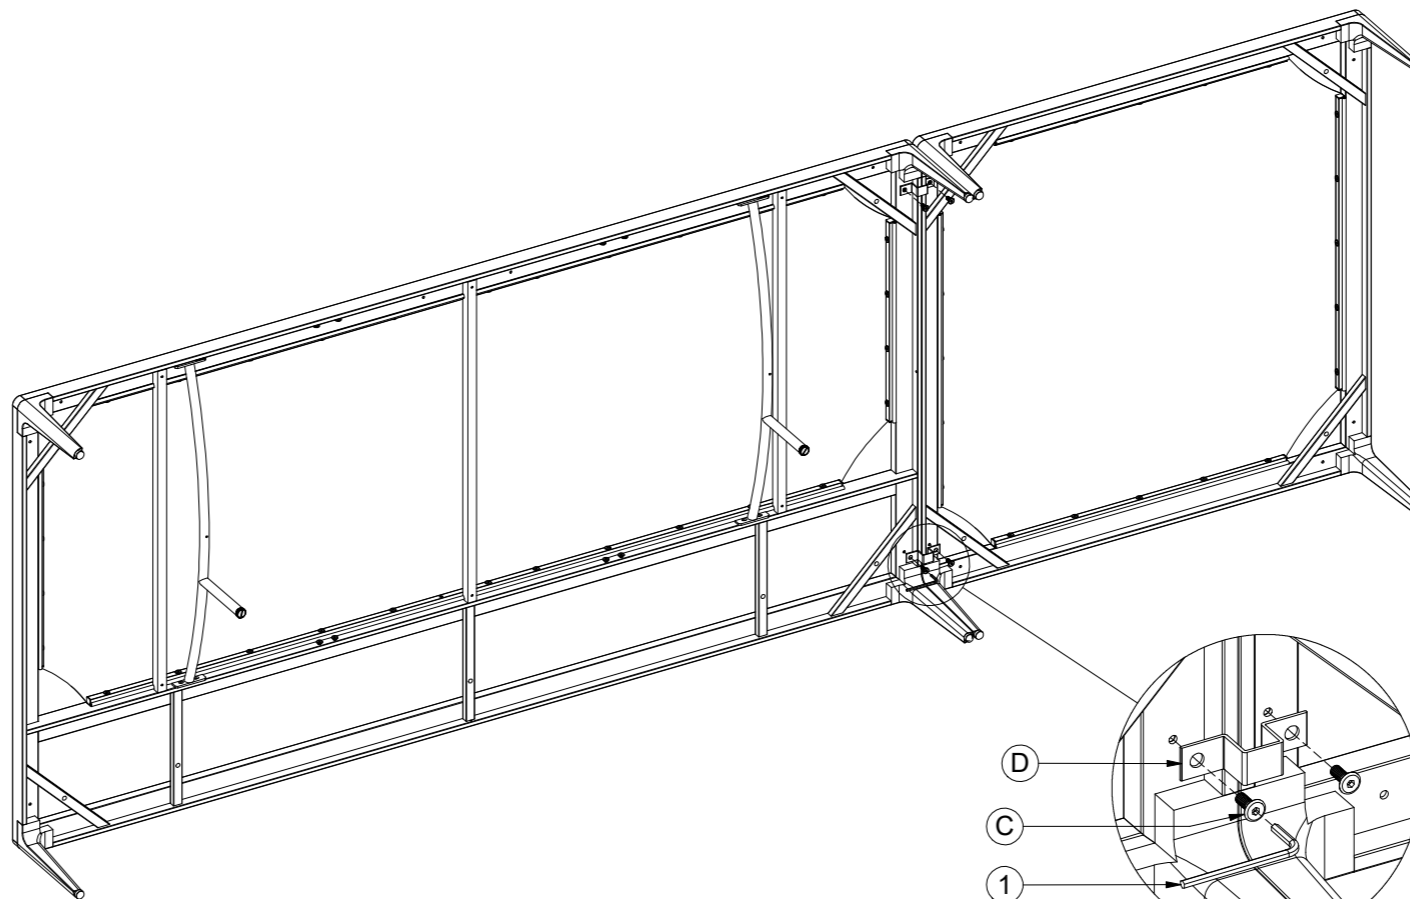

Warranty
www.gloster.com

2

3

2

LINKAGE

C
x4

D
x2

GRID PLATFORM 180 CM X 26 CM CERAMIC FRAME