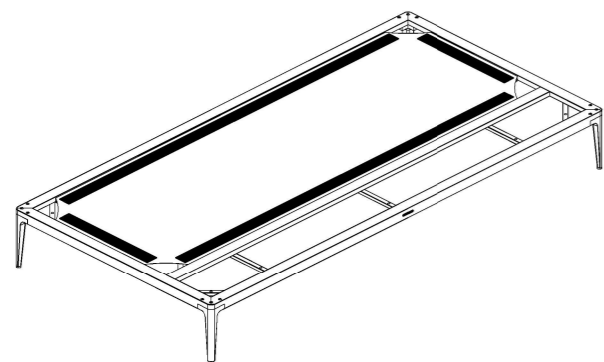

GRID BASE FRAME 206 CM X 103 CM

ASSEMBLY GUIDE

1

DISTRIBUTED IN THE USA BY:

Gloster Furniture
1075 Fulp Industrial Road
PO Box 738
South Boston
VA 24592
USA

DISTRIBUTED IN EUROPE AND ROW BY:

Gloster Furniture GmbH
Zeppelinsrasse 22
21337 Lüneburg
Germany
Tel. +49 (0)4131 287530

Warranty
www.gloster.com

2

3

2

LINKAGE

C
x4

D
x2

GRID PLATFORM 180 CM X 26 CM CERAMIC FRAME