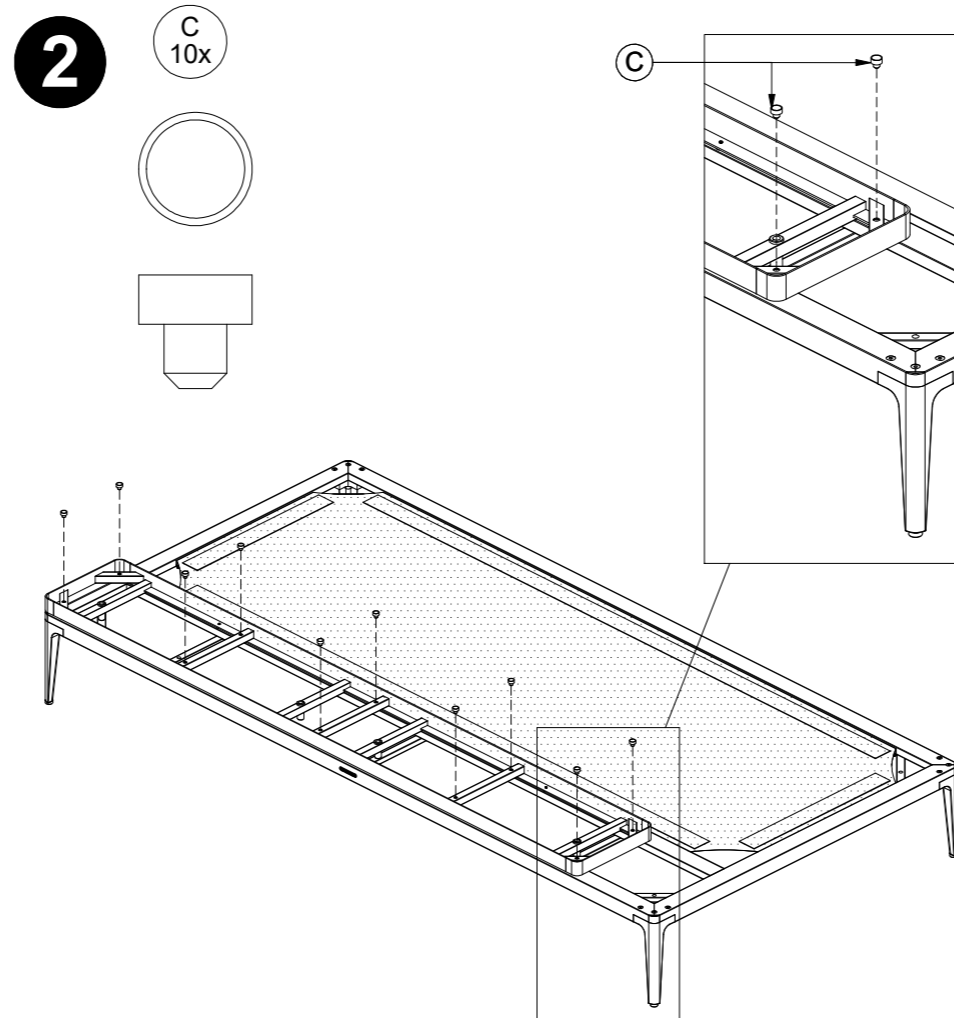

GENERAL SAFETY GUIDELINES

Read this guide carefully before using the product.
Keep this guide for future reference, do not throw away.
Only use the product in accordance with these instructions. Failure to follow the instructions contained
Within the user guide can result in damage to the product, and the warranty will become void.
Any responsibility is disclaimed due incorrect use of the product.
This product is suitable for use in both residential and contract environments.

Warranty
www.gloster.com