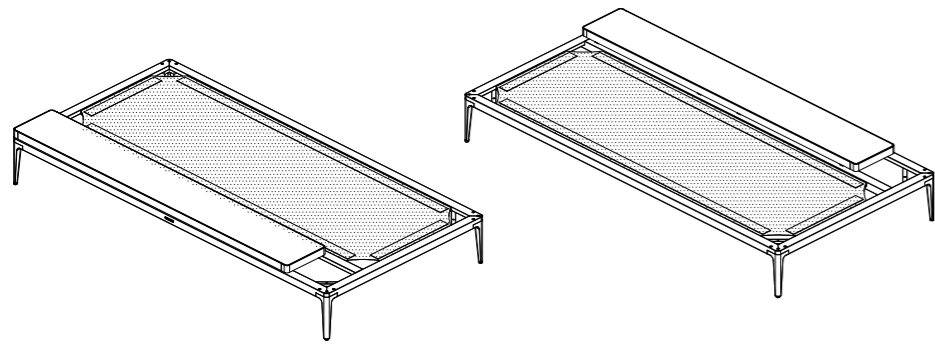

GRID PLATFORM 180 CM X 26 CM CERAMIC FRAME

ASSEMBLY GUIDE