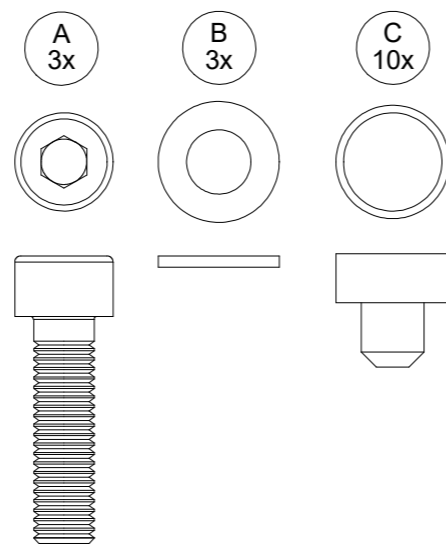

GRID PLATFORM 180 CM X 26 CM CERAMIC FRAME

ASSEMBLY GUIDE