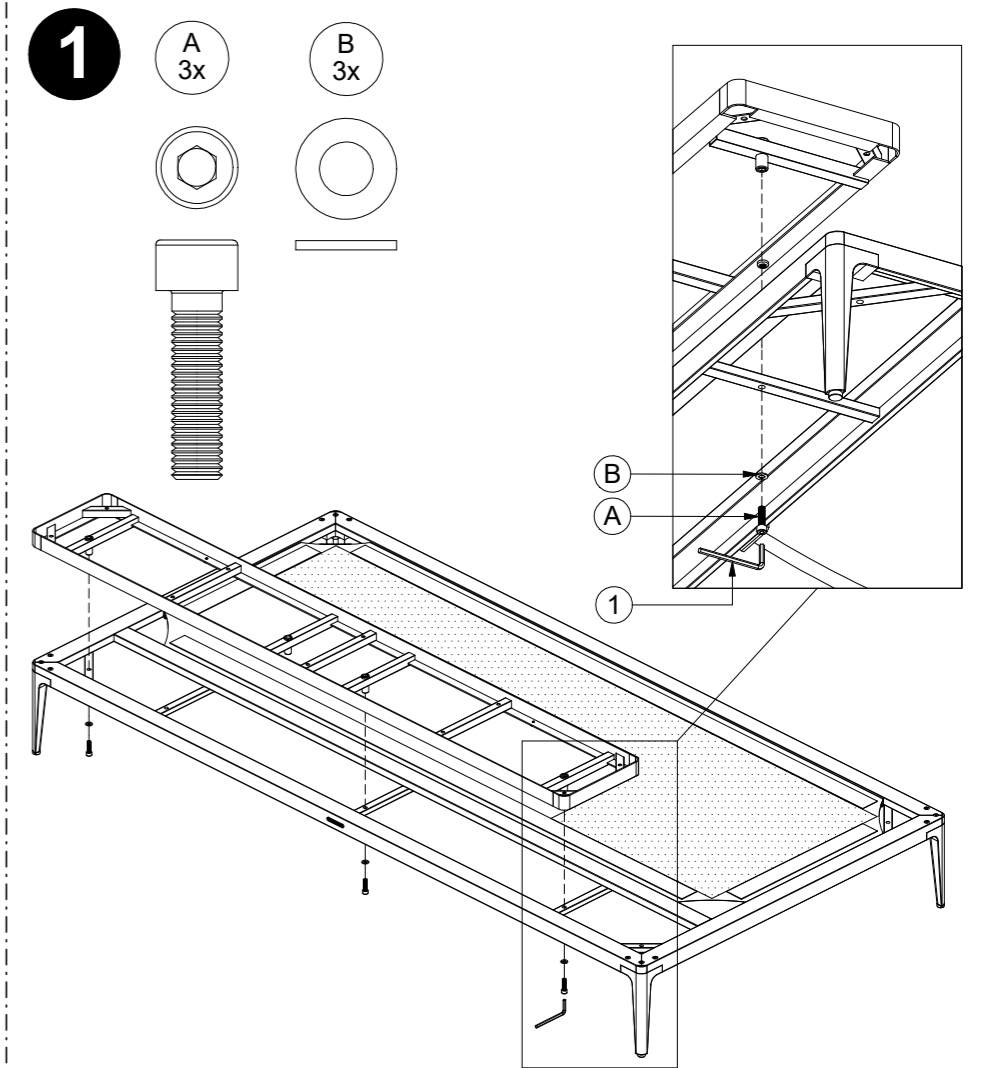

GRID PLATFORM 180 CM X 26 CM CERAMIC FRAME

ASSEMBLY GUIDE