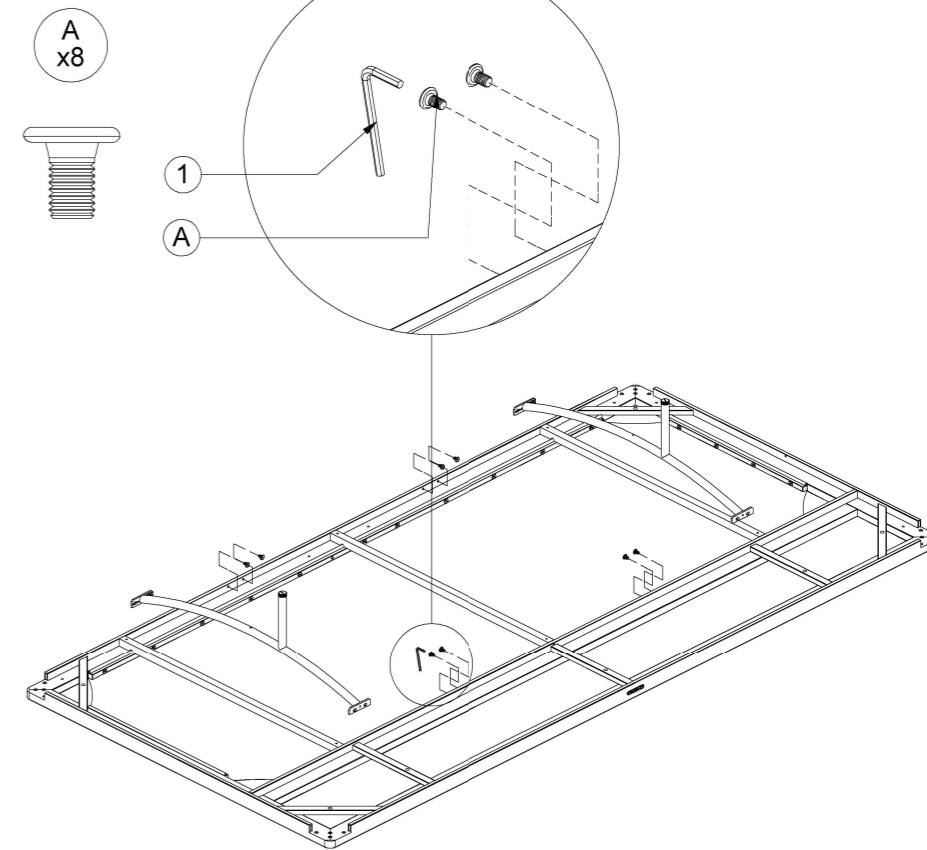

GRID BASE FRAME 206 CM X 103 CM

ASSEMBLY GUIDE

1

DISTRIBUTED IN THE USA BY:

Gloster Furniture
1075 Fulp Industrial Road
PO Box 738
South Boston
VA 24592
USA

DISTRIBUTED IN EUROPE AND ROW BY:

Gloster Furniture GmbH
Zeppelinsrasse 22
21337 Lüneburg
Germany
Tel. +49 (0)4131 287530

Warranty
www.gloster.com

2

3

2

LINKAGE

C
x4

D
x2

GRID PLATFORM 180 CM X 26 CM CERAMIC FRAME