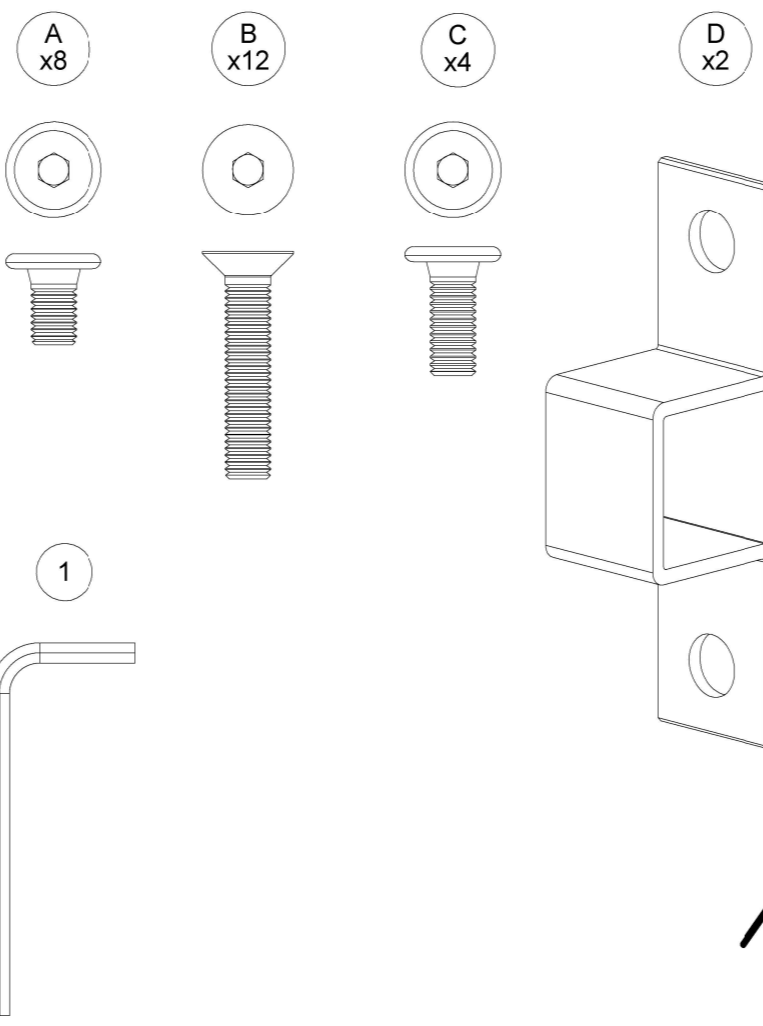

GRID BASE FRAME 206 CM X 103 CM

ASSEMBLY GUIDE

1

DISTRIBUTED IN THE USA BY:

Gloster Furniture
1075 Fulp Industrial Road
PO Box 738
South Boston
VA 24592
USA

DISTRIBUTED IN EUROPE AND ROW BY:

Gloster Furniture GmbH
Zeppelinsrasse 22
21337 Lüneburg
Germany
Tel. +49 (0)4131 287530

Warranty
www.gloster.com

2

3

2

LINKAGE

C
x4

D
x2

GRID PLATFORM 180 CM X 26 CM CERAMIC FRAME