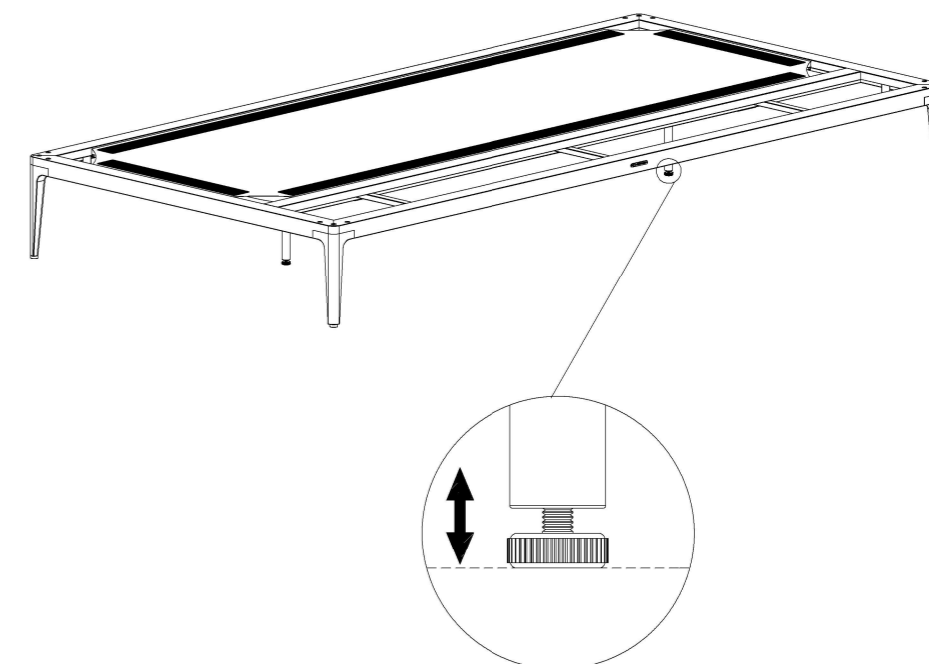

Warranty
www.gloster.com

2

3

2

LINKAGE

C
x4

D
x2

GRID PLATFORM 180 CM X 26 CM CERAMIC FRAME