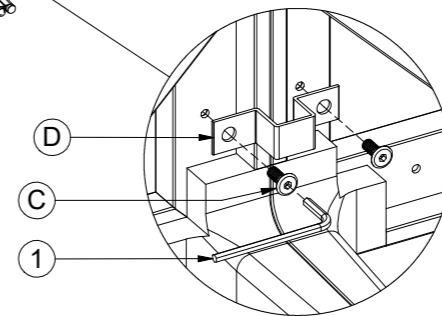

Warranty
www.gloster.com

2

3

2

LINKAGE

C
x4

D
x2

GRID PLATFORM 180 CM X 26 CM CERAMIC FRAME