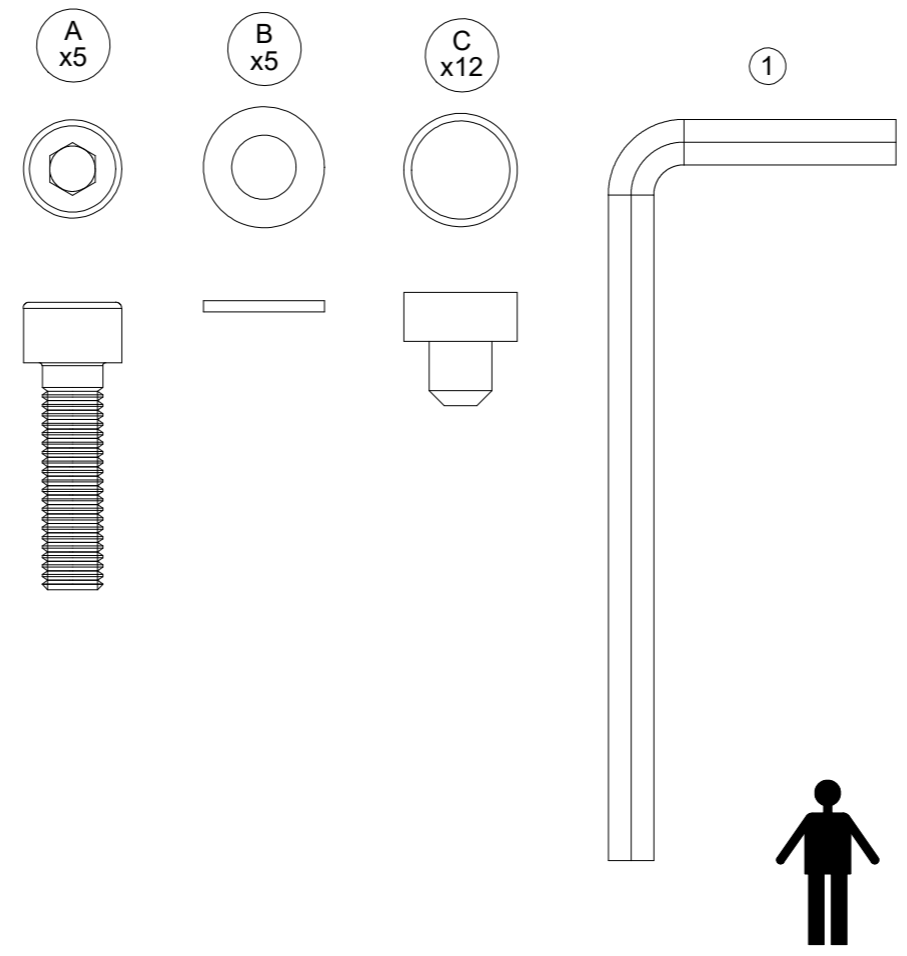

GRID PLATFORM

206 CM X 26 CM

FRAME + CERAMIC TOP

ASSEMBLY GUIDE