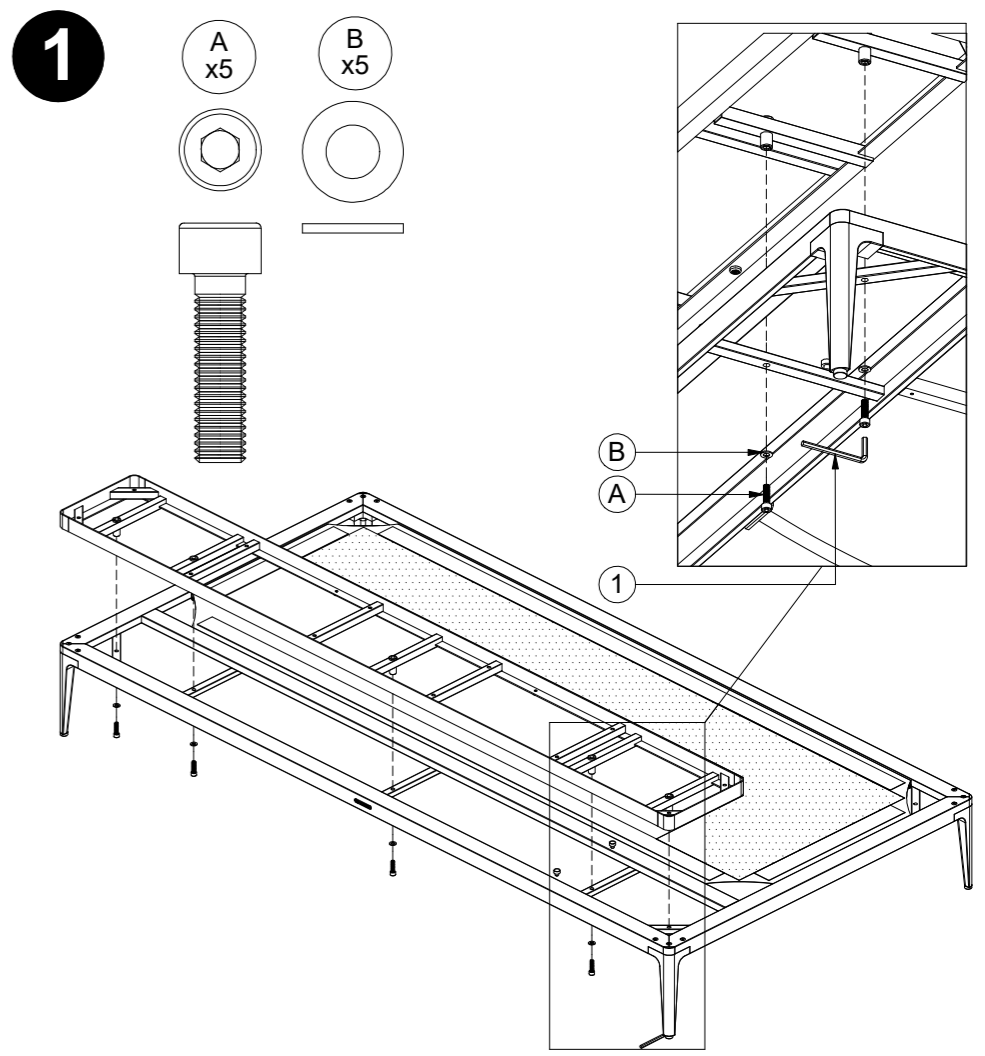

GRID PLATFORM

206 CM X 26 CM

FRAME + CERAMIC TOP

ASSEMBLY GUIDE