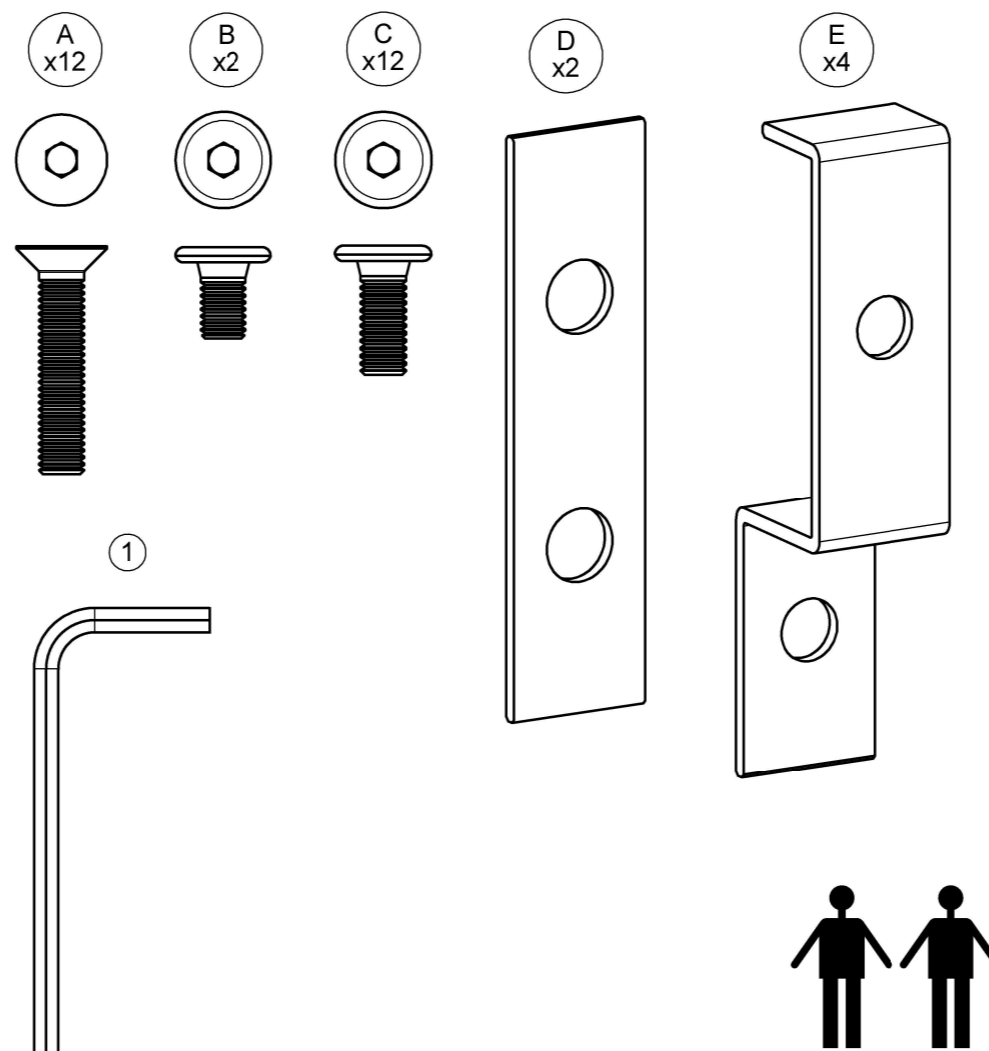

GRID CHILL UNIT

ASSEMBLY GUIDE

 GLOSTER

DISTRIBUTED IN THE USA BY:

Gloster Furniture
1075 Fulp Industrial Road
PO Box 738
South Boston
VA 24592
USA

DISTRIBUTED IN EUROPE AND ROW BY:

Gloster Furniture GmbH
Zeppelinsrasse 22
21337 Lüneburg
Germany
Tel. +49 (0)4131 287530

Warranty
www.gloster.com

LINKAGE 1

C
x4

D
x2

LINKAGE 2

C
x8

E
x4

GRID TEAK PLATFORM 206 CM X 26 CM