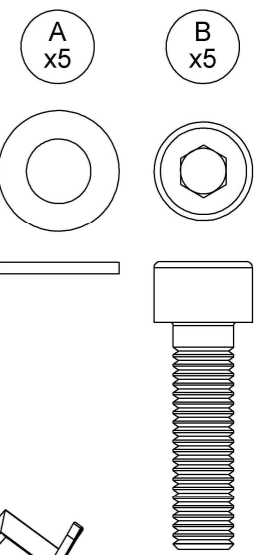

1 For 7151F / 7152F