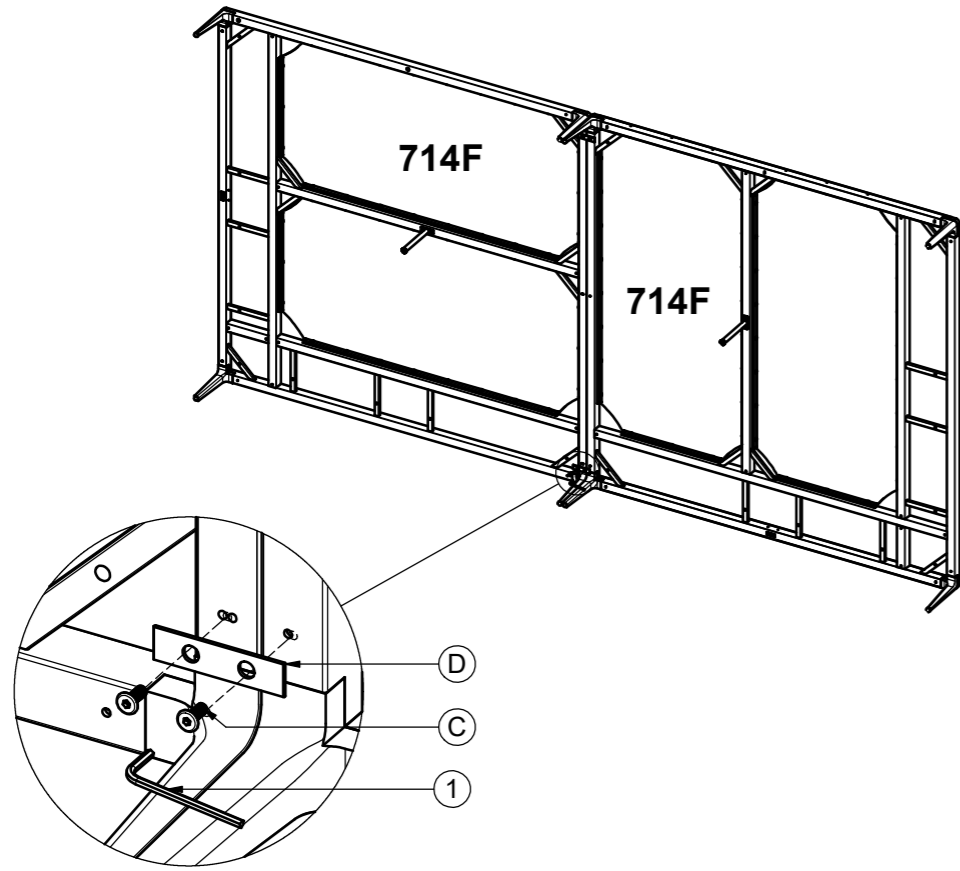

Warranty
www.gloster.com

LINKAGE 1

C
x4

D
x2

LINKAGE 2

C
x8

E
x4

GRID TEAK PLATFORM 206 CM X 26 CM