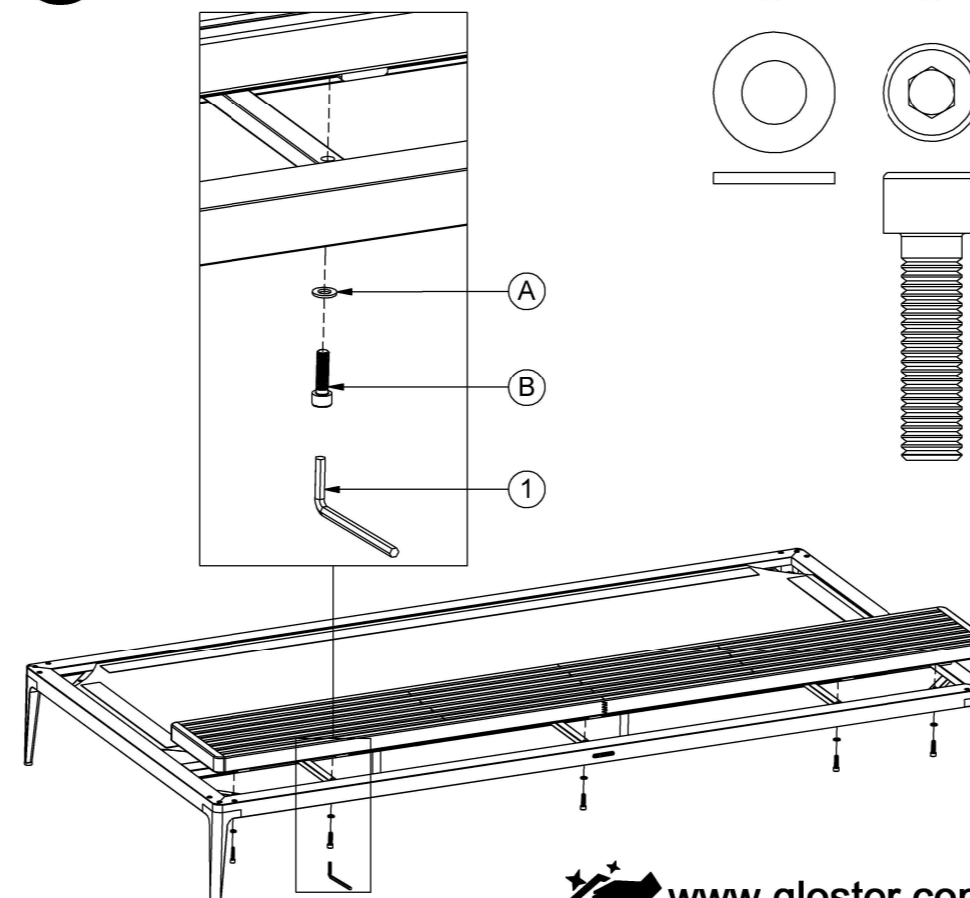

GRID TEAK PLATFORM 206 CM X 26 CM

ASSEMBLY GUIDE

1 For 7151F / 7152F

DISTRIBUTED IN THE USA BY:

Gloster Furniture
1075 Fulp Industrial Road
PO Box 738
South Boston
VA 24592
USA

DISTRIBUTED IN EUROPE AND ROW BY:

Gloster Furniture GmbH
Zeppelinsrasse 22
21337 Lüneburg
Germany
Tel. +49 (0)4131 287530

GENERAL SAFETY GUIDELINES

Read this guide carefully before using the product.
Keep this guide for future reference, do not throw away.
Only use the product in accordance with these instructions. Failure to follow the instructions contained
Within the user guide can result in damage to the product, and the warranty will become void.
Any responsibility is disclaimed due incorrect use of the product.
This product is suitable for use in both residential and contract environments.

Warranty
www.gloster.com

2 For 710F