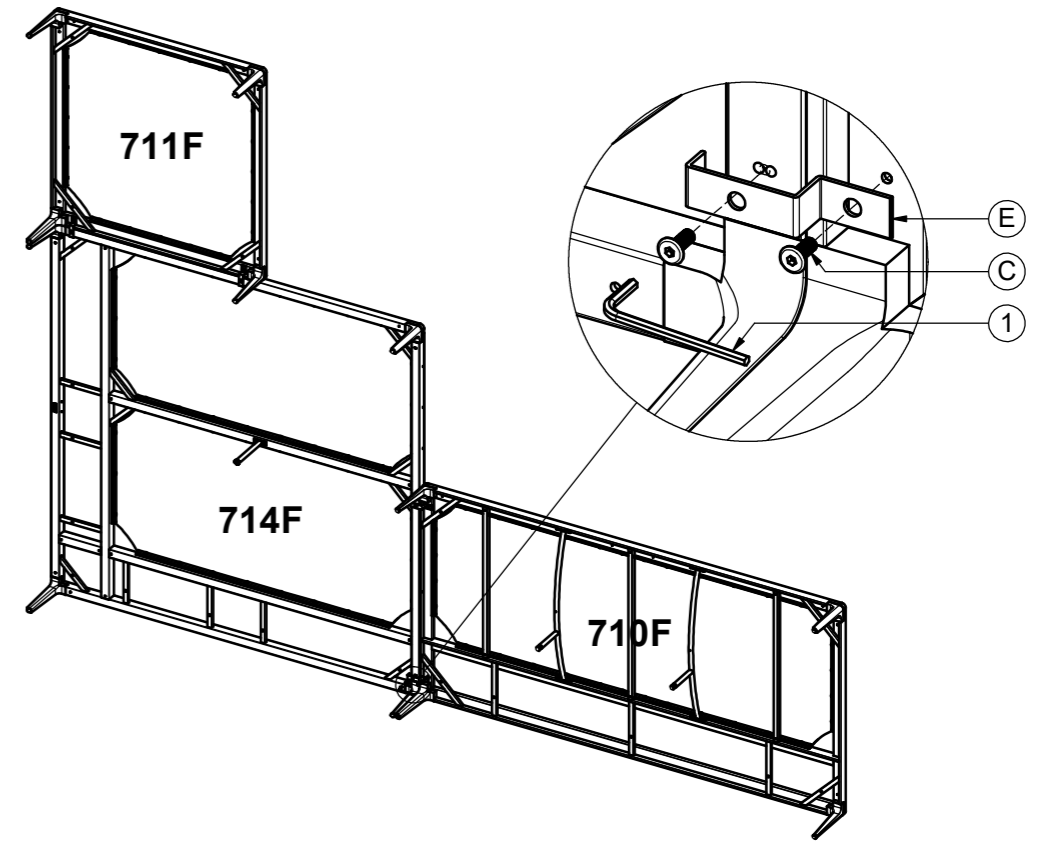

Warranty
www.gloster.com

LINKAGE 1

C
x4

D
x2

LINKAGE 2

C
x8

E
x4

GRID TEAK PLATFORM 206 CM X 26 CM