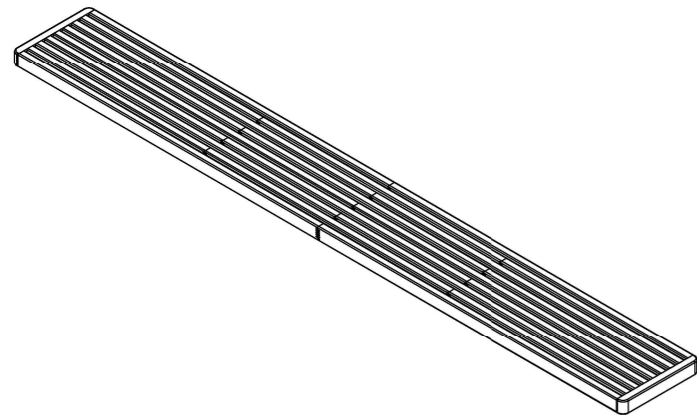

GRID TEAK PLATFORM 206 CM X 26 CM

ASSEMBLY GUIDE