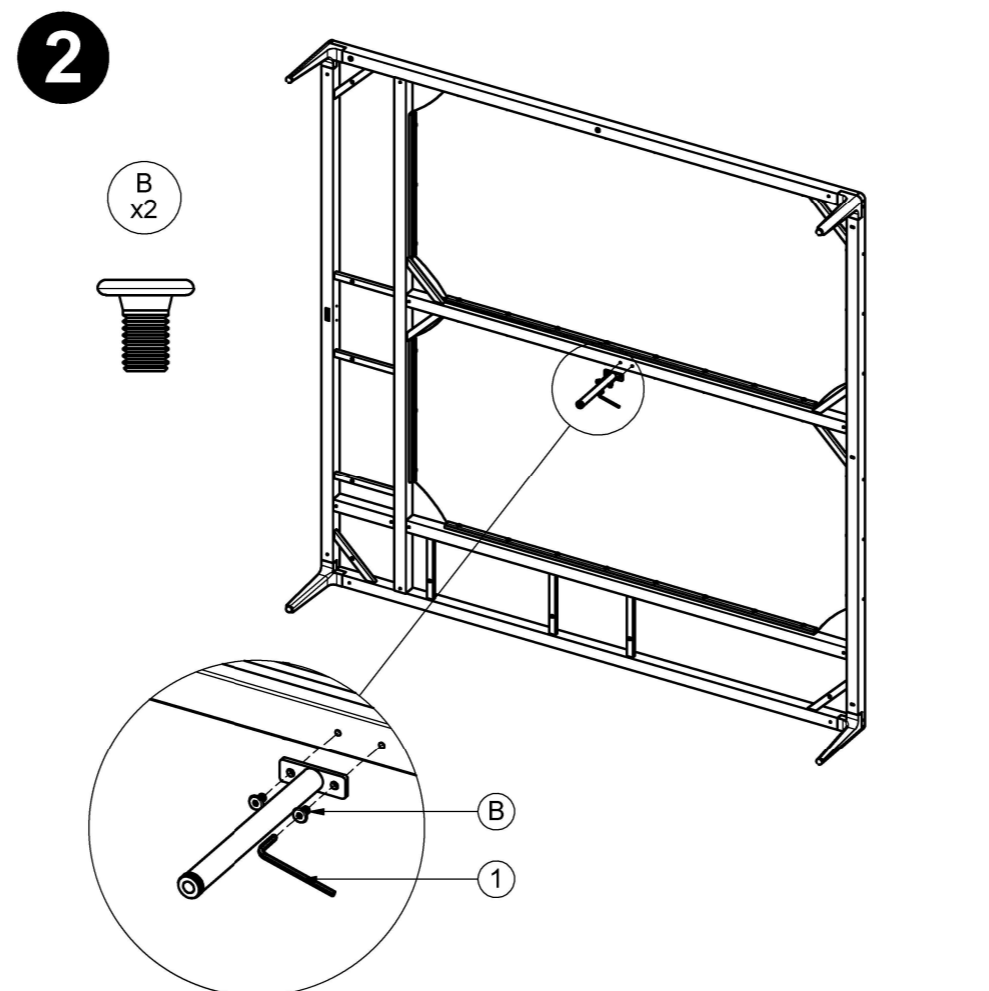

Warranty
www.gloster.com

LINKAGE 1

C
x4

D
x2

LINKAGE 2

C
x8

E
x4

GRID TEAK PLATFORM 206 CM X 26 CM