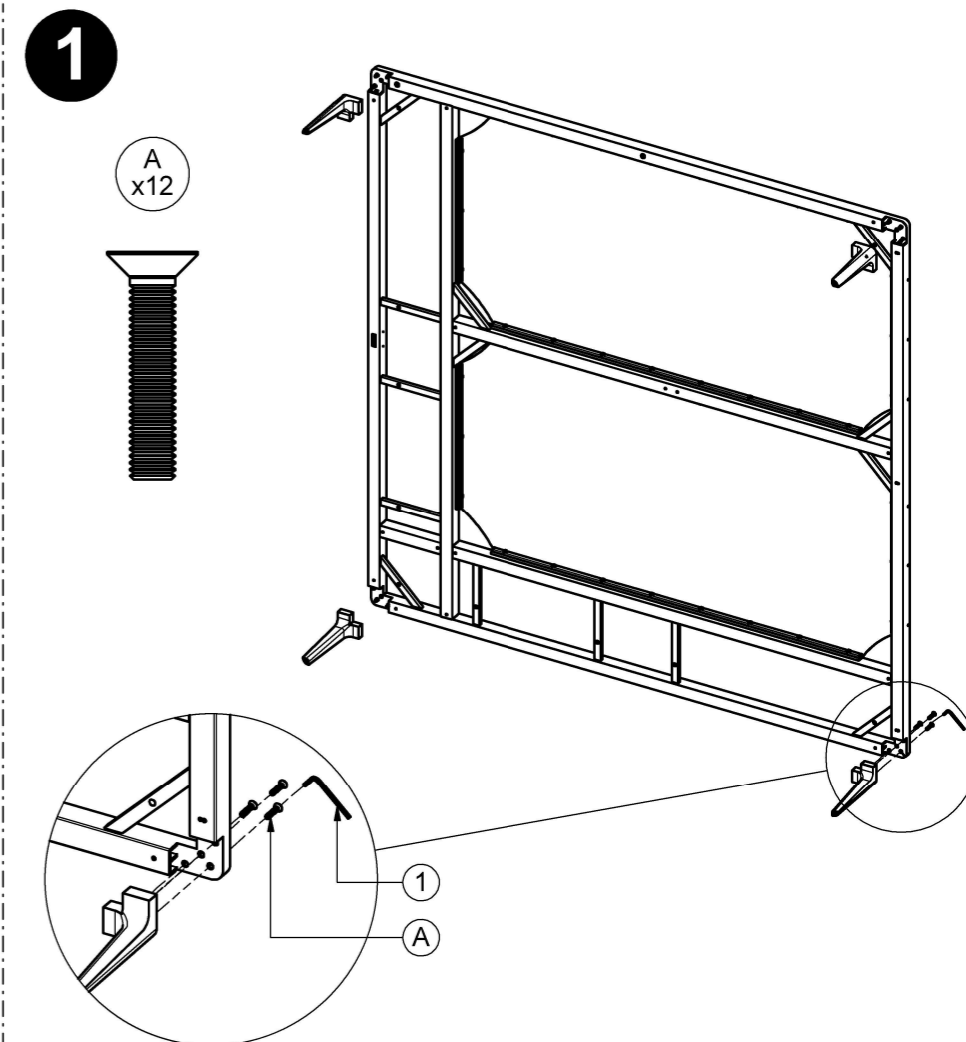

GRID CHILL UNIT

ASSEMBLY GUIDE

GLOSTER

DISTRIBUTED IN THE USA BY:

Gloster Furniture
1075 Fulp Industrial Road
PO Box 738
South Boston
VA 24592
USA

DISTRIBUTED IN EUROPE AND ROW BY:

Gloster Furniture GmbH
Zeppelinsrasse 22
21337 Lüneburg
Germany
Tel. +49 (0)4131 287530

GENERAL SAFETY GUIDELINES

Read this guide carefully before using the product.
Keep this guide for future reference, do not throw away.
Only use the product in accordance with these instructions. Failure to follow the instructions contained
Within the user guide can result in damage to the product, and the warranty will become void.
Any responsibility is disclaimed due incorrect use of the product.
This product is suitable for use in both residential and contract environments.

Warranty
www.gloster.com