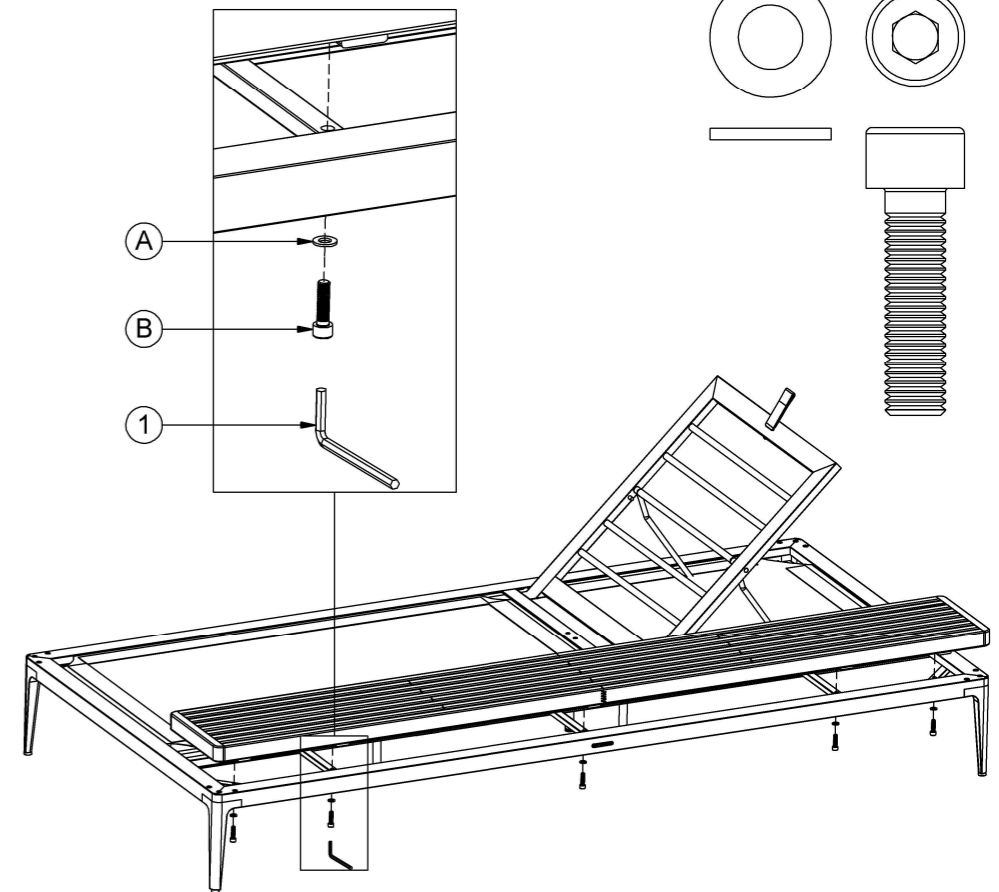

1 For 7151F / 7152F