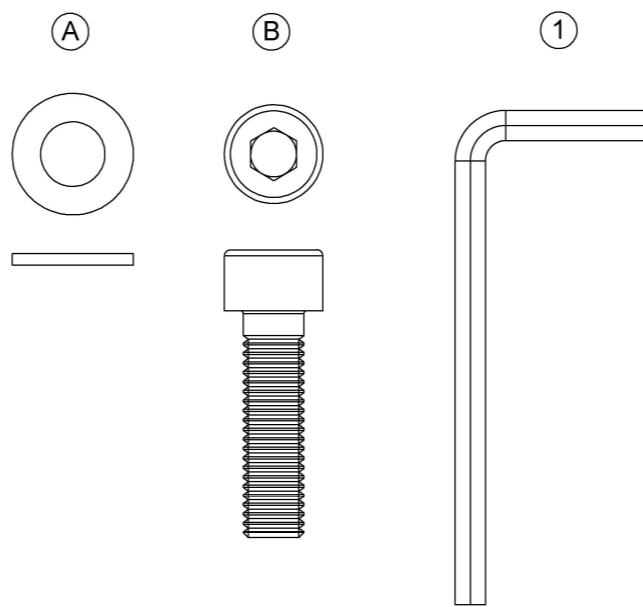

GRID TEAK PLATFORM 206 CM X 26 CM

ASSEMBLY GUIDE