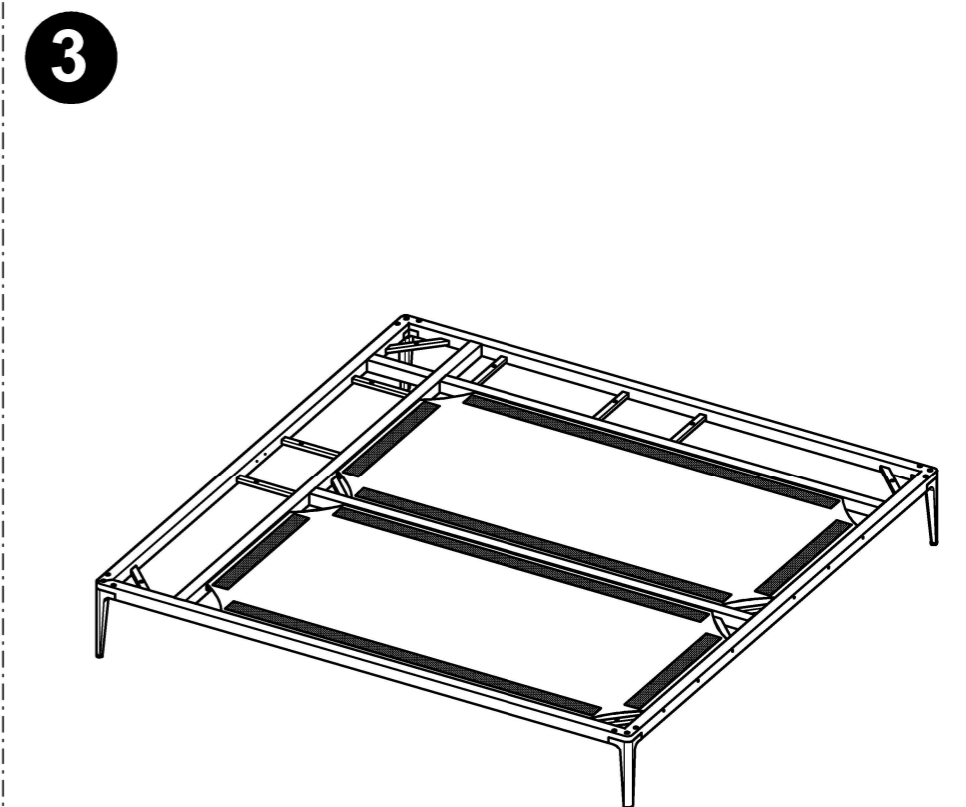

Warranty
www.gloster.com

LINKAGE 1

C
x4

D
x2

LINKAGE 2

C
x8

E
x4

GRID TEAK PLATFORM 206 CM X 26 CM