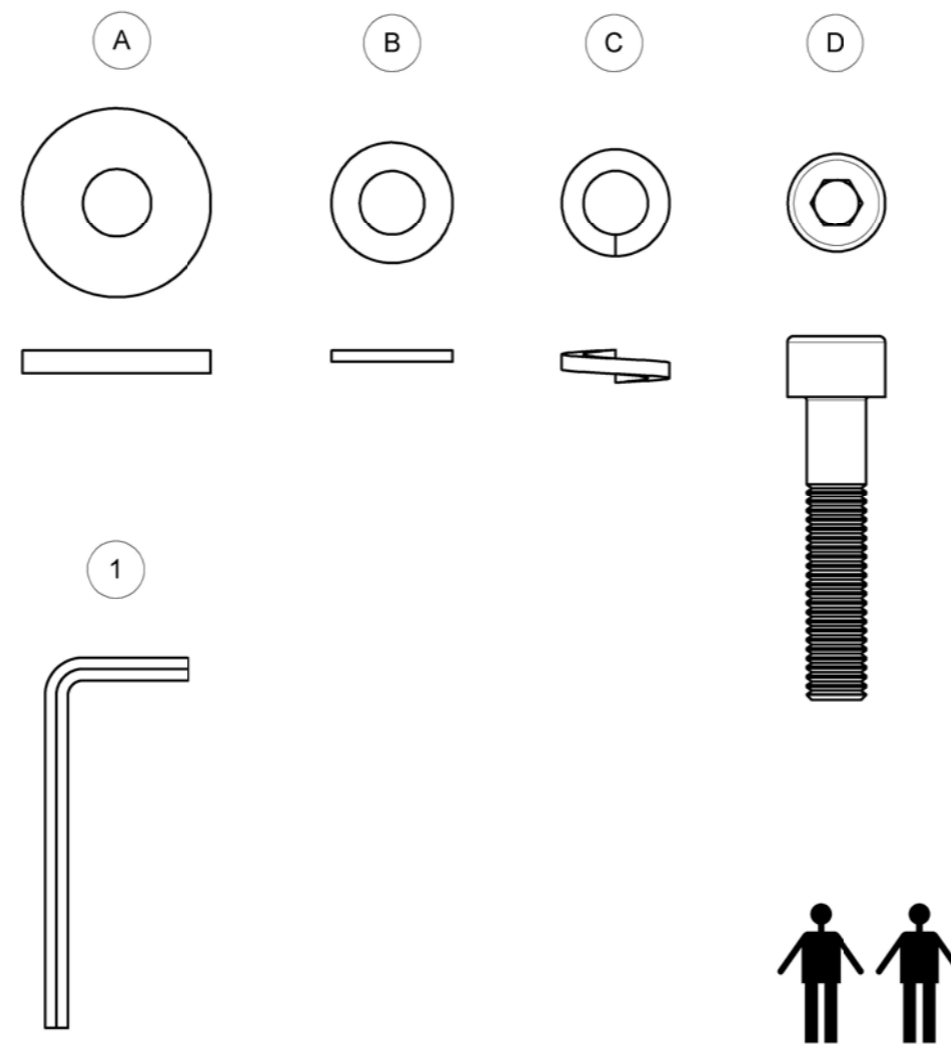

Warranty
www.gloster.com

2 For 710F

GRID BACK CUSHION & ARM CUSHION

ASSEMBLY GUIDE

GLOSTER

DISTRIBUTED IN THE USA BY:

Gloster Furniture
1075 Fulp Industrial Road
PO Box 738
South Boston
VA 24592
USA

DISTRIBUTED IN EUROPE AND ROW BY: