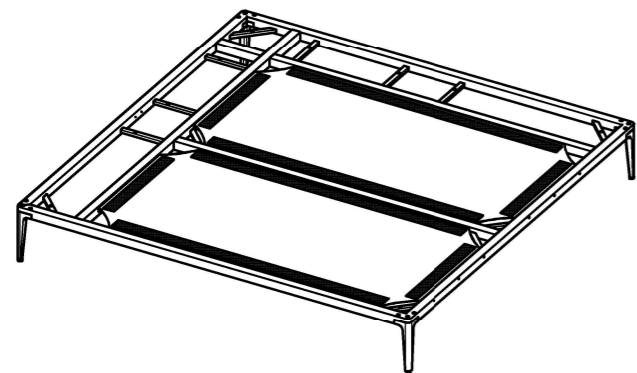

GRID CHILL UNIT

ASSEMBLY GUIDE