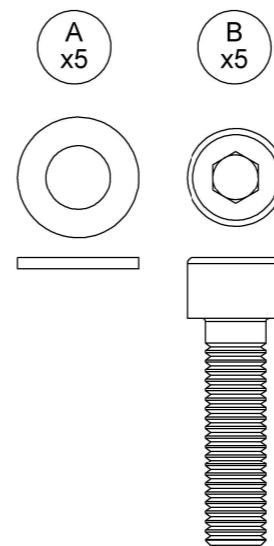

GRID TEAK PLATFORM 206 CM X 26 CM

ASSEMBLY GUIDE

1 For 7151F / 7152F

DISTRIBUTED IN THE USA BY:

Gloster Furniture
1075 Fulp Industrial Road
PO Box 738
South Boston
VA 24592
USA

DISTRIBUTED IN EUROPE AND ROW BY:

Gloster Furniture GmbH
Zeppelinsrasse 22
21337 Lüneburg
Germany
Tel. +49 (0)4131 287530

GENERAL SAFETY GUIDELINES

Read this guide carefully before using the product.
Keep this guide for future reference, do not throw away.
Only use the product in accordance with these instructions. Failure to follow the instructions contained
Within the user guide can result in damage to the product, and the warranty will become void.
Any responsibility is disclaimed due incorrect use of the product.
This product is suitable for use in both residential and contract environments.

Warranty
www.gloster.com

2 For 710F