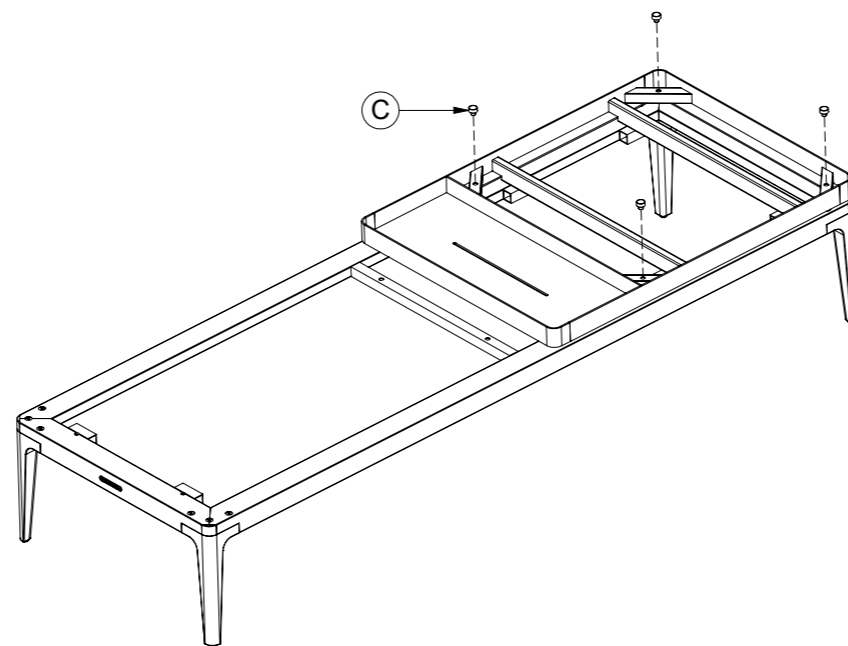

GLOSTER

718CFM / 718CFW

Grid Coffee Table Frame 151 cm x 50 cm incl Tray

1

2

3

x4

Usage

Teak Top
7176

Usage

Ceramic Top
7182 / 7185 / 7187