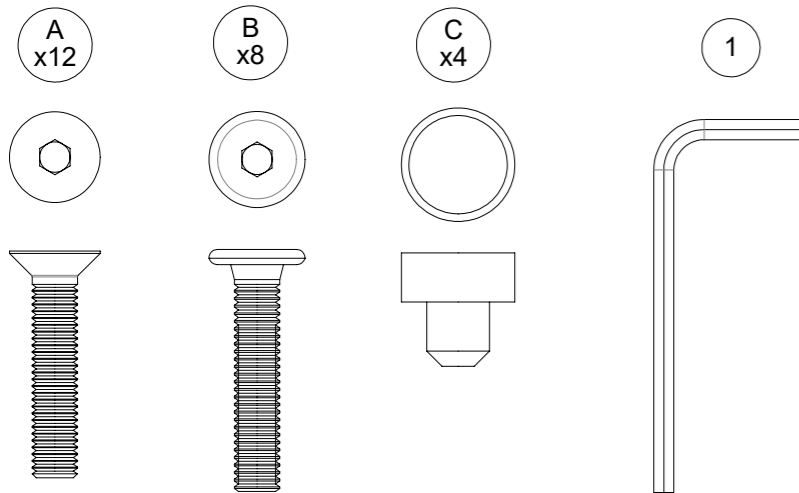

GLOSTER

718CFM / 718CFW

Grid Coffee Table Frame 151 cm x 50 cm incl Tray

1

2

3

x4

Usage

Teak Top
7176

Usage

Ceramic Top
7182 / 7185 / 7187