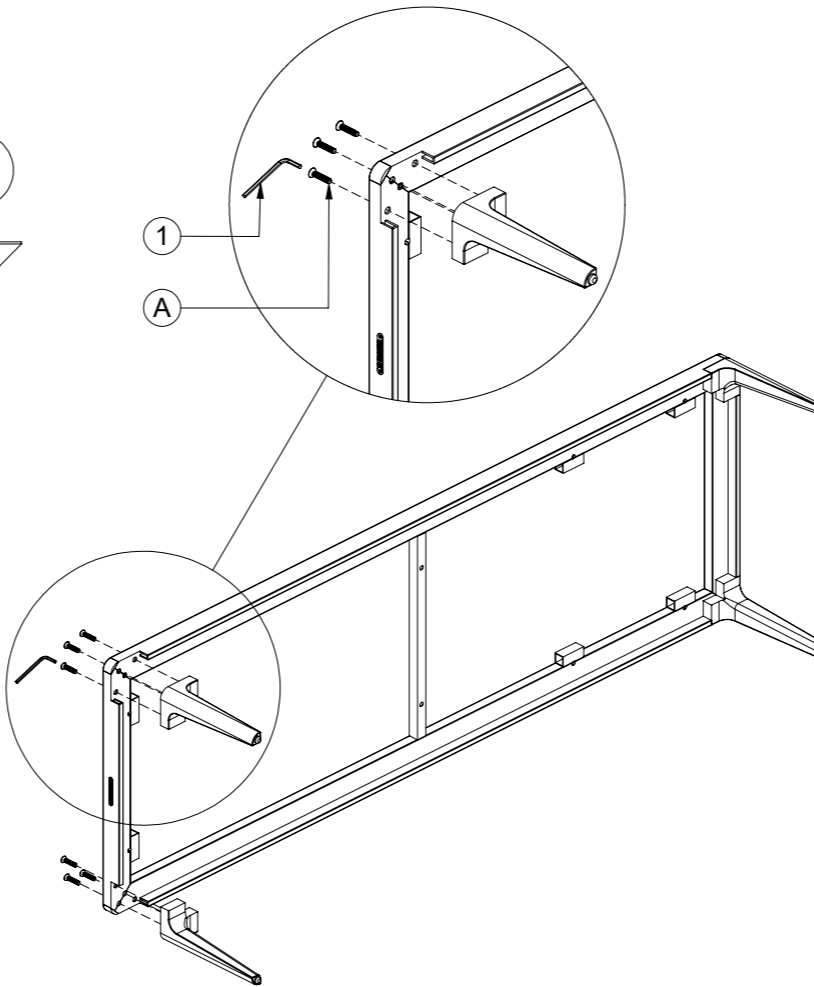

GLOSTER

718CFM / 718CFW

Grid Coffee Table Frame 151 cm x 50 cm incl Tray

1

2

3

x4

Usage

Teak Top
7176

Usage

Ceramic Top
7182 / 7185 / 7187