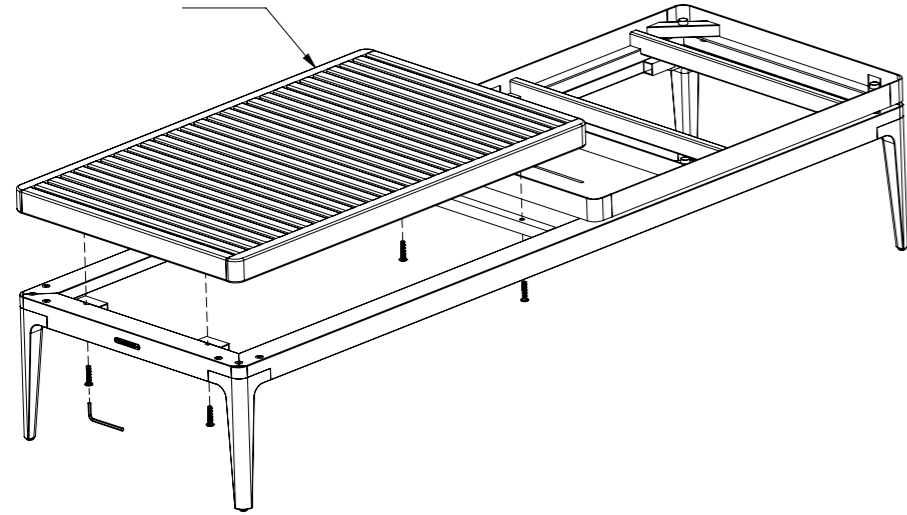

GLOSTER

718CFM / 718CFW

Grid Coffee Table Frame 151 cm x 50 cm incl Tray

1

2

3

x4

Usage

Teak Top
7176

Usage

Ceramic Top
7182 / 7185 / 7187