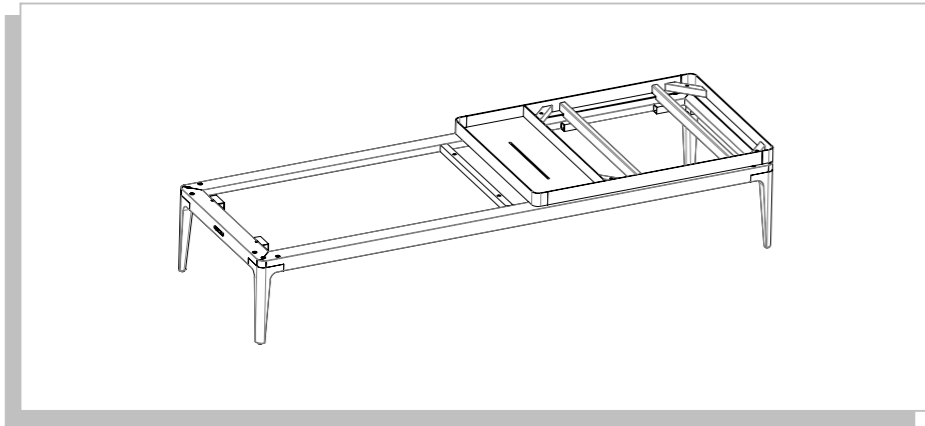

GLOSTER

718CFM / 718CFW

Grid Coffee Table Frame 151 cm x 50 cm incl Tray

1

2

3

x4

Usage

Teak Top
7176

Usage

Ceramic Top
7182 / 7185 / 7187