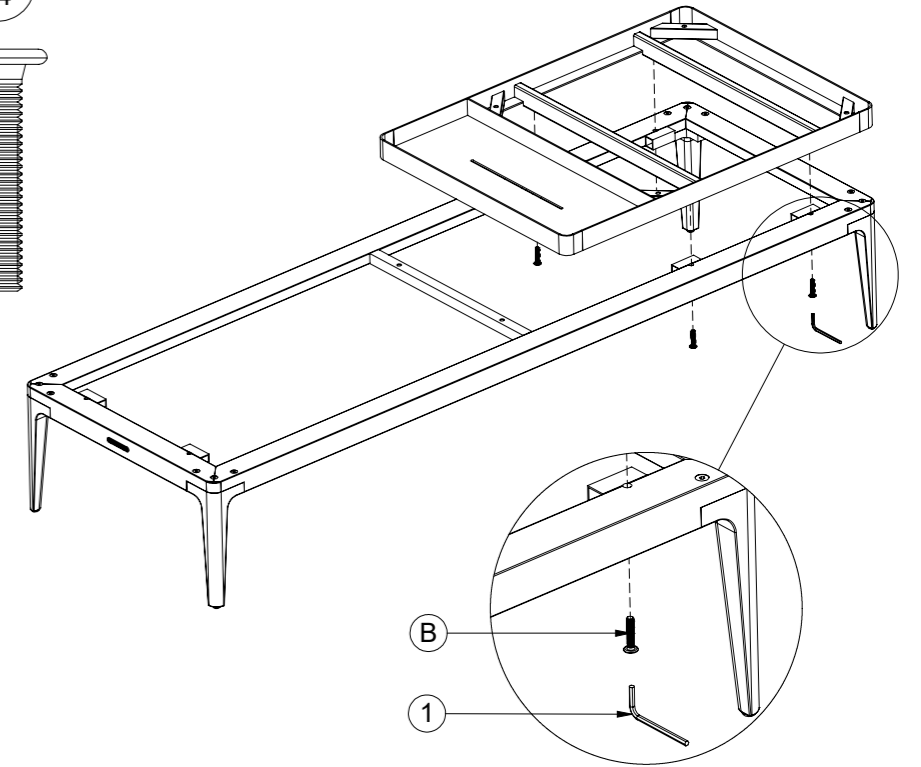

GLOSTER

718CFM / 718CFW

Grid Coffee Table Frame 151 cm x 50 cm incl Tray

1

2

3

x4

Usage

Teak Top
7176

Usage

Ceramic Top
7182 / 7185 / 7187