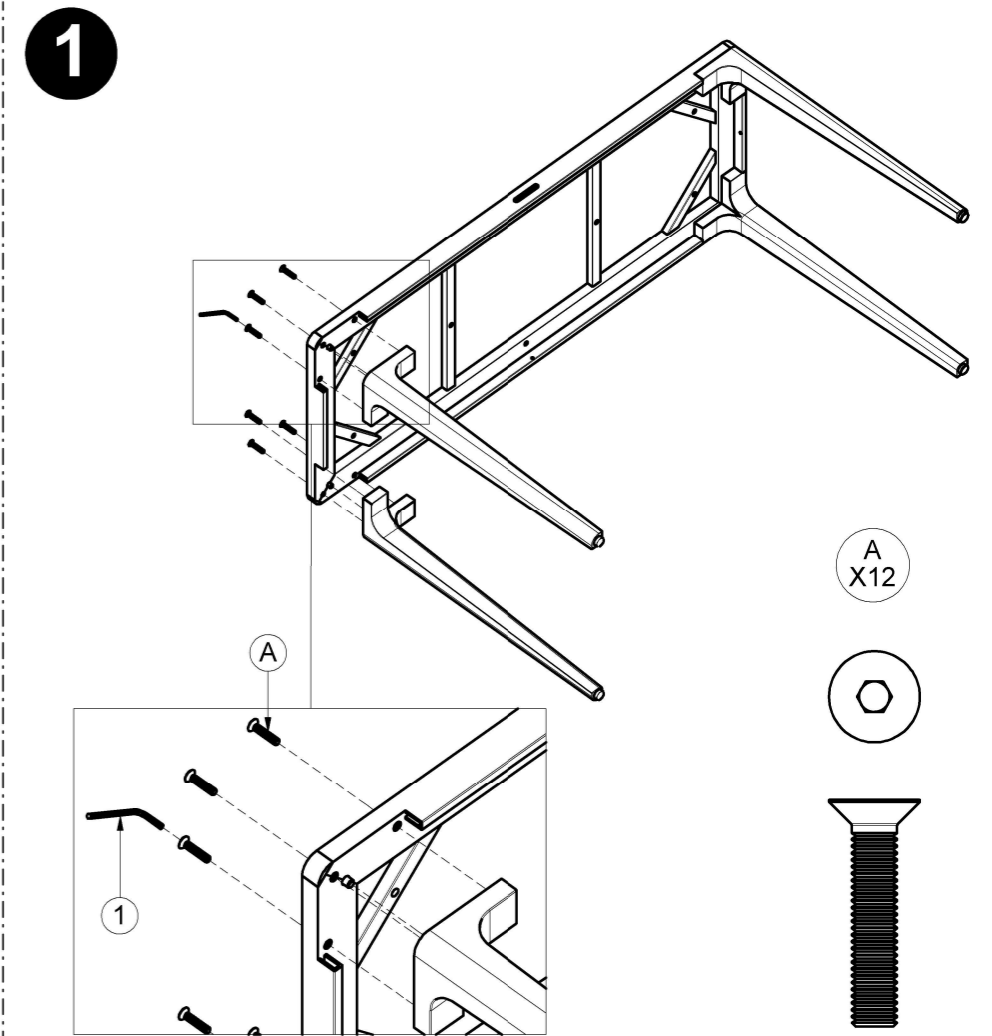

GRID CONSOLE TABLE TEAK TOP

ASSEMBLY GUIDE

 GLOSTER

DISTRIBUTED IN THE USA BY:

Gloster Furniture
1075 Fulp Industrial Road
PO Box 738
South Boston
VA 24592
USA

DISTRIBUTED IN EUROPE AND ROW BY:

Gloster Furniture GmbH
Zeppelinstrasse 22
21337 Luneburg
Germany
Tel. +49 (0)4131 287530