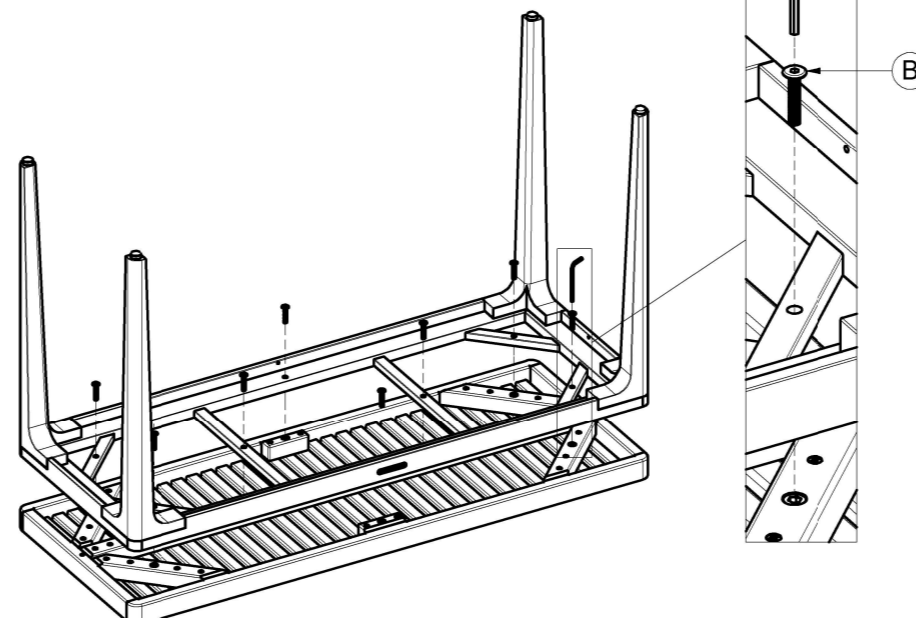

2 103377 / 103378