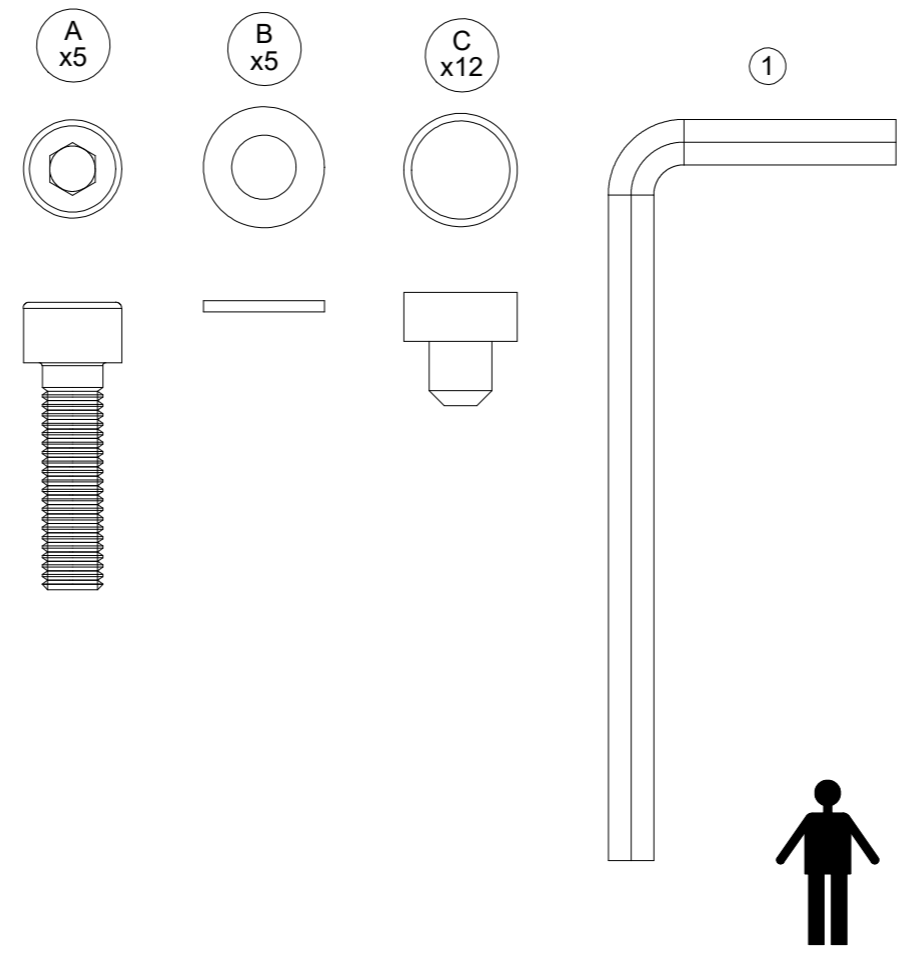

Warranty
www.gloster.com

GRID PLATFORM

206 CM X 26 CM

FRAME + CERAMIC TOP

ASSEMBLY GUIDE

DISTRIBUTED IN THE USA BY:

Gloster Furniture
 1075 Fulp Industrial Road
 PO Box 738
 South Boston
 VA 24592
 USA

DISTRIBUTED IN EUROPE AND ROW BY: