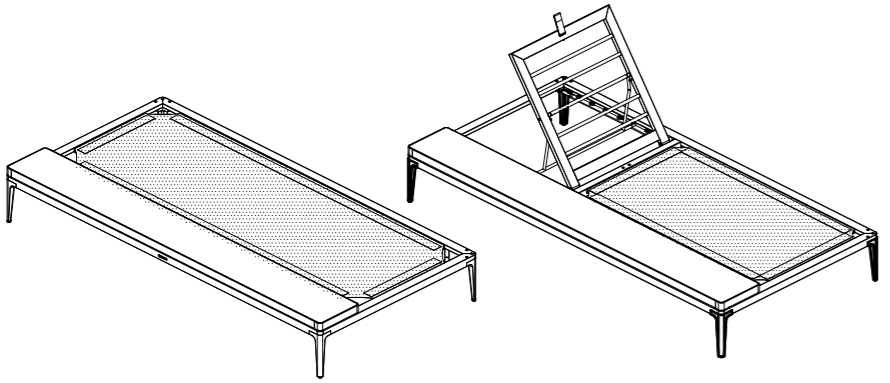

Warranty
www.gloster.com

GRID PLATFORM

206 CM X 26 CM

FRAME + CERAMIC TOP

ASSEMBLY GUIDE

DISTRIBUTED IN THE USA BY:

Gloster Furniture
 1075 Fulp Industrial Road
 PO Box 738
 South Boston
 VA 24592
 USA

DISTRIBUTED IN EUROPE AND ROW BY: