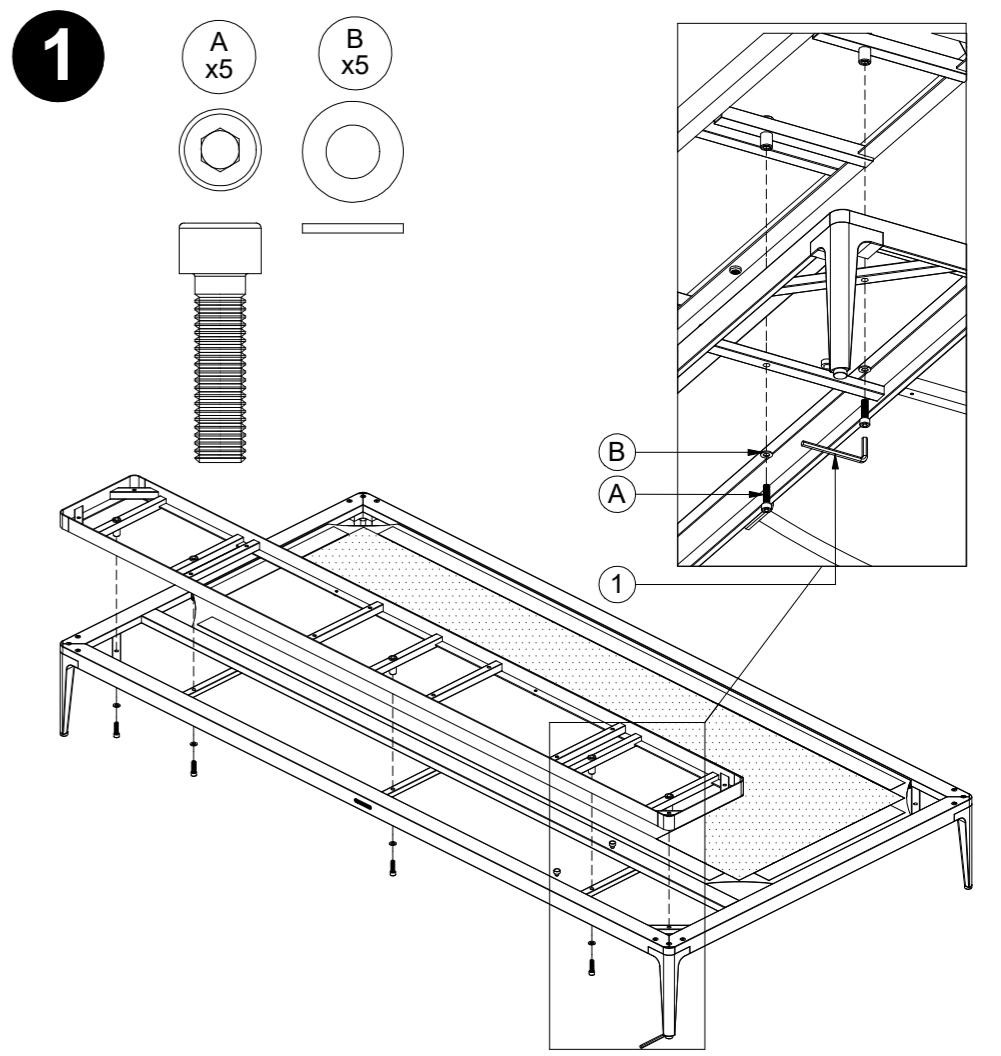

Warranty
www.gloster.com

GRID PLATFORM

206 CM X 26 CM

FRAME + CERAMIC TOP

ASSEMBLY GUIDE

DISTRIBUTED IN THE USA BY:

Gloster Furniture
 1075 Fulp Industrial Road
 PO Box 738
 South Boston
 VA 24592
 USA

DISTRIBUTED IN EUROPE AND ROW BY: