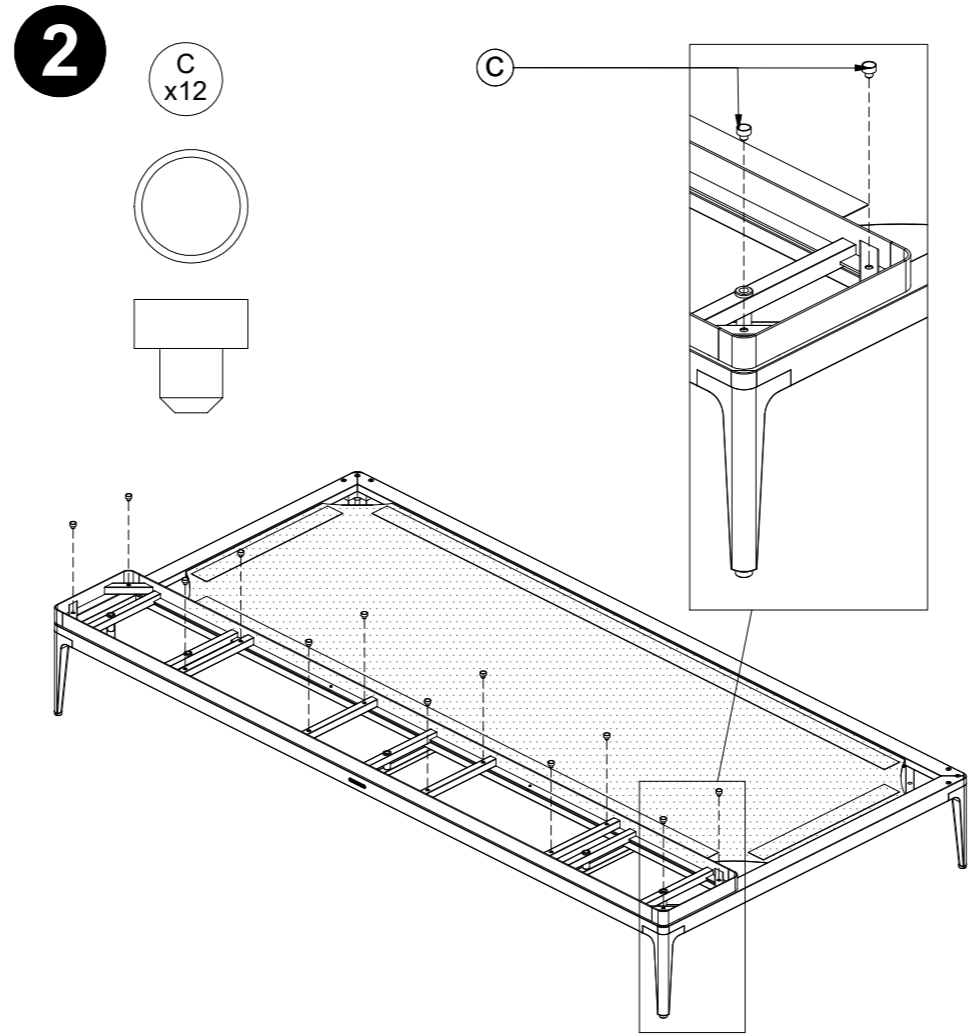

GENERAL SAFETY GUIDELINES

IMPORTANT, RETAIN FOR FUTURE REFERENCE: READ CAREFULLY

Keep this guide for future reference, do not throw away.
This product is suitable for use in both residential and contract environments.

Warranty
www.gloster.com