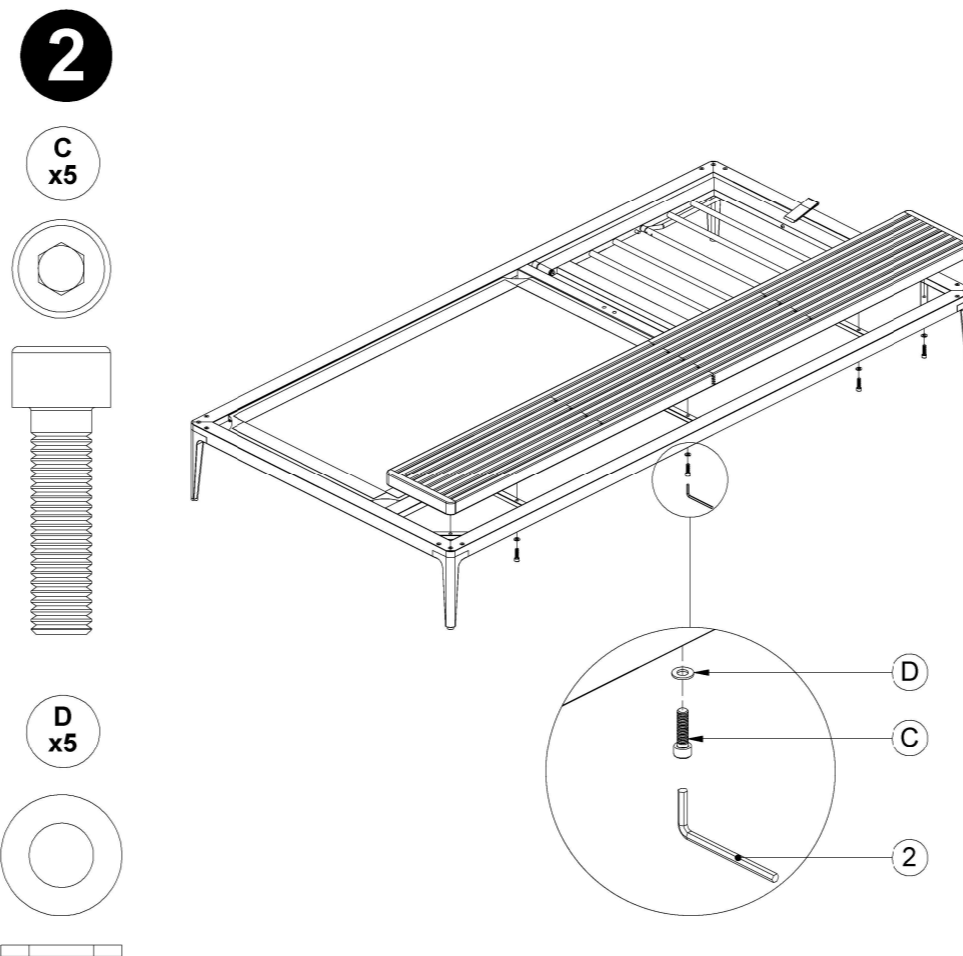

GRID LEFT / RIGHT CHAISE UNIT TEAK

ASSEMBLY GUIDE

DISTRIBUTED IN THE USA BY:

Gloster Furniture
1075 Fulp Industrial Road
PO Box 738
South Boston
VA 24592
USA

DISTRIBUTED IN EUROPE AND ROW BY:

Gloster Furniture GmbH
Zeppelinsrasse 22
21337 Luneburg
Germany
Tel. +49 (0)4131 287530

Warranty
www.gloster.com

GRID PLATFORM

206 CM X 26 CM

FRAME + CERAMIC TOP

ASSEMBLY GUIDE

DISTRIBUTED IN THE USA BY:

Gloster Furniture
 1075 Fulp Industrial Road
 PO Box 738
 South Boston
 VA 24592
 USA

DISTRIBUTED IN EUROPE AND ROW BY: