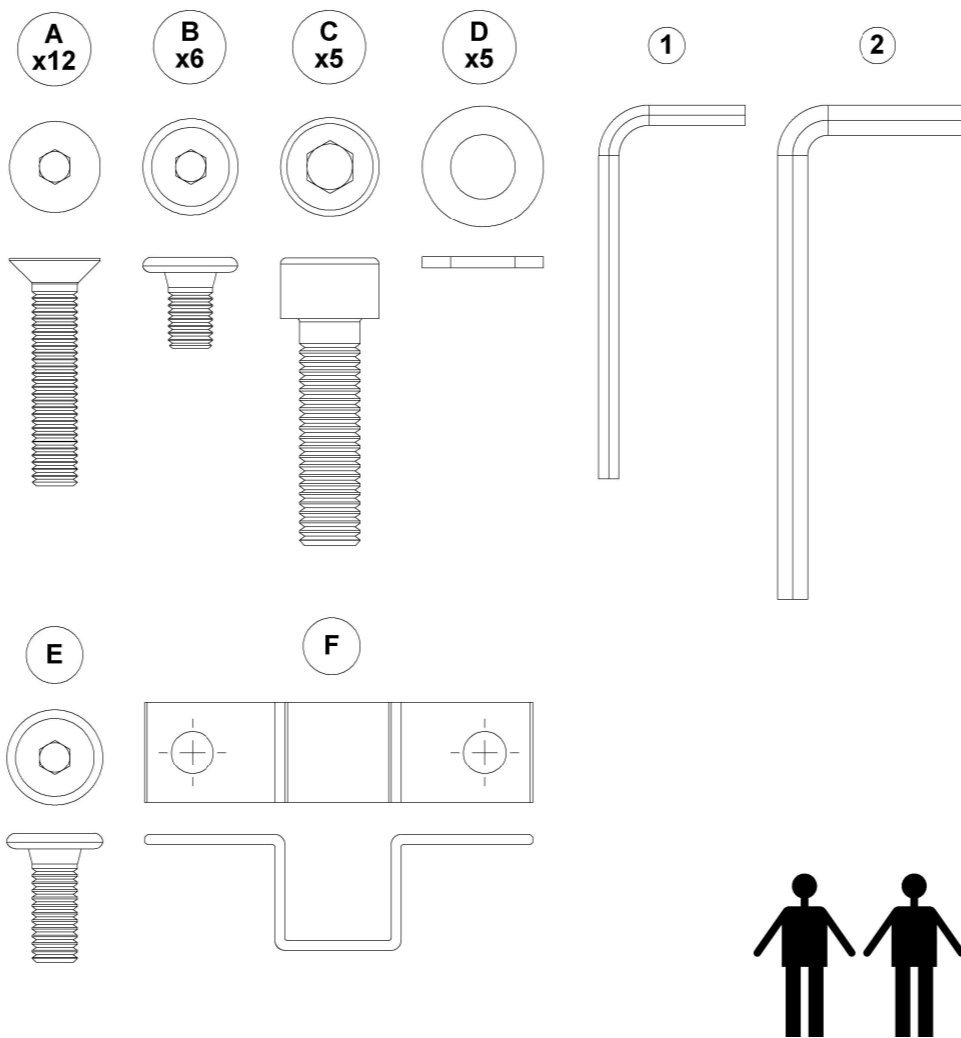

GRID LEFT / RIGHT CHAISE UNIT TEAK

ASSEMBLY GUIDE

DISTRIBUTED IN THE USA BY:

Gloster Furniture
1075 Fulp Industrial Road
PO Box 738
South Boston
VA 24592
USA

DISTRIBUTED IN EUROPE AND ROW BY:

Gloster Furniture GmbH
Zeppelinsrasse 22
21337 Luneburg
Germany
Tel. +49 (0)4131 287530

Warranty
www.gloster.com

GRID PLATFORM

206 CM X 26 CM

FRAME + CERAMIC TOP

ASSEMBLY GUIDE

DISTRIBUTED IN THE USA BY:

Gloster Furniture
 1075 Fulp Industrial Road
 PO Box 738
 South Boston
 VA 24592
 USA

DISTRIBUTED IN EUROPE AND ROW BY: