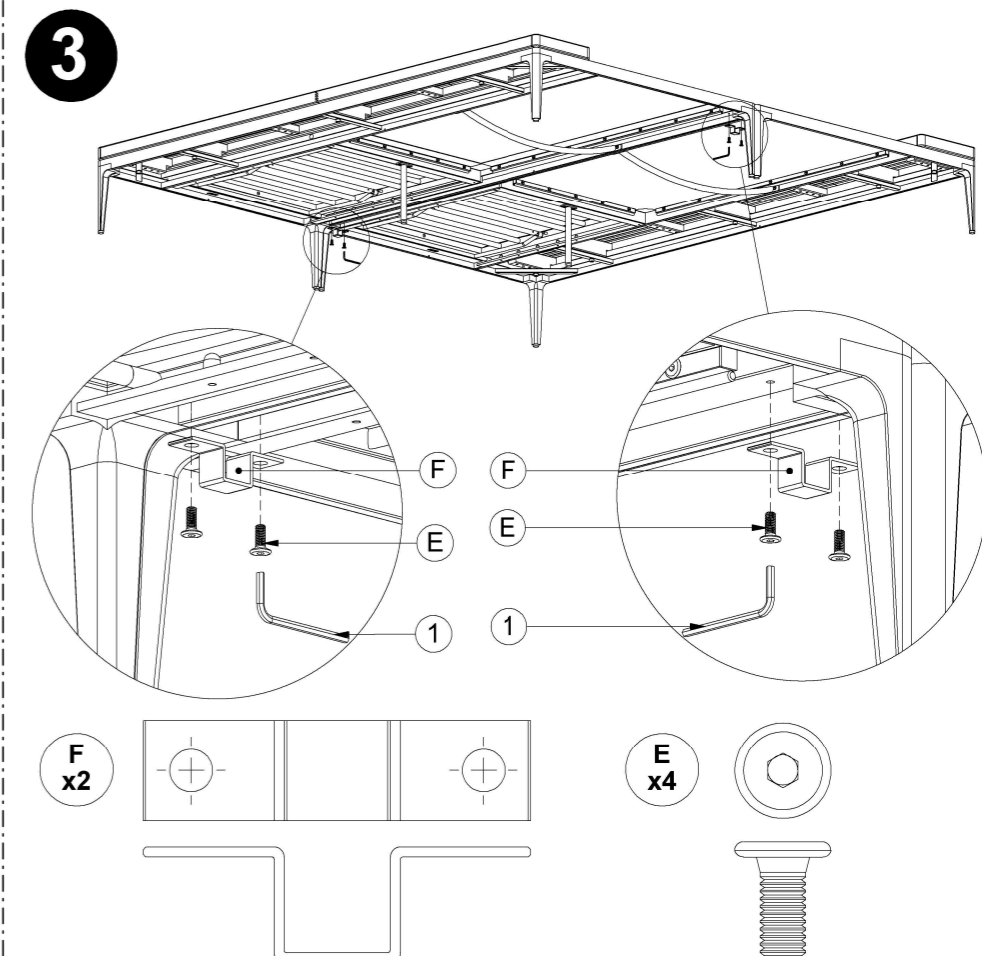

Warranty
www.gloster.com

GRID PLATFORM

206 CM X 26 CM

FRAME + CERAMIC TOP

ASSEMBLY GUIDE

DISTRIBUTED IN THE USA BY:

Gloster Furniture
 1075 Fulp Industrial Road
 PO Box 738
 South Boston
 VA 24592
 USA

DISTRIBUTED IN EUROPE AND ROW BY: