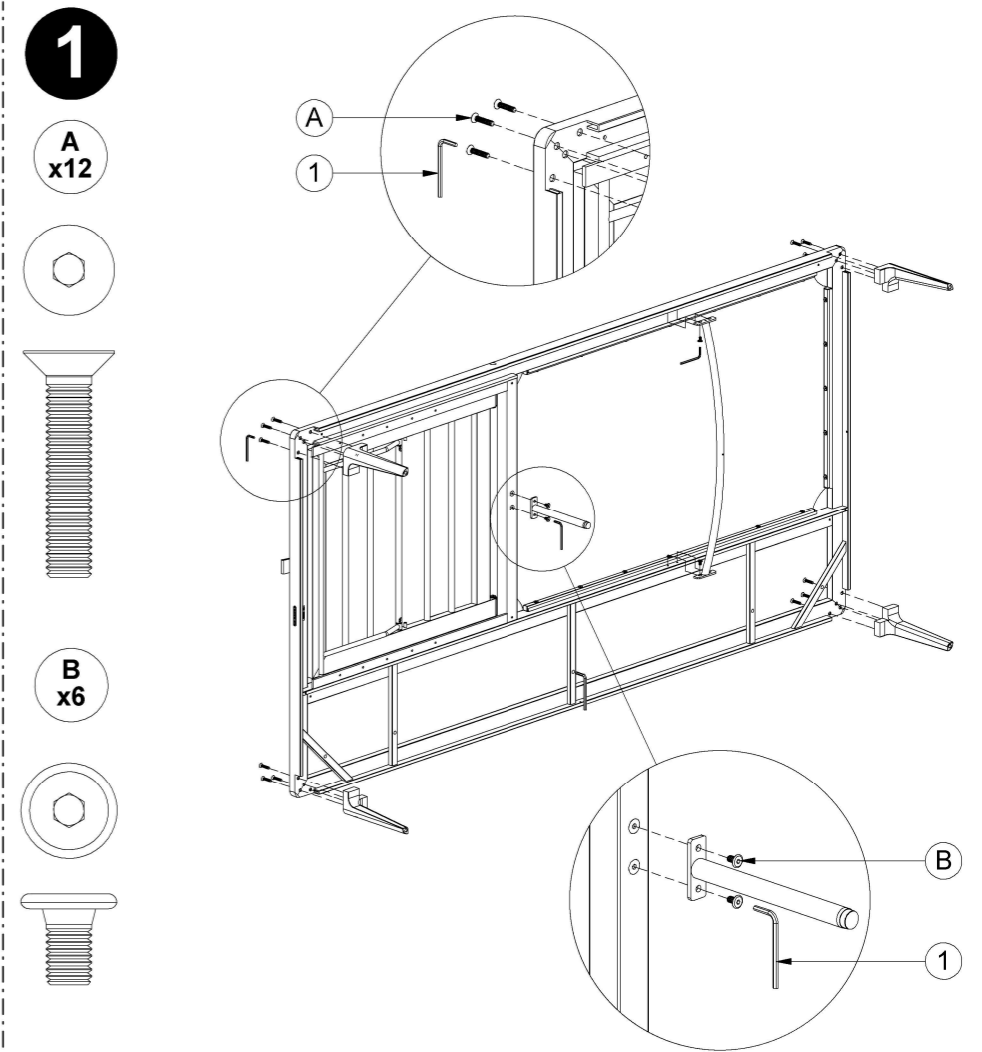

GRID LEFT / RIGHT CHAISE UNIT TEAK

ASSEMBLY GUIDE

DISTRIBUTED IN THE USA BY:

Gloster Furniture
1075 Fulp Industrial Road
PO Box 738
South Boston
VA 24592
USA

DISTRIBUTED IN EUROPE AND ROW BY:

Gloster Furniture GmbH
Zeppelinsrasse 22
21337 Luneburg
Germany
Tel. +49 (0)4131 287530

Warranty
www.gloster.com

GRID PLATFORM

206 CM X 26 CM

FRAME + CERAMIC TOP

ASSEMBLY GUIDE

DISTRIBUTED IN THE USA BY:

Gloster Furniture
 1075 Fulp Industrial Road
 PO Box 738
 South Boston
 VA 24592
 USA

DISTRIBUTED IN EUROPE AND ROW BY: