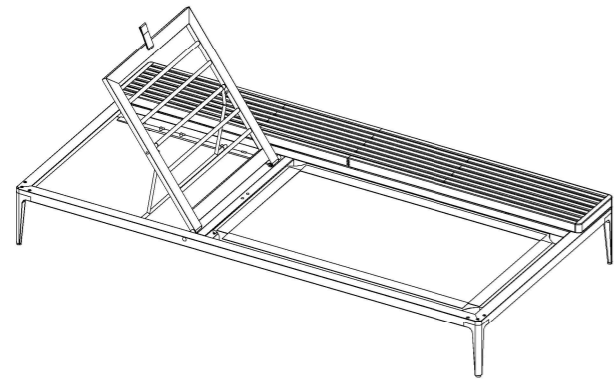

GRID LEFT / RIGHT CHAISE UNIT TEAK

ASSEMBLY GUIDE

DISTRIBUTED IN THE USA BY:

Gloster Furniture
1075 Fulp Industrial Road
PO Box 738
South Boston
VA 24592
USA

DISTRIBUTED IN EUROPE AND ROW BY:

Gloster Furniture GmbH
Zeppelinsrasse 22
21337 Luneburg
Germany
Tel. +49 (0)4131 287530

Warranty
www.gloster.com

GRID PLATFORM

206 CM X 26 CM

FRAME + CERAMIC TOP

ASSEMBLY GUIDE

DISTRIBUTED IN THE USA BY:

Gloster Furniture
 1075 Fulp Industrial Road
 PO Box 738
 South Boston
 VA 24592
 USA

DISTRIBUTED IN EUROPE AND ROW BY: