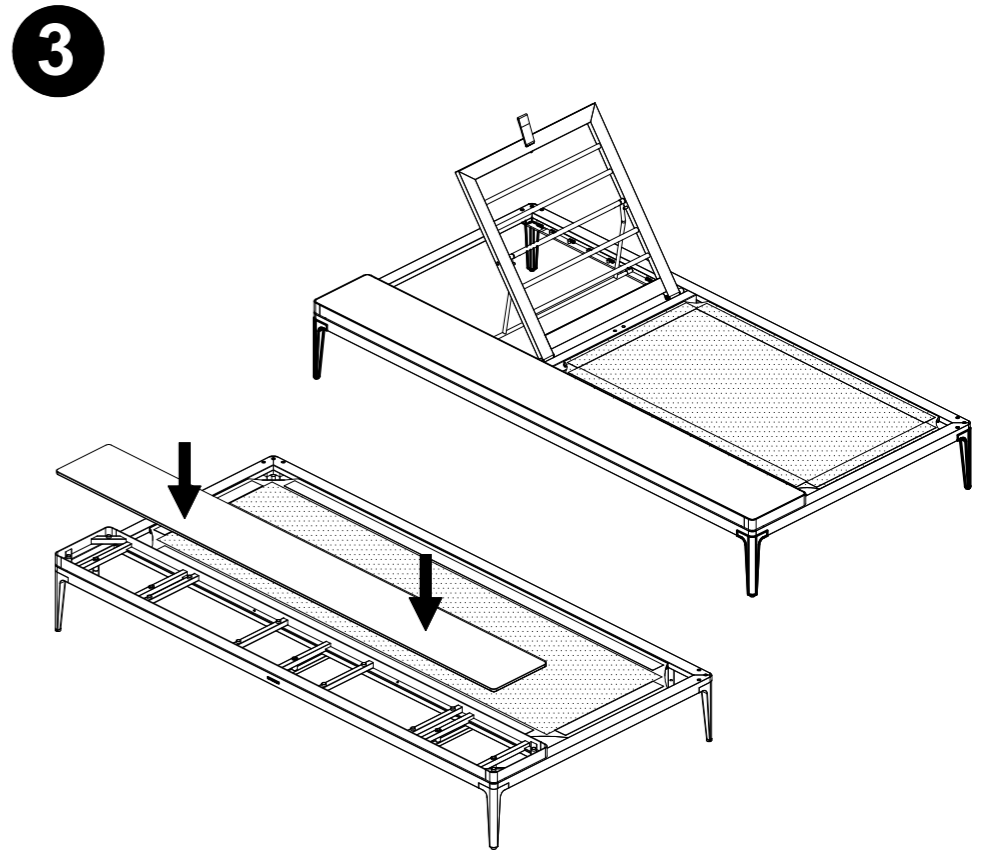

GENERAL SAFETY GUIDELINES

IMPORTANT, RETAIN FOR FUTURE REFERENCE: READ CAREFULLY

Keep this guide for future reference, do not throw away.
This product is suitable for use in both residential and contract environments.

Warranty
www.gloster.com