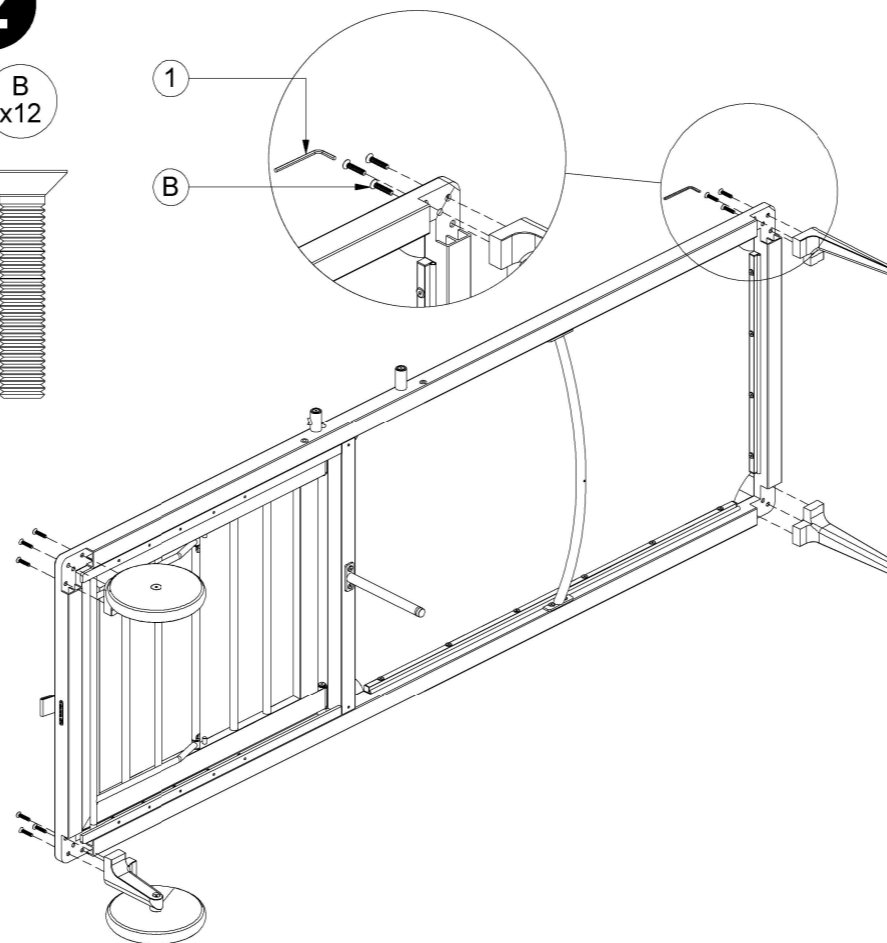

GENERAL SAFETY GUIDELINES

Read this guide carefully before using the product.
Keep this guide for future reference, do not throw away.
Only use the product in accordance with these instructions. Failure to follow the instructions contained within the user guide can result in damage to the product, and the warranty will become void.
Any responsibility is disclaimed due to incorrect use of the product.
This product is suitable for use in both residential and contract environments.

Warranty
www.gloster.com

2