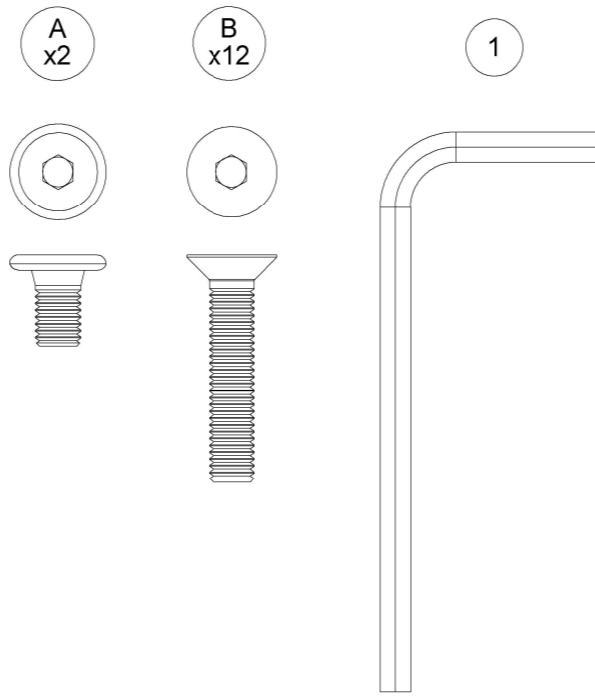

GRID LOUNGER

ASSEMBLY GUIDE

1

DISTRIBUTED IN THE USA BY:

Gloster Furniture
1075 Fulp Industrial Road
PO Box 738
South Boston
VA 24592
USA

DISTRIBUTED IN EUROPE AND ROW BY:

Gloster Furniture GmbH
Zeppelinstrasse 22
21337 Luneburg
Germany
Tel. +49 (0)4131 287530