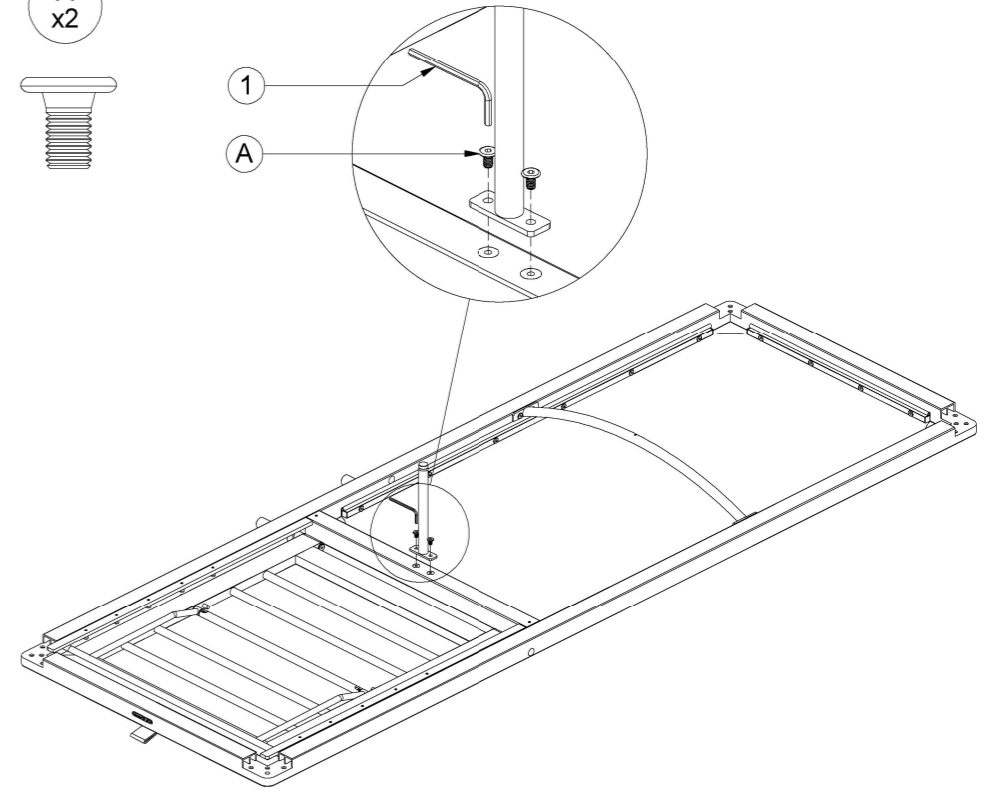

GRID LOUNGER

ASSEMBLY GUIDE

1

DISTRIBUTED IN THE USA BY:

Gloster Furniture
1075 Fulp Industrial Road
PO Box 738
South Boston
VA 24592
USA

DISTRIBUTED IN EUROPE AND ROW BY:

Gloster Furniture GmbH
Zeppelinstrasse 22
21337 Luneburg
Germany
Tel. +49 (0)4131 287530