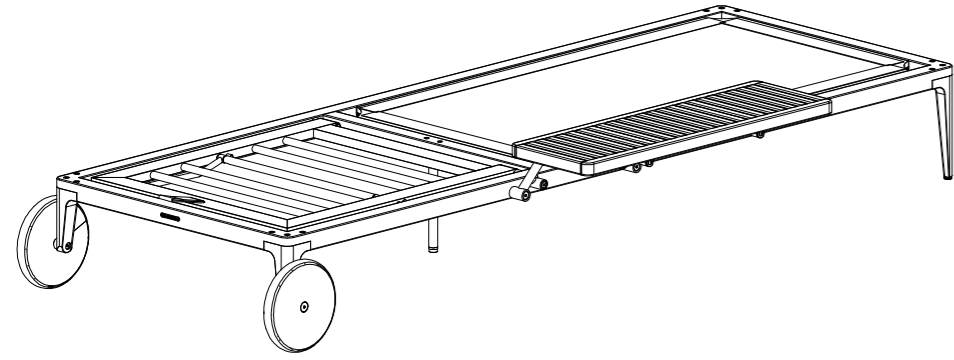

4

www.gloster.com