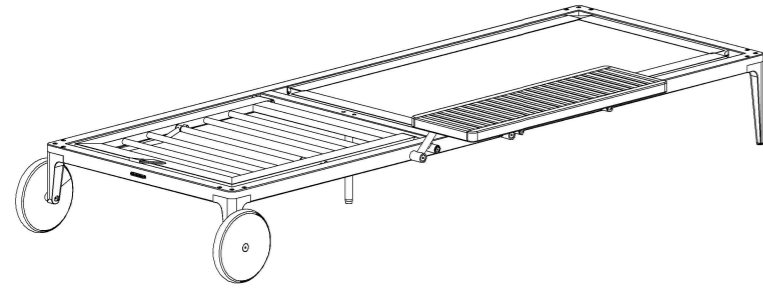

GRID LOUNGER

ASSEMBLY GUIDE

1

DISTRIBUTED IN THE USA BY:

Gloster Furniture
1075 Fulp Industrial Road
PO Box 738
South Boston
VA 24592
USA

DISTRIBUTED IN EUROPE AND ROW BY:

Gloster Furniture GmbH
Zeppelinstrasse 22
21337 Luneburg
Germany
Tel. +49 (0)4131 287530