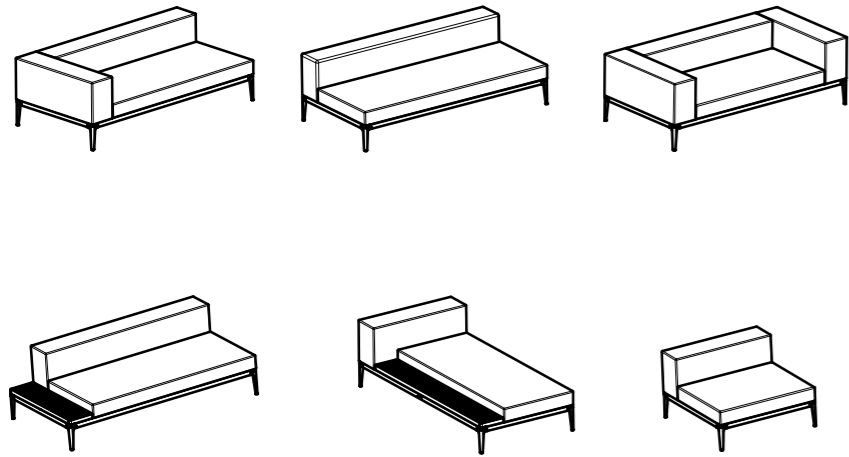

Warranty
www.gloster.com

2 LINKAGE

3 LINKAGE

GRID COVER

ASSEMBLY GUIDE

DISTRIBUTED IN THE USA BY:

Gloster Furniture
1075 Fulp Industrial Road
PO Box 738
South Boston
VA 24592
USA

DISTRIBUTED IN EUROPE AND ROW BY: