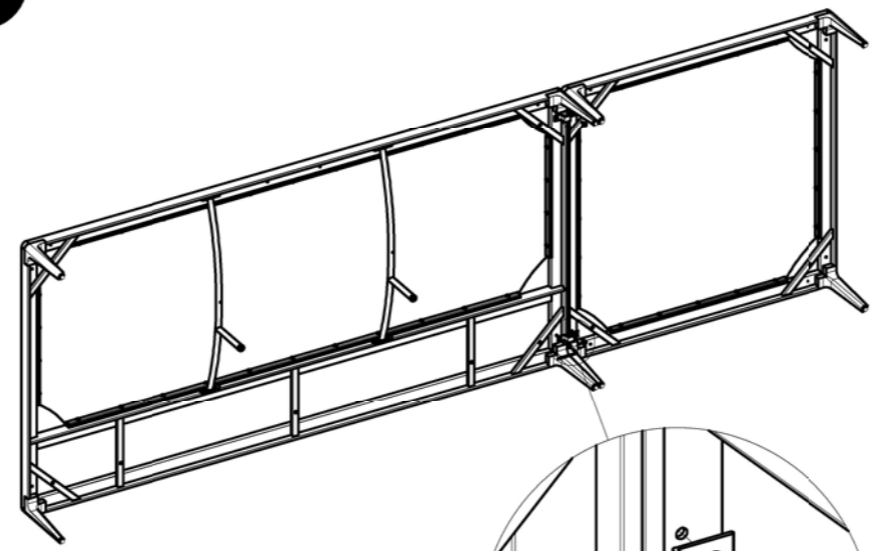

GRID BASE FRAME 103 CM X 103 CM
GRID MODULAR SEAT FRAME 122 CM X 103 CM
GRID SMALL CORNER UNIT
ASSEMBLY GUIDE

DISTRIBUTED IN THE USA BY:

Gloster Furniture
1075 Fulp Industrial Road
PO Box 738
South Boston
VA 24592
USA

DISTRIBUTED IN EUROPE AND ROW BY:

Gloster Furniture GmbH
Zeppelinsrasse 22
21337 Lüneburg
Germany
Tel. +49 (0)4131 287530

GENERAL SAFETY GUIDELINES

Read this guide carefully before using the product.
Keep this guide for future reference, do not throw away.
Only use the product in accordance with these instructions. Failure to follow the instructions contained
Within the user guide can result in damage to the product, and the warranty will become void.
Any responsibility is disclaimed due incorrect use of the product.
This product is suitable for use in both residential and contract environments.

Warranty
www.gloster.com

2 LINKAGE

3 LINKAGE