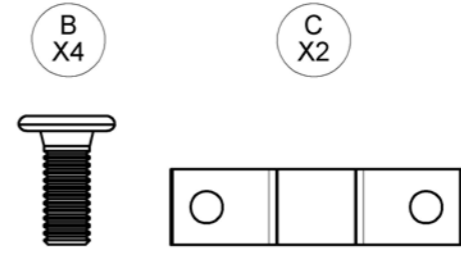

GRID BASE FRAME 103 CM X 103 CM
GRID MODULAR SEAT FRAME 122 CM X 103 CM
GRID SMALL CORNER UNIT
ASSEMBLY GUIDE

DISTRIBUTED IN THE USA BY:

Gloster Furniture
1075 Fulp Industrial Road
PO Box 738
South Boston
VA 24592
USA

DISTRIBUTED IN EUROPE AND ROW BY:

Gloster Furniture GmbH
Zeppelinsrasse 22
21337 Lüneburg
Germany
Tel. +49 (0)4131 287530

GENERAL SAFETY GUIDELINES

Read this guide carefully before using the product.
Keep this guide for future reference, do not throw away.
Only use the product in accordance with these instructions. Failure to follow the instructions contained
Within the user guide can result in damage to the product, and the warranty will become void.
Any responsibility is disclaimed due incorrect use of the product.
This product is suitable for use in both residential and contract environments.

Warranty
www.gloster.com

2 LINKAGE

3 LINKAGE