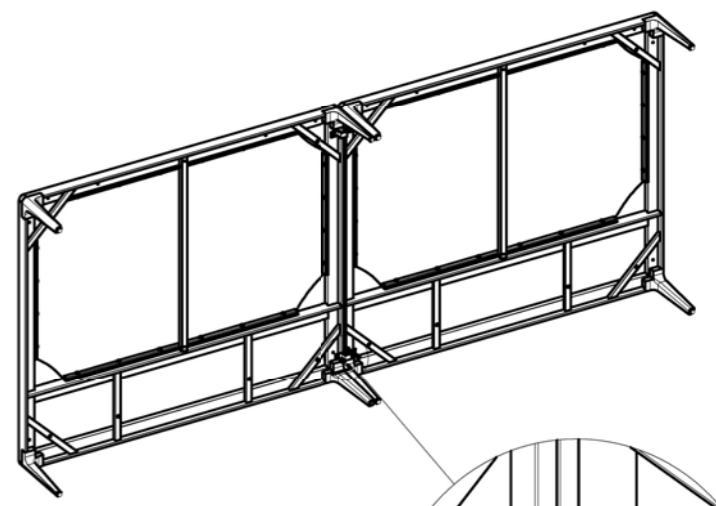

GRID BASE FRAME 103 CM X 103 CM
GRID MODULAR SEAT FRAME 122 CM X 103 CM
GRID SMALL CORNER UNIT
ASSEMBLY GUIDE

DISTRIBUTED IN THE USA BY:

Gloster Furniture
1075 Fulp Industrial Road
PO Box 738
South Boston
VA 24592
USA

DISTRIBUTED IN EUROPE AND ROW BY:

Gloster Furniture GmbH
Zeppelinsrasse 22
21337 Lüneburg
Germany
Tel. +49 (0)4131 287530

GENERAL SAFETY GUIDELINES

Read this guide carefully before using the product.
Keep this guide for future reference, do not throw away.
Only use the product in accordance with these instructions. Failure to follow the instructions contained
Within the user guide can result in damage to the product, and the warranty will become void.
Any responsibility is disclaimed due incorrect use of the product.
This product is suitable for use in both residential and contract environments.

Warranty
www.gloster.com

2 LINKAGE

3 LINKAGE