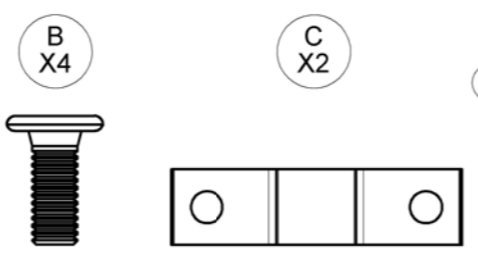

GRID BASE FRAME 103 CM X 103 CM
GRID MODULAR SEAT FRAME 122 CM X 103 CM
GRID SMALL CORNER UNIT
ASSEMBLY GUIDE

DISTRIBUTED IN THE USA BY:

Gloster Furniture
1075 Fulp Industrial Road
PO Box 738
South Boston
VA 24592
USA

DISTRIBUTED IN EUROPE AND ROW BY:

Gloster Furniture GmbH
Zeppelinsrasse 22
21337 Lüneburg
Germany
Tel. +49 (0)4131 287530

GENERAL SAFETY GUIDELINES

Read this guide carefully before using the product.
Keep this guide for future reference, do not throw away.
Only use the product in accordance with these instructions. Failure to follow the instructions contained
Within the user guide can result in damage to the product, and the warranty will become void.
Any responsibility is disclaimed due incorrect use of the product.
This product is suitable for use in both residential and contract environments.

Warranty
www.gloster.com

2 LINKAGE

3 LINKAGE