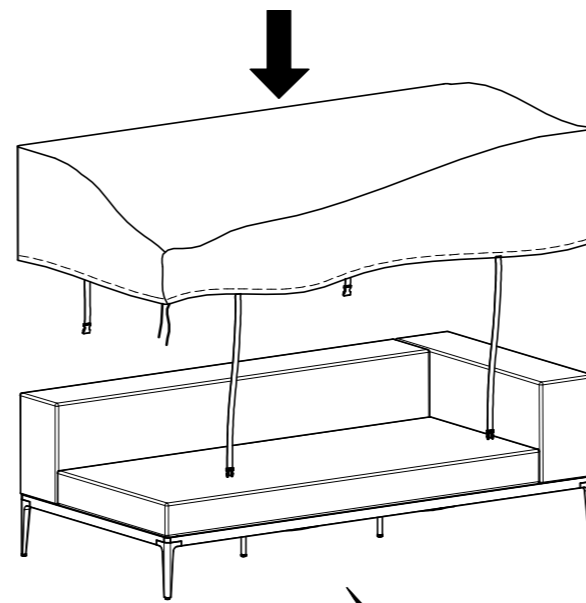

GRID COVER

ASSEMBLY GUIDE

DISTRIBUTED IN THE USA BY:

Gloster Furniture
1075 Fulp Industrial Road
PO Box 738
South Boston
VA 24592
USA

DISTRIBUTED IN EUROPE AND ROW BY:

Gloster Furniture GmbH
Zeppelinsrasse 22
21337 Lüneburg
Germany
Tel. +49 (0)4131 287530

GENERAL SAFETY GUIDELINES

Read this guide carefully before using the product.
Keep this guide for future reference, do not throw away.
Only use the product in accordance with these instructions. Failure to follow the instructions contained
Within the user guide can result in damage to the product, and the warranty will become void.
Any responsibility is disclaimed due incorrect use of the product.

Warranty
www.gloster.com

Snap!