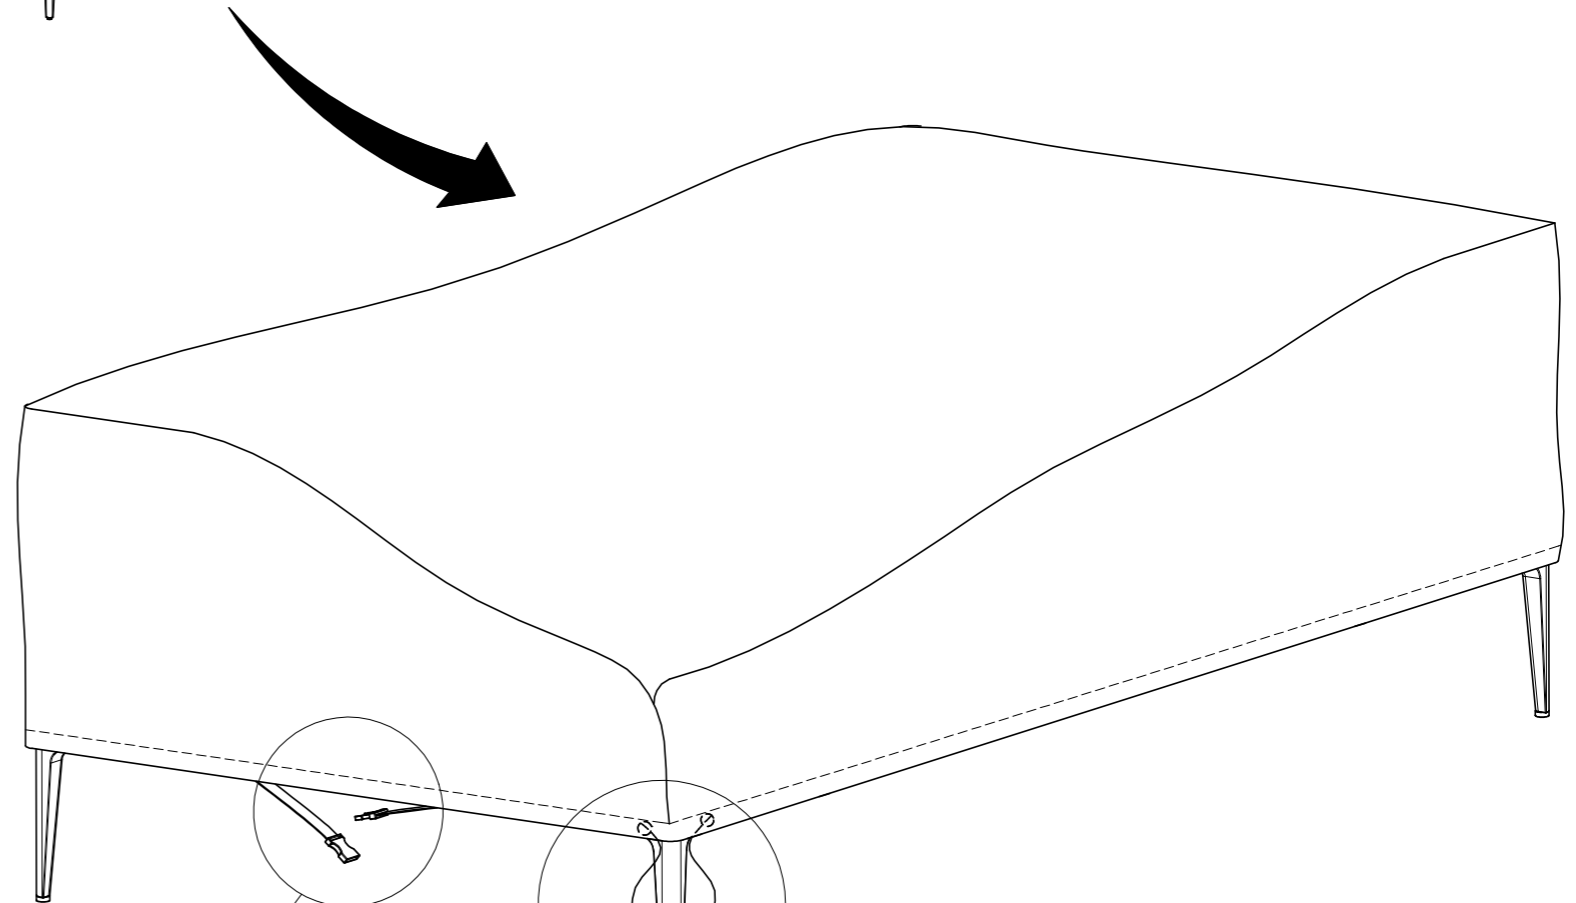

GRID COVER

ASSEMBLY GUIDE

DISTRIBUTED IN THE USA BY:

Gloster Furniture
1075 Fulp Industrial Road
PO Box 738
South Boston
VA 24592
USA

DISTRIBUTED IN EUROPE AND ROW BY:

Gloster Furniture GmbH
Zeppelinsrasse 22
21337 Lüneburg
Germany
Tel. +49 (0)4131 287530

GENERAL SAFETY GUIDELINES

Read this guide carefully before using the product.
Keep this guide for future reference, do not throw away.
Only use the product in accordance with these instructions. Failure to follow the instructions contained
Within the user guide can result in damage to the product, and the warranty will become void.
Any responsibility is disclaimed due incorrect use of the product.

Warranty
www.gloster.com

Snap!