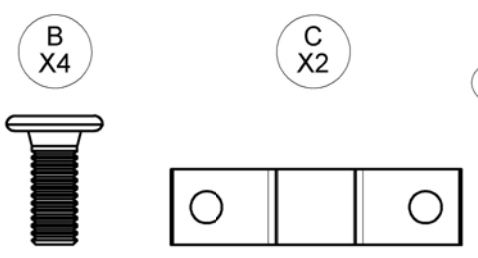

GRID BASE FRAME 103 CM X 103 CM
GRID MODULAR SEAT FRAME 122 CM X 103 CM
GRID SMALL CORNER UNIT
ASSEMBLY GUIDE

DISTRIBUTED IN THE USA BY:

Gloster Furniture
1075 Fulp Industrial Road
PO Box 738
South Boston
VA 24592
USA

DISTRIBUTED IN EUROPE AND ROW BY:

Gloster Furniture GmbH
Zeppelinsrasse 22
21337 Lüneburg
Germany
Tel. +49 (0)4131 287530

GENERAL SAFETY GUIDELINES

Read this guide carefully before using the product.
Keep this guide for future reference, do not throw away.
Only use the product in accordance with these instructions. Failure to follow the instructions contained
Within the user guide can result in damage to the product, and the warranty will become void.
Any responsibility is disclaimed due incorrect use of the product.
This product is suitable for use in both residential and contract environments.

Warranty
www.gloster.com

2 LINKAGE

3 LINKAGE