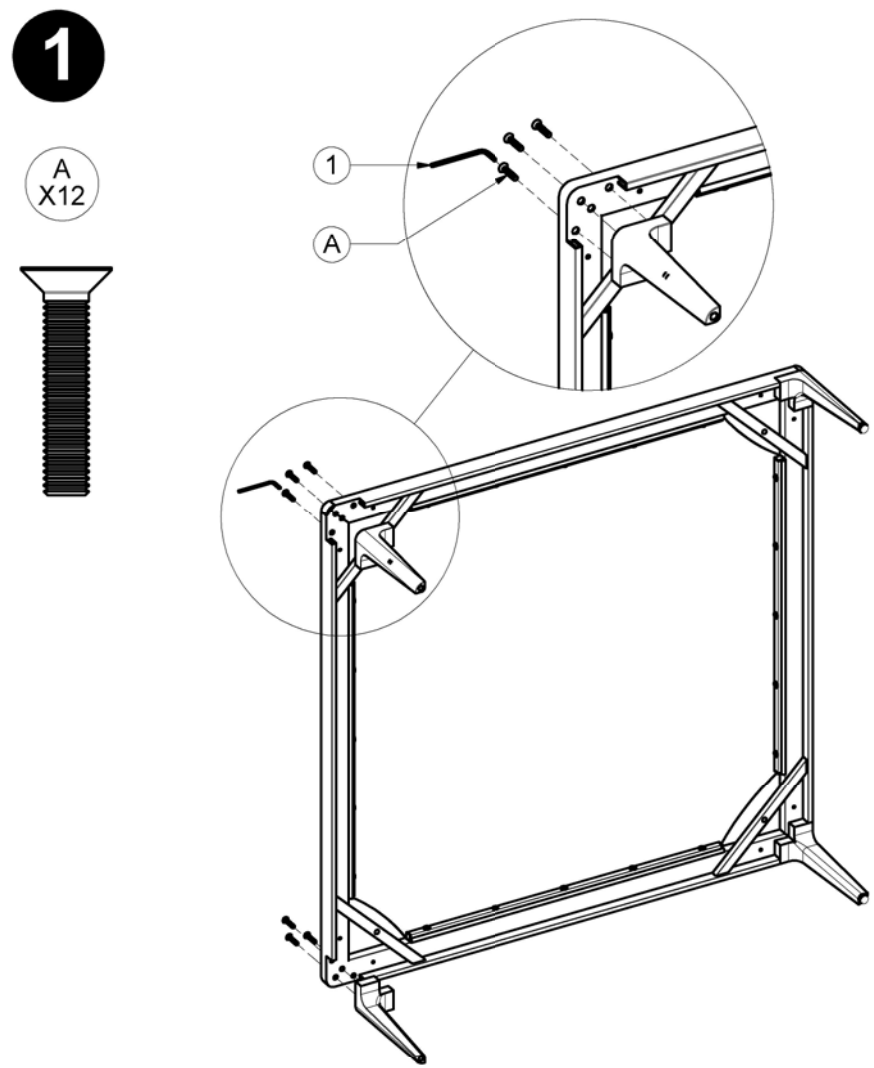

GRID BASE FRAME 103 CM X 103 CM
 GRID MODULAR SEAT FRAME 122 CM X 103 CM
 GRID SMALL CORNER UNIT
 ASSEMBLY GUIDE

DISTRIBUTED IN THE USA BY:

Gloster Furniture
 1075 Fulp Industrial Road
 PO Box 738
 South Boston
 VA 24592
 USA