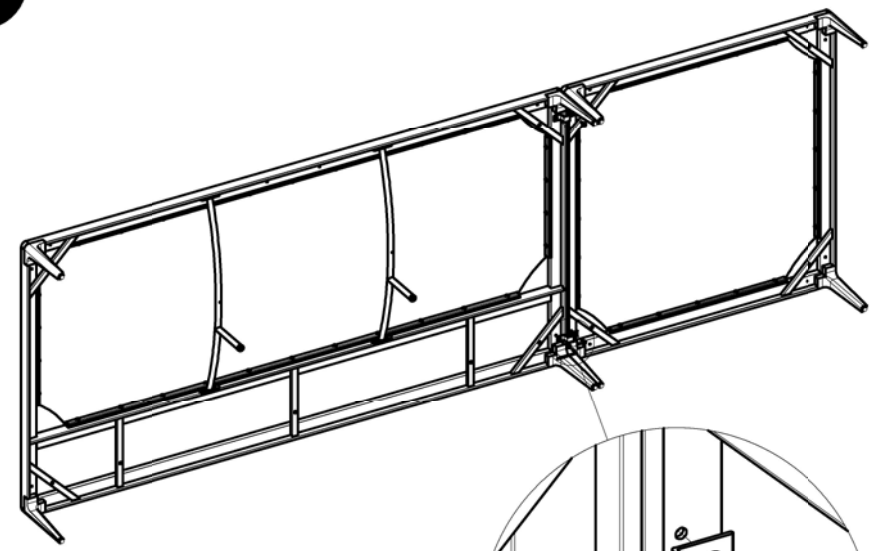

GRID BASE FRAME 103 CM X 103 CM
GRID MODULAR SEAT FRAME 122 CM X 103 CM
GRID SMALL CORNER UNIT
ASSEMBLY GUIDE

DISTRIBUTED IN THE USA BY:

Gloster Furniture
1075 Fulp Industrial Road
PO Box 738
South Boston
VA 24592
USA

DISTRIBUTED IN EUROPE AND ROW BY:

Gloster Furniture GmbH
Zeppelinsrasse 22
21337 Lüneburg
Germany
Tel. +49 (0)4131 287530

GENERAL SAFETY GUIDELINES

Read this guide carefully before using the product.
Keep this guide for future reference, do not throw away.
Only use the product in accordance with these instructions. Failure to follow the instructions contained
Within the user guide can result in damage to the product, and the warranty will become void.
Any responsibility is disclaimed due incorrect use of the product.
This product is suitable for use in both residential and contract environments.

Warranty
www.gloster.com

2 LINKAGE

3 LINKAGE