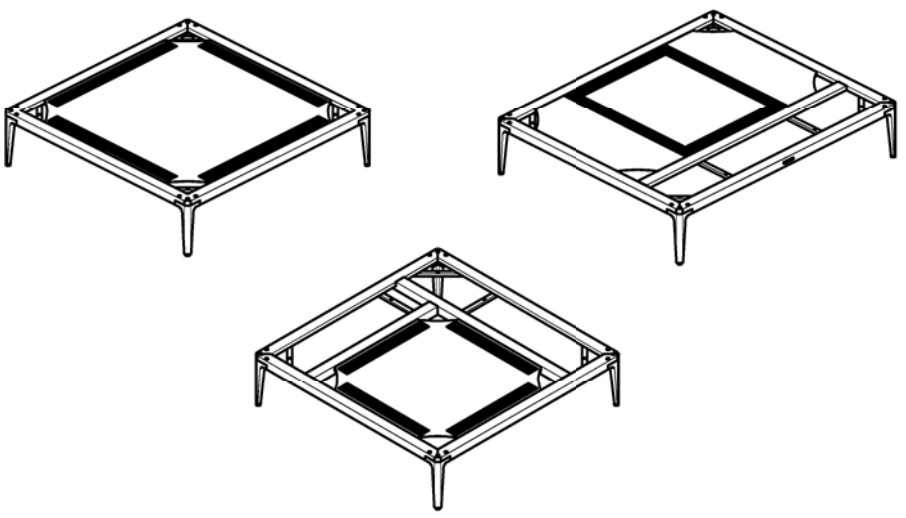

GRID BASE FRAME 103 CM X 103 CM
 GRID MODULAR SEAT FRAME 122 CM X 103 CM
 GRID SMALL CORNER UNIT
 ASSEMBLY GUIDE

DISTRIBUTED IN THE USA BY:

Gloster Furniture
 1075 Fulp Industrial Road
 PO Box 738
 South Boston
 VA 24592
 USA