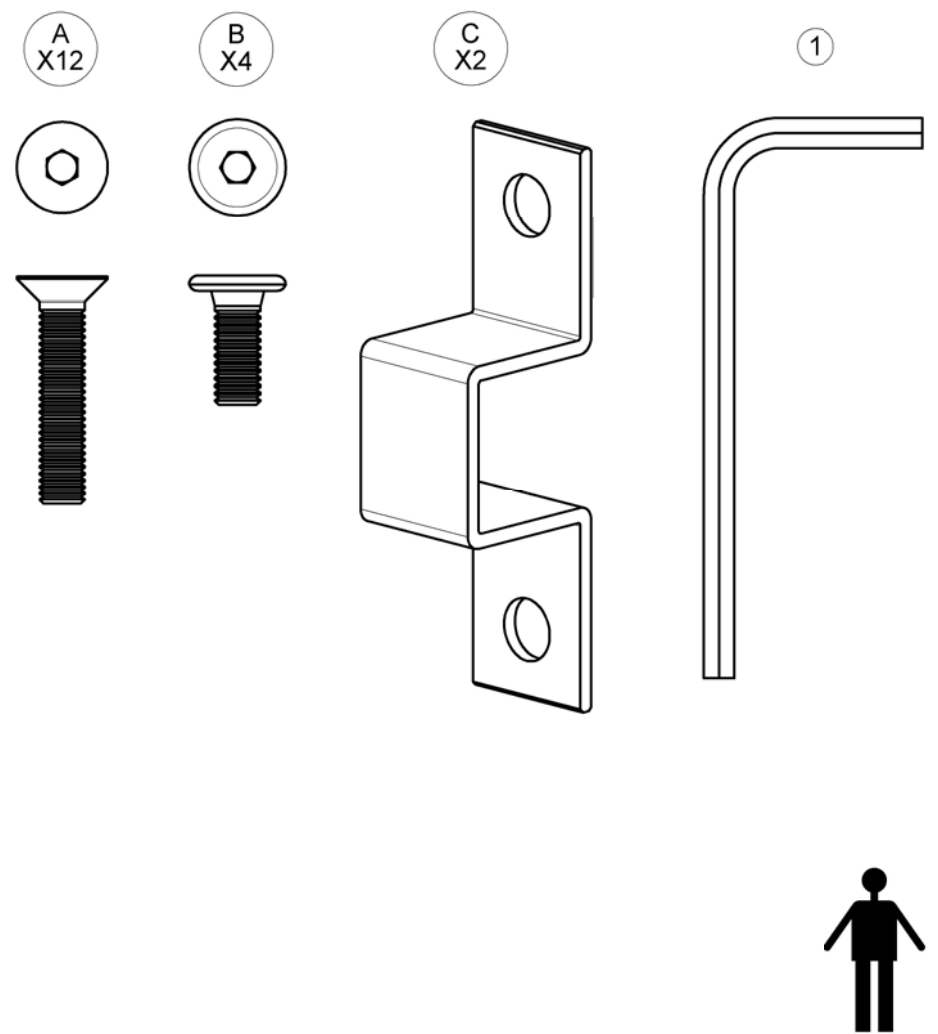

GRID BASE FRAME 103 CM X 103 CM
 GRID MODULAR SEAT FRAME 122 CM X 103 CM
 GRID SMALL CORNER UNIT
 ASSEMBLY GUIDE

DISTRIBUTED IN THE USA BY:

Gloster Furniture
 1075 Fulp Industrial Road
 PO Box 738
 South Boston
 VA 24592
 USA