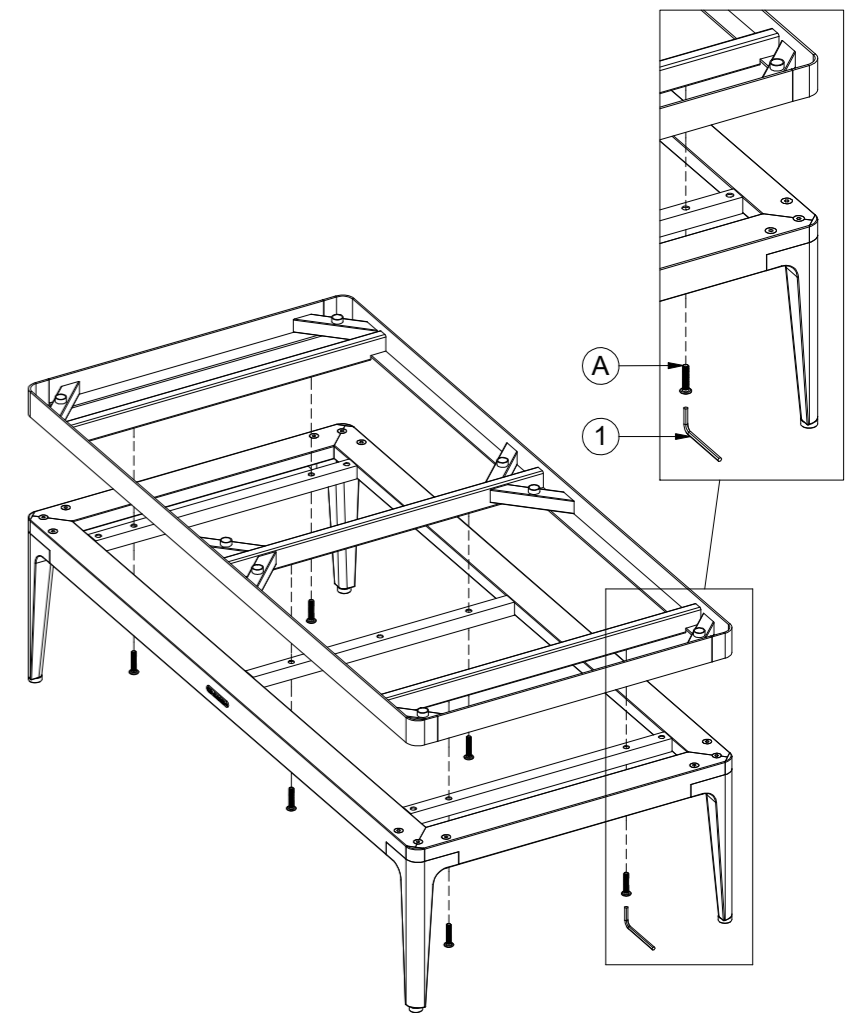

GRID SMALL COFFEE TABLE

ASSEMBLY GUIDE

DISTRIBUTED IN THE USA BY:

Gloster Furniture
1075 Fulp Industrial Road
PO Box 738
South Boston
VA 24592
USA

DISTRIBUTED IN EUROPE AND ROW BY:

Gloster Furniture GmbH
Zeppelinrasse 22
21337 Luneburg
Germany
Tel. +49 (0)4131 287530