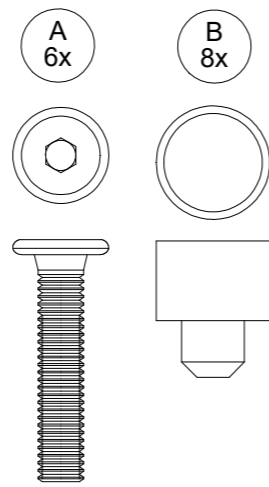

GRID SMALL COFFEE TABLE

ASSEMBLY GUIDE

DISTRIBUTED IN THE USA BY:

Gloster Furniture
1075 Fulp Industrial Road
PO Box 738
South Boston
VA 24592
USA

DISTRIBUTED IN EUROPE AND ROW BY:

Gloster Furniture GmbH
Zeppelinrasse 22
21337 Luneburg
Germany
Tel. +49 (0)4131 287530