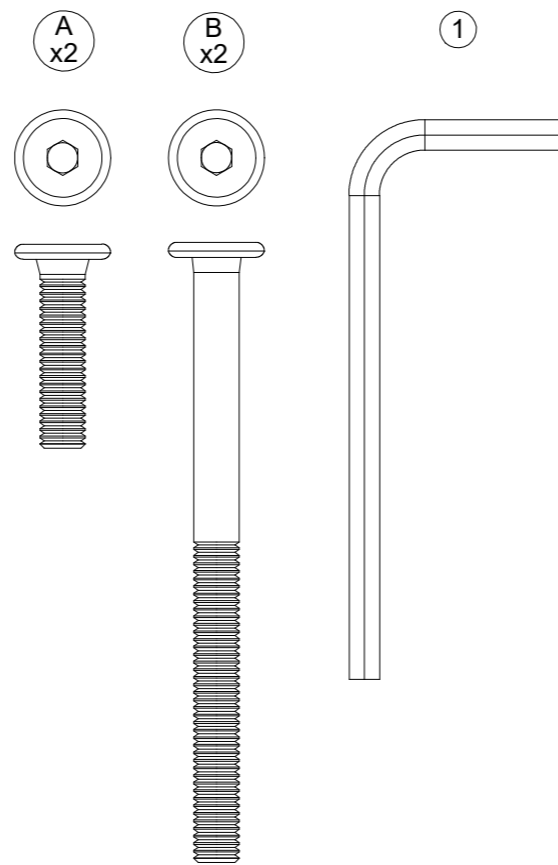

KAY DINING CHAIR WITH ARMS

ASSEMBLY GUIDE

GLOSTER

DISTRIBUTED IN THE USA BY:

Gloster Furniture
1075 Fulp Industrial Road
PO Box 738
South Boston
VA 24592
USA

DISTRIBUTED IN EUROPE AND ROW BY:

Gloster Furniture GmbH
Zeppelinsrasse 22
21337 Luneburg
Germany
Tel. +49 (0)4131 287530

Warranty
www.gloster.com

1

2

3

4

A
x2

5

B
x2