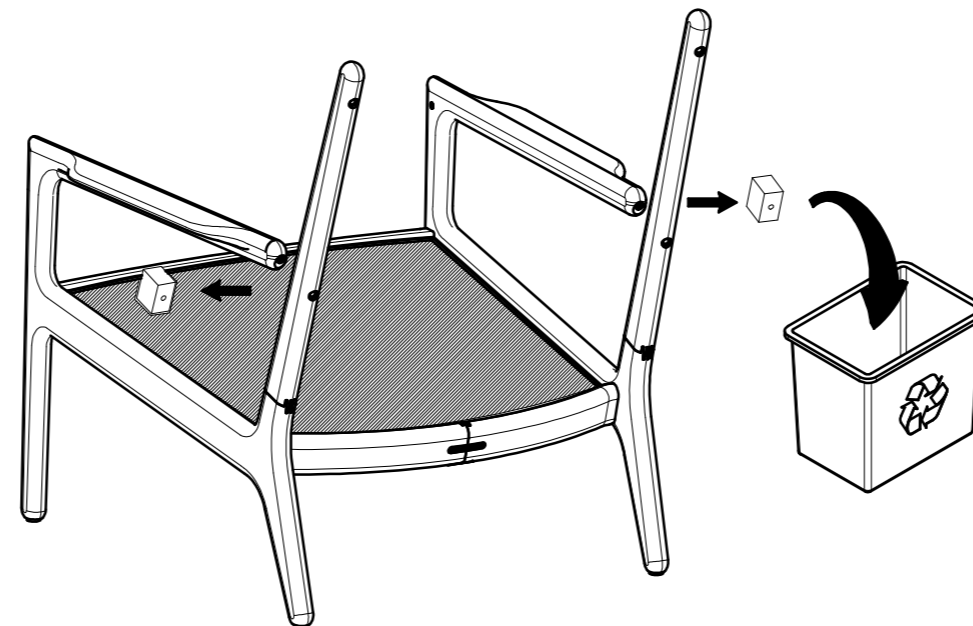

GENERAL SAFETY GUIDELINES

Read this guide carefully before using the product.
Keep this guide for future reference, do not throw away.
Only use the product in accordance with these instructions. Failure to follow the instructions contained within the user guide can result in damage to the product, and the warranty will become void.
Any responsibility is disclaimed due to incorrect use of the product.
This product is suitable for use in both residential and contract environments.

Warranty
www.gloster.com

2