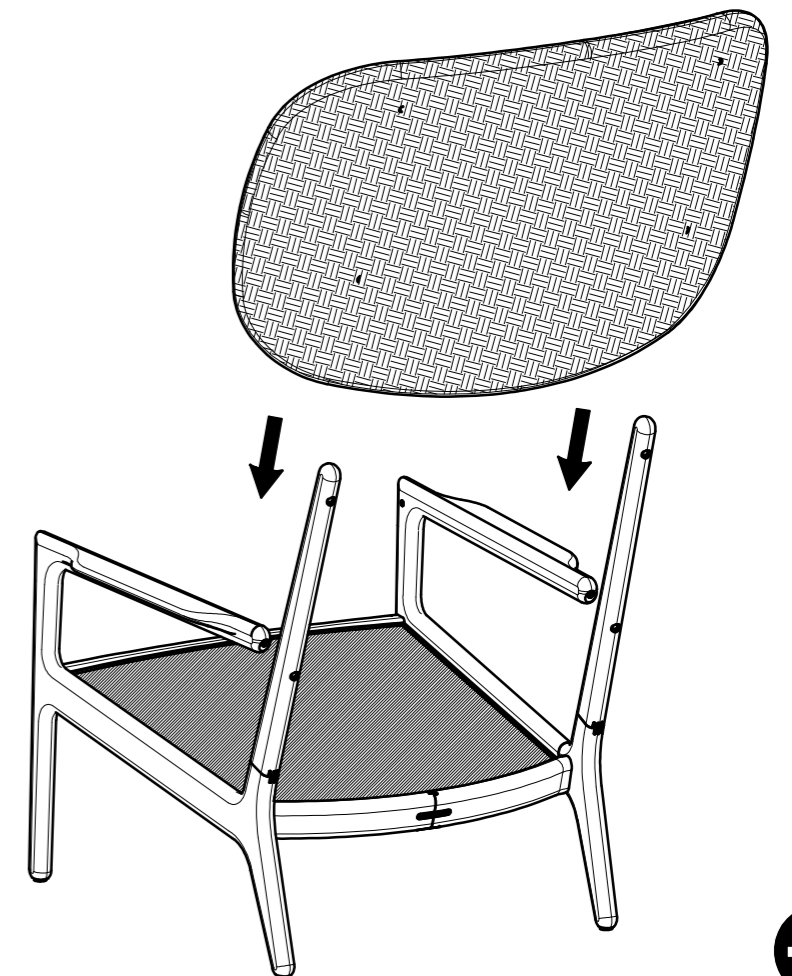

KAY LOW / HIGH BACK LOUNGE CHAIR

ASSEMBLY GUIDE

1

DISTRIBUTED IN THE USA BY:

Gloster Furniture
1075 Fulp Industrial Road
PO Box 738
South Boston
VA 24592
USA

DISTRIBUTED IN EUROPE AND ROW BY:

Gloster Furniture GmbH
Zeppelinstrasse 22
21337 Lüneburg
Germany
Tel. +49 (0)4131 287530

GENERAL SAFETY GUIDELINES

Read this guide carefully before using the product.
Keep this guide for future reference, do not throw away.
Only use the product in accordance with these instructions. Failure to follow the instructions contained within the user guide can result in damage to the product, and the warranty will become void.
Any responsibility is disclaimed due to incorrect use of the product.
This product is suitable for use in both residential and contract environments.

Warranty
www.gloster.com

2

3