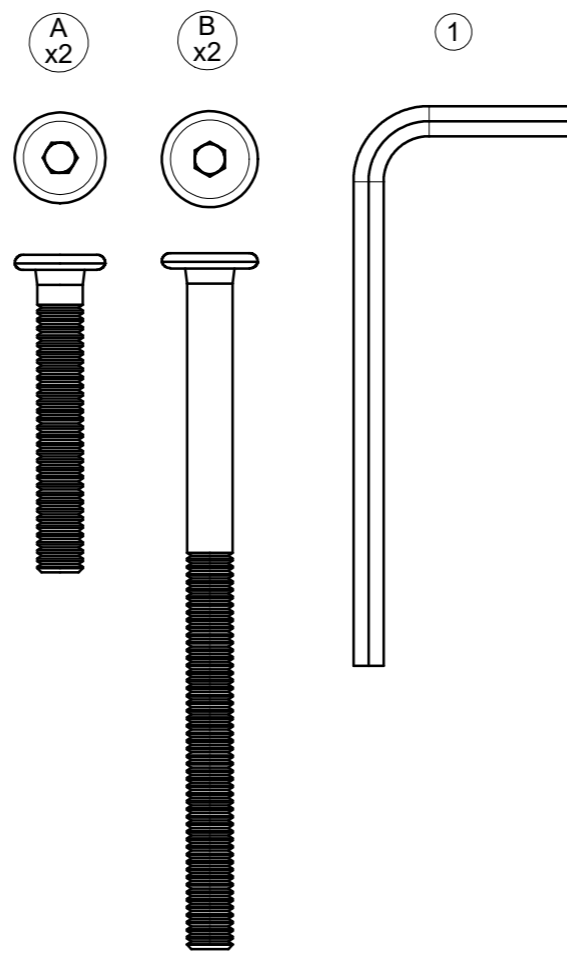

KAY LOW / HIGH BACK LOUNGE CHAIR

ASSEMBLY GUIDE

1

DISTRIBUTED IN THE USA BY:

Gloster Furniture
1075 Fulp Industrial Road
PO Box 738
South Boston
VA 24592
USA

DISTRIBUTED IN EUROPE AND ROW BY:

Gloster Furniture GmbH
Zeppelinstrasse 22
21337 Lüneburg
Germany
Tel. +49 (0)4131 287530

Warranty
www.gloster.com

2

3

4

A
x2

5

B
x2

6