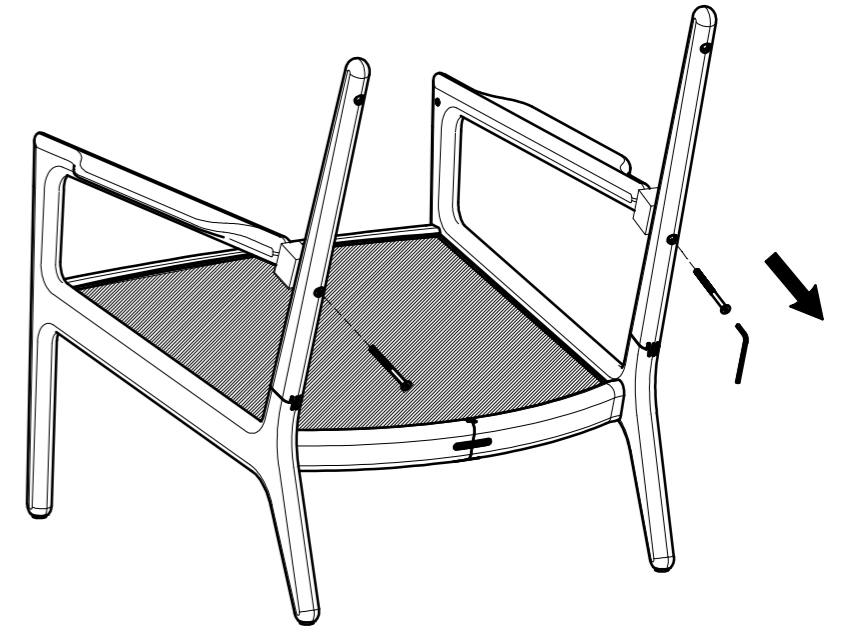

KAY LOW / HIGH BACK LOUNGE CHAIR

ASSEMBLY GUIDE

1

DISTRIBUTED IN THE USA BY:

Gloster Furniture
1075 Fulp Industrial Road
PO Box 738
South Boston
VA 24592
USA

DISTRIBUTED IN EUROPE AND ROW BY:

Gloster Furniture GmbH
Zeppelinstrasse 22
21337 Lüneburg
Germany
Tel. +49 (0)4131 287530