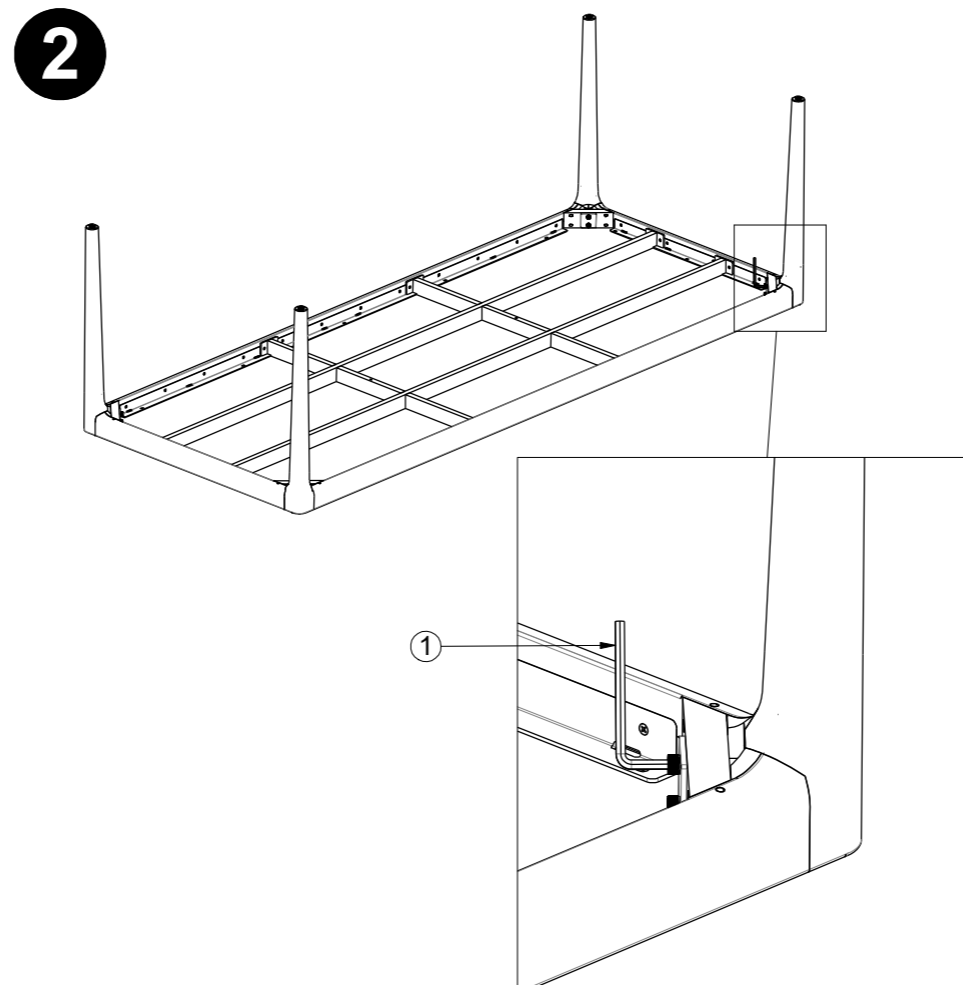

DISTRIBUTED IN THE USA BY:

Gloster Furniture
1075 Fulp Industrial Road
PO Box 738
South Boston
VA 24592
USA

DISTRIBUTED IN EUROPE AND ROW BY:

Gloster Furniture GmbH
Zeppelinstrasse 22
21337 Lüneburg
Germany
Tel. +49 (0)4131 287530

GENERAL SAFETY GUIDELINES

IMPORTANT, RETAIN FOR FUTURE REFERENCE: READ CAREFULLY

Keep this guide for future reference, do not throw away.
This product is suitable for use in both residential and contract environments.

Warranty
www.gloster.com

01/10/21 - V2