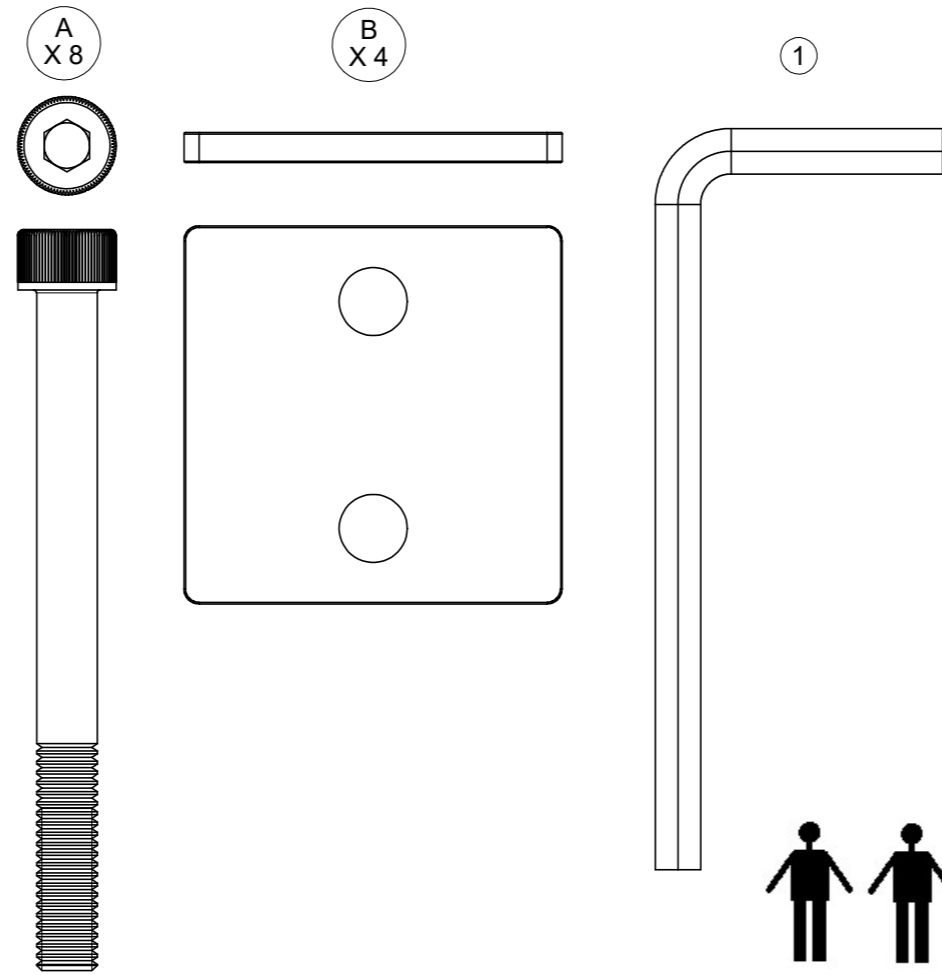

# LIMA DINING TABLE BASE

ASSEMBLY GUIDE

 GLOSTER

DISTRIBUTED IN THE USA BY:

Gloster Furniture  
1075 Fulp Industrial Road  
PO Box 738  
South Boston  
VA 24592  
USA

DISTRIBUTED IN EUROPE AND ROW BY:

Gloster Furniture GmbH  
Zeppelinstrasse 22  
21337 Lüneburg  
Germany  
Tel. +49 (0)4131 287530

## DINING TABLE

### 244 CM TEAK TOP

ASSEMBLY GUIDE

**GLOSTER**