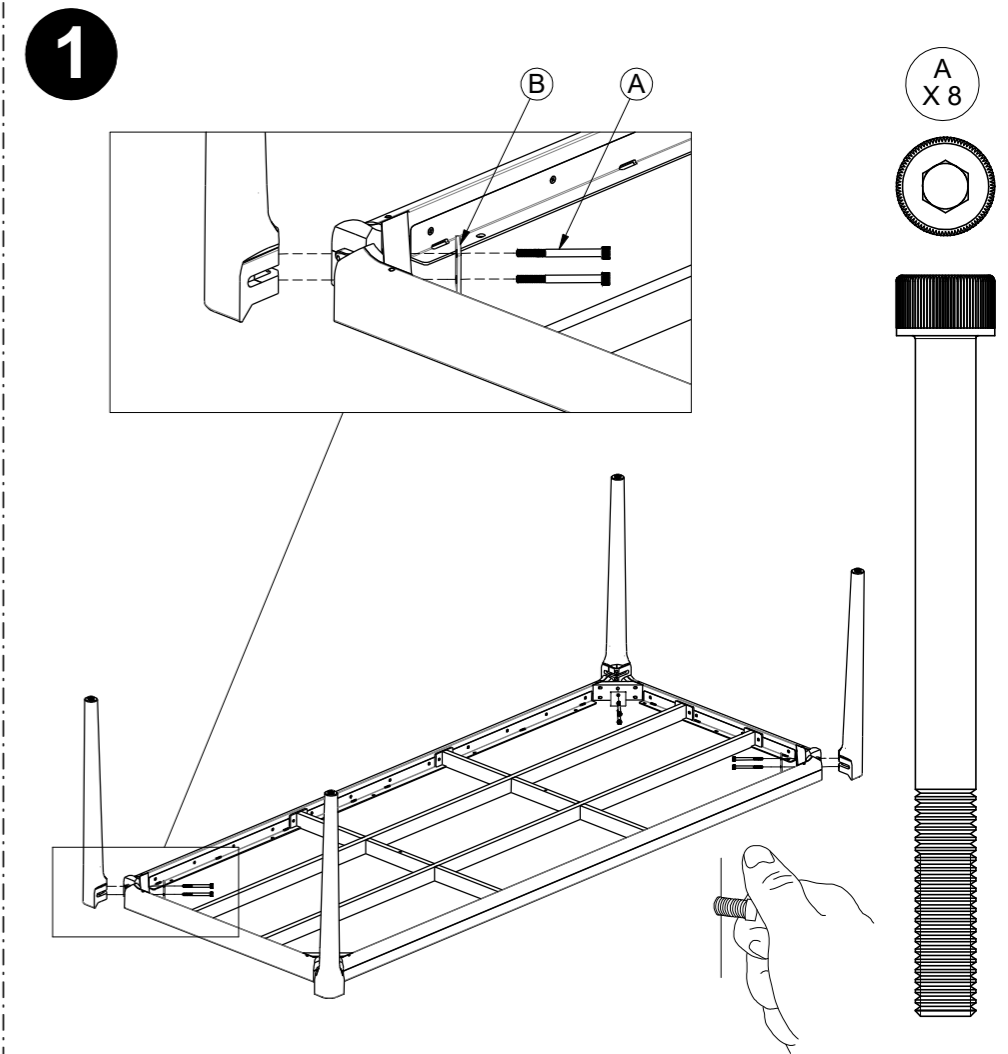

# LIMA DINING TABLE BASE

ASSEMBLY GUIDE

 GLOSTER

DISTRIBUTED IN THE USA BY:

Gloster Furniture  
1075 Fulp Industrial Road  
PO Box 738  
South Boston  
VA 24592  
USA

DISTRIBUTED IN EUROPE AND ROW BY:

Gloster Furniture GmbH  
Zeppelinstrasse 22  
21337 Lüneburg  
Germany  
Tel. +49 (0)4131 287530