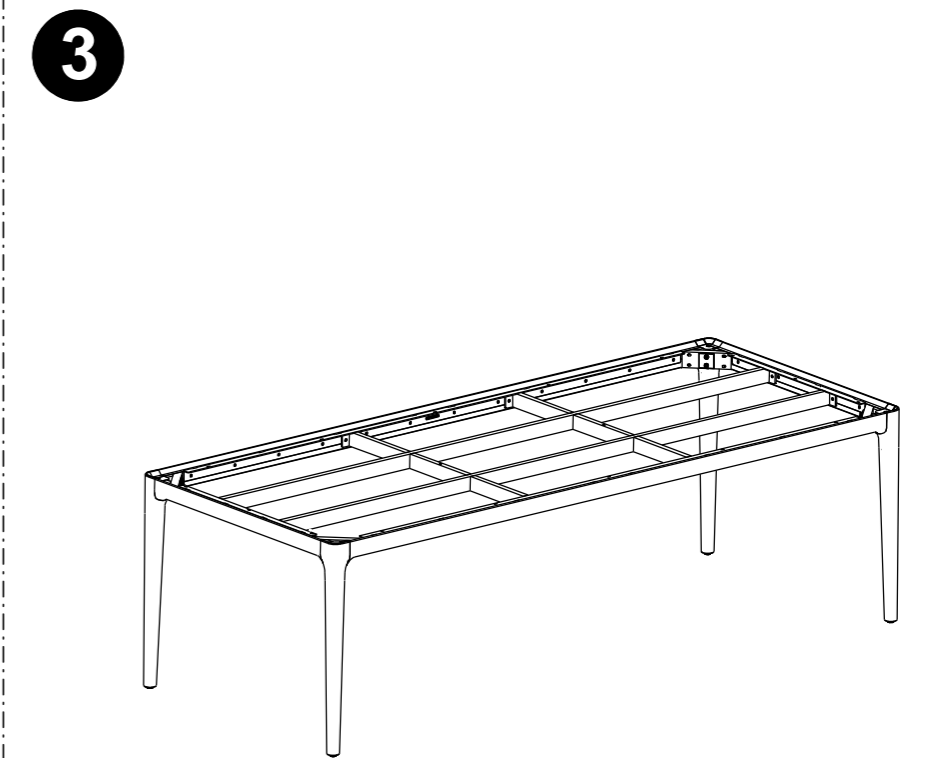

DISTRIBUTED IN THE USA BY:

Gloster Furniture
1075 Fulp Industrial Road
PO Box 738
South Boston
VA 24592
USA

DISTRIBUTED IN EUROPE AND ROW BY:

Gloster Furniture GmbH
Zeppelinstrasse 22
21337 Lüneburg
Germany
Tel. +49 (0)4131 287530

GENERAL SAFETY GUIDELINES

IMPORTANT, RETAIN FOR FUTURE REFERENCE: READ CAREFULLY

Keep this guide for future reference, do not throw away.
This product is suitable for use in both residential and contract environments.

Warranty
www.gloster.com

01/10/21 - V2