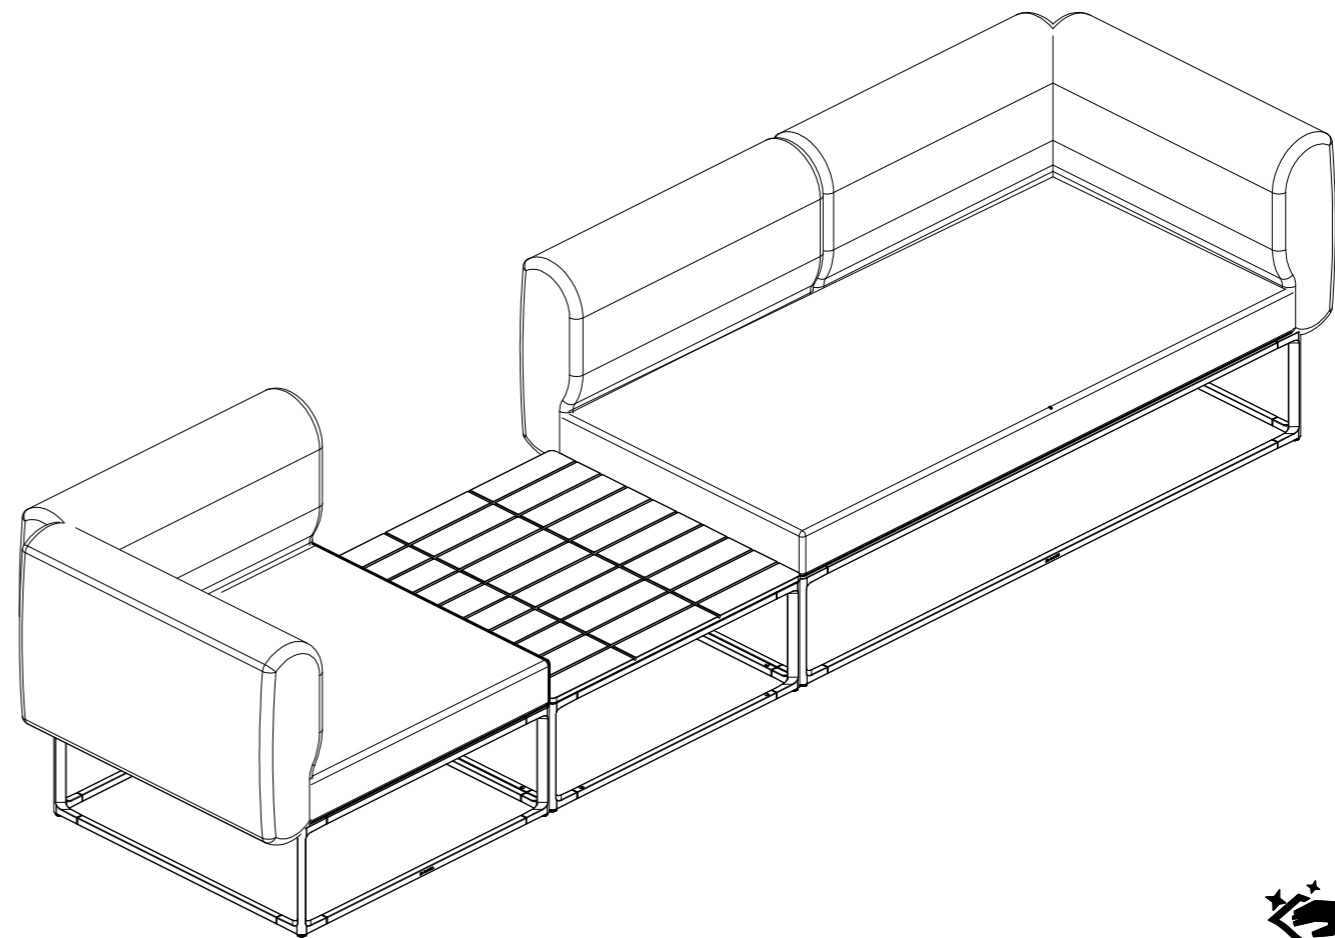

Warranty
www.gloster.com

MAYA COFFEE TABLE LINKAGE SYSTEM

ASSEMBLY GUIDE

1

2

DISTRIBUTED IN THE USA BY:

Gloster Furniture
1075 Fulp Industrial Road
PO Box 738
South Boston
VA 24592
USA

DISTRIBUTED IN EUROPE AND ROW BY: