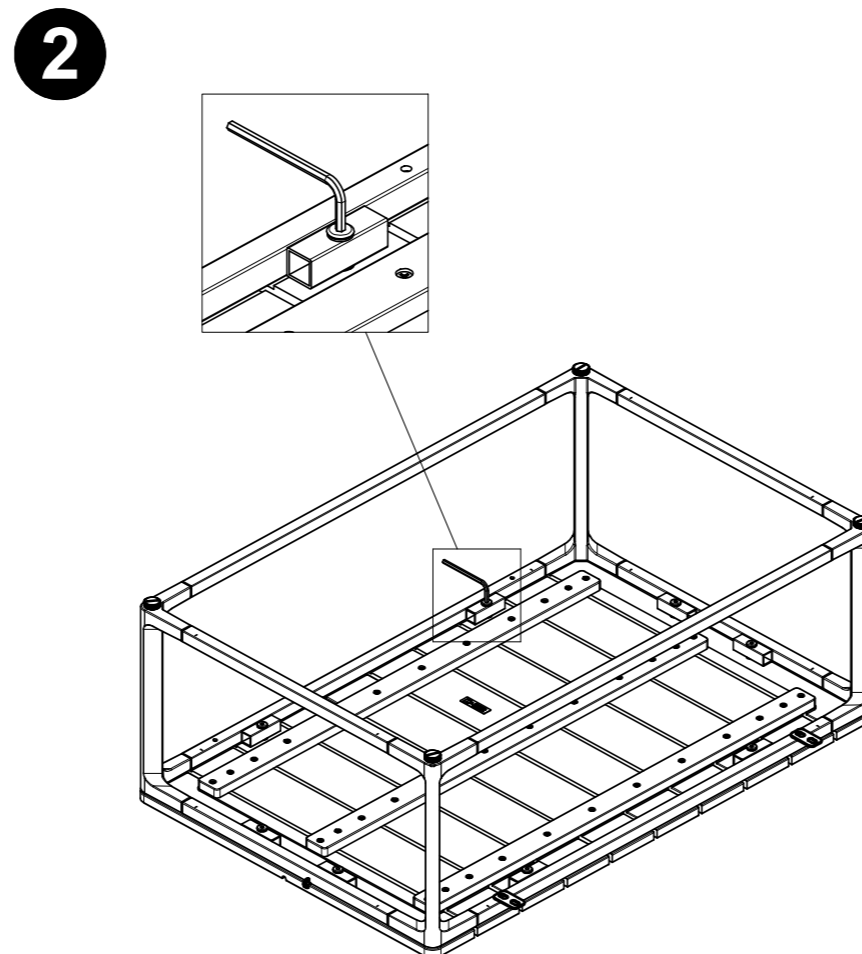

GENERAL SAFETY GUIDELINES

Read this guide carefully before using the product.
Keep this guide for future reference, do not throw away.
Only use the product in accordance with these instructions. Failure to follow the instructions contained
Within the user guide can result in damage to the product, and the warranty will become void.
Any responsibility is disclaimed due incorrect use of the product.
This product is suitable for use in both residential and contract environments.

Warranty
www.gloster.com