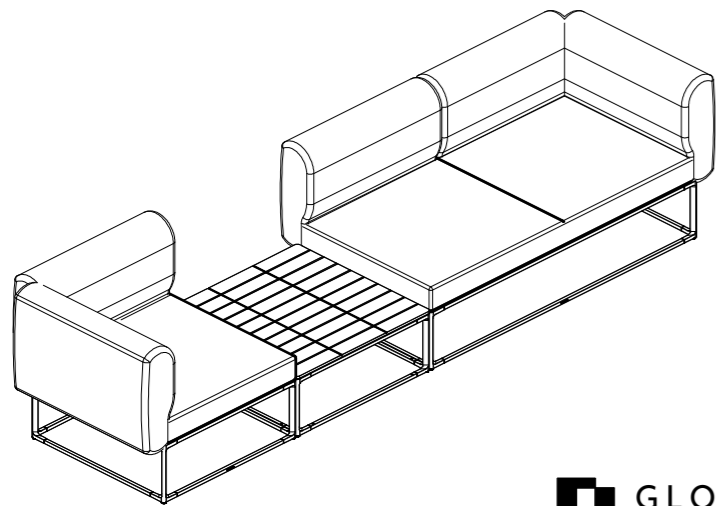

MAYA COFFEE TABLE 75 x 50 TEAK

ASSEMBLY GUIDE

 GLOSTER

DISTRIBUTED IN THE USA BY:

Gloster Furniture
1075 Fulp Industrial Road
PO Box 738
South Boston
VA 24592
USA

DISTRIBUTED IN EUROPE AND ROW BY:

Gloster Furniture GmbH
Zeppelinrasse 22
21337 Lüneburg
Germany
Tel. +49 (0)4131 287530

Warranty
www.gloster.com

MAYA COFFEE TABLE LINKAGE SYSTEM

ASSEMBLY GUIDE

1

2

DISTRIBUTED IN THE USA BY:

Gloster Furniture
1075 Fulp Industrial Road
PO Box 738
South Boston
VA 24592
USA

DISTRIBUTED IN EUROPE AND ROW BY: