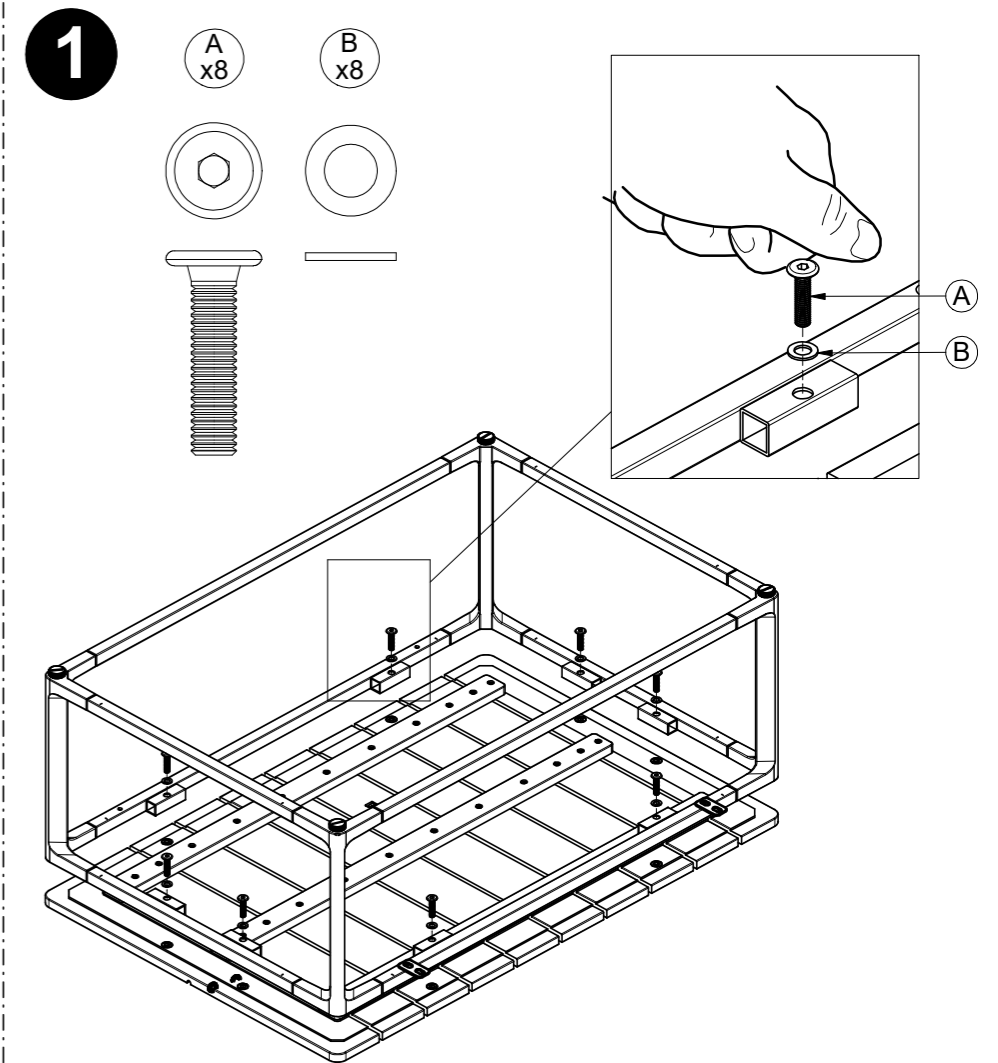

MAYA COFFEE TABLE 75 x 50 TEAK

ASSEMBLY GUIDE

 GLOSTER

DISTRIBUTED IN THE USA BY:

Gloster Furniture
1075 Fulp Industrial Road
PO Box 738
South Boston
VA 24592
USA

DISTRIBUTED IN EUROPE AND ROW BY:

Gloster Furniture GmbH
Zeppelinrasse 22
21337 Lüneburg
Germany
Tel. +49 (0)4131 287530