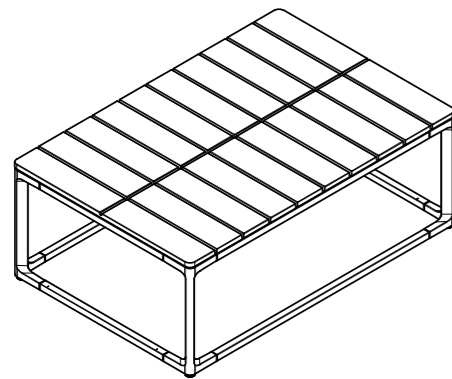

MAYA COFFEE TABLE 75 x 50 TEAK

ASSEMBLY GUIDE

 GLOSTER

DISTRIBUTED IN THE USA BY:

Gloster Furniture
1075 Fulp Industrial Road
PO Box 738
South Boston
VA 24592
USA

DISTRIBUTED IN EUROPE AND ROW BY:

Gloster Furniture GmbH
Zeppelinrasse 22
21337 Lüneburg
Germany
Tel. +49 (0)4131 287530