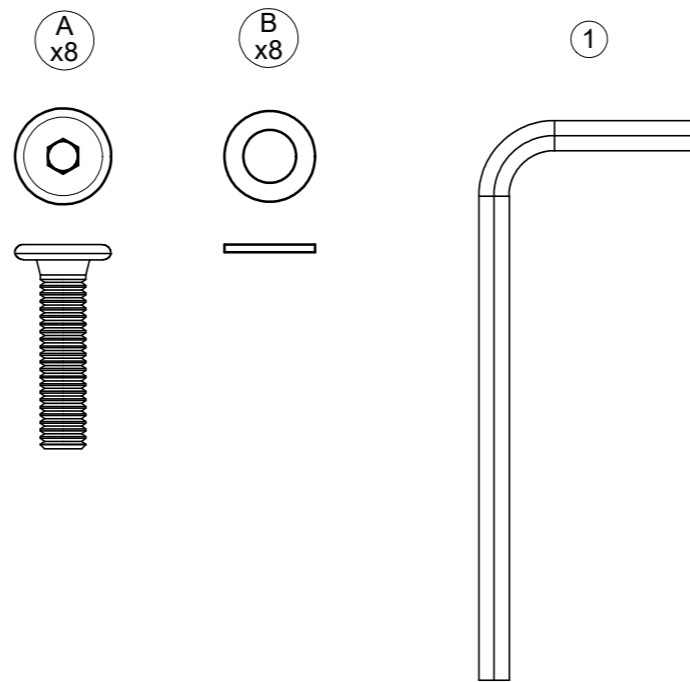

MAYA COFFEE TABLE 75 x 50 TEAK

ASSEMBLY GUIDE

 GLOSTER

DISTRIBUTED IN THE USA BY:

Gloster Furniture
1075 Fulp Industrial Road
PO Box 738
South Boston
VA 24592
USA

DISTRIBUTED IN EUROPE AND ROW BY:

Gloster Furniture GmbH
Zeppelinrasse 22
21337 Lüneburg
Germany
Tel. +49 (0)4131 287530

Warranty
www.gloster.com

MAYA COFFEE TABLE LINKAGE SYSTEM

ASSEMBLY GUIDE

1

2

DISTRIBUTED IN THE USA BY:

Gloster Furniture
1075 Fulp Industrial Road
PO Box 738
South Boston
VA 24592
USA

DISTRIBUTED IN EUROPE AND ROW BY: