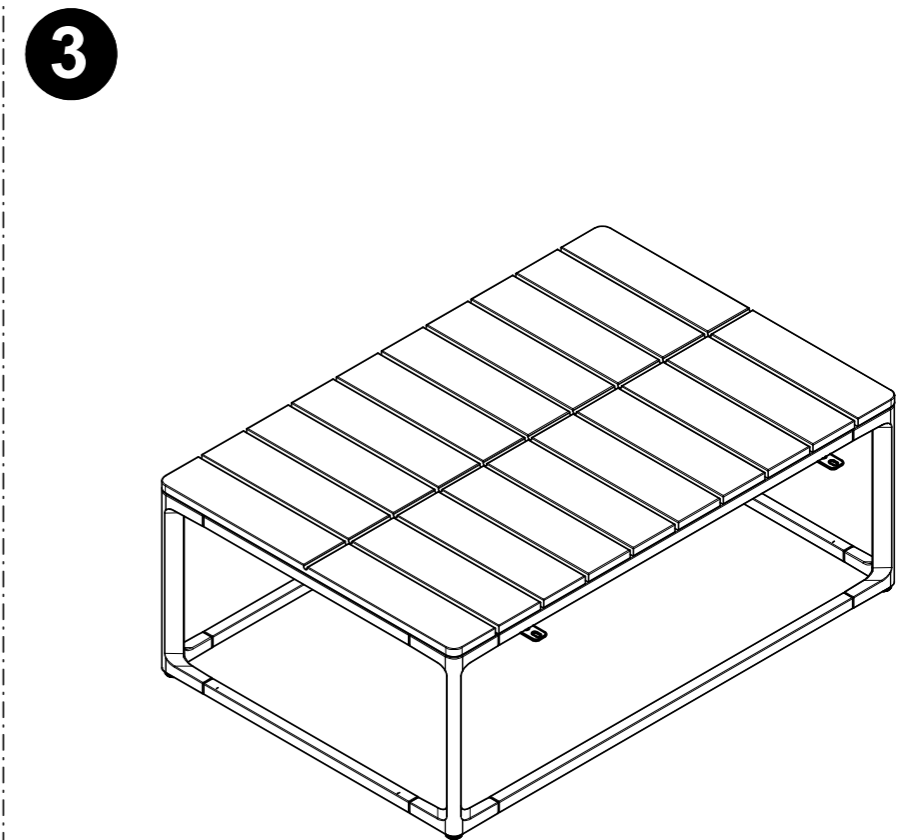

GENERAL SAFETY GUIDELINES

Read this guide carefully before using the product.
Keep this guide for future reference, do not throw away.
Only use the product in accordance with these instructions. Failure to follow the instructions contained
Within the user guide can result in damage to the product, and the warranty will become void.
Any responsibility is disclaimed due incorrect use of the product.
This product is suitable for use in both residential and contract environments.

Warranty
www.gloster.com