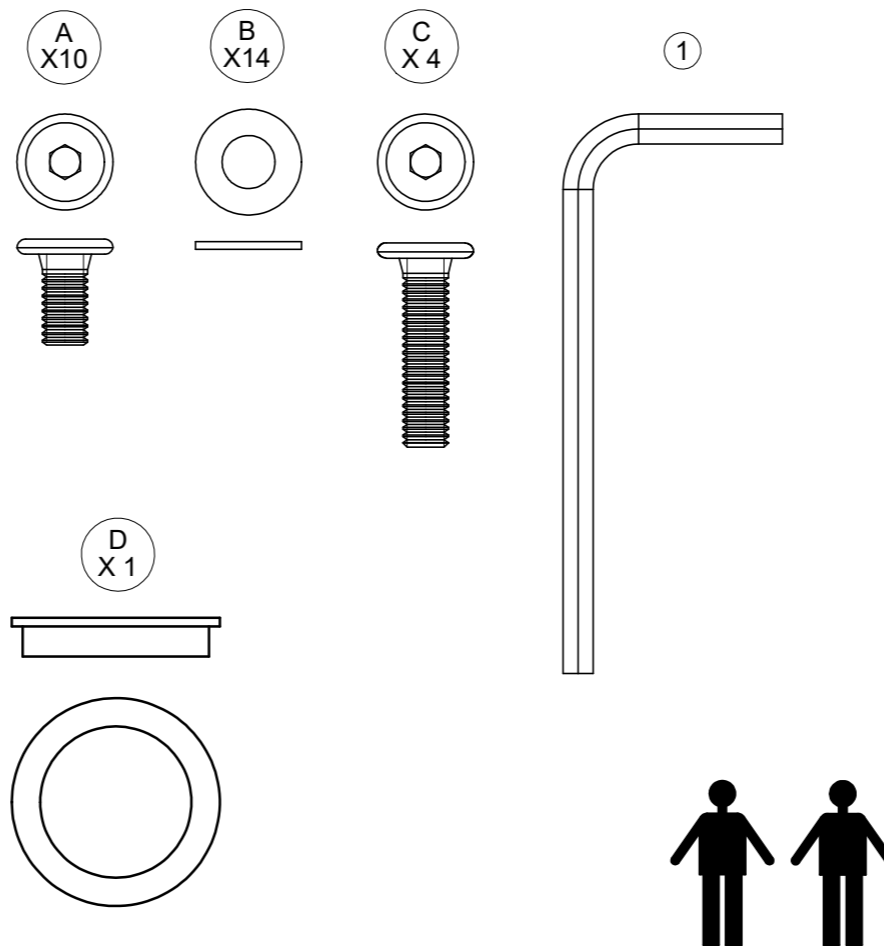

Warranty
www.gloster.com

METZ DINING TABLE ALUMINIUM TOP

ASSEMBLY GUIDE

 GLOSTER

DISTRIBUTED IN THE USA BY:

Gloster Furniture
1075 Fulp Industrial Road
PO Box 738
South Boston
VA 24592
USA

DISTRIBUTED IN EUROPE AND ROW BY: