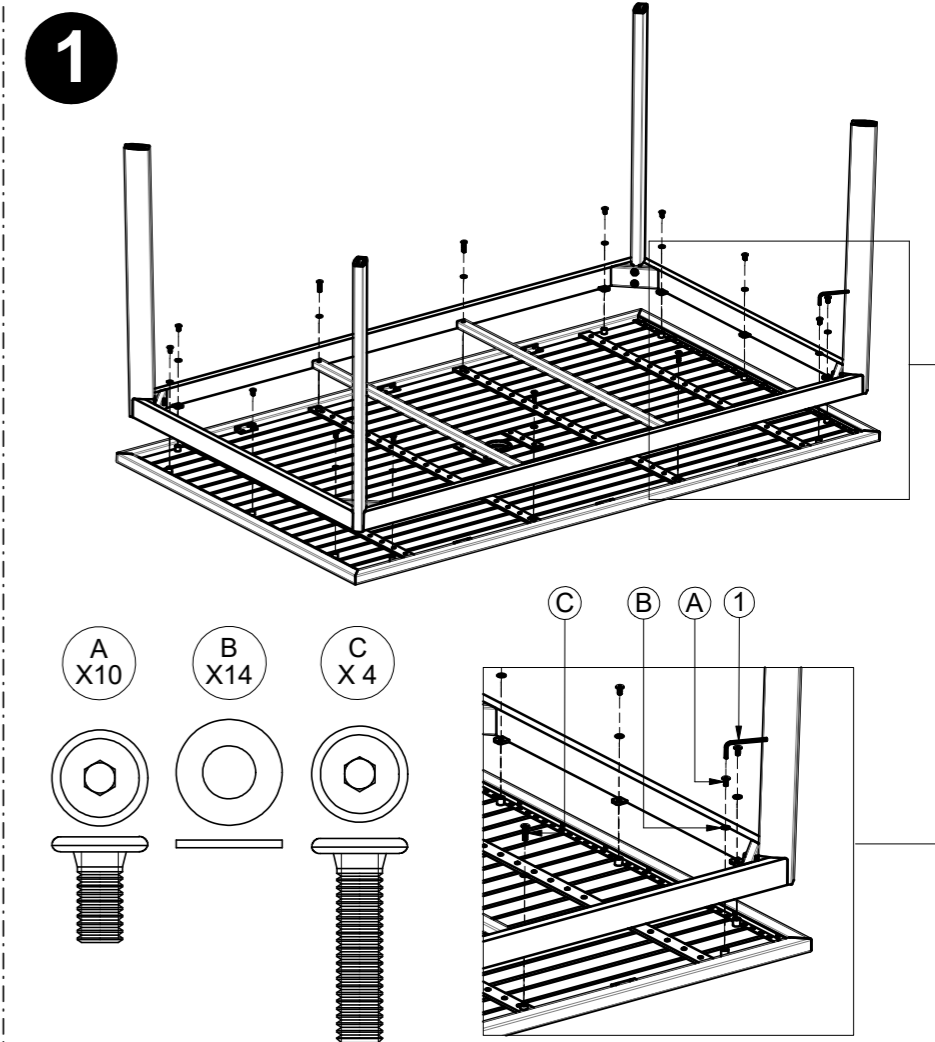

Warranty
www.gloster.com

METZ DINING TABLE ALUMINIUM TOP

ASSEMBLY GUIDE

 GLOSTER

DISTRIBUTED IN THE USA BY:

Gloster Furniture
1075 Fulp Industrial Road
PO Box 738
South Boston
VA 24592
USA

DISTRIBUTED IN EUROPE AND ROW BY: