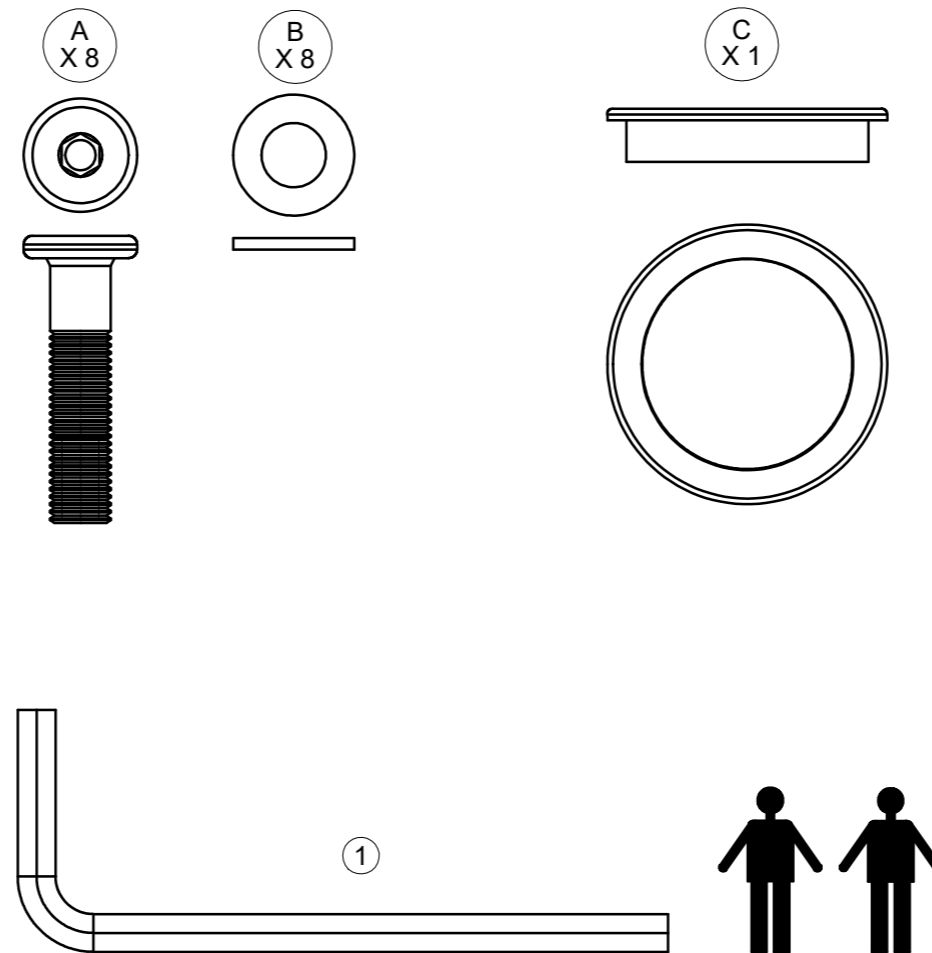

METZ DINING TABLE BASE

ASSEMBLY GUIDE

 GLOSTER

DISTRIBUTED IN THE USA BY:

Gloster Furniture
1075 Fulp Industrial Road
PO Box 738
South Boston
VA 24592
USA

DISTRIBUTED IN EUROPE AND ROW BY:

Gloster Furniture GmbH
Zeppelinstrasse 22
21337 Lüneburg
Germany
Tel. +49 (0)4131 287530