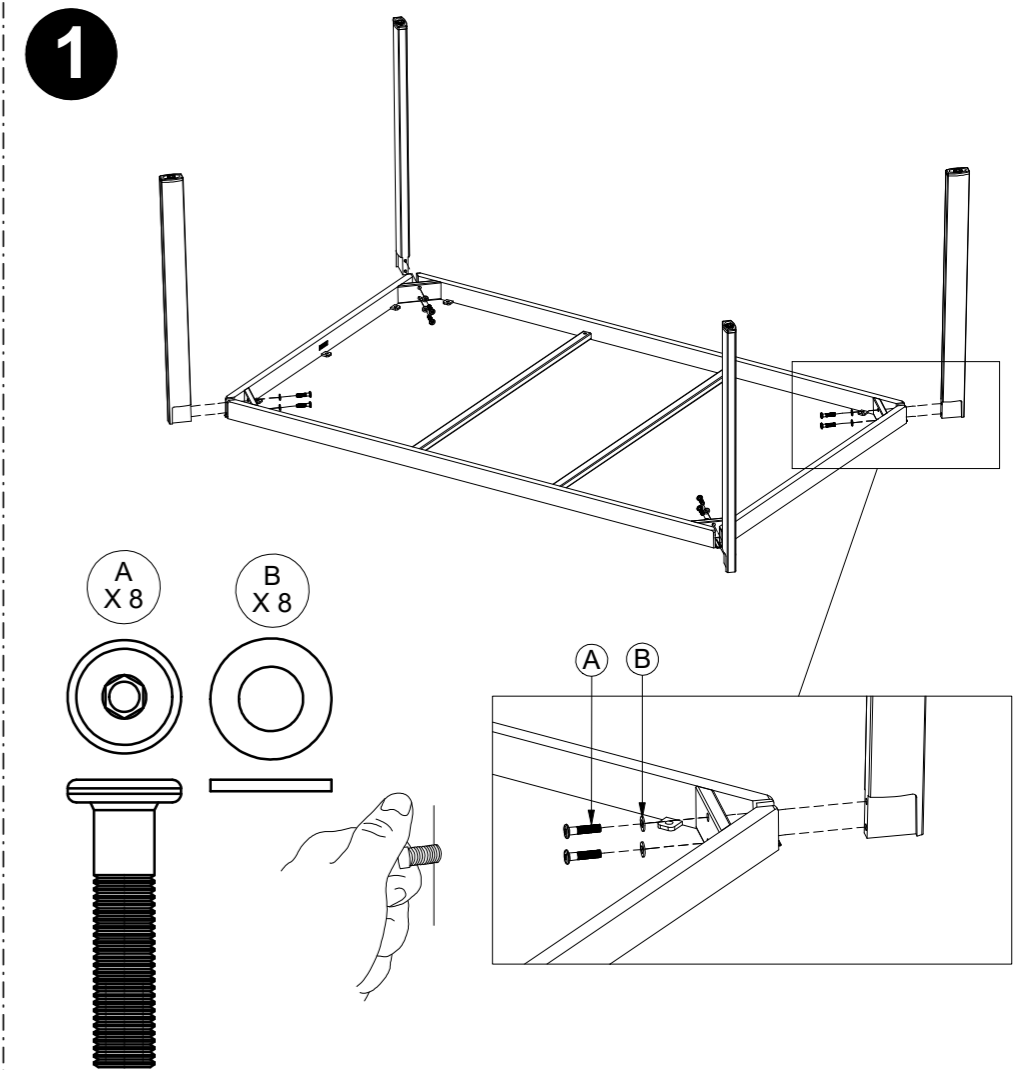

METZ DINING TABLE BASE

ASSEMBLY GUIDE

 GLOSTER

DISTRIBUTED IN THE USA BY:

Gloster Furniture
1075 Fulp Industrial Road
PO Box 738
South Boston
VA 24592
USA

DISTRIBUTED IN EUROPE AND ROW BY:

Gloster Furniture GmbH
Zeppelinstrasse 22
21337 Lüneburg
Germany
Tel. +49 (0)4131 287530