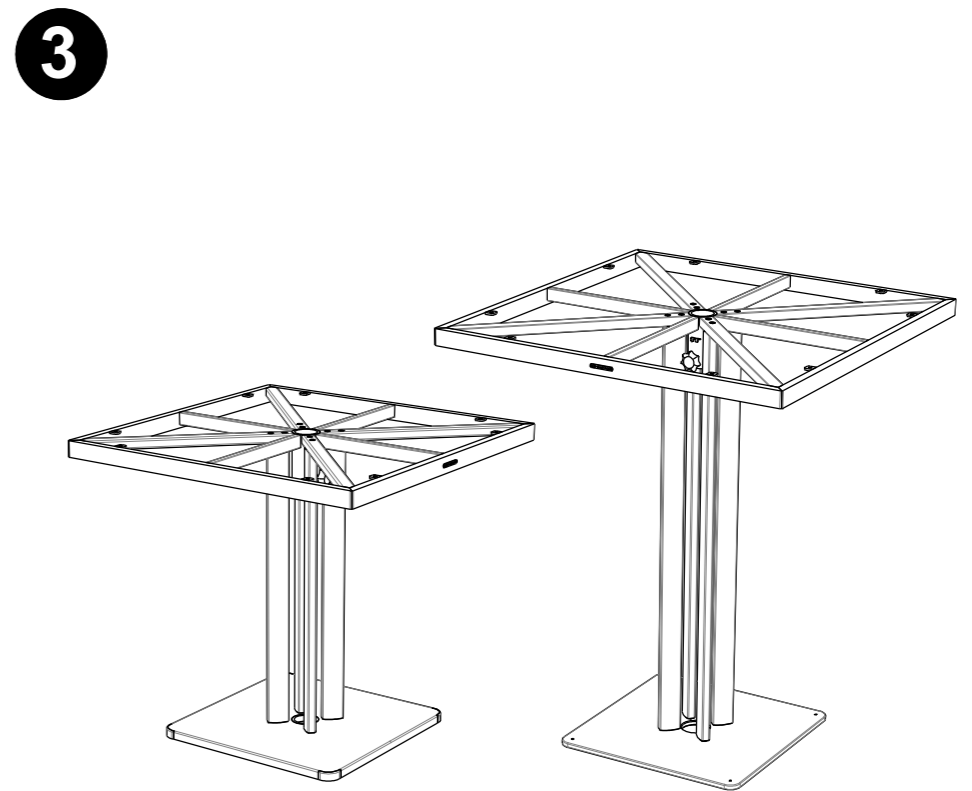

GENERAL SAFETY GUIDELINES

Read this guide carefully before using the product.
Keep this guide for future reference, do not throw away.
Only use the product in accordance with these instructions. Failure to follow the instructions contained within the user guide can result in damage to the product, and the warranty will become void.
Any responsibility is disclaimed due to incorrect use of the product.
This product is suitable for use in both residential and contract environments.

Warranty
www.gloster.com