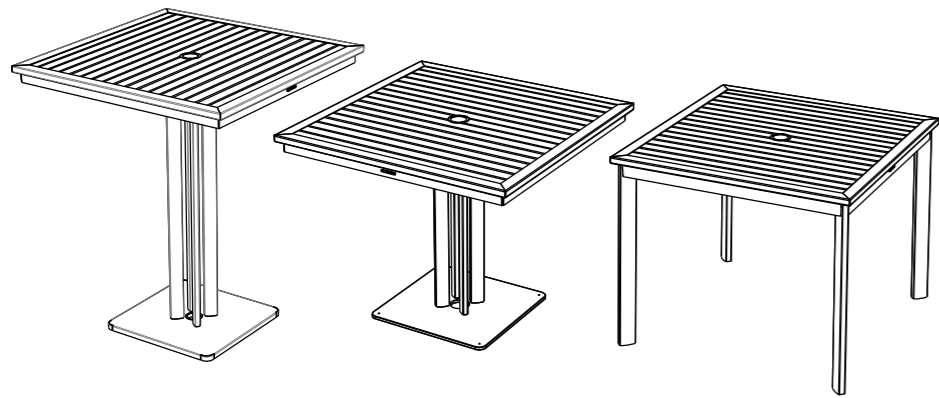

Warranty
www.gloster.com

METZ

SQUARE TABLE

ALUMINIUM TOP

ASSEMBLY GUIDE

MODEL : 108338 - 108367
108370 - 108371

1 DINING TABLE

DISTRIBUTED IN THE USA BY: