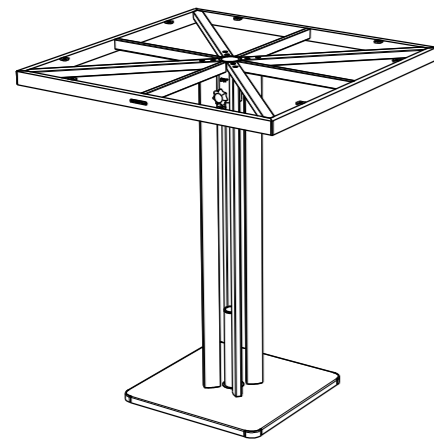

METZ

PARASOL SUPPORT

ASSEMBLY GUIDE