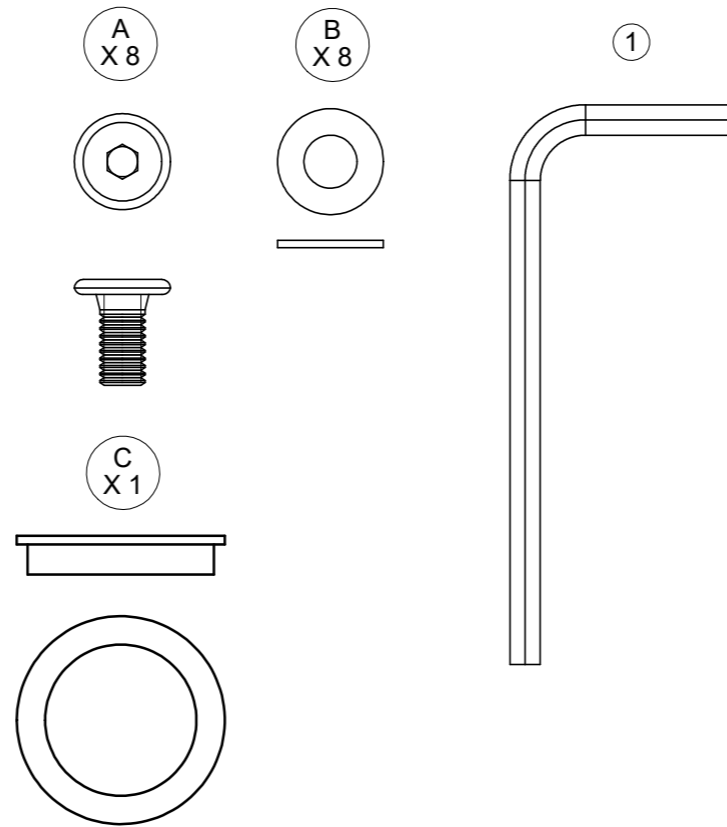

Warranty
www.gloster.com

METZ

SQUARE TABLE

ALUMINIUM TOP

ASSEMBLY GUIDE

MODEL : 108338 - 108367
108370 - 108371

1 DINING TABLE

DISTRIBUTED IN THE USA BY: