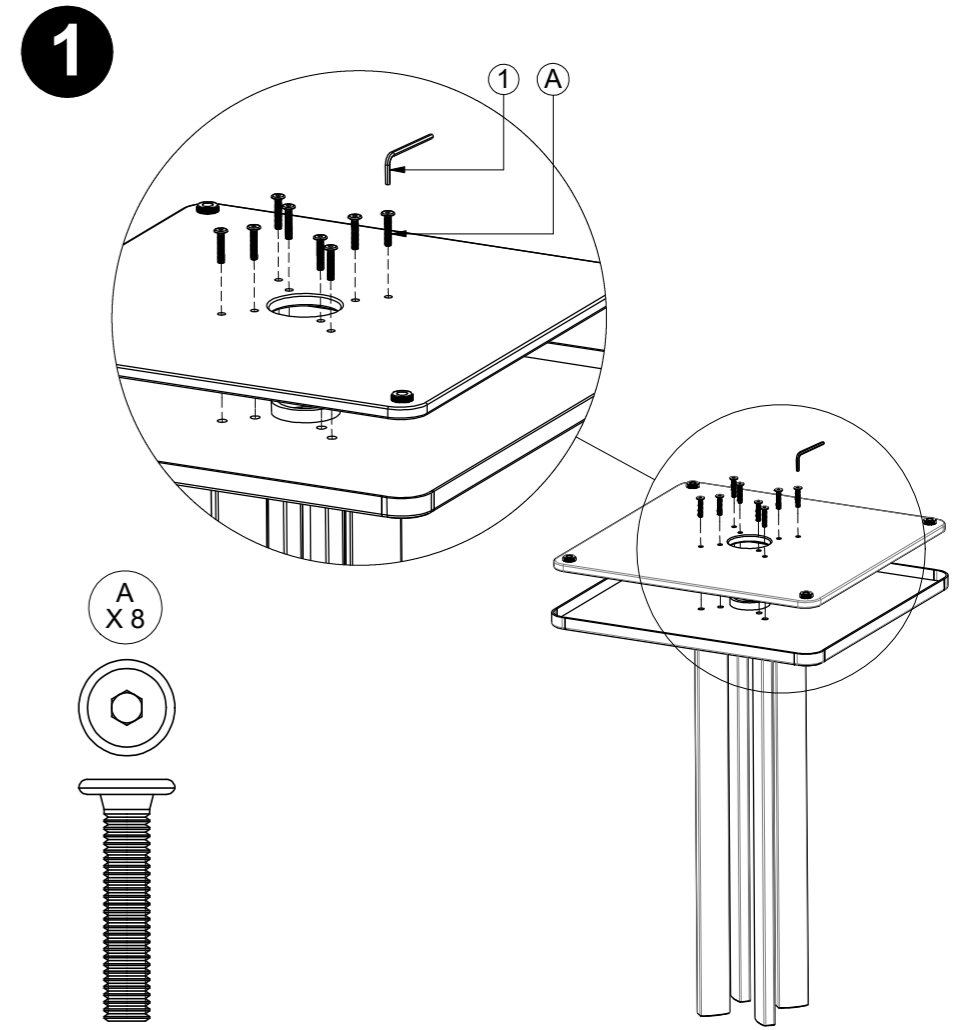

METZ SQUARE PEDESTAL TABLE BASE

ASSEMBLY GUIDE

 **GLOSTER**

DISTRIBUTED IN THE USA BY:

Gloster Furniture
1075 Fulp Industrial Road
PO Box 738
South Boston
VA 24592
USA

DISTRIBUTED IN EUROPE AND ROW BY:

Gloster Furniture GmbH
Zeppelinstrasse 22
21337 Lüneburg
Germany
Tel. +49 (0)4131 287530