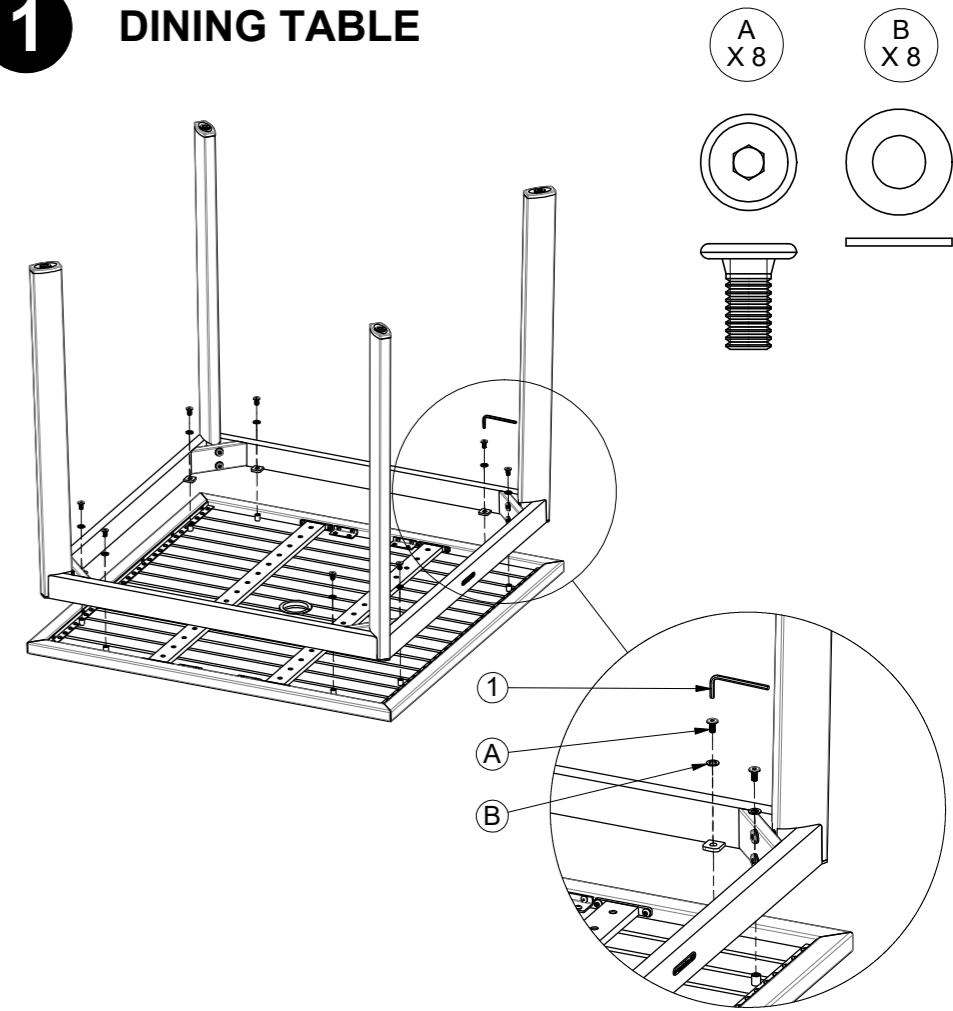

Warranty
www.gloster.com

METZ

SQUARE TABLE

ALUMINIUM TOP

ASSEMBLY GUIDE

MODEL : 108338 - 108367
108370 - 108371

1 DINING TABLE

DISTRIBUTED IN THE USA BY: