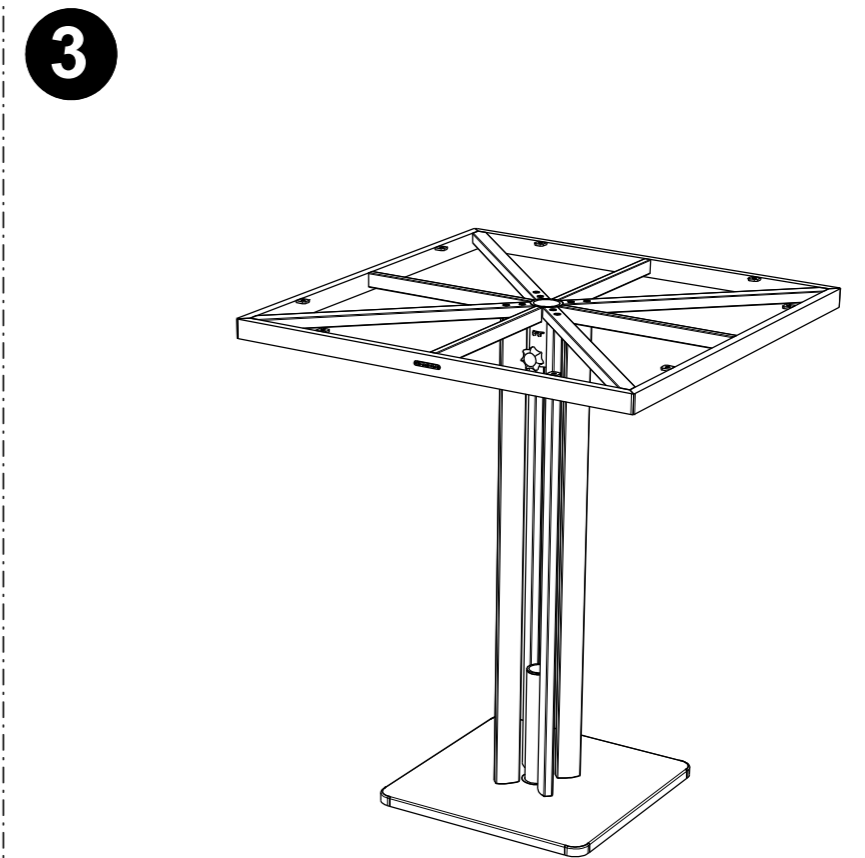

Warranty
www.gloster.com

METZ

SQUARE TABLE

ALUMINIUM TOP

ASSEMBLY GUIDE

MODEL : 108338 - 108367
108370 - 108371

1 DINING TABLE

DISTRIBUTED IN THE USA BY: