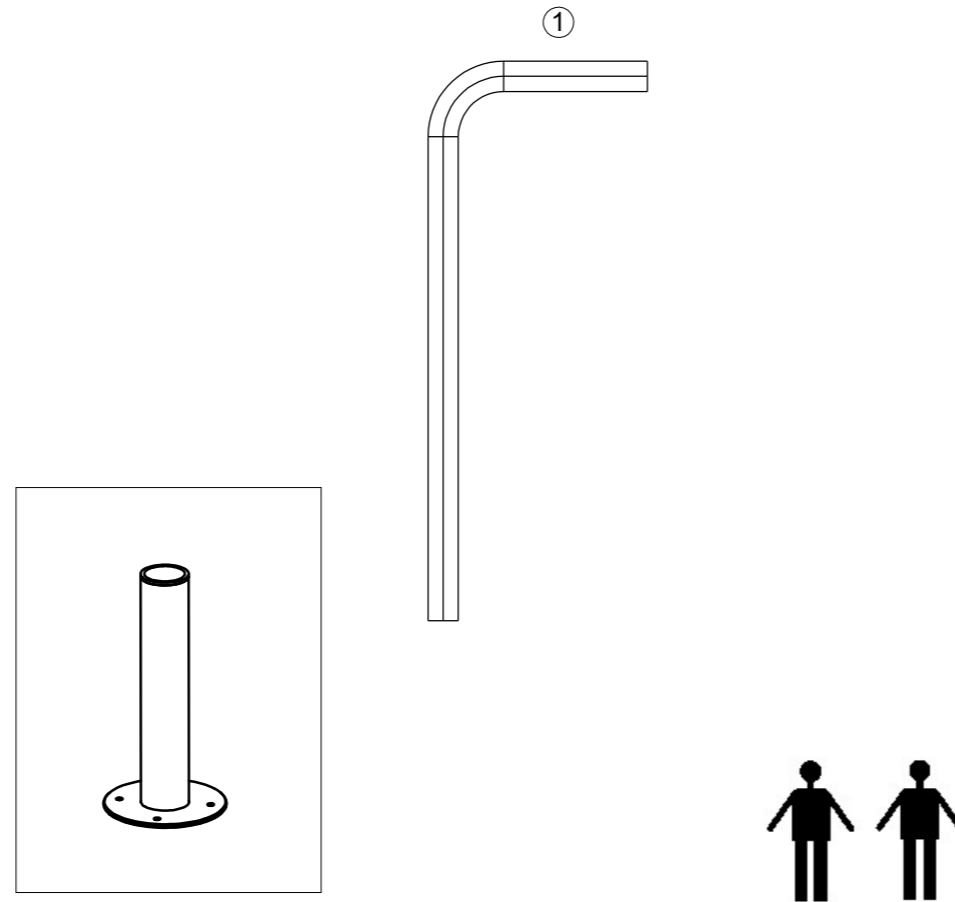

METZ

PARASOL SUPPORT

ASSEMBLY GUIDE