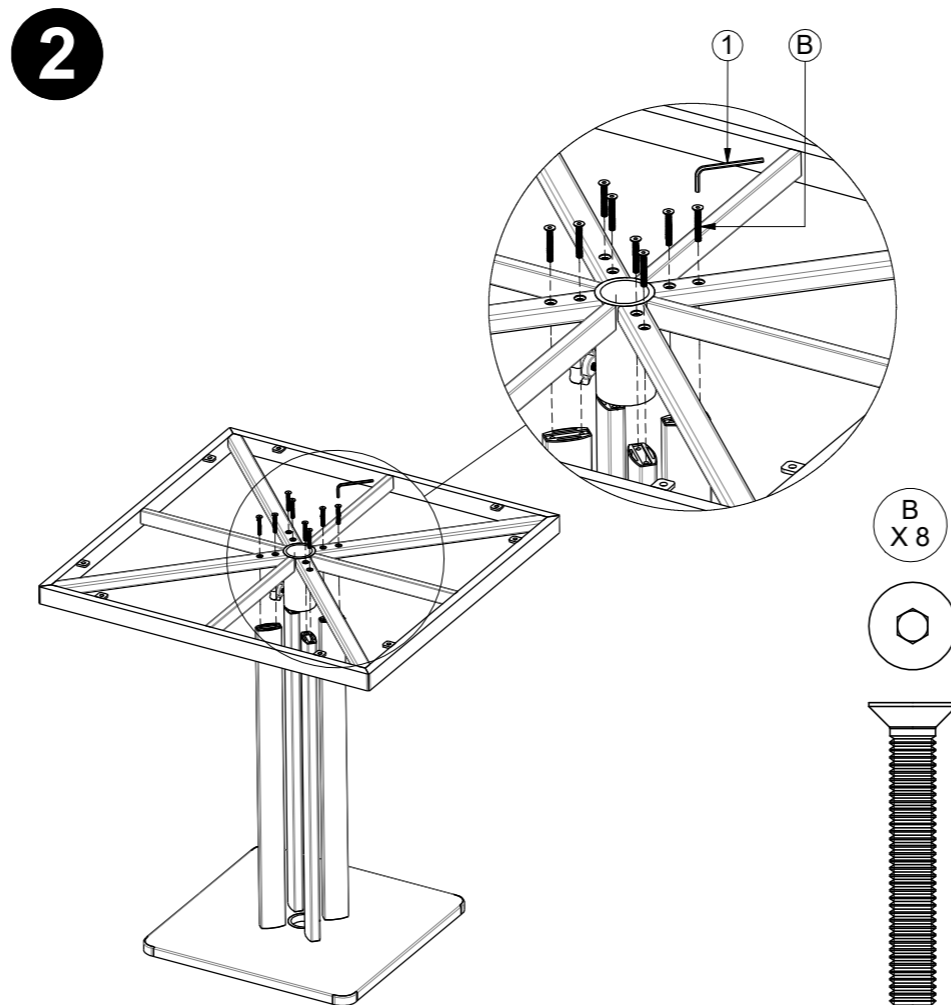

GENERAL SAFETY GUIDELINES

Read this guide carefully before using the product.
Keep this guide for future reference, do not throw away.
Only use the product in accordance with these instructions. Failure to follow the instructions contained within the user guide can result in damage to the product, and the warranty will become void.
Any responsibility is disclaimed due to incorrect use of the product.
This product is suitable for use in both residential and contract environments.

Warranty
www.gloster.com