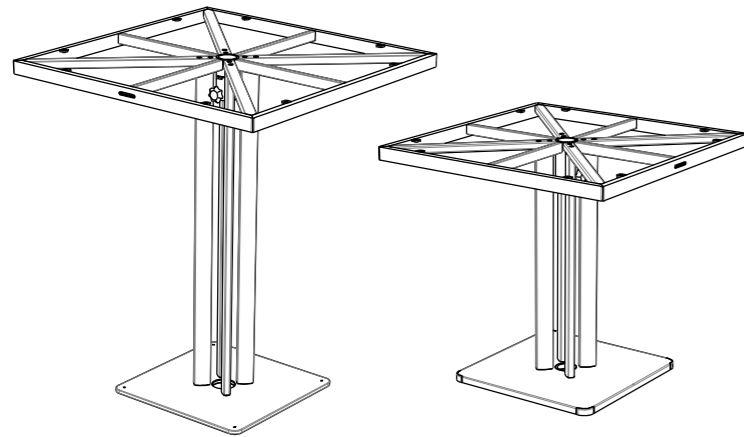

METZ SQUARE PEDESTAL TABLE BASE

ASSEMBLY GUIDE

 **GLOSTER**

DISTRIBUTED IN THE USA BY:

Gloster Furniture
1075 Fulp Industrial Road
PO Box 738
South Boston
VA 24592
USA

DISTRIBUTED IN EUROPE AND ROW BY:

Gloster Furniture GmbH
Zeppelinstrasse 22
21337 Lüneburg
Germany
Tel. +49 (0)4131 287530