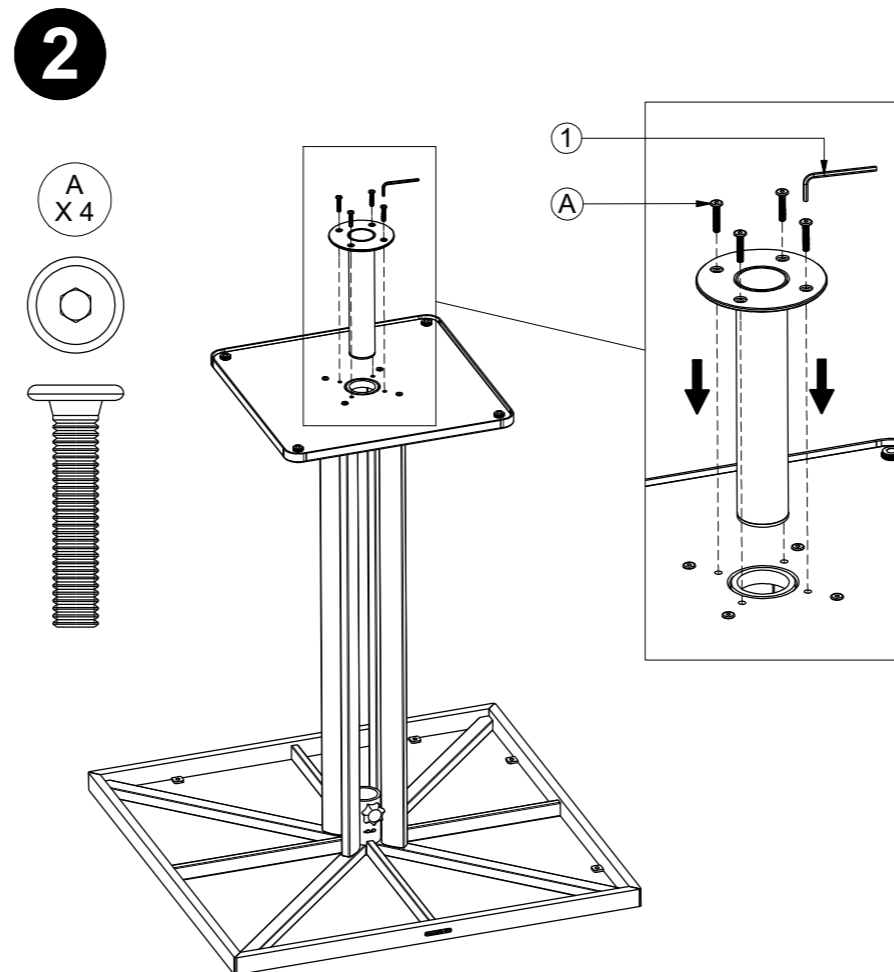

Warranty
www.gloster.com

METZ

SQUARE TABLE

ALUMINIUM TOP

ASSEMBLY GUIDE

MODEL : 108338 - 108367
108370 - 108371

1 DINING TABLE

DISTRIBUTED IN THE USA BY: