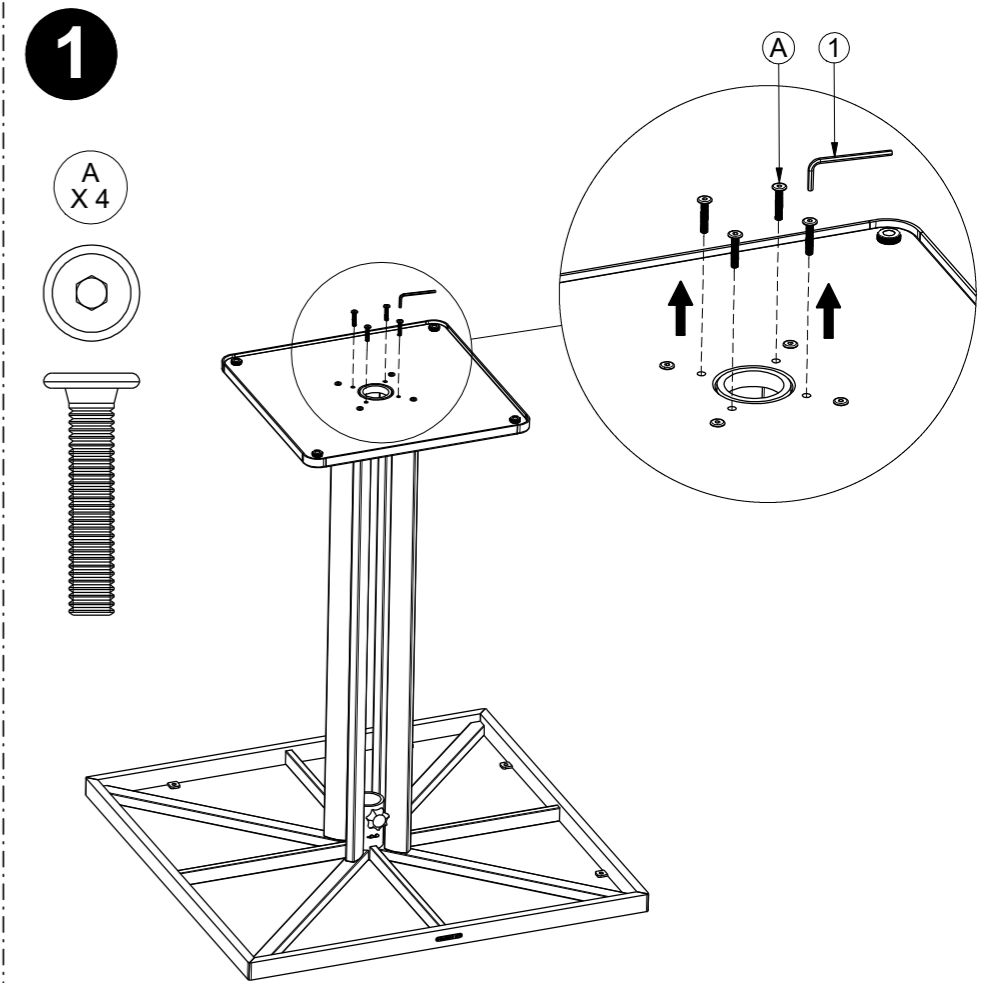

METZ

PARASOL SUPPORT

ASSEMBLY GUIDE