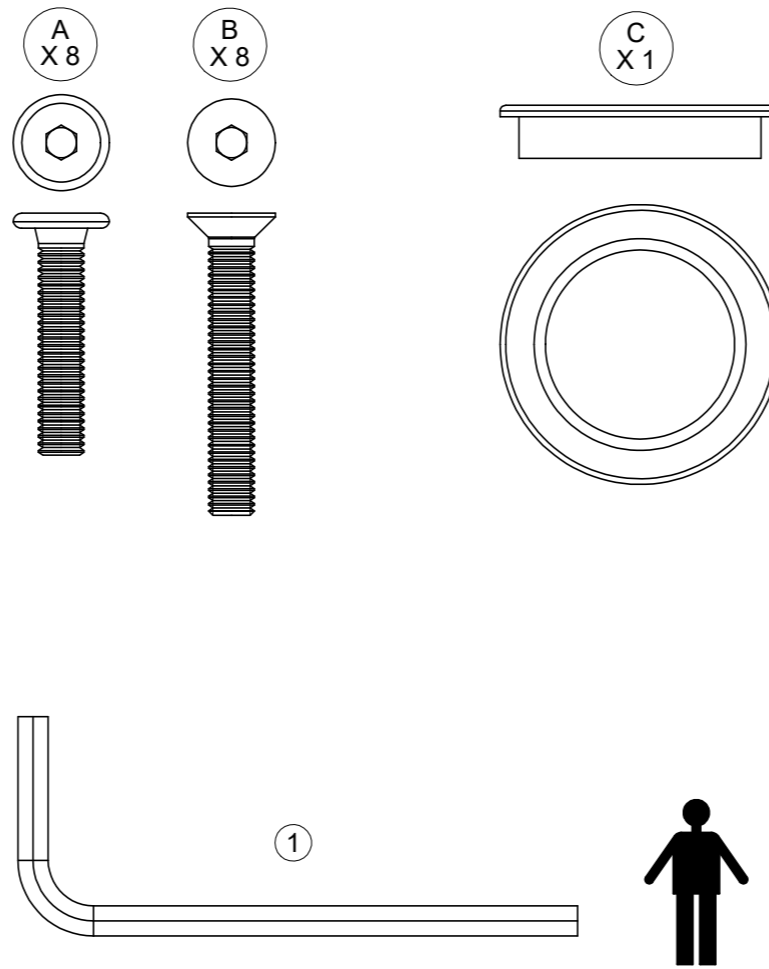

METZ SQUARE PEDESTAL TABLE BASE

ASSEMBLY GUIDE

 **GLOSTER**

DISTRIBUTED IN THE USA BY:

Gloster Furniture
1075 Fulp Industrial Road
PO Box 738
South Boston
VA 24592
USA

DISTRIBUTED IN EUROPE AND ROW BY:

Gloster Furniture GmbH
Zeppelinstrasse 22
21337 Lüneburg
Germany
Tel. +49 (0)4131 287530