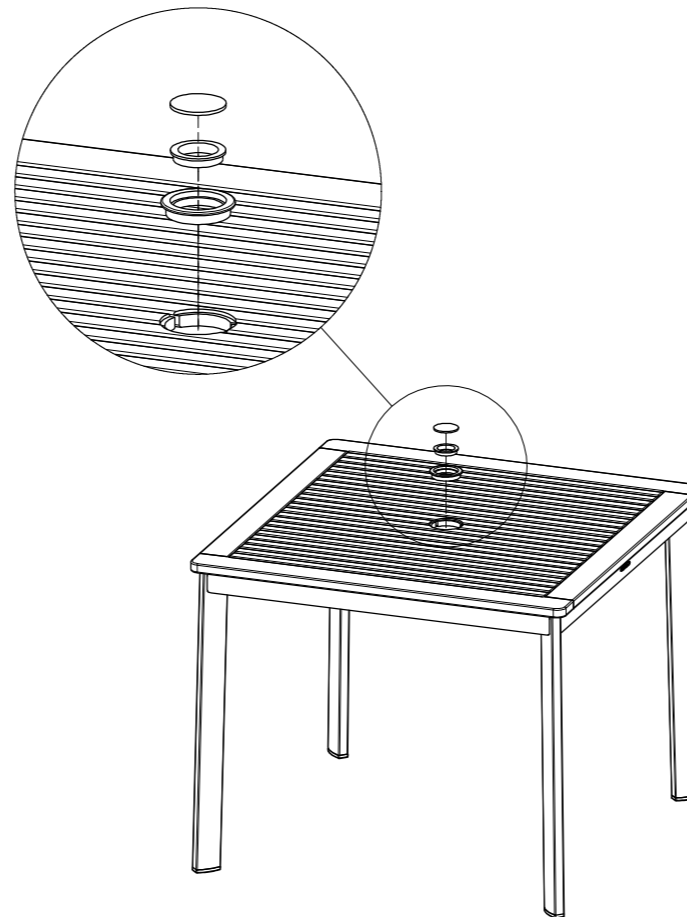

METZ

SQUARE TABLE

TEAK TOP

ASSEMBLY GUIDE

GLOSTER

MODEL : 107912 - 107915

1 DINING TABLE

DISTRIBUTED IN THE USA BY:

Gloster Furniture
1075 Fulp Industrial Road
PO Box 738
South Boston
VA 24592
USA

DISTRIBUTED IN EUROPE AND ROW BY:

Gloster Furniture GmbH
Zeppelinstrasse 22
21337 Lüneburg
Germany
Tel. +49 (0)4131 287530

GENERAL SAFETY GUIDELINES

Read this guide carefully before using the product.
Keep this guide for future reference, do not throw away.
Only use the product in accordance with these instructions. Failure to follow the instructions contained within the user guide can result in damage to the product, and the warranty will become void.
Any responsibility is disclaimed due to incorrect use of the product.
This product is suitable for use in both residential and contract environments.

Warranty
www.gloster.com

2

3