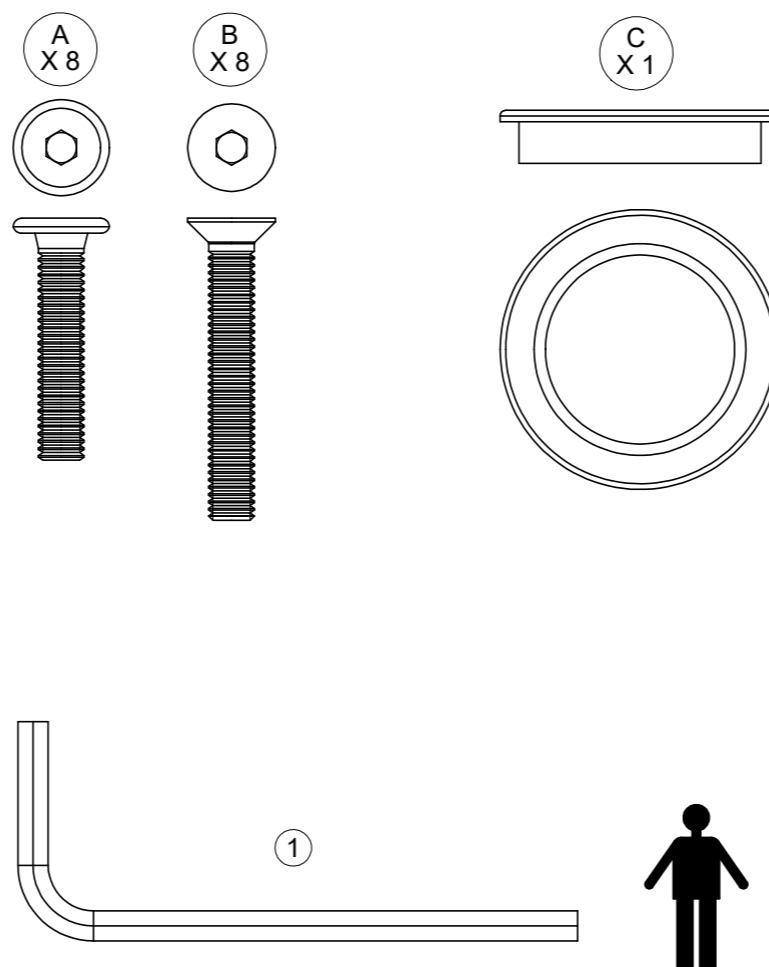

METZ SQUARE PEDESTAL TABLE BASE

ASSEMBLY GUIDE

 GLOSTER

DISTRIBUTED IN THE USA BY:

Gloster Furniture
1075 Fulp Industrial Road
PO Box 738
South Boston
VA 24592
USA

DISTRIBUTED IN EUROPE AND ROW BY:

Gloster Furniture GmbH
Zeppelinstrasse 22
21337 Lüneburg
Germany
Tel. +49 (0)4131 287530