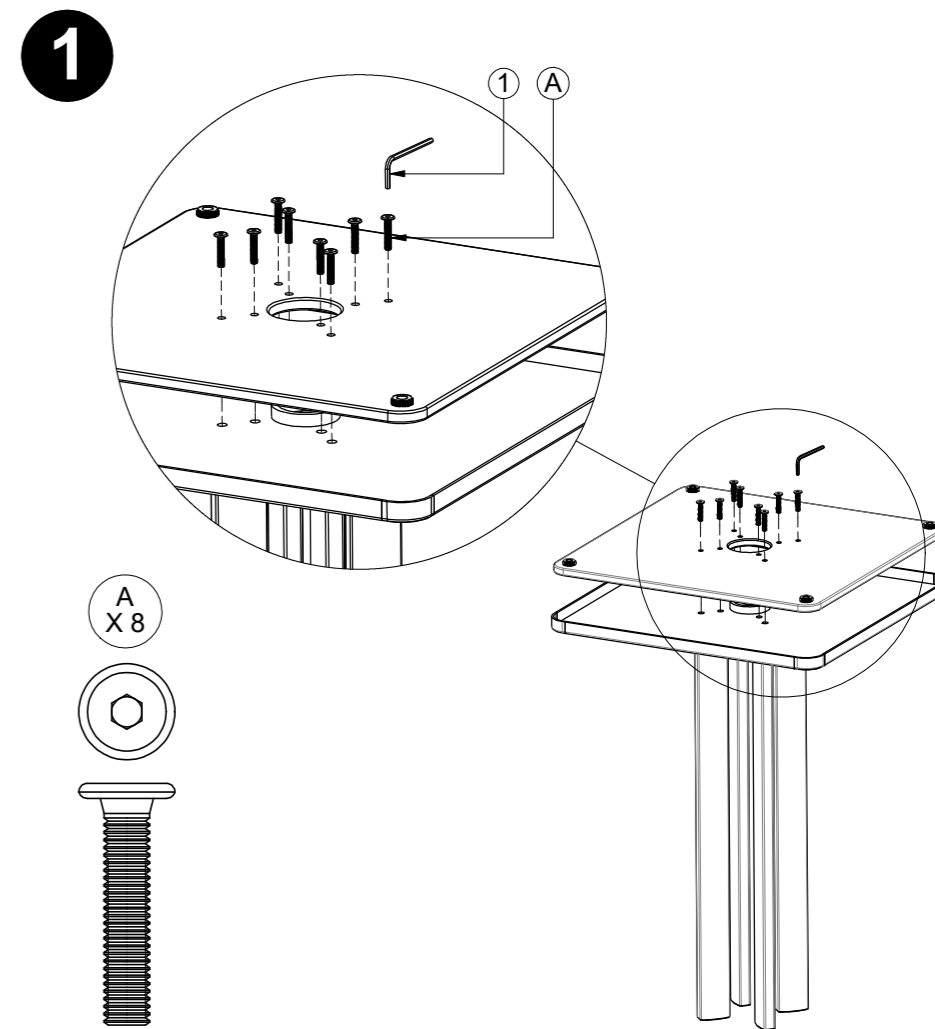

METZ SQUARE PEDESTAL TABLE BASE

ASSEMBLY GUIDE

 GLOSTER

DISTRIBUTED IN THE USA BY:

Gloster Furniture
1075 Fulp Industrial Road
PO Box 738
South Boston
VA 24592
USA

DISTRIBUTED IN EUROPE AND ROW BY:

Gloster Furniture GmbH
Zeppelinstrasse 22
21337 Lüneburg
Germany
Tel. +49 (0)4131 287530