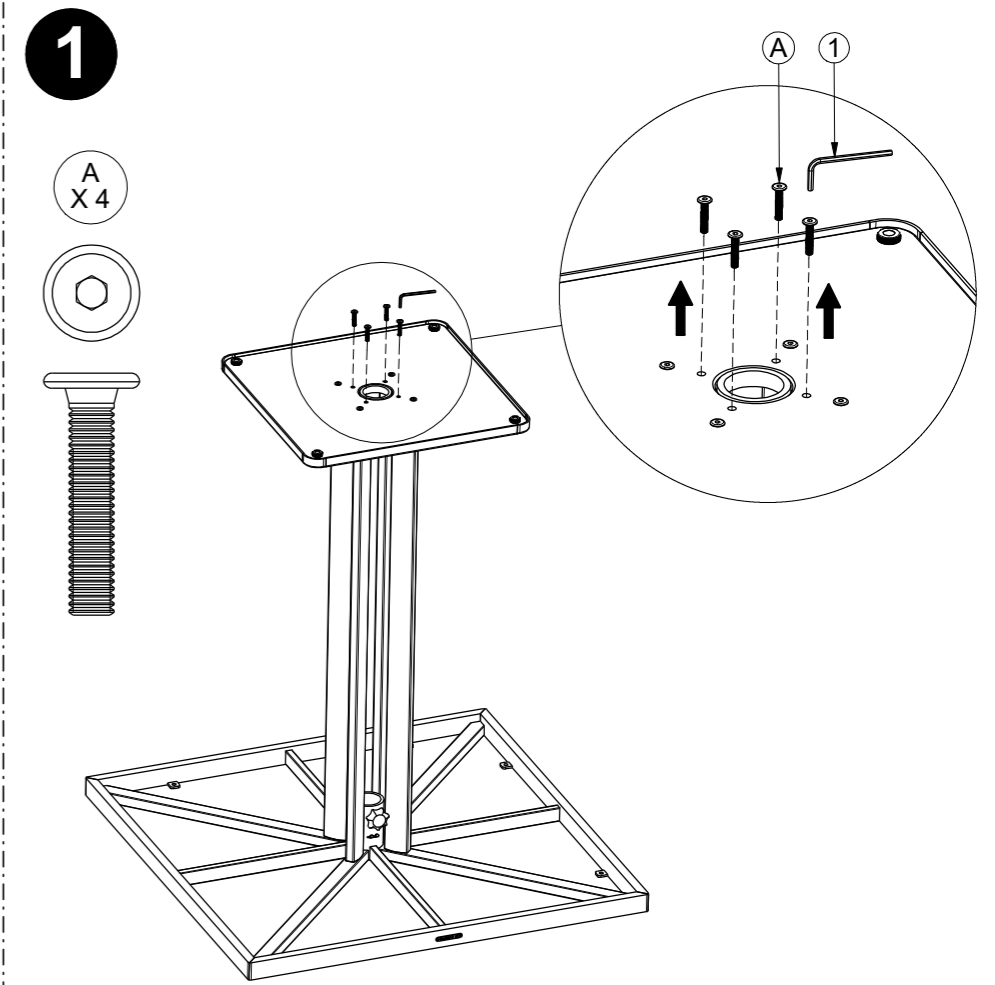

METZ

PARASOL SUPPORT

ASSEMBLY GUIDE