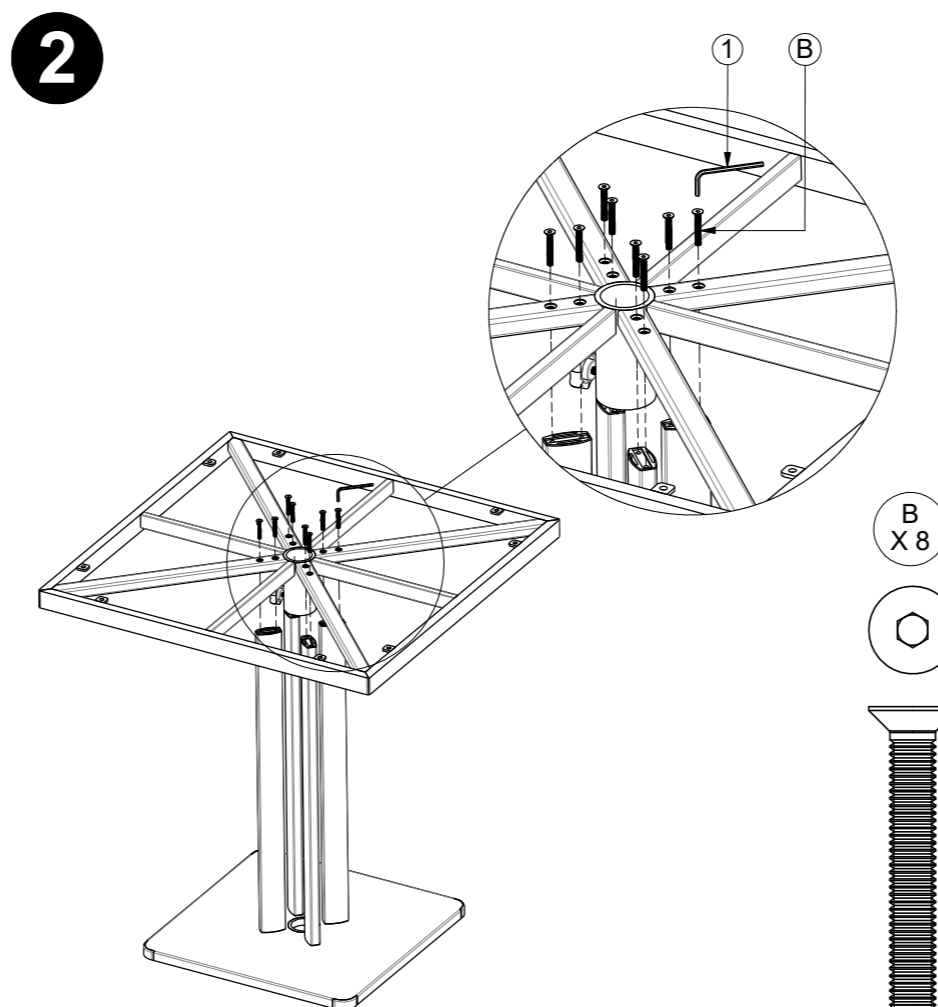

GENERAL SAFETY GUIDELINES

Read this guide carefully before using the product.
Keep this guide for future reference, do not throw away.
Only use the product in accordance with these instructions. Failure to follow the instructions contained within the user guide can result in damage to the product, and the warranty will become void.
Any responsibility is disclaimed due to incorrect use of the product.
This product is suitable for use in both residential and contract environments.

Warranty
www.gloster.com