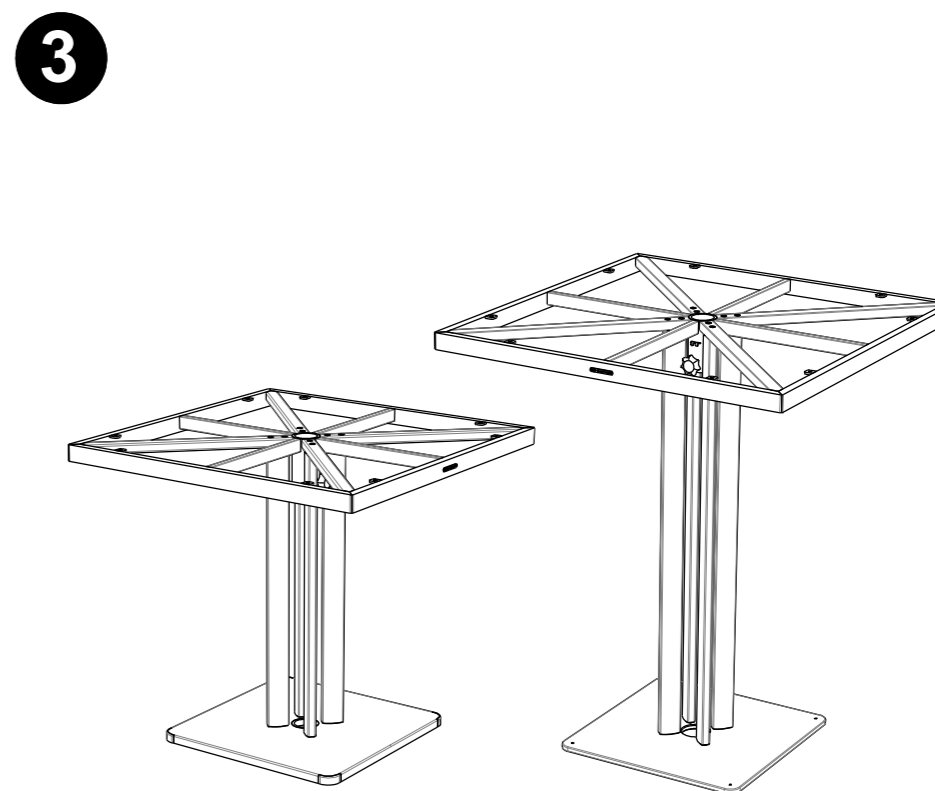

GENERAL SAFETY GUIDELINES

Read this guide carefully before using the product.
Keep this guide for future reference, do not throw away.
Only use the product in accordance with these instructions. Failure to follow the instructions contained within the user guide can result in damage to the product, and the warranty will become void.
Any responsibility is disclaimed due to incorrect use of the product.
This product is suitable for use in both residential and contract environments.

Warranty
www.gloster.com