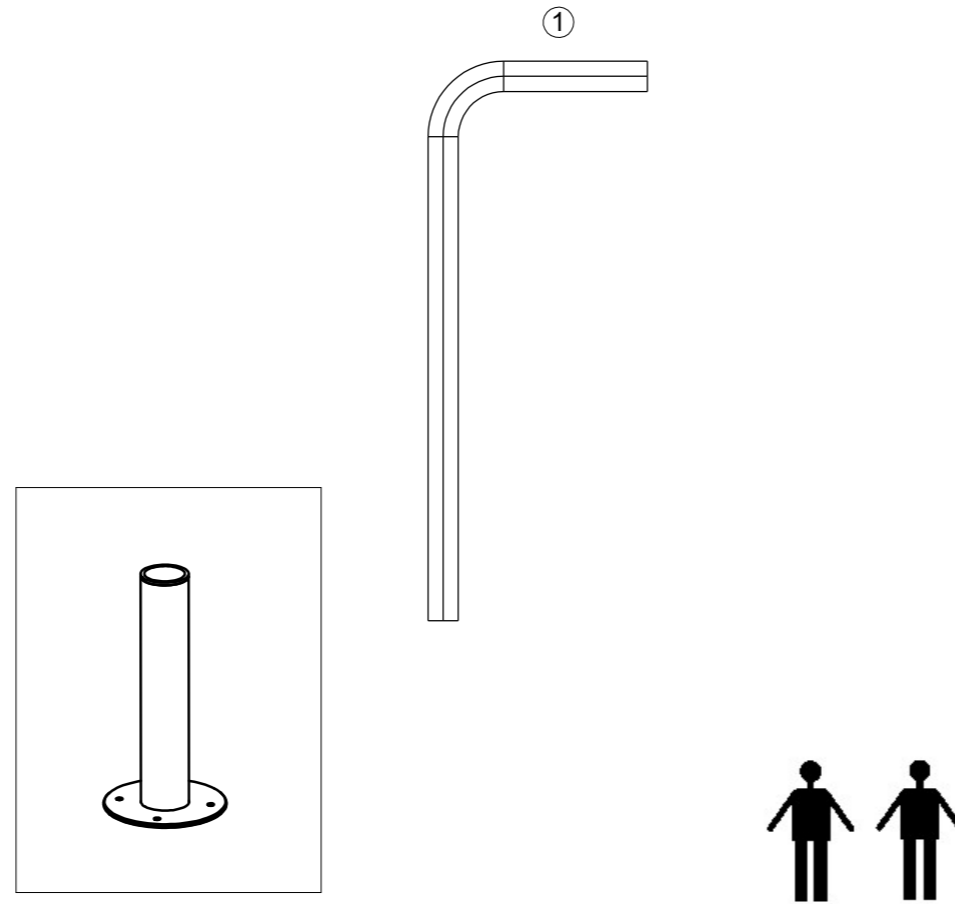

METZ

PARASOL SUPPORT

ASSEMBLY GUIDE