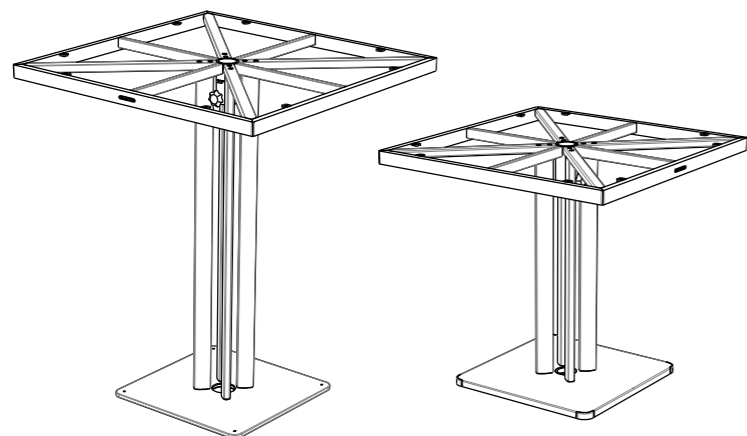

METZ SQUARE PEDESTAL TABLE BASE

ASSEMBLY GUIDE

 GLOSTER

DISTRIBUTED IN THE USA BY:

Gloster Furniture
1075 Fulp Industrial Road
PO Box 738
South Boston
VA 24592
USA

DISTRIBUTED IN EUROPE AND ROW BY:

Gloster Furniture GmbH
Zeppelinstrasse 22
21337 Lüneburg
Germany
Tel. +49 (0)4131 287530