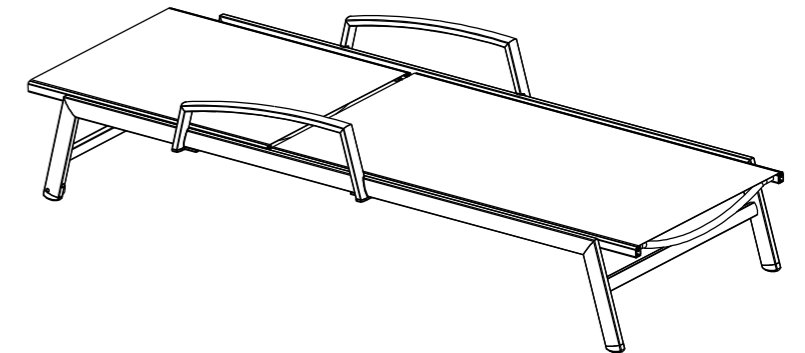

METZ LOUNGER ARMS

ASSEMBLY GUIDE

GLOSTER

DISTRIBUTED IN THE USA BY:

Gloster Furniture
1075 Fulp Industrial Road
PO Box 738
South Boston
VA 24592
USA

DISTRIBUTED IN EUROPE AND ROW BY:

Gloster Furniture GmbH
Zeppelinstrasse 22
21337 Lüneburg
Germany
Tel. +49 (0)4131 287530

GENERAL SAFETY GUIDELINES

Read this guide carefully before using the product.
Keep this guide for future reference, do not throw away.
Only use the product in accordance with these instructions. Failure to follow the instructions contained within the user guide can result in damage to the product, and the warranty will become void.
Any responsibility is disclaimed due to incorrect use of the product.
This product is suitable for use in both residential and contract environments.

Warranty
www.gloster.com

2

3