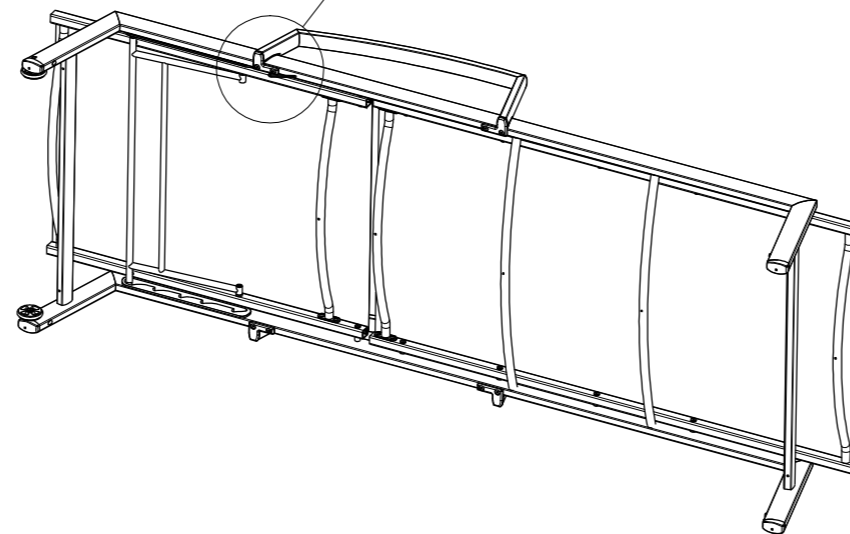

METZ LOUNGER ARMS

ASSEMBLY GUIDE

GLOSTER

DISTRIBUTED IN THE USA BY:

Gloster Furniture
1075 Fulp Industrial Road
PO Box 738
South Boston
VA 24592
USA

DISTRIBUTED IN EUROPE AND ROW BY:

Gloster Furniture GmbH
Zeppelinstrasse 22
21337 Lüneburg
Germany
Tel. +49 (0)4131 287530

GENERAL SAFETY GUIDELINES

Read this guide carefully before using the product.
Keep this guide for future reference, do not throw away.
Only use the product in accordance with these instructions. Failure to follow the instructions contained within the user guide can result in damage to the product, and the warranty will become void.
Any responsibility is disclaimed due to incorrect use of the product.
This product is suitable for use in both residential and contract environments.

Warranty
www.gloster.com

2

3