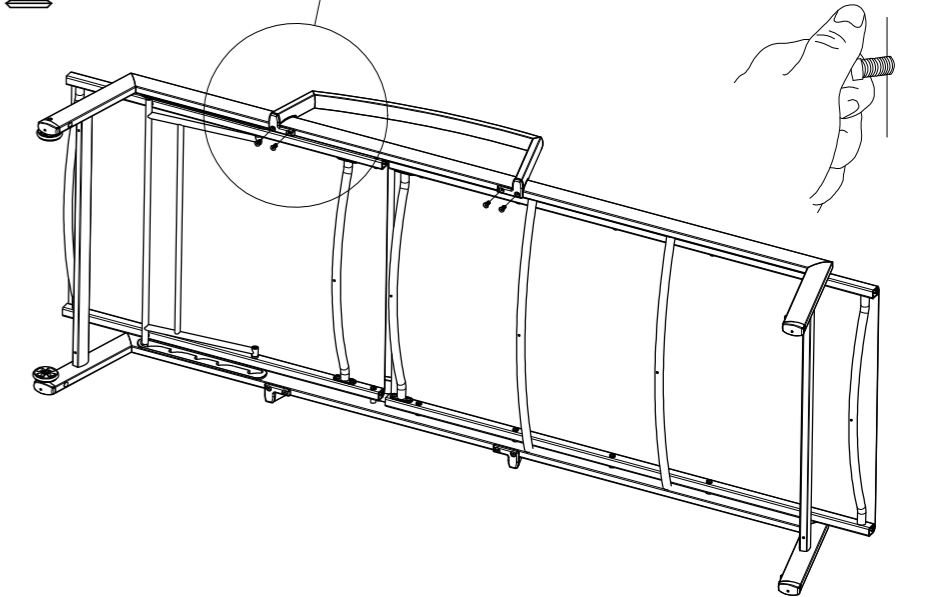

METZ LOUNGER ARMS

ASSEMBLY GUIDE

GLOSTER

DISTRIBUTED IN THE USA BY:

Gloster Furniture
1075 Fulp Industrial Road
PO Box 738
South Boston
VA 24592
USA

DISTRIBUTED IN EUROPE AND ROW BY:

Gloster Furniture GmbH
Zeppelinstrasse 22
21337 Lüneburg
Germany
Tel. +49 (0)4131 287530

GENERAL SAFETY GUIDELINES

Read this guide carefully before using the product.
Keep this guide for future reference, do not throw away.
Only use the product in accordance with these instructions. Failure to follow the instructions contained within the user guide can result in damage to the product, and the warranty will become void.
Any responsibility is disclaimed due to incorrect use of the product.
This product is suitable for use in both residential and contract environments.

Warranty
www.gloster.com

2

3