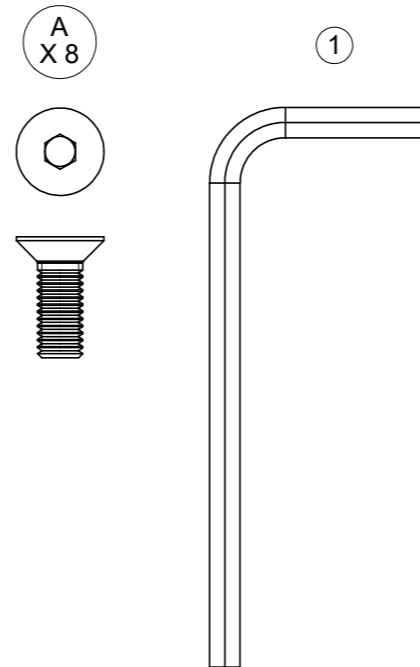

METZ LOUNGER ARMS

ASSEMBLY GUIDE

GLOSTER

DISTRIBUTED IN THE USA BY:

Gloster Furniture
1075 Fulp Industrial Road
PO Box 738
South Boston
VA 24592
USA

DISTRIBUTED IN EUROPE AND ROW BY:

Gloster Furniture GmbH
Zeppelinstrasse 22
21337 Lüneburg
Germany
Tel. +49 (0)4131 287530

GENERAL SAFETY GUIDELINES

Read this guide carefully before using the product.
Keep this guide for future reference, do not throw away.
Only use the product in accordance with these instructions. Failure to follow the instructions contained within the user guide can result in damage to the product, and the warranty will become void.
Any responsibility is disclaimed due to incorrect use of the product.
This product is suitable for use in both residential and contract environments.

Warranty
www.gloster.com

2

3