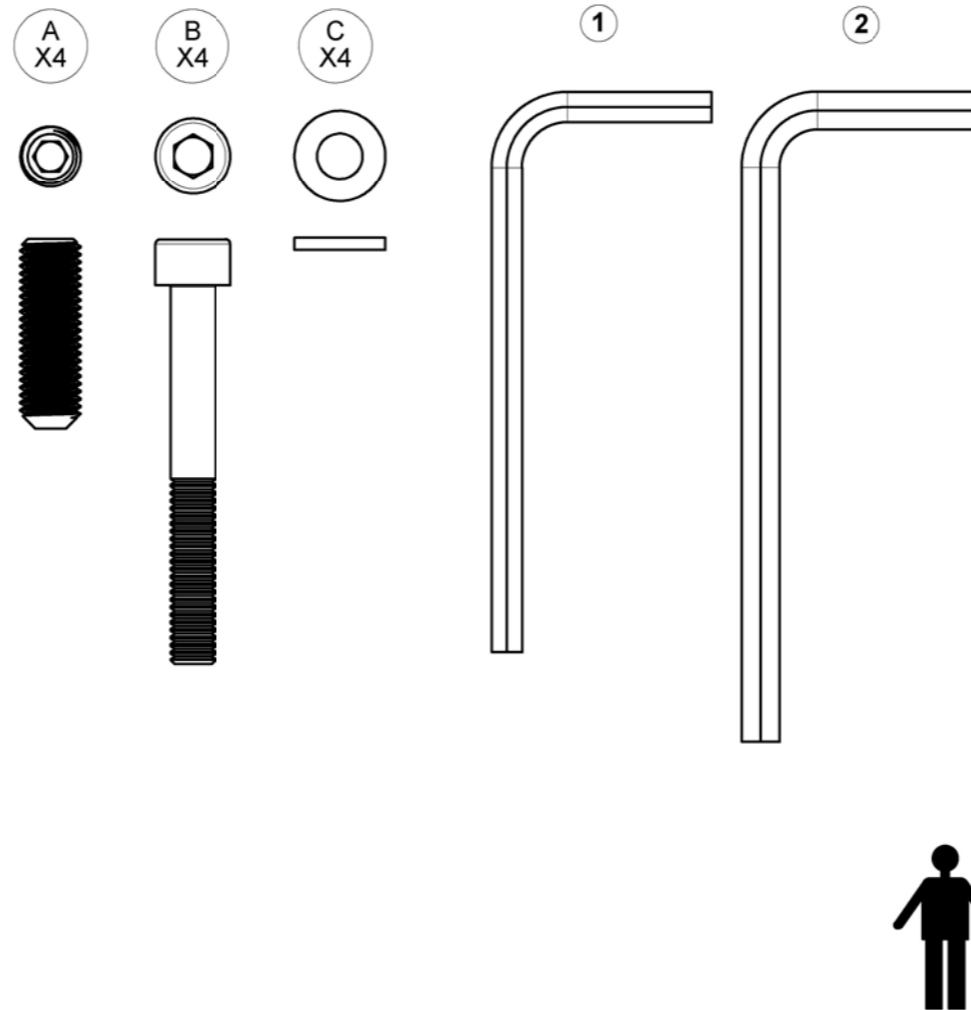

# MISTRAL COFFEE TABLE TEAK

ASSEMBLY GUIDE

 GLOSTER