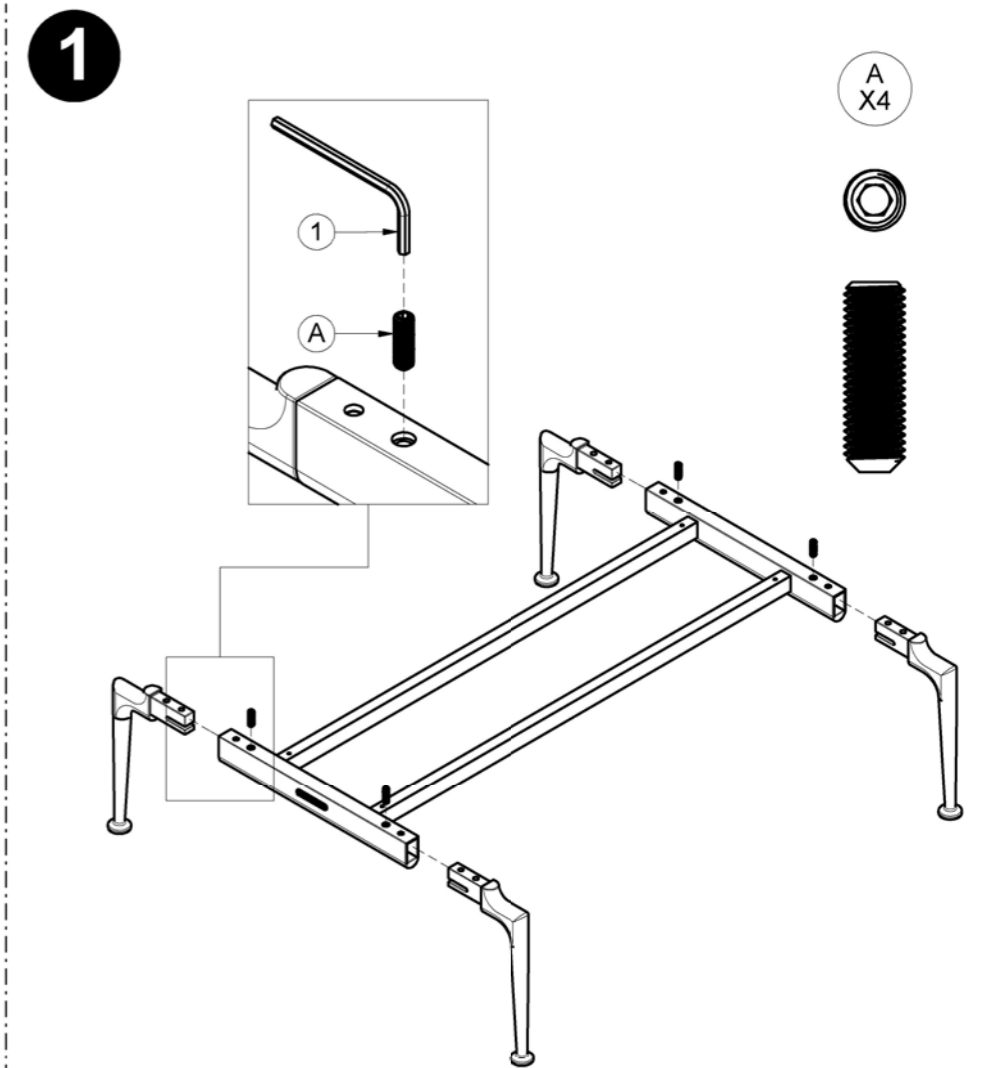

# MISTRAL COFFEE TABLE TEAK

ASSEMBLY GUIDE

 GLOSTER