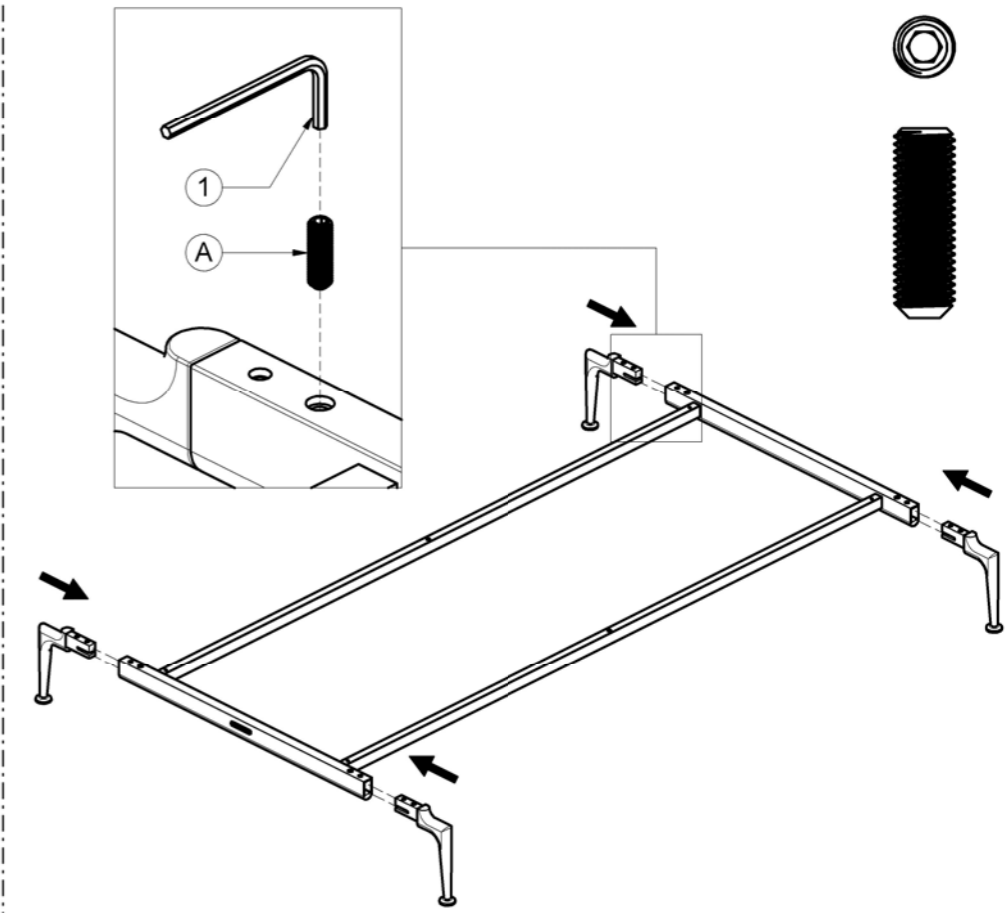

MISTRAL TEAK BASE 90 X 200

ASSEMBLY GUIDE

GLOSTER

DISTRIBUTED IN THE USA BY:

Gloster Furniture
1075 Fulp Industrial Road
PO Box 738
South Boston
VA 24592
USA

DISTRIBUTED IN EUROPE AND ROW BY:

Gloster Furniture GmbH
Zeppelinstrasse 22
21337 Lüneburg
Germany
Tel. +49 (0)4131 287530

GENERAL SAFETY GUIDELINES

Read this guide carefully before using the product.
Keep this guide for future reference, do not throw away.
Only use the product in accordance with these instructions. Failure to follow the instructions contained
Within the user guide can result in damage to the product, and the warranty will become void.
Any responsibility is disclaimed due incorrect use of the product.
This product is suitable for use in both residential and contract environments.

Warranty
www.gloster.com

1

3