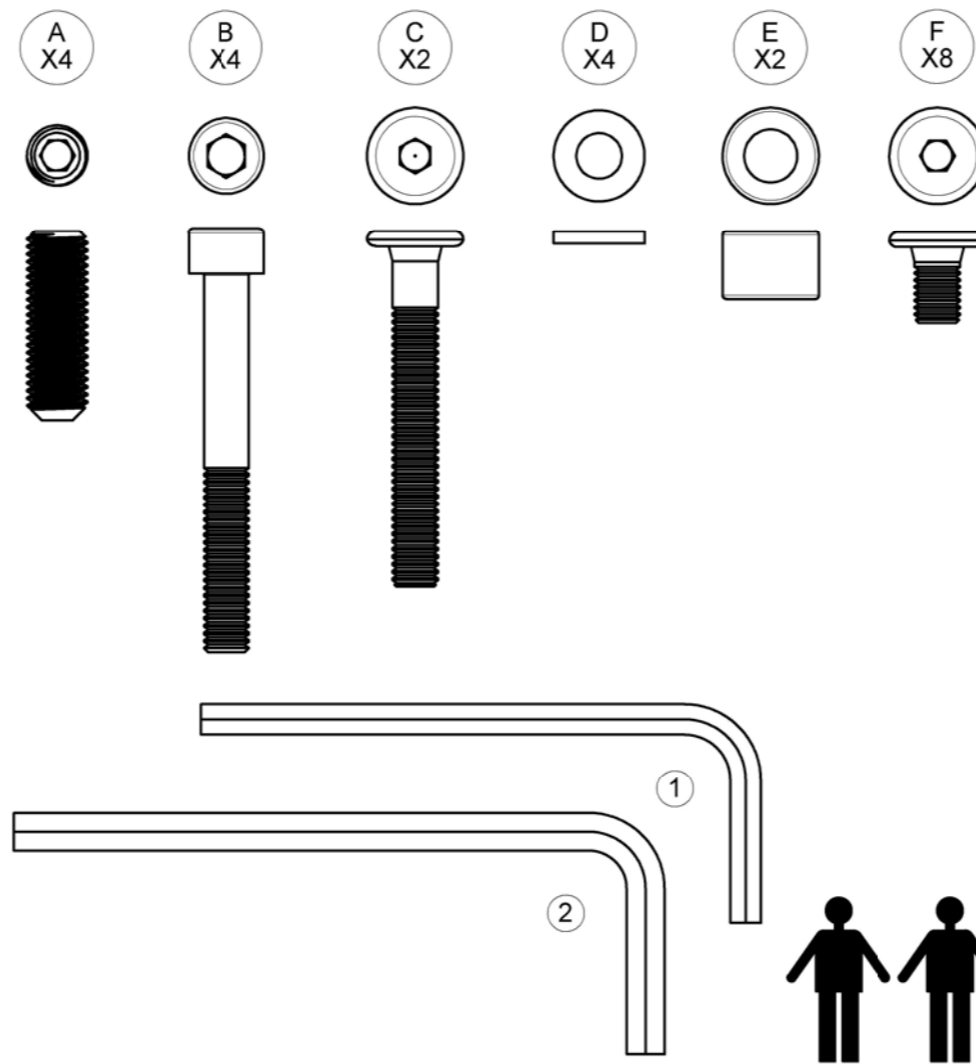

MISTRAL TEAK BASE 90 X 200

ASSEMBLY GUIDE

 GLOSTER

DISTRIBUTED IN THE USA BY:

Gloster Furniture
1075 Fulp Industrial Road
PO Box 738
South Boston
VA 24592
USA

DISTRIBUTED IN EUROPE AND ROW BY:

Gloster Furniture GmbH
Zeppelinstrasse 22
21337 Lüneburg
Germany
Tel. +49 (0)4131 287530

Warranty
www.gloster.com

1

3

MISTRAL BACK PANEL "U" SHAPE

ASSEMBLY GUIDE

 GLOSTER

DISTRIBUTED IN THE USA BY:

Gloster Furniture
1075 Fulp Industrial Road
PO Box 738
South Boston
VA 24592
USA

5

MISTRAL DAYBED