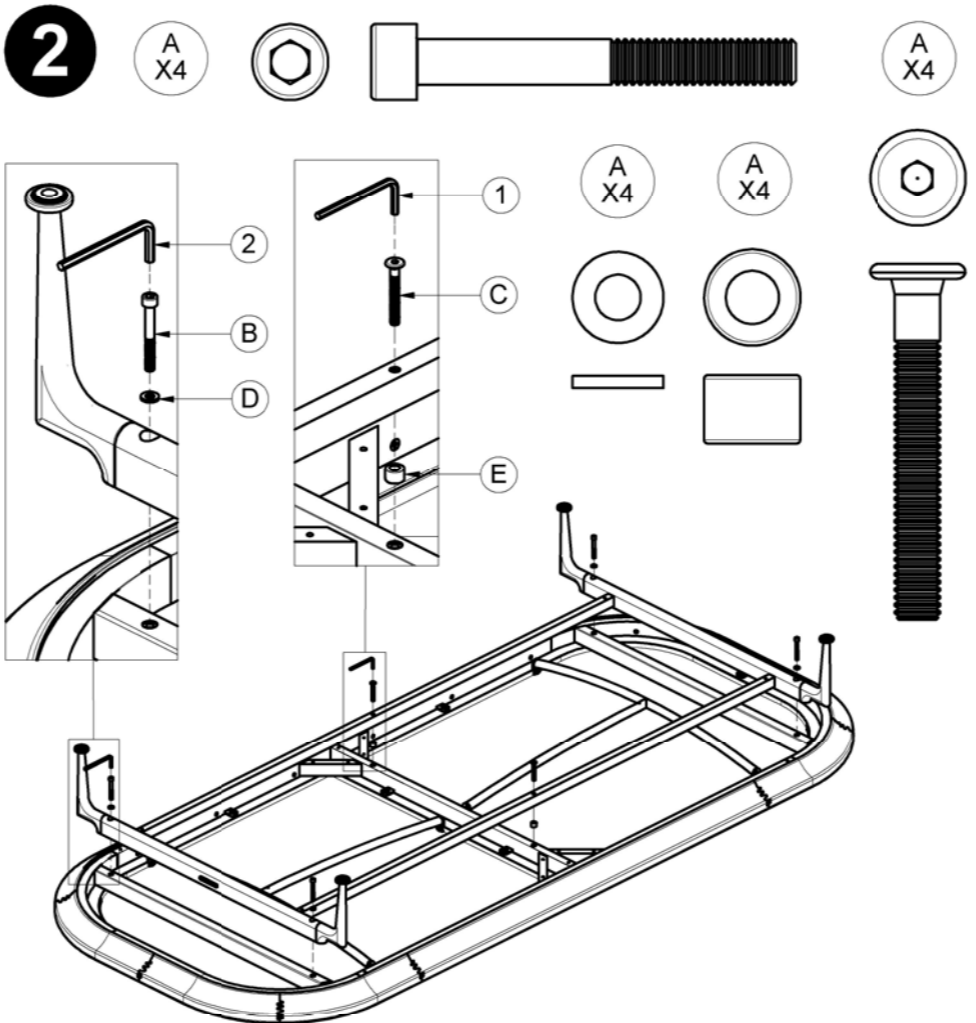

MISTRAL TEAK BASE 90 X 200

ASSEMBLY GUIDE

GLOSTER

DISTRIBUTED IN THE USA BY:

Gloster Furniture
1075 Fulp Industrial Road
PO Box 738
South Boston
VA 24592
USA

DISTRIBUTED IN EUROPE AND ROW BY:

Gloster Furniture GmbH
Zeppelinstrasse 22
21337 Lüneburg
Germany
Tel. +49 (0)4131 287530

GENERAL SAFETY GUIDELINES

Read this guide carefully before using the product.
Keep this guide for future reference, do not throw away.
Only use the product in accordance with these instructions. Failure to follow the instructions contained
Within the user guide can result in damage to the product, and the warranty will become void.
Any responsibility is disclaimed due incorrect use of the product.
This product is suitable for use in both residential and contract environments.

Warranty
www.gloster.com

1

3