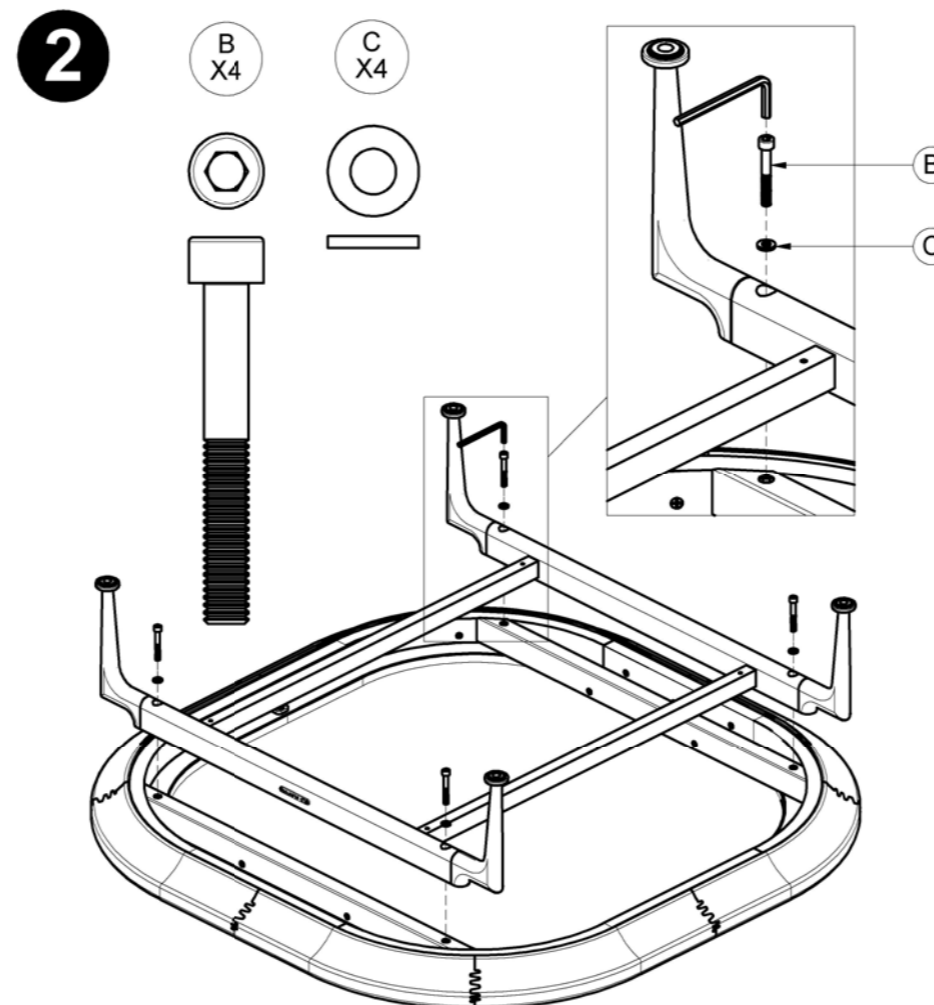

GENERAL SAFETY GUIDELINES

Read this guide carefully before using the product.
Keep this guide for future reference, do not throw away.
Only use the product in accordance with these instructions. Failure to follow the instructions contained
Within the user guide can result in damage to the product, and the warranty will become void.
Any responsibility is disclaimed due incorrect use of the product.
This product is suitable for use in both residential and contract environments.

Warranty
www.gloster.com