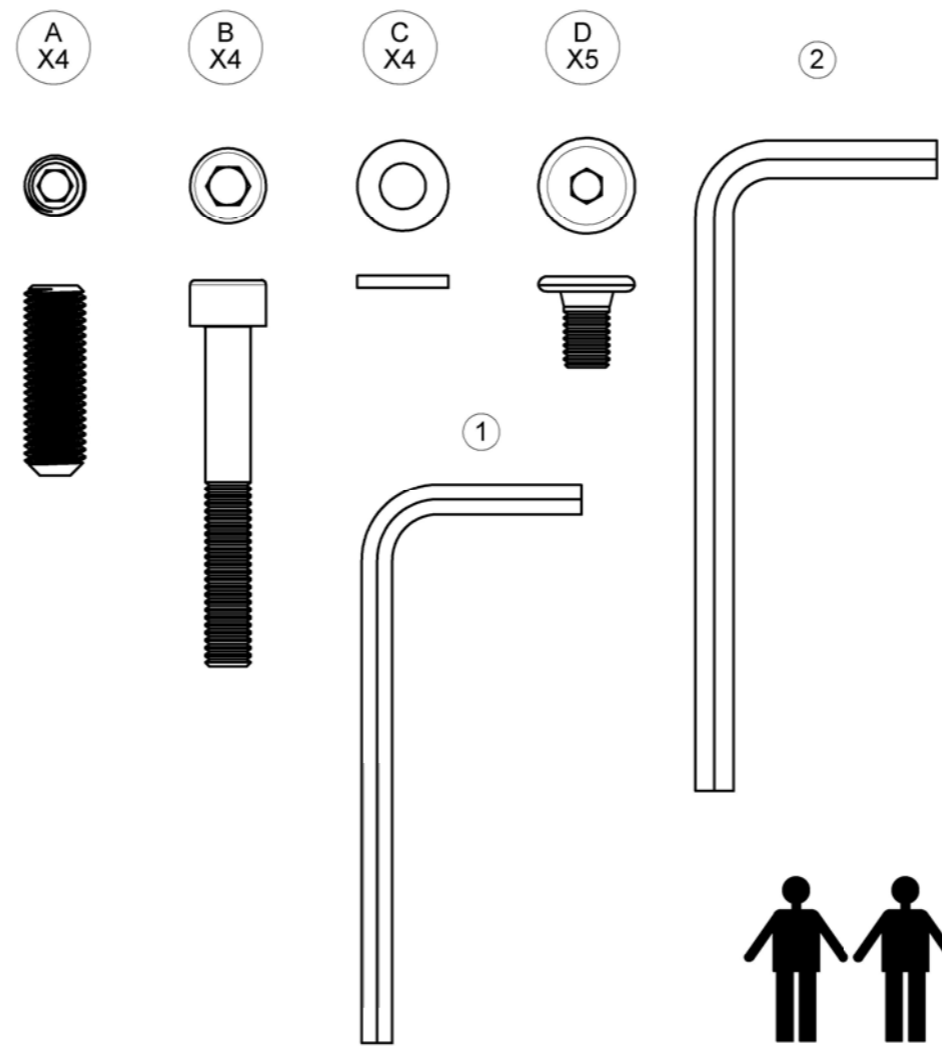

MISTRAL

TEAK BASE 90 X 90

ASSEMBLY GUIDE

 GLOSTER

DISTRIBUTED IN THE USA BY:

Gloster Furniture
1075 Fulp Industrial Road
PO Box 738
South Boston
VA 24592
USA

DISTRIBUTED IN EUROPE AND ROW BY:

Gloster Furniture GmbH
Zeppelinstrasse 22
21337 Lüneburg
Germany
Tel. +49 (0)4131 287530

Warranty
www.gloster.com

1 MISTRAL OTTOMAN

2 MISTRAL LOUNGE CHAIR