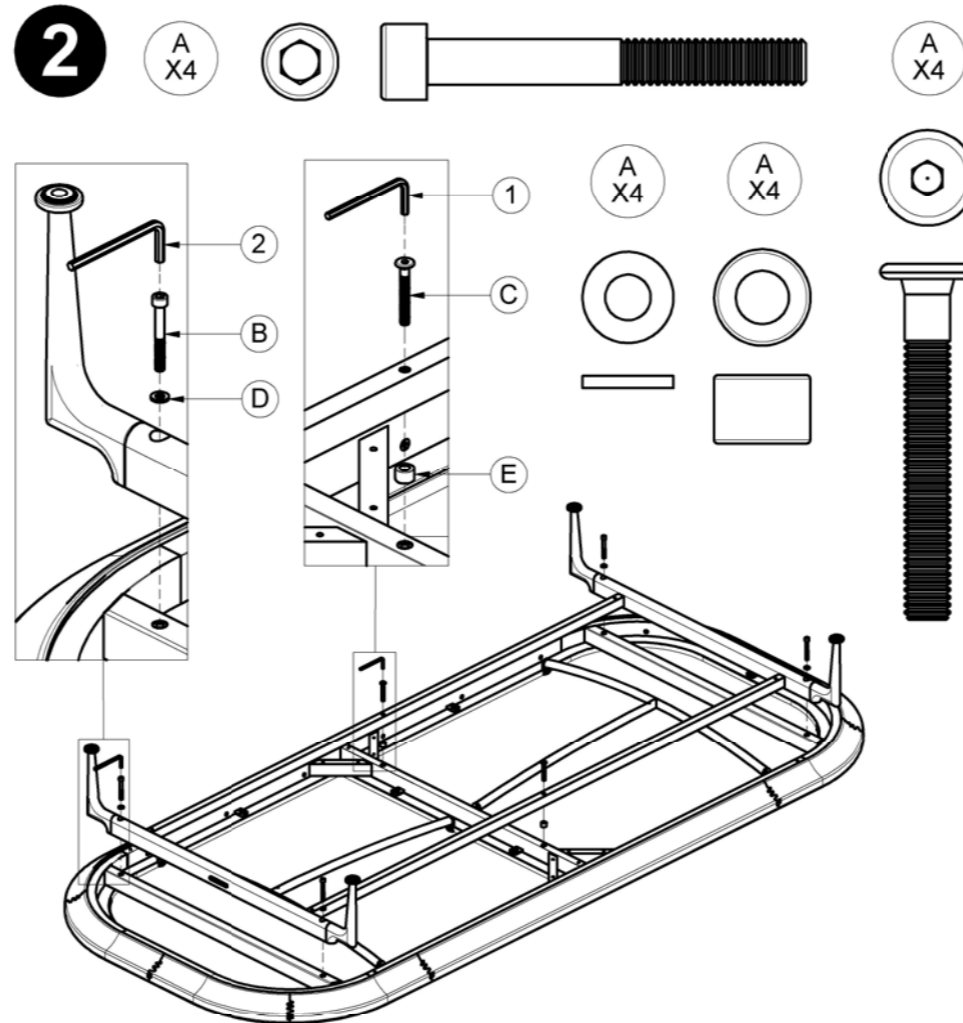

MISTRAL TEAK BASE 90 X 200

ASSEMBLY GUIDE

GLOSTER

DISTRIBUTED IN THE USA BY:

Gloster Furniture
1075 Fulp Industrial Road
PO Box 738
South Boston
VA 24592
USA

DISTRIBUTED IN EUROPE AND ROW BY:

Gloster Furniture GmbH
Zeppelinstrasse 22
21337 Lüneburg
Germany
Tel. +49 (0)4131 287530

GENERAL SAFETY GUIDELINES

Read this guide carefully before using the product.
Keep this guide for future reference, do not throw away.
Only use the product in accordance with these instructions. Failure to follow the instructions contained
Within the user guide can result in damage to the product, and the warranty will become void.
Any responsibility is disclaimed due incorrect use of the product.
This product is suitable for use in both residential and contract environments.

Warranty
www.gloster.com