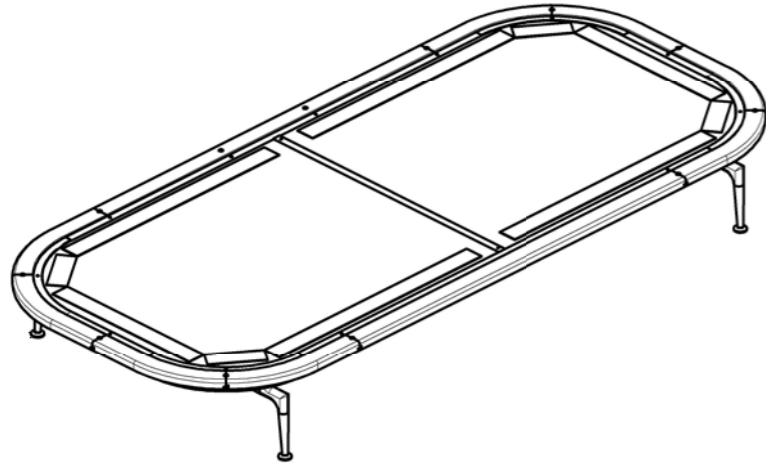

MISTRAL TEAK BASE 90 X 200

ASSEMBLY GUIDE

 GLOSTER

DISTRIBUTED IN THE USA BY:

Gloster Furniture
1075 Fulp Industrial Road
PO Box 738
South Boston
VA 24592
USA

DISTRIBUTED IN EUROPE AND ROW BY:

Gloster Furniture GmbH
Zeppelinstrasse 22
21337 Lüneburg
Germany
Tel. +49 (0)4131 287530