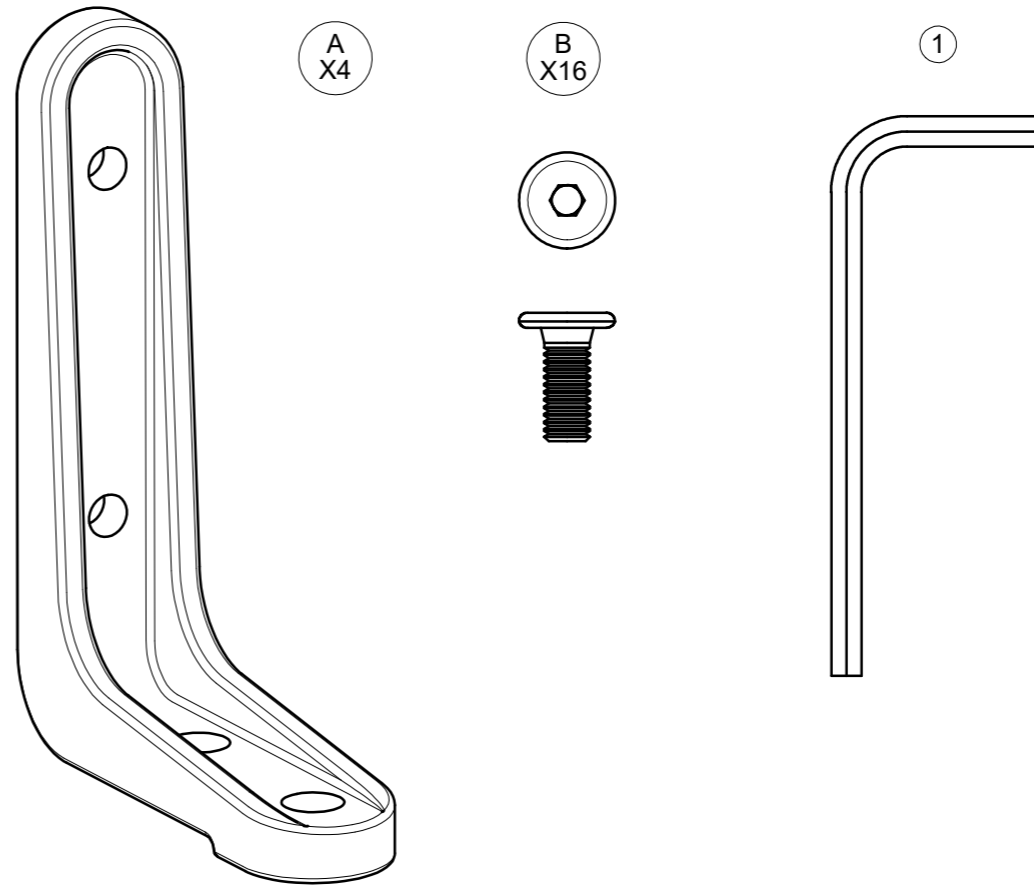

Warranty
www.gloster.com

MISTRAL BACK PANEL " L " SHAPE LEFT & RIGHT SMALL

ASSEMBLY GUIDE

 GLOSTER

DISTRIBUTED IN THE USA BY:

Gloster Furniture
1075 Fulp Industrial Road
PO Box 738
South Boston
VA 24592
USA