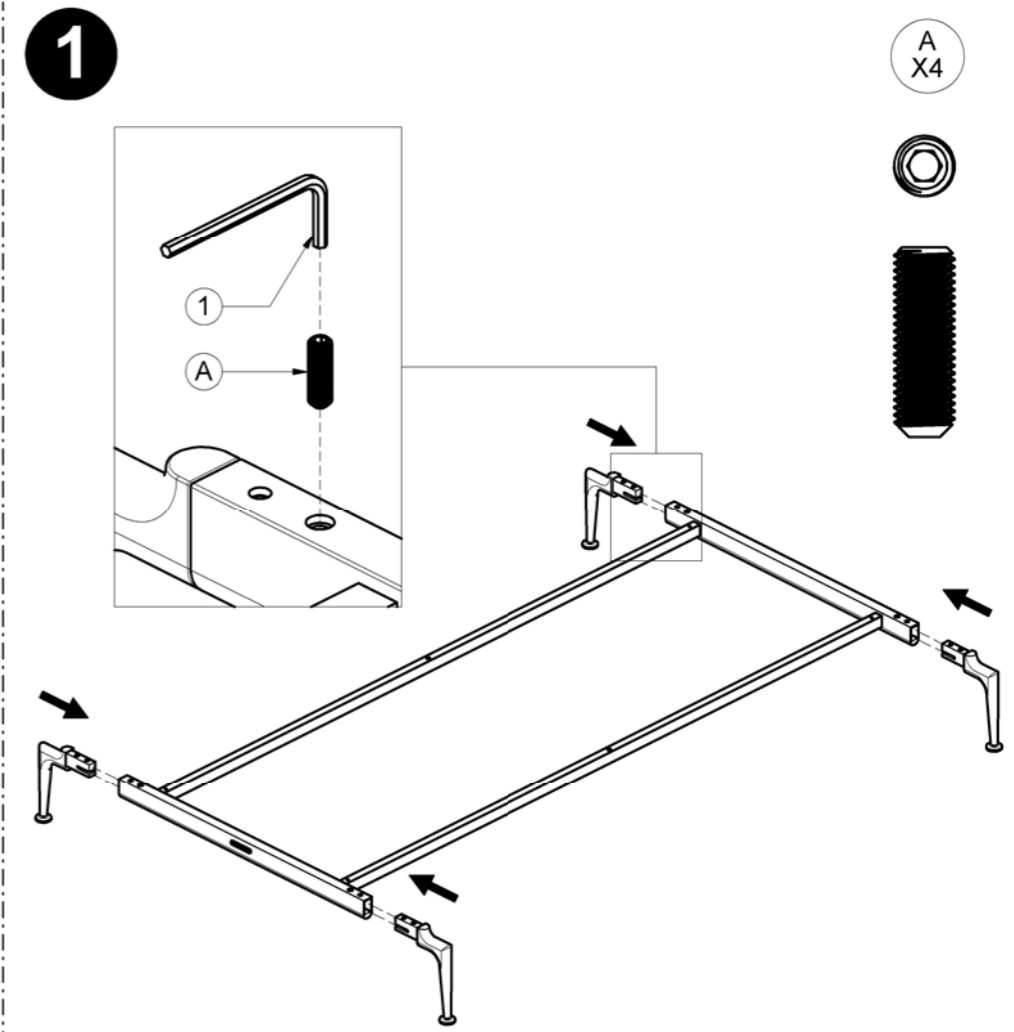

Warranty
www.gloster.com

MISTRAL BACK PANEL " L " SHAPE LEFT & RIGHT SMALL

ASSEMBLY GUIDE

 GLOSTER

DISTRIBUTED IN THE USA BY:

Gloster Furniture
1075 Fulp Industrial Road
PO Box 738
South Boston
VA 24592
USA