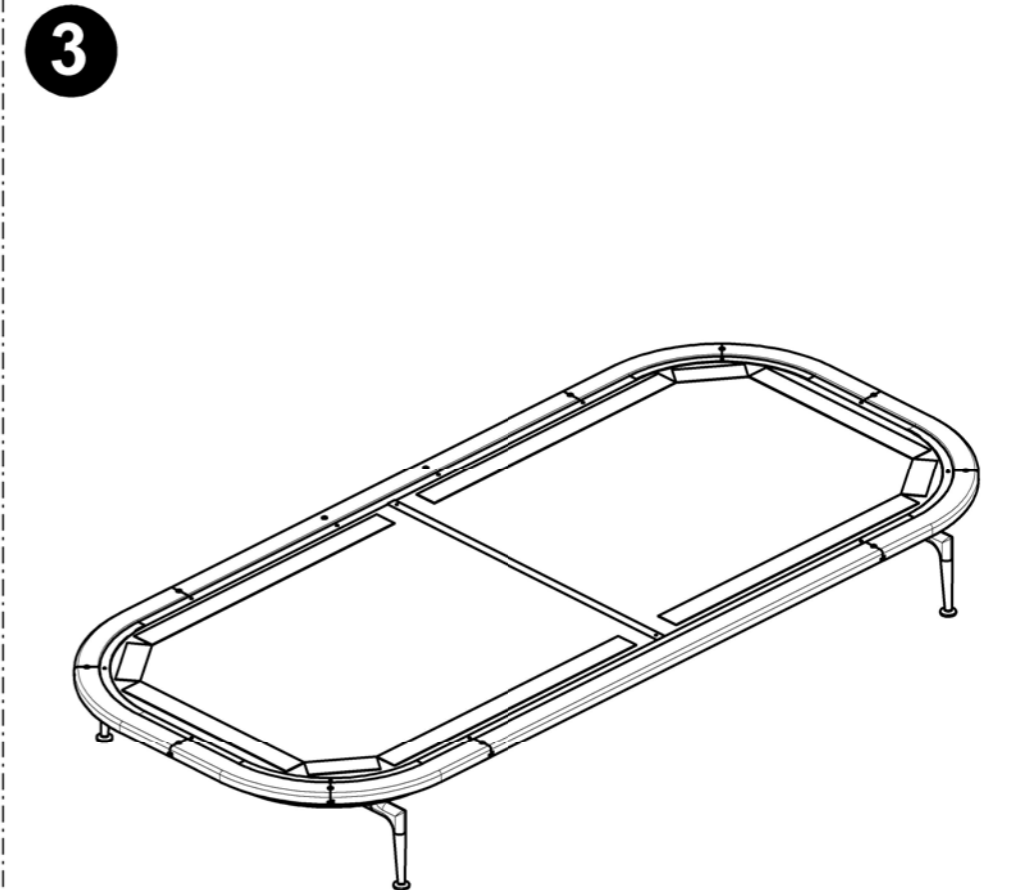

MISTRAL TEAK BASE 90 X 200

ASSEMBLY GUIDE

GLOSTER

DISTRIBUTED IN THE USA BY:

Gloster Furniture
1075 Fulp Industrial Road
PO Box 738
South Boston
VA 24592
USA

DISTRIBUTED IN EUROPE AND ROW BY:

Gloster Furniture GmbH
Zeppelinstrasse 22
21337 Lüneburg
Germany
Tel. +49 (0)4131 287530

GENERAL SAFETY GUIDELINES

Read this guide carefully before using the product.
Keep this guide for future reference, do not throw away.
Only use the product in accordance with these instructions. Failure to follow the instructions contained
Within the user guide can result in damage to the product, and the warranty will become void.
Any responsibility is disclaimed due incorrect use of the product.
This product is suitable for use in both residential and contract environments.

Warranty
www.gloster.com