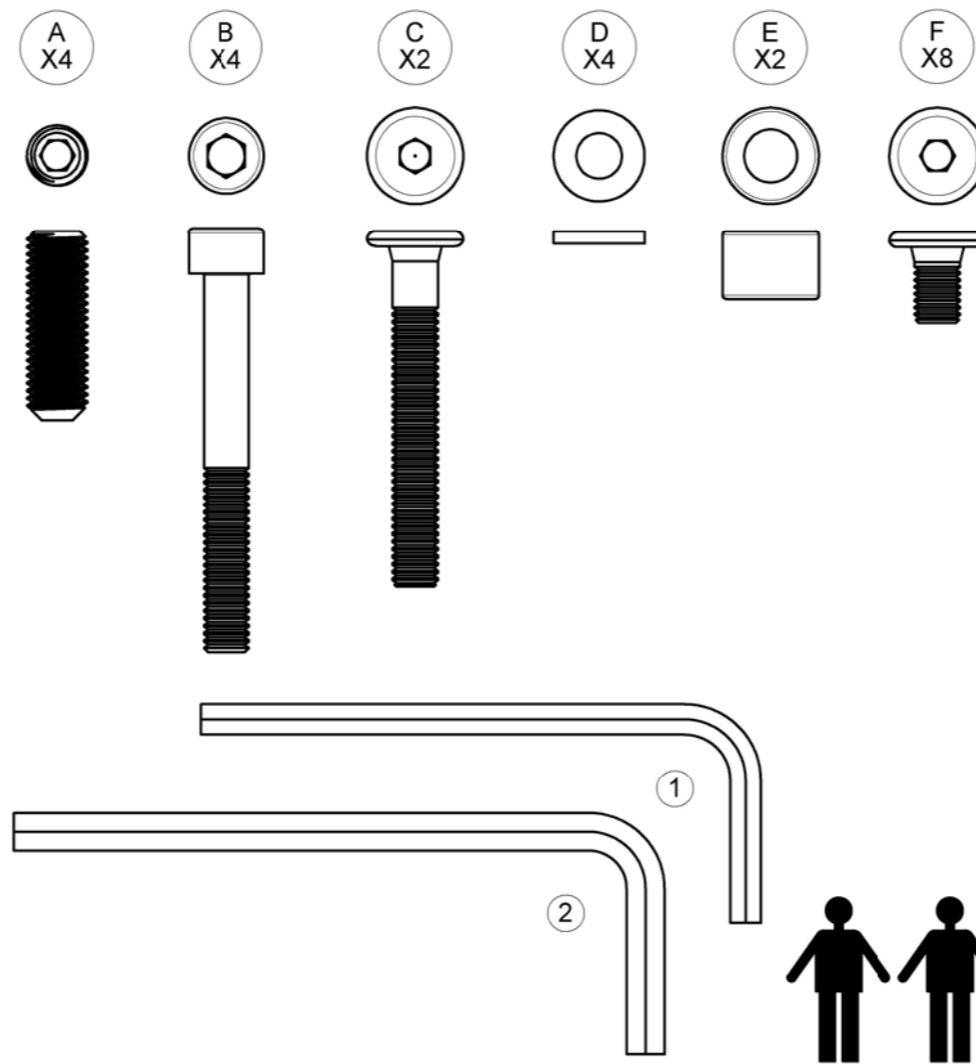

MISTRAL TEAK BASE 90 X 200

ASSEMBLY GUIDE

 GLOSTER

DISTRIBUTED IN THE USA BY:

Gloster Furniture
1075 Fulp Industrial Road
PO Box 738
South Boston
VA 24592
USA

DISTRIBUTED IN EUROPE AND ROW BY:

Gloster Furniture GmbH
Zeppelinstrasse 22
21337 Lüneburg
Germany
Tel. +49 (0)4131 287530

Warranty
www.gloster.com

MISTRAL BACK PANEL " L " SHAPE LEFT & RIGHT SMALL

ASSEMBLY GUIDE

 GLOSTER

DISTRIBUTED IN THE USA BY:

Gloster Furniture
1075 Fulp Industrial Road
PO Box 738
South Boston
VA 24592
USA

4

MISTRAL LEFT / RIGHT CHAISE