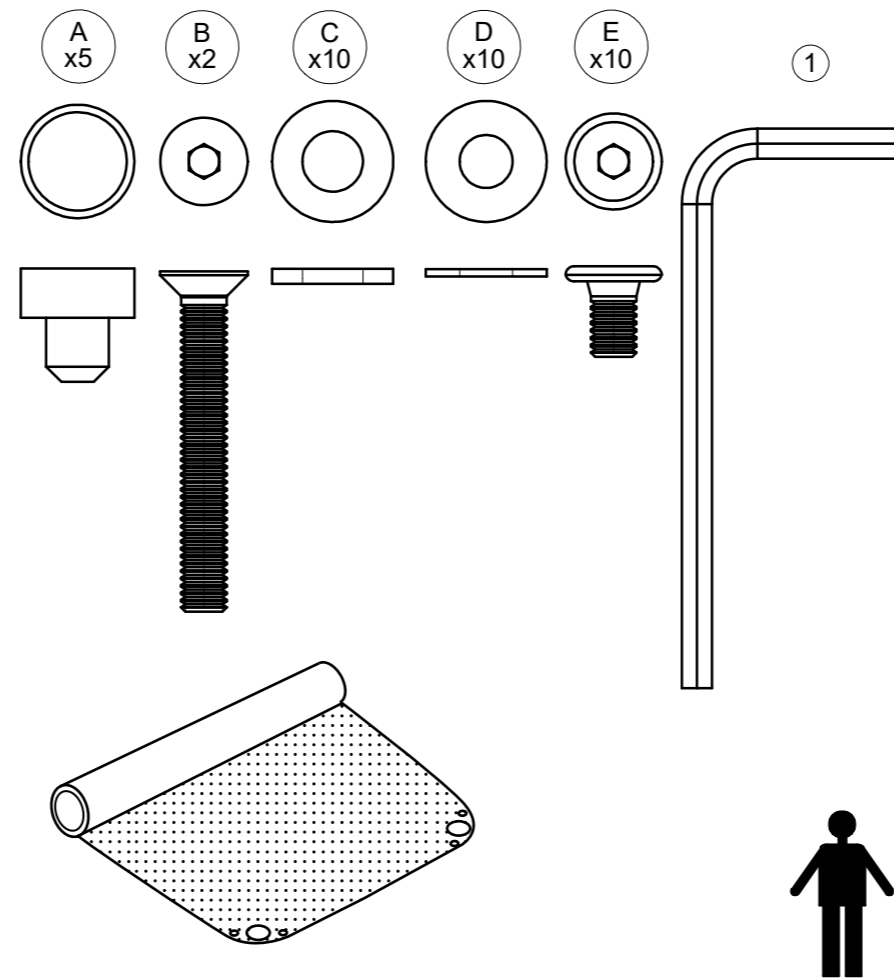

OMADA COFFEE TABLE

ASSEMBLY GUIDE

 GLOSTER

DISTRIBUTED IN THE USA BY:

Gloster Furniture
1075 Fulp Industrial Road
PO Box 738
South Boston
VA 24592
USA

DISTRIBUTED IN EUROPE AND ROW BY:

Gloster Furniture GmbH
Zeppelinstrasse 22
21337 Luneburg
Germany
Tel. +49 (0)4131 287530