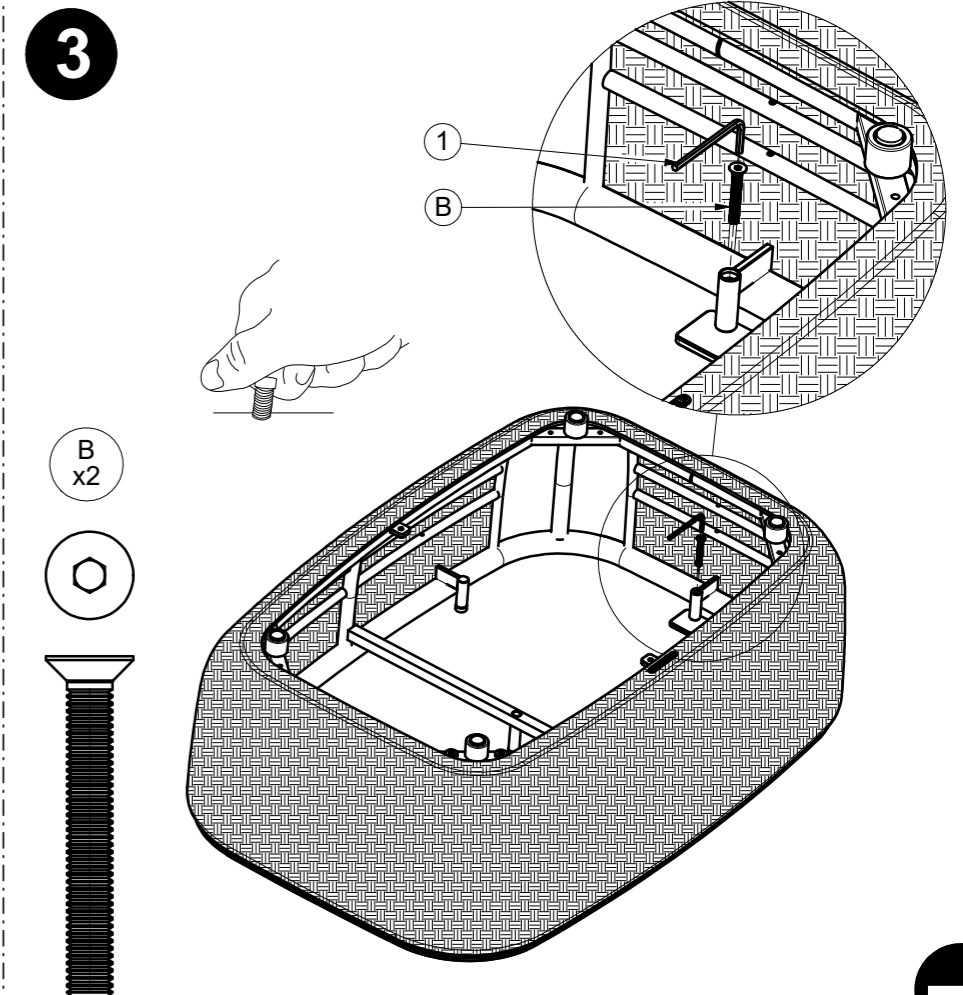

GENERAL SAFETY GUIDELINES

IMPORTANT, RETAIN FOR FUTURE REFERENCE: READ CAREFULLY

Keep this guide for future reference, do not throw away.
This product is suitable for use in both residential and contract environments.

Warranty
www.gloster.com