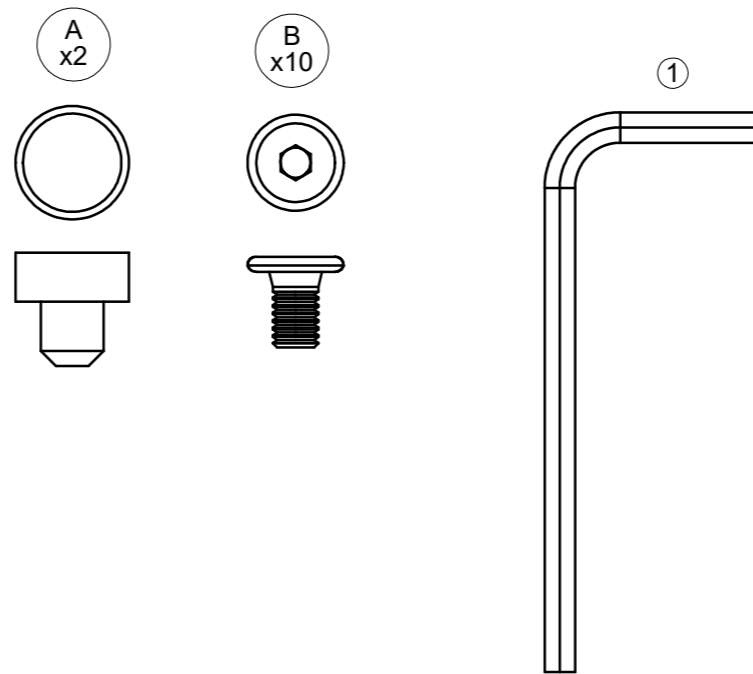

Warranty
www.gloster.com

RAIL DINING TABLE CERAMIC TOP

ASSEMBLY GUIDE

DISTRIBUTED IN THE USA BY:

Gloster Furniture
1075 Fulp Industrial Road
PO Box 738
South Boston
VA 24592
USA

DISTRIBUTED IN EUROPE AND ROW BY: