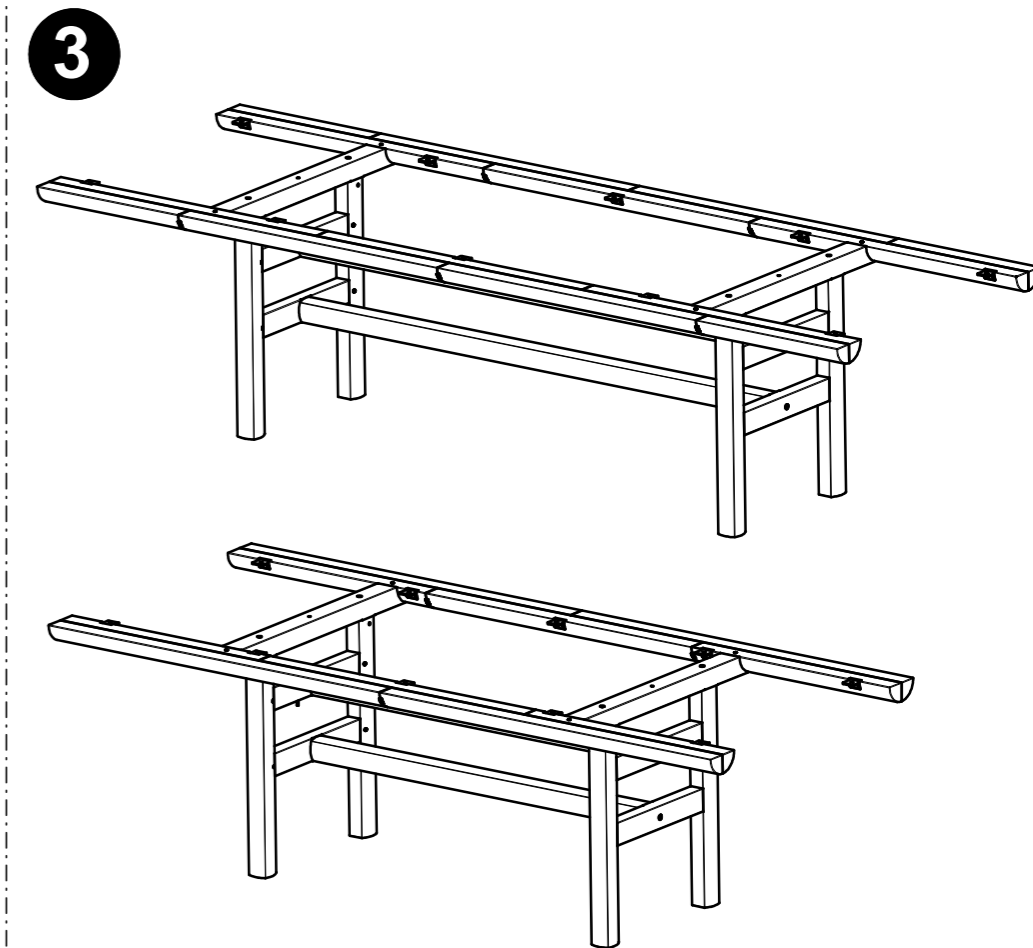

DISTRIBUTED IN THE USA BY:

Gloster Furniture
1075 Fulp Industrial Road
PO Box 738
South Boston
VA 24592
USA

DISTRIBUTED IN EUROPE AND ROW BY:

Gloster Furniture GmbH
Zeppelinstrasse 22
21337 Luneburg
Germany
Tel. +49 (0)4131 287530

GENERAL SAFETY GUIDELINES

IMPORTANT, RETAIN FOR FUTURE REFERENCE: READ CAREFULLY

Keep this guide for future reference, do not throw away.
This product is suitable for use in both residential and contract environments.

Warranty
www.gloster.com