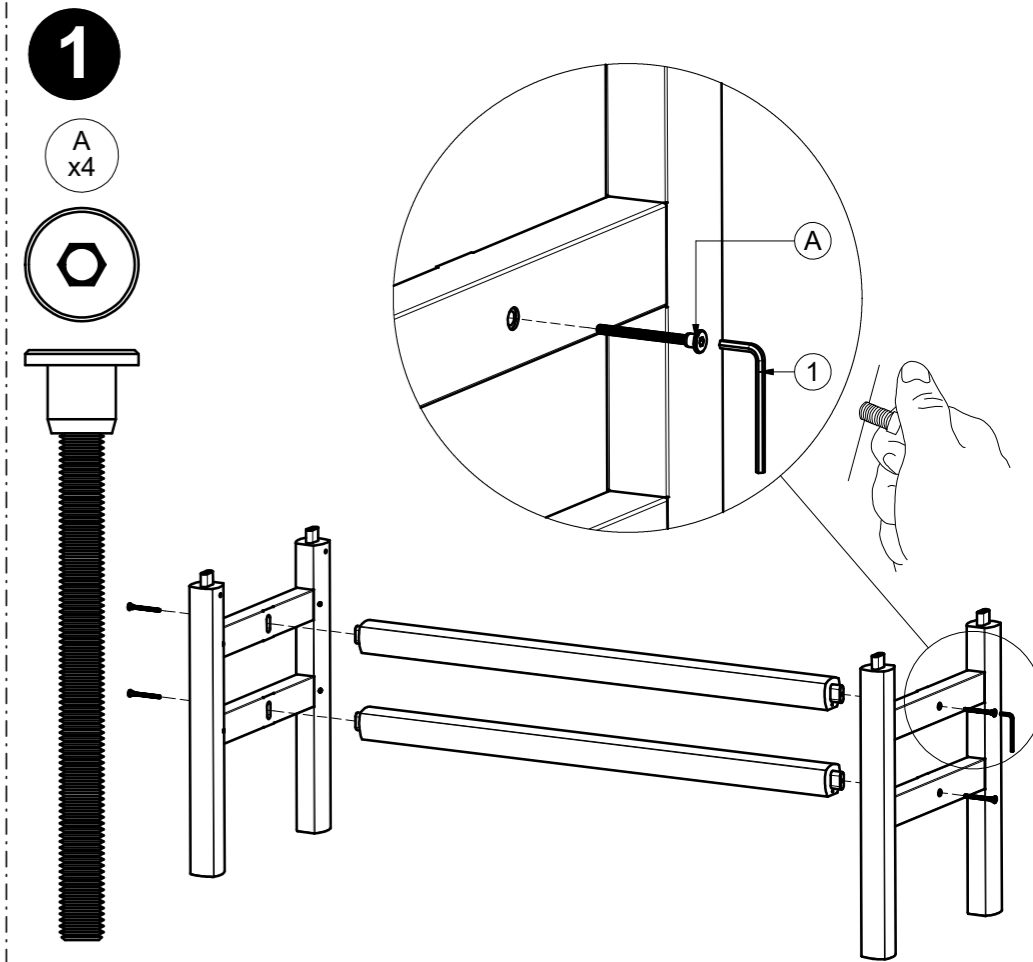

RAIL DINING TABLE BASE

ASSEMBLY GUIDE

DISTRIBUTED IN THE USA BY:

Gloster Furniture
1075 Fulp Industrial Road
PO Box 738
South Boston
VA 24592
USA

DISTRIBUTED IN EUROPE AND ROW BY:

Gloster Furniture GmbH
Zeppelinstrasse 22
21337 Luneburg
Germany
Tel. +49 (0)4131 287530