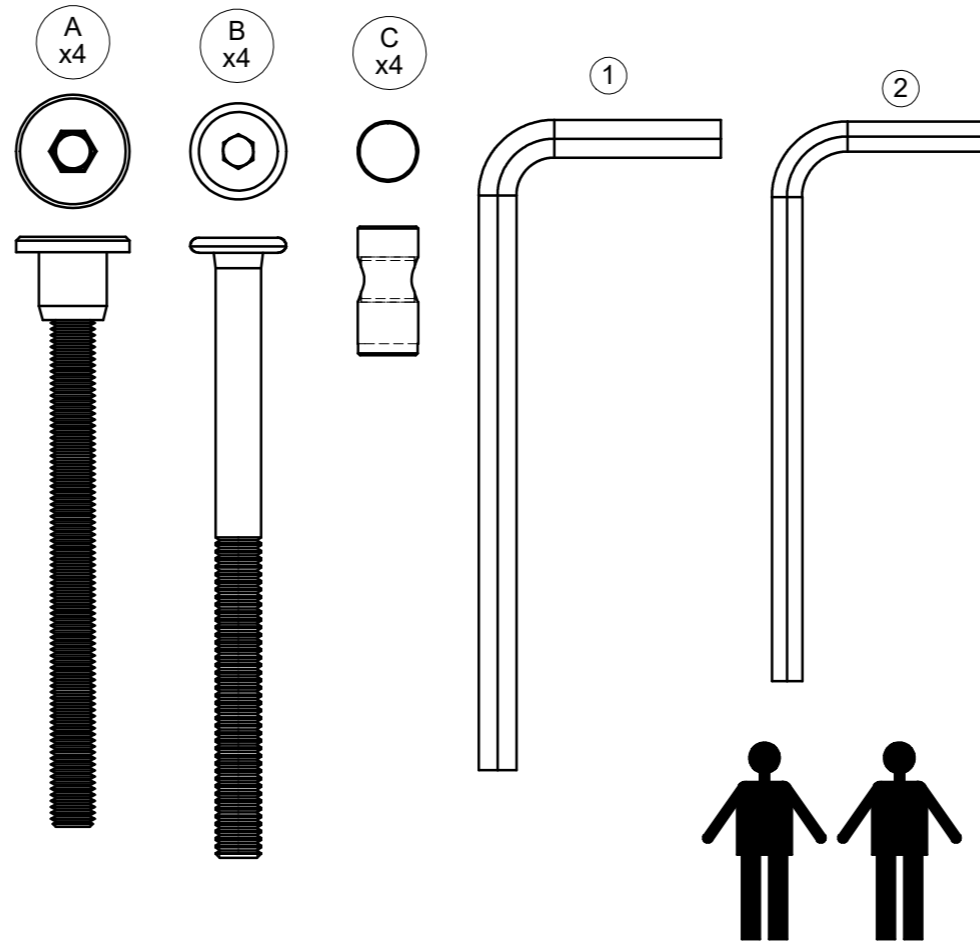

RAIL DINING TABLE BASE

ASSEMBLY GUIDE

DISTRIBUTED IN THE USA BY:

Gloster Furniture
1075 Fulp Industrial Road
PO Box 738
South Boston
VA 24592
USA

DISTRIBUTED IN EUROPE AND ROW BY:

Gloster Furniture GmbH
Zeppelinstrasse 22
21337 Luneburg
Germany
Tel. +49 (0)4131 287530

Warranty
www.gloster.com

RAIL DINING TABLE CERAMIC TOP

ASSEMBLY GUIDE

DISTRIBUTED IN THE USA BY:

Gloster Furniture
1075 Fulp Industrial Road
PO Box 738
South Boston
VA 24592
USA

DISTRIBUTED IN EUROPE AND ROW BY: