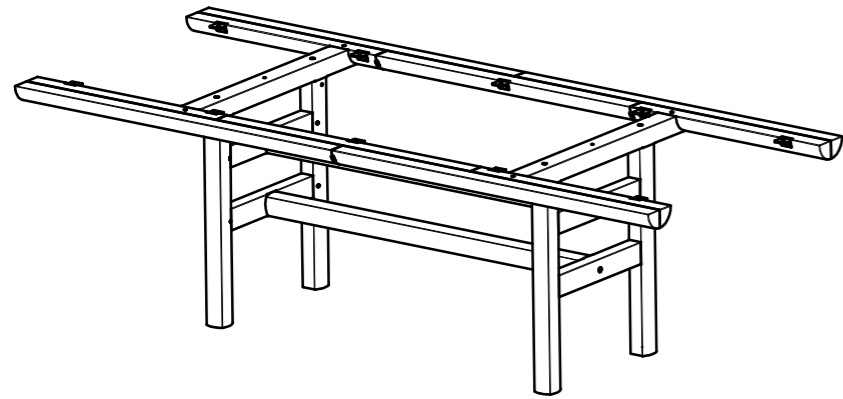

RAIL DINING TABLE BASE

ASSEMBLY GUIDE

DISTRIBUTED IN THE USA BY:

Gloster Furniture
1075 Fulp Industrial Road
PO Box 738
South Boston
VA 24592
USA

DISTRIBUTED IN EUROPE AND ROW BY:

Gloster Furniture GmbH
Zeppelinstrasse 22
21337 Luneburg
Germany
Tel. +49 (0)4131 287530