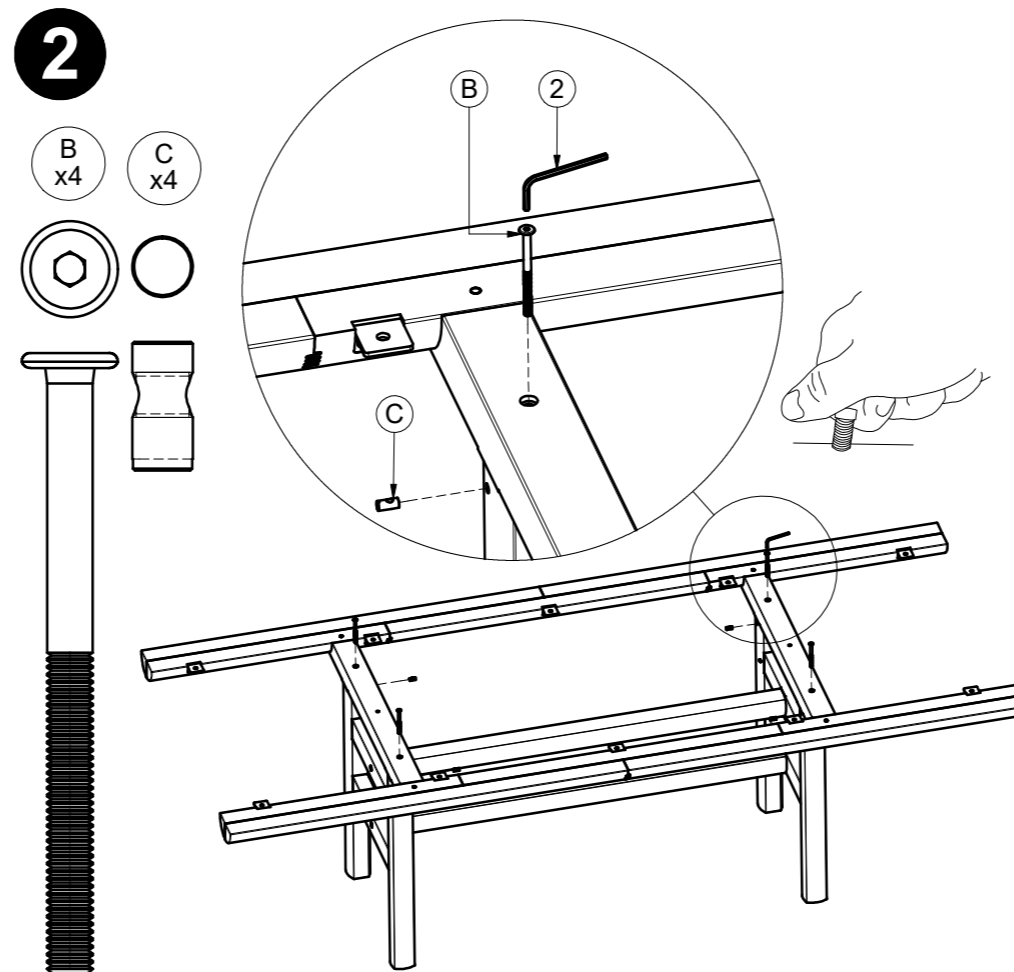

DISTRIBUTED IN THE USA BY:

Gloster Furniture
1075 Fulp Industrial Road
PO Box 738
South Boston
VA 24592
USA

DISTRIBUTED IN EUROPE AND ROW BY:

Gloster Furniture GmbH
Zeppelinstrasse 22
21337 Luneburg
Germany
Tel. +49 (0)4131 287530

GENERAL SAFETY GUIDELINES

IMPORTANT, RETAIN FOR FUTURE REFERENCE: READ CAREFULLY

Keep this guide for future reference, do not throw away.
This product is suitable for use in both residential and contract environments.

Warranty
www.gloster.com