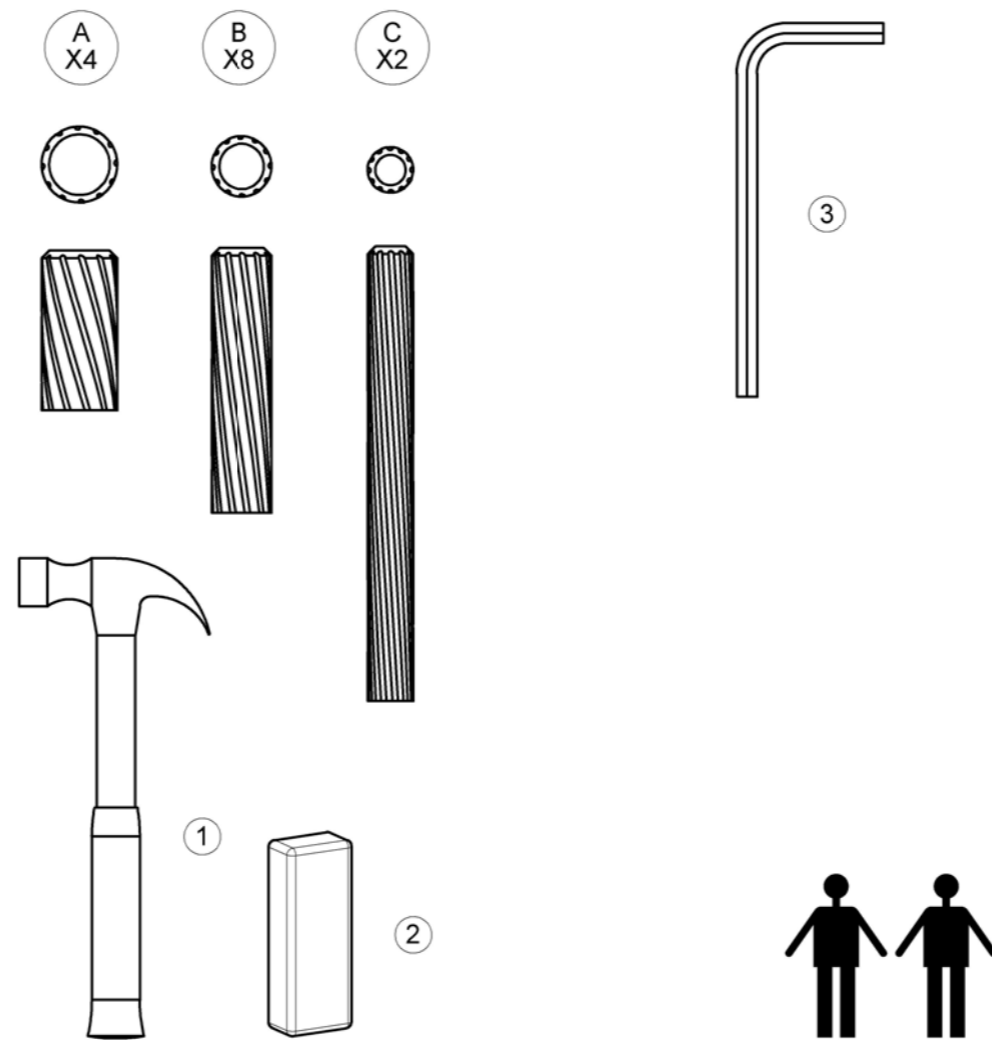

SOLANA LOUNGER

ASSEMBLY GUIDE

 GLOSTER

1

DISTRIBUTED IN THE USA BY:

Gloster Furniture
1075 Fulp Industrial Road
PO Box 738
South Boston
VA 24592
USA

DISTRIBUTED IN EUROPE AND ROW BY:

Gloster Furniture GmbH
Zeppelinsrasse 22
21337 Lüneburg
Germany
Tel. +49 (0)4131 287530

Warranty
www.gloster.com

2

3

4

B
X8

5

C
X2