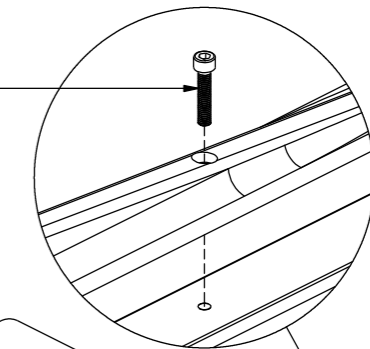

# SPLIT DINING TABLE 280 CM CERAMIC TOP

ASSEMBLY GUIDE

A  
x12

1

1

A

A  
x4