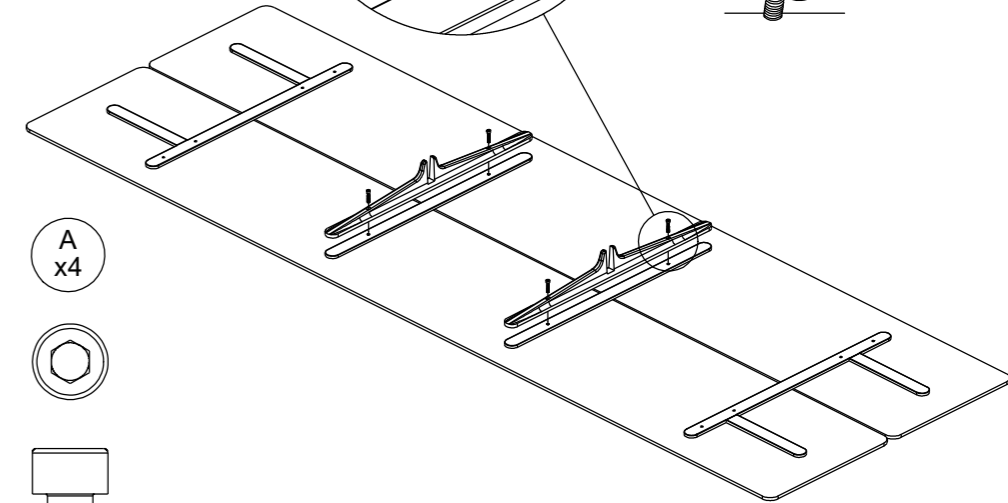

# SPLIT DINING TABLE 280 CM CERAMIC TOP

ASSEMBLY GUIDE

A  
x12

1

1

A

A  
x4