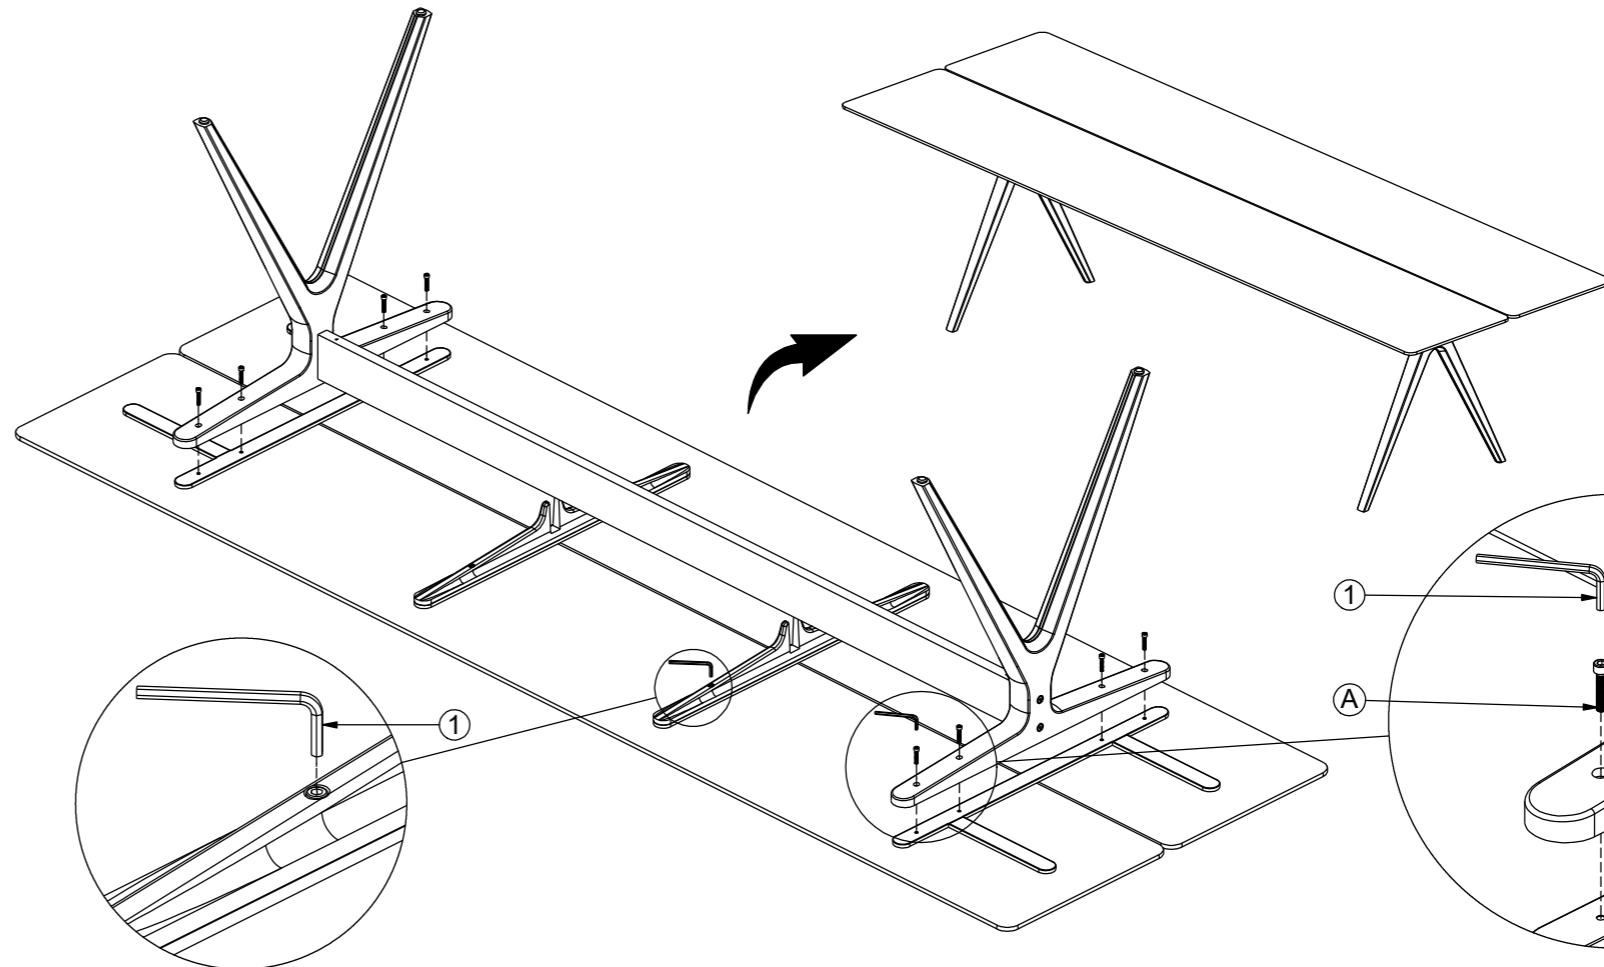

GENERAL SAFETY GUIDELINES

IMPORTANT, RETAIN FOR FUTURE REFERENCE: READ CAREFULLY

Keep this guide for future reference, do not throw away.
This product is suitable for use in both residential and contract environments.

Warranty
www.gloster.com

15/11/21 - V2

2

A
x8