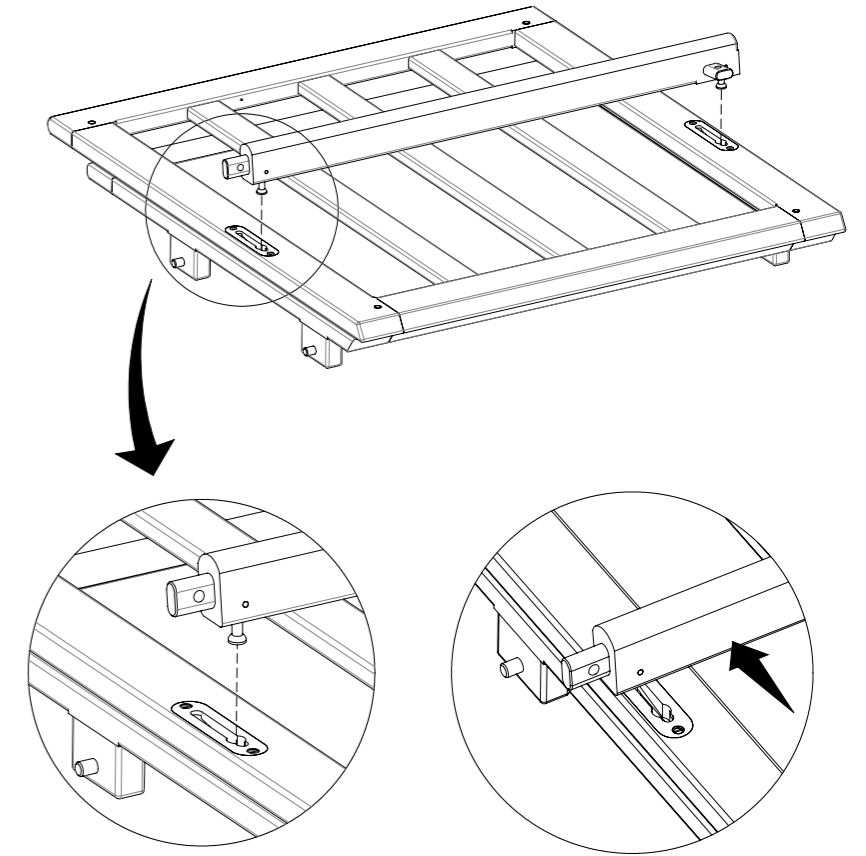

GLOSTER

323 / 324

Ventura Sectional Deep Seating Left & Right End Unit

1

2

- A x8
- B x2
- C x4
- D x2

3

4

5

6

A x8

B x2

7

LINKAGE:

D x2

C x4