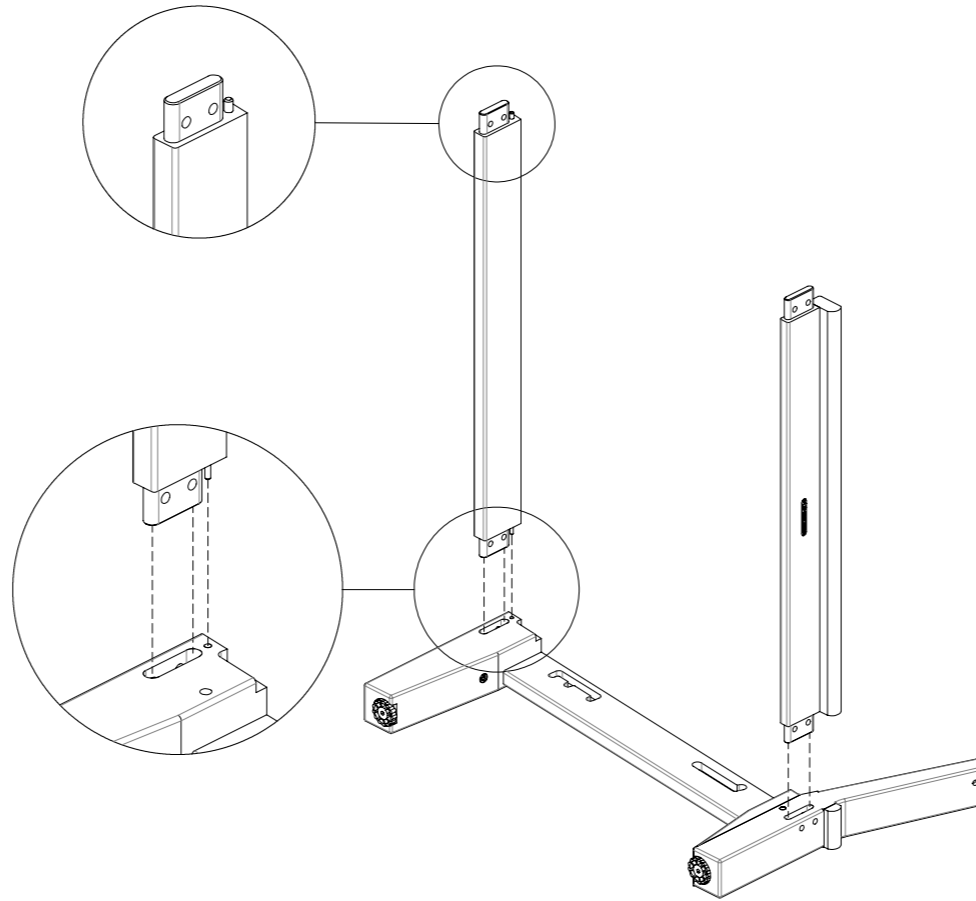

GLOSTER

323 / 324

Ventura Sectional Deep Seating Left & Right End Unit

1

2

- A x8
- B x2
- C x4
- D x2

3

4

5

6

A x8

B x2

7

LINKAGE:

D x2

C x4