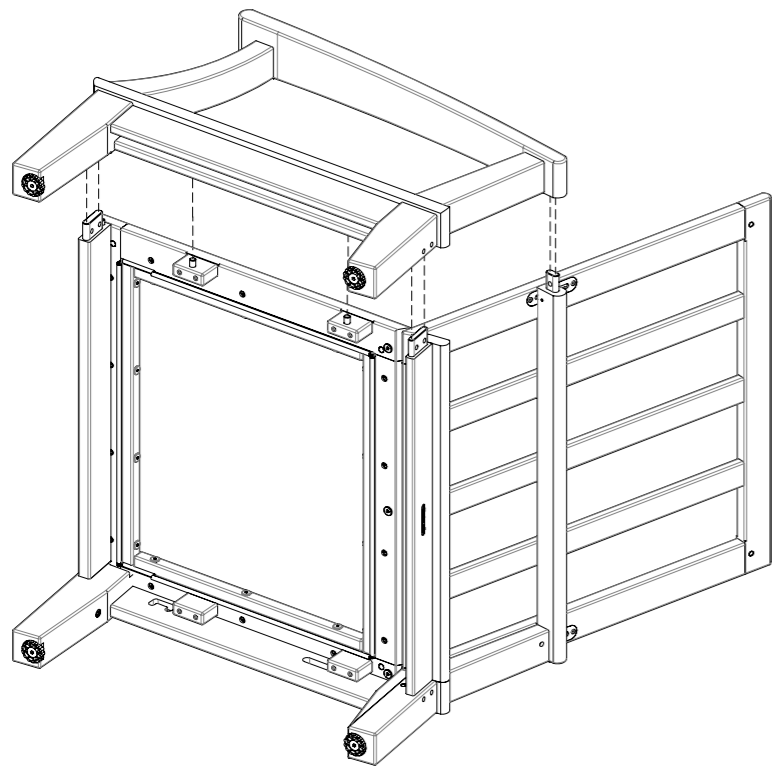

GLOSTER

323 / 324

Ventura Sectional Deep Seating Left & Right End Unit

1

2

- A x8
- B x2
- C x4
- D x2

3

4

5

6

A x8

B x2

7

LINKAGE:

D x2

C x4