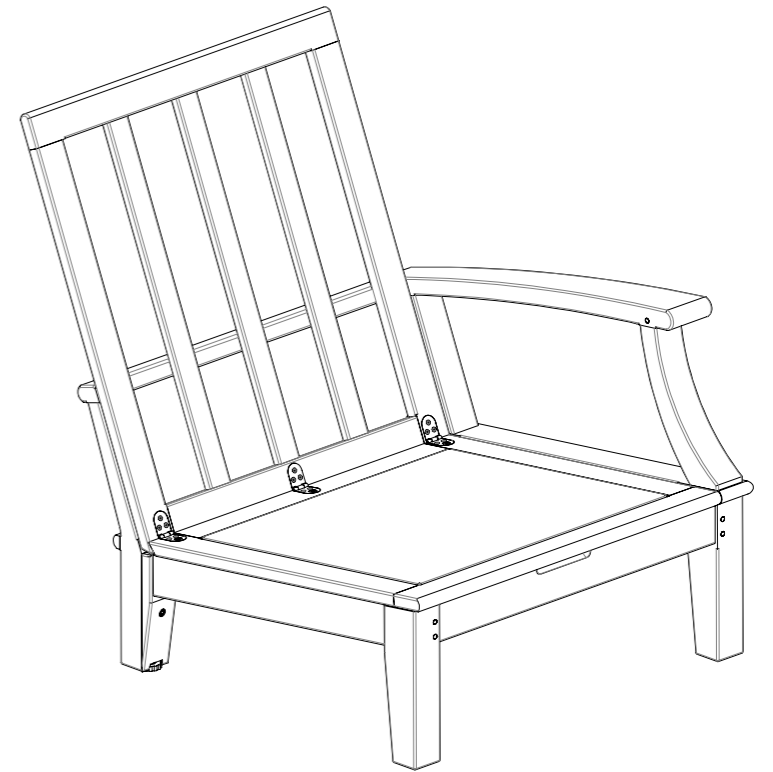

GLOSTER

323 / 324

Ventura Sectional Deep Seating Left & Right End Unit

1

2

- A x8
- B x2
- C x4
- D x2

3

4

5

6

A x8

B x2

7

LINKAGE:

D x2

C x4