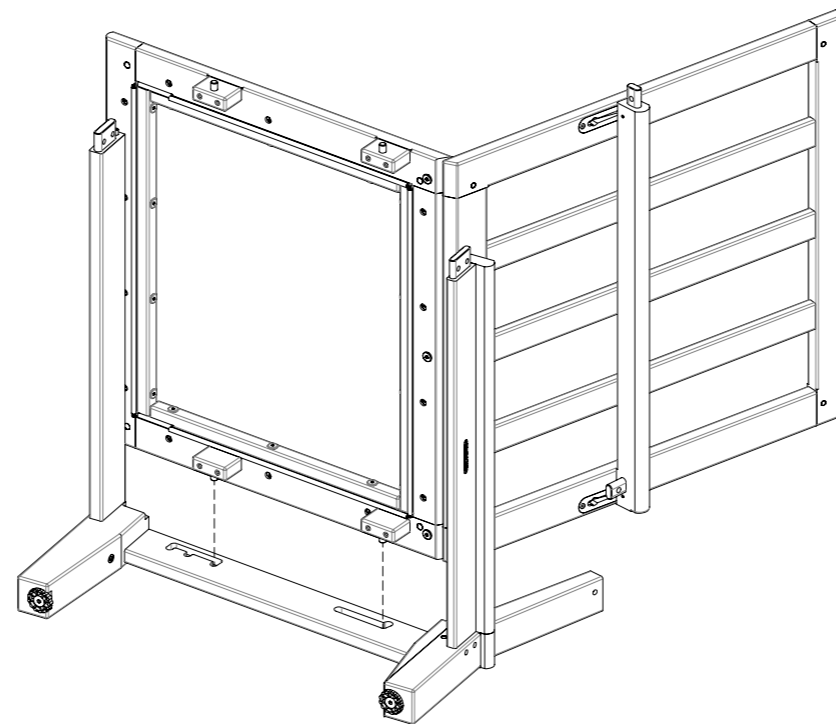

GLOSTER

323 / 324

Ventura Sectional Deep Seating Left & Right End Unit

1

2

- A x8
- B x2
- C x4
- D x2

3

4

5

6

A x8

B x2

7

LINKAGE:

D x2

C x4