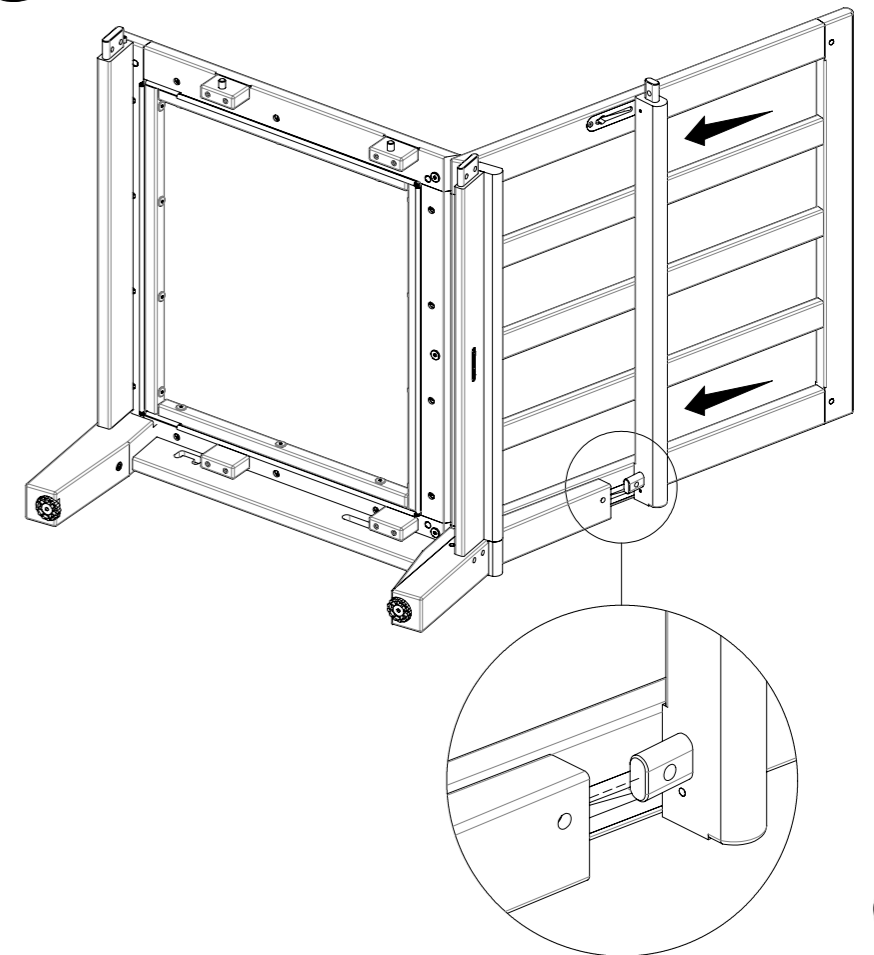

GLOSTER

323 / 324

Ventura Sectional Deep Seating Left & Right End Unit

1

2

- A x8
- B x2
- C x4
- D x2

3

4

5

6

A x8

B x2

7

LINKAGE:

D x2

C x4