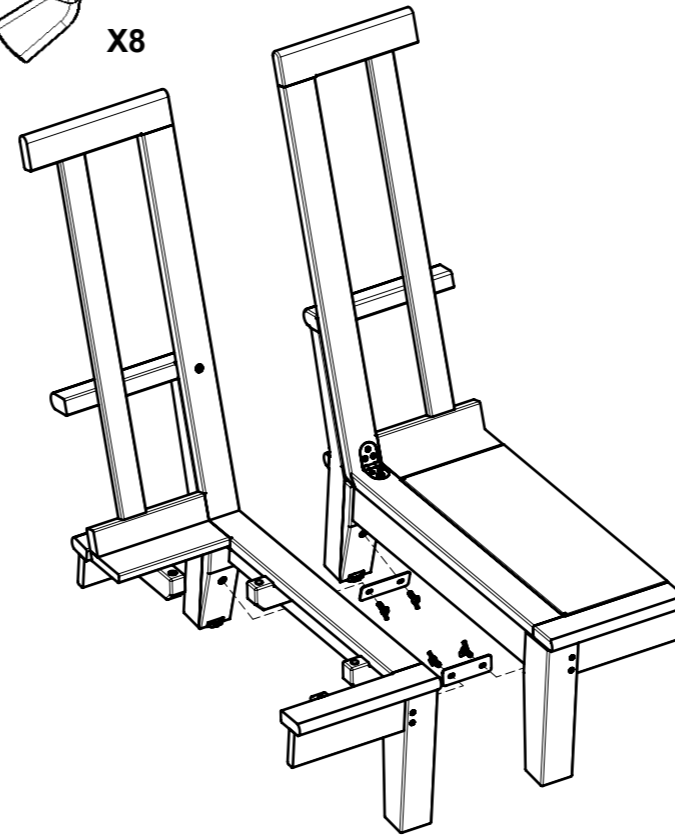

GLOSTER

327

Ventura Sectional Deep Seating Wedge Unit

1

2

3

4

5

X 4

X 8

LINKAGE:

USAGE: