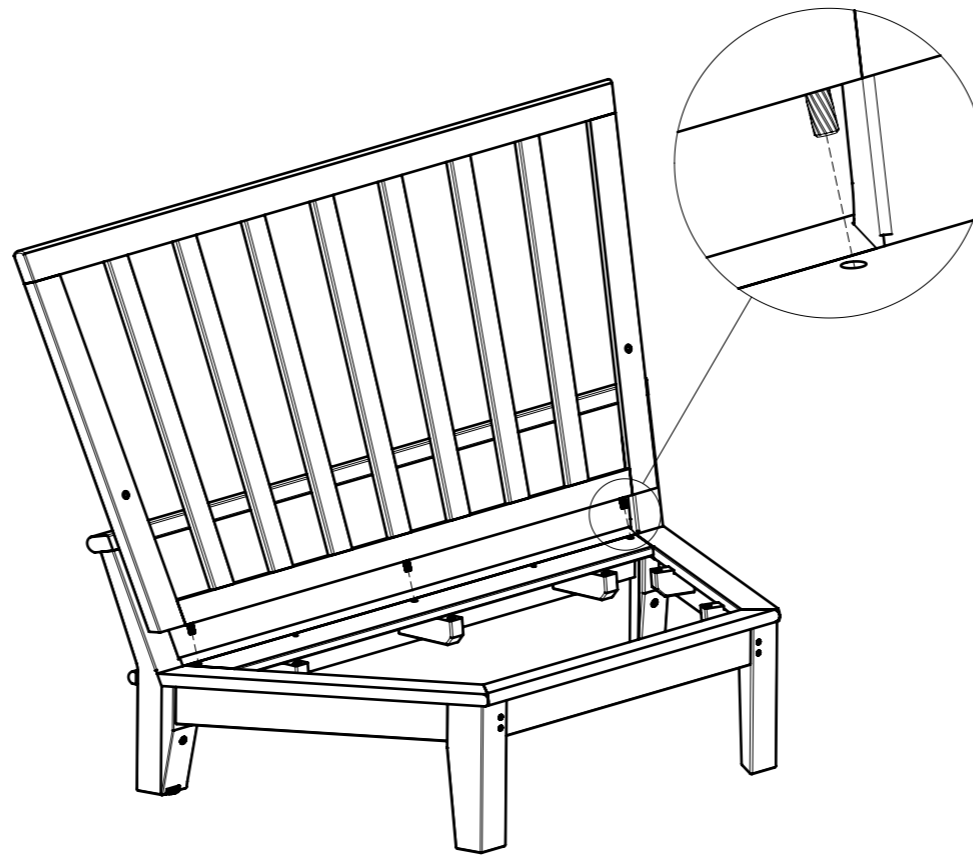

GLOSTER

327

Ventura Sectional Deep Seating Wedge Unit

1

2

3

4

5

X 4

X 8

LINKAGE:

USAGE: