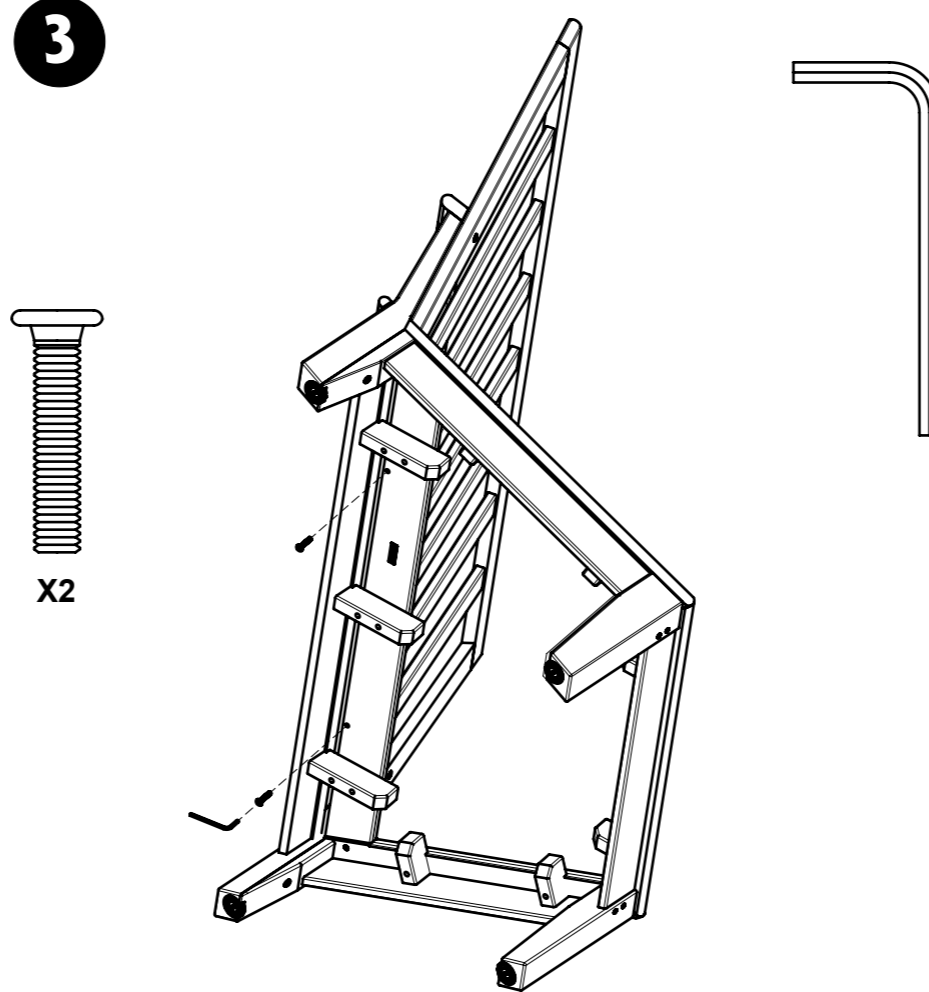

GLOSTER

327

Ventura Sectional Deep Seating Wedge Unit

1

2

3

4

5

X 4

X 8

LINKAGE:

USAGE: