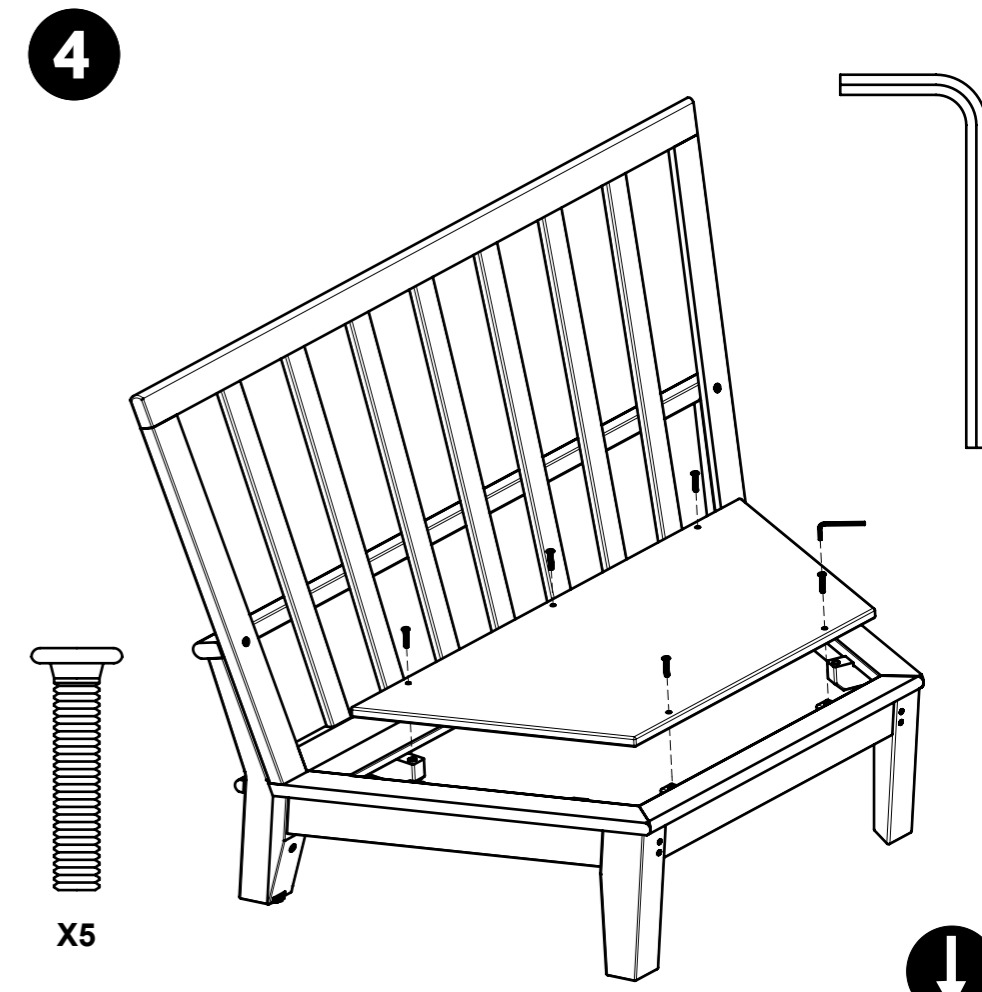

GLOSTER

327

Ventura Sectional Deep Seating Wedge Unit

1

2

3

4

5

X 4

X 8

LINKAGE:

USAGE: