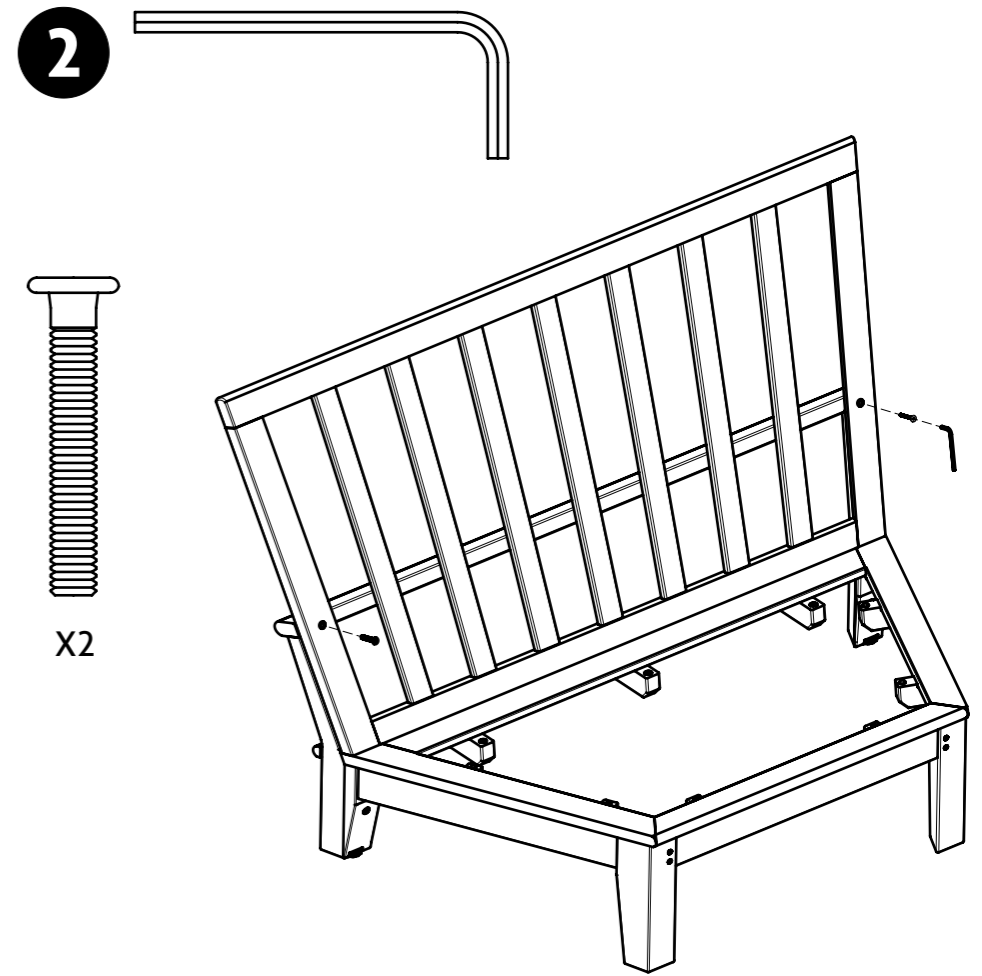

GLOSTER

327

Ventura Sectional Deep Seating Wedge Unit

1

2

3

4

5

X 4

X 8

LINKAGE:

USAGE: