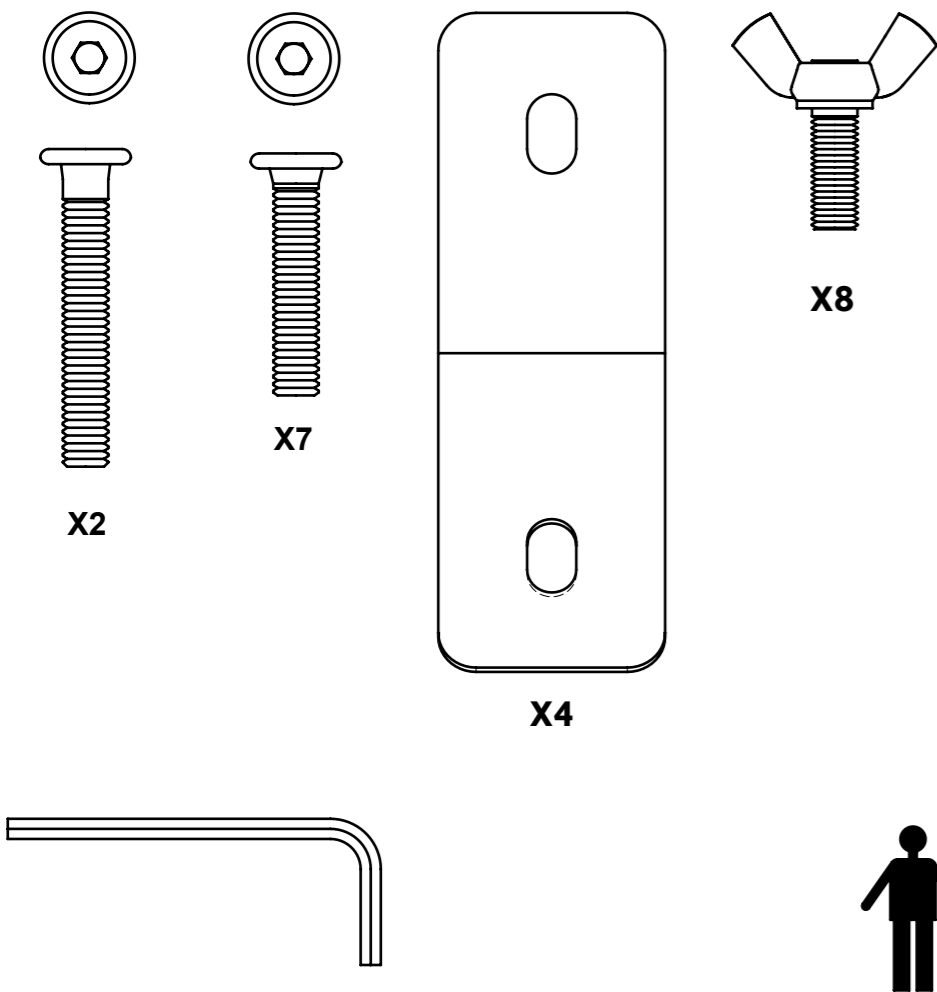

GLOSTER

327

Ventura Sectional Deep Seating Wedge Unit

1

2

3

4

5

X 4

X 8

LINKAGE:

USAGE: