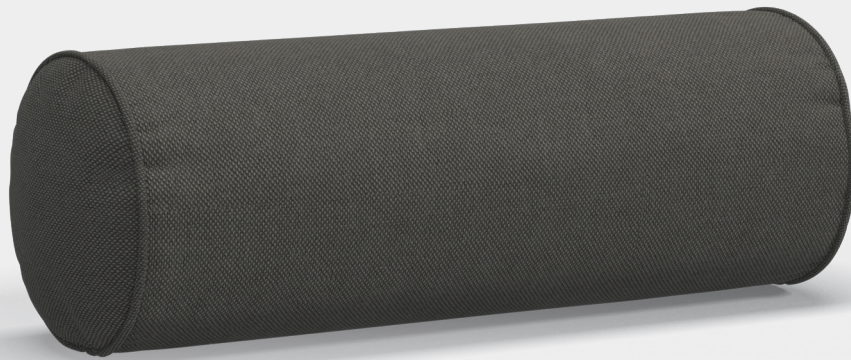

6" x 18" BOLSTER PILLOW (WELT)

DIAMETER	15cm / 6"
LENGTH	45cm / 18"
PRODUCT WEIGHT	1kg / 1.5lb
CBM / CCF	0.01m ³ / 0.38ft ³
ASSEMBLY	Not Required
COM - 54" PLAIN FABRIC	1

ITEM NUMBERS
107465 : 6" x 18" Bolster Pillow (Welt) - Water Resistant
107463 : 6" x 18" Bolster Pillow (Welt) - Outdoor Performance
107464 : 6" x 18" Bolster Pillow (Welt) - Soft Touch

MATERIALS
Removable outdoor fabric cover with zipper.
Polypropylene fabric interliner with polyester fibre fill.

WARRANTY / MAINTENANCE
See gloster.com for warranty terms & maintenance instructions.