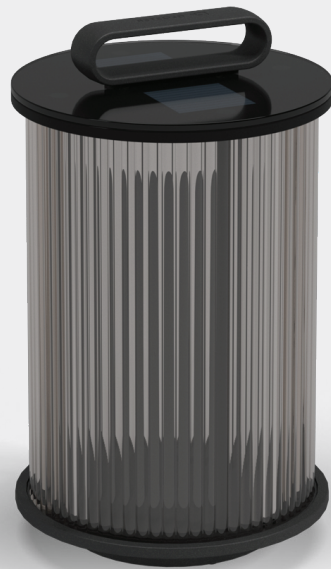

AMBIENT LINE SMALL GLASS LANTERN

| | | |
|--------------------|--|---|
| DIAMETER | 22cm / 8.5" | ITEM NUMBER |
| HEIGHT | 37cm / 14.5" | 100506 : Ambient Line Small Glass Lantern |
| PRODUCT WEIGHT | 5kg / 11lb | MATERIALS |
| CBM / CCF | 0.04m ³ / 1.72ft ³ | Meteor colour powder coated aluminium frame. |
| NUMBER OF LED'S | 18 | Grey colour, reeded glass shade. |
| COLOUR TEMPERATURE | 2700K | Solar & mains power rechargeable LED light unit. |
| LUMENS | 100 min - 180 max | Radio frequency remote control with 8 light output settings. |
| BATTERY TYPE | Li-Ion | Working distance for remote control of up to 65ft. |
| IP RATING | IP64 | Battery life of approximately 8 hours on maximum light setting. |
| ADAPTOR INPUT | 100V - 240V DC | WARRANTY / MAINTENANCE |
| ADAPTOR OUTPUT | 4.2V | See gloster.com for warranty terms & maintenance instructions. |
| DESIGNER | Sebastian Herkner | |
| ASSEMBLY | Not Required | |

FRAME / GLASS COLOUR