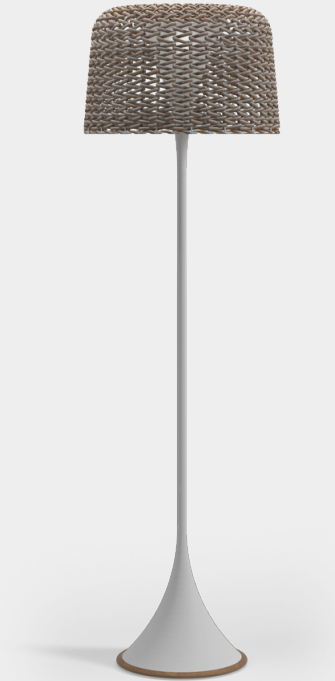

AMBIENT MESH TALL LANTERN

DIAMETER	51cm / 20"
HEIGHT	176cm / 69.5"
PRODUCT WEIGHT	11.5kg / 26lb
CBM / CCF	0.28m ³ / 10.23ft ³
NUMBER OF LED'S	18
COLOUR TEMPERATURE	2700K
LUMENS	100 min - 180 max
BATTERY TYPE	Li-Ion
IP RATING	IP64
ADAPTOR INPUT	100V - 240V DC
ADAPTOR OUTPUT	4.2V
DESIGNER	Henrik Pedersen
ASSEMBLY	Required

ITEM NUMBERS
103582 : Ambient Mesh Tall Lantern (Meteor / Carob)
103584 : Ambient Mesh Tall Lantern (White / Sorrel)

MATERIALS
Natural finish teak & powder coated aluminium frame.
Woven all-weather wicker shade.
Solar & mains power rechargeable LED light unit.
Radio frequency remote control with 8 light output settings.
Working distance for remote control of up to 65ft.
Battery life of approximately 8 hours on maximum light setting.

ACCESSORIES
104875 : Spare LED Light Unit

WARRANTY / MAINTENANCE
See gloster.com for warranty terms & maintenance instructions.

FRAME / WICKER COLOURS

TEAK FINISH