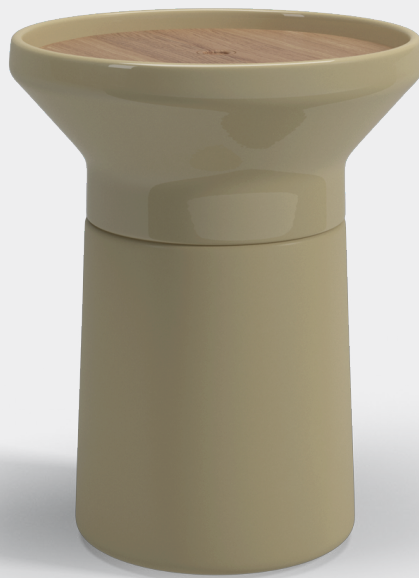

COSO SIDE TABLE

DIAMETER 40cm / 15.5"
HEIGHT 48.5cm / 19"
PRODUCT WEIGHT 13kg / 28lb
CBM / CCF 0.12m³ / 4ft³
DESIGNER Henrik Pedersen
ASSEMBLY Required

ITEM NUMBERS
110034 : Earth Glaze / Natural Teak Top
110033 : Iron Glaze / Natural Teak Top
110032 : Sand Glaze / Natural Teak Top

ACCESSORIES
108848 : Protective Cover

MATERIALS
Glazed ceramic base.
Natural finish teak table top.

WARRANTY / MAINTENANCE
See gloster.com for warranty terms & maintenance instructions.

TEAK FINISH

GLAZE COLOURS