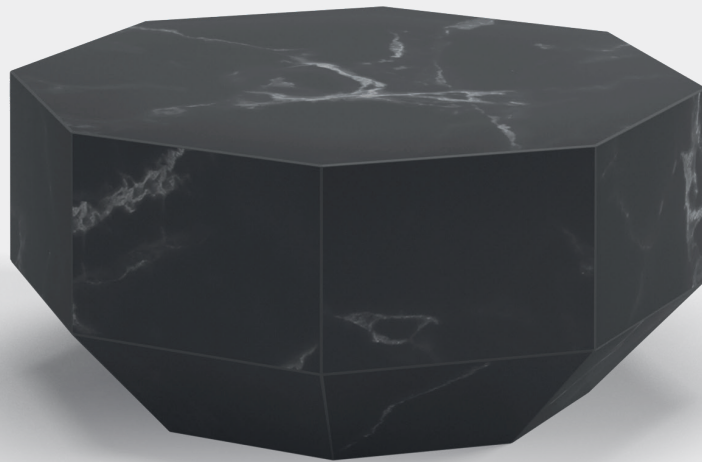

# GEM COFFEE TABLE

WIDTH 80cm / 31.5"  
LENGTH 80cm / 31.5"  
HEIGHT 35cm / 14"  
PRODUCT WEIGHT 26.5kg / 58lb  
CBM / CCF 0.34m<sup>3</sup> / 12.01ft<sup>3</sup>  
DESIGNER Henrik Pedersen  
ASSEMBLY Not Required

ITEM NUMBERS  
108136 : Bianco Ceramic  
108135 : Nero Ceramic

MATERIALS  
Ceramic frame & table top.

ACCESSORIES  
106934 : Protective Cover

WARRANTY / MAINTENANCE  
See [gloster.com](http://gloster.com) for warranty terms & maintenance instructions.

## CERAMIC COLOURS

BIANCO  
CERAMIC

NERO  
CERAMIC