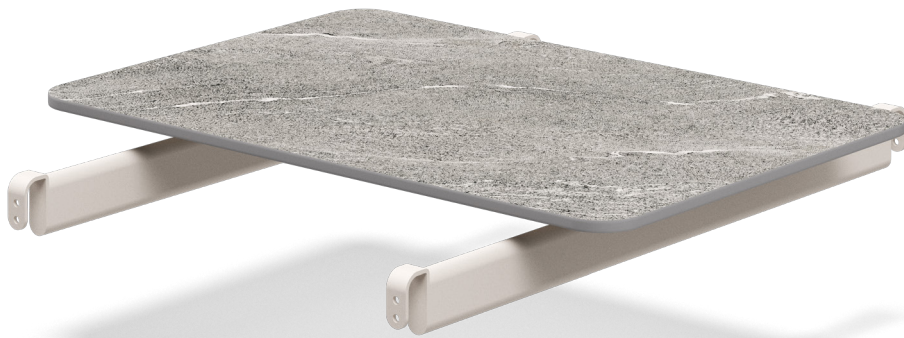

GRAND SAIL CENTRE TABLE CERAMIC

WIDTH	77.5cm / 30.5"
DEPTH	72cm / 28.5"
HEIGHT	11.5cm / 4.5"
PRODUCT WEIGHT	13.5kg / 30lb
CBM / CCF	0.041m ³ / 1.45ft ³
QTY. PER CARTON	1
DESIGNER	Henrik Pedersen
ASSEMBLY	Required

ITEM NUMBERS
111248 : Grand Sail Side Table - Bone / Grigio
111691 : Grand Sail Side Table - Bone / Nero
111249 : Grand Sail Side Table - Bone / Verona
111246 : Grand Sail Side Table - Meteor / Grigio
111245 : Grand Sail Side Table - Meteor / Nero
111692 : Grand Sail Side Table - Meteor / Verona

MATERIALS
Powder coated aluminium frame. One piece ceramic table top. Centre Table can only be attached to the short (left or right) sides of seating units.

ACCESSORIES
111746 : Protective Cover

WARRANTY / MAINTENANCE
See gloster.com for warranty terms & maintenance instructions.

FRAME COLOURS

CERAMIC COLOURS

BONE

METEOR

GRIGIO

NERO

VERONA