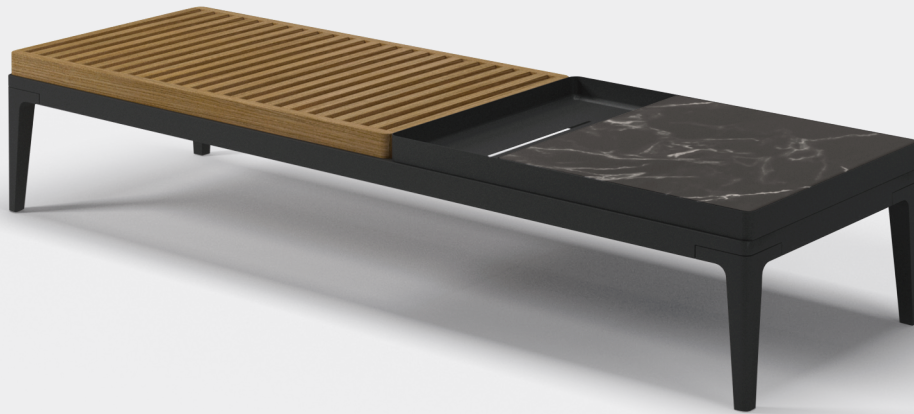

# GRID COFFEE TABLE

WIDTH 50cm / 19.5"  
 LENGTH 151cm / 59.5"  
 HEIGHT 30cm / 12"  
 PRODUCT WEIGHT 22kg / 48lb  
 CBM / CCF 0.15m<sup>3</sup> / 5.26ft<sup>3</sup>  
 DESIGNER Henrik Pedersen  
 ASSEMBLY Required

ITEM NUMBERS  
 108458 : Coffee Table - Java Frame / Teak & Emperor Top  
 108842 : Coffee Table - Meteor Frame / Teak & Bianco Top  
 101231 : Coffee Table - Meteor Frame / Teak & Nero Top  
 101229 : Coffee Table - White Frame / Teak & Bianco Top  
 108841 : Coffee Table - White Frame / Teak & Nero Top

MATERIALS  
 Powder coated aluminium frame.  
 Natural finish slatted teak & one piece ceramic table top.

ACCESSORIES  
 106949 : Protective Cover

WARRANTY / MAINTENANCE  
 See [gloster.com](http://gloster.com) for warranty terms & maintenance instructions.

FRAME COLOURS

TEAK FINISH

CERAMIC TABLE TOPS