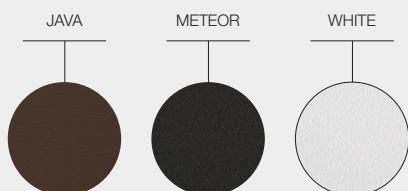

ITEM NUMBERS

108444	: Left / Right End Table Unit - Java Frame / Emperor Platform
103956	: Left / Right End Table Unit - Meteor Frame / Nero Platform
103957	: Left / Right End Table Unit - Meteor Frame / Bianco Platform
103958	: Left / Right End Table Unit - White Frame / Nero Platform
103959	: Left / Right End Table Unit - White Frame / Bianco Platform

MATERIALS

Powder coated aluminium frame. One piece ceramic platform.
Fully upholstered cushions.

ACCESSORIES

106955	: Protective Cover (Left End Table Unit)
106962	: Protective Cover (Right End Table Unit)

WARRANTY / MAINTENANCE

See gloster.com for warranty terms & maintenance instructions.

FRAME COLOURS

CERAMIC PLATFORMS