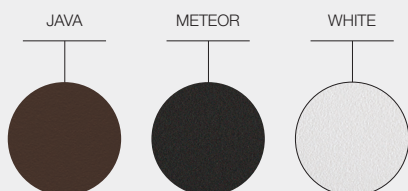

# GRID SMALL COFFEE TABLE CERAMIC

WIDTH 50cm / 20"  
LENGTH 103cm / 40.5"  
HEIGHT 30cm / 12"  
PRODUCT WEIGHT 19.5kg / 43lb  
CBM / CCF 0.16m<sup>3</sup> / 5.67ft<sup>3</sup>  
DESIGNER Henrik Pedersen  
ASSEMBLY Required

ITEM NUMBERS  
108460 : Small Coffee Table - Java Frame / Emperor Top  
103769 : Small Coffee Table - Meteor Frame / Bianco Top  
103768 : Small Coffee Table - Meteor Frame / Nero Top  
103771 : Small Coffee Table - White Frame / Bianco Top  
103770 : Small Coffee Table - White Frame / Nero Top

## FRAME COLOURS