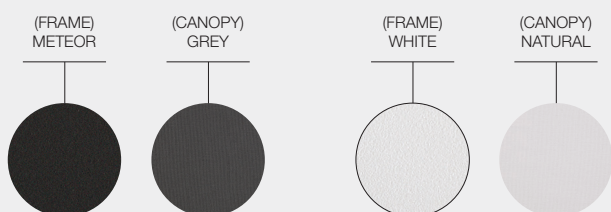

FRAME / CANOPY COLOUR	FRAME / CANOPY COLOUR	WIND SPEED / RECOMMENDED BASES / BASE DIMENSIONS

< 18 mph (Moderate)	353lb
19-24 mph (Fresh)	353lb
25-31 mph (Strong)	617lb
Maximum 32 mph (Gale)	In-Ground / Concrete
Square Base Width	113cm / 44.5"
Square Base Depth	113cm / 44.5"
Square Base Thickness	5.5cm / 2.5"