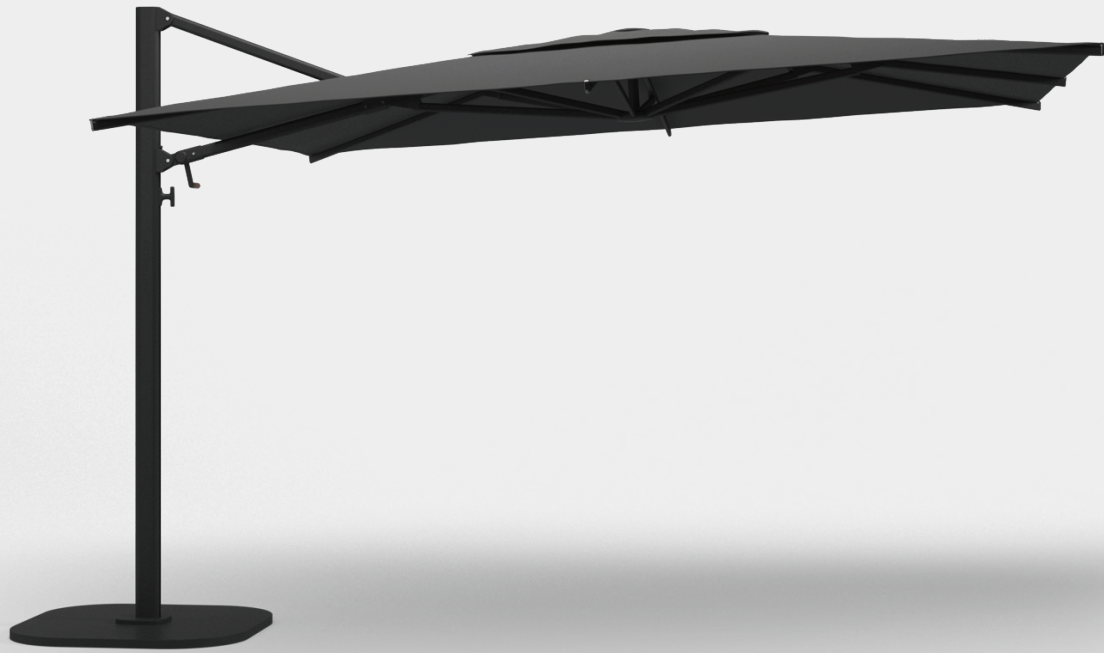

HALO 157.5" SQUARE CANTILEVER PARASOL

| | |
|-------------------------------|--|
| WIDTH | 400cm / 157.5" |
| DEPTH | 400cm / 157.5" |
| HEIGHT | 280cm / 110.5" |
| WEIGHT (353lb Base) | 256kg / 564lb |
| WEIGHT (617lb Base) | 370kg / 815lb |
| WEIGHT (Ground Fitting) | 67.5kg / 149lb |
| WEIGHT (Concrete Fitting) | 67.5kg / 149lb |
| CBM / CCF (353lb Base) | 1.06m ³ / 37.7ft ³ |
| CBM / CCF (617lb Base) | 1.15m ³ / 40.9ft ³ |
| CBM / CCF (In Ground Fitting) | 0.77m ³ / 27.4ft ³ |
| CBM / CCF (Concrete Fitting) | 0.77m ³ / 27.4ft ³ |
| DESIGNER | Henrik Pedersen |
| ASSEMBLY | Required |

ITEM NUMBERS

- 104834 : Meteor / Grey with 353lb Square Base
- 104835 : White / Natural with 353lb Square Base
- 104836 : Meteor / Grey with 617lb Square Base
- 104837 : White / Natural with 617lb Square Base
- 108682 : Meteor / Grey with In Ground Fitting Kit
- 108683 : White / Natural with In Ground Fitting Kit
- 108684 : Meteor / Grey with Concrete Fitting Kit
- 108685 : White / Natural with Concrete Fitting Kit

MATERIALS

Powder coated aluminium frame. Marine grade Sunbrella fabric canopy. Protective cover included. Parasol base covers will display a slight colour difference compared to the pole. This is in order to offer an improved resistance to scratching.

| | |
|-----------------------|----------------------|
| < 18 mph (Moderate) | 353lb |
| 19-24 mph (Fresh) | 617lb |
| 25-31 mph (Strong) | In-Ground / Concrete |
| Maximum 32 mph (Gale) | In-Ground / Concrete |
| Square Base Width | 113cm / 44.5" |
| Square Base Depth | 113cm / 44.5" |
| Square Base Thickness | 5.5cm / 2.5" |