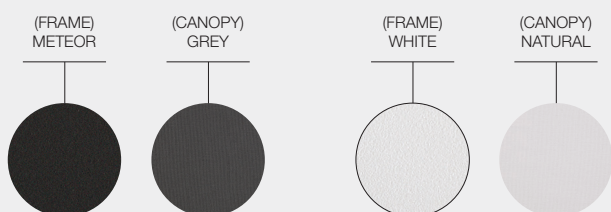

FRAME / CANOPY COLOUR	FRAME / CANOPY COLOUR	WIND SPEED / RECOMMENDED BASES / BASE DIMENSIONS

< 18 mph (Moderate)	353lb
19-24 mph (Fresh)	617lb
25-31 mph (Strong)	In-Ground / Concrete
Maximum 32 mph (Gale)	In-Ground / Concrete
Square Base Width	113cm / 44.5"
Square Base Depth	113cm / 44.5"
Square Base Thickness	5.5cm / 2.5"