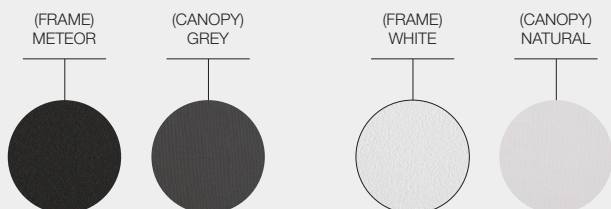

FRAME / CANOPY COLOUR   FRAME / CANOPY COLOUR   WIND SPEED / RECOMMENDED BASES / BASE DIMENSIONS

FREESTANDING PARASOL < 18 mph (Moderate) & 19-24 mph (Fresh) 25-31 mph (Strong)	110lb 220lb

PARASOL FITTED IN TABLE < 18 mph (Moderate) & 19-24 mph (Fresh)	33lb

Round Base Diameter	27cm / 11"
Round Base Thickness (110lb)	2.5cm / 1"
Round Base Thickness (220lb)	4cm / 2"